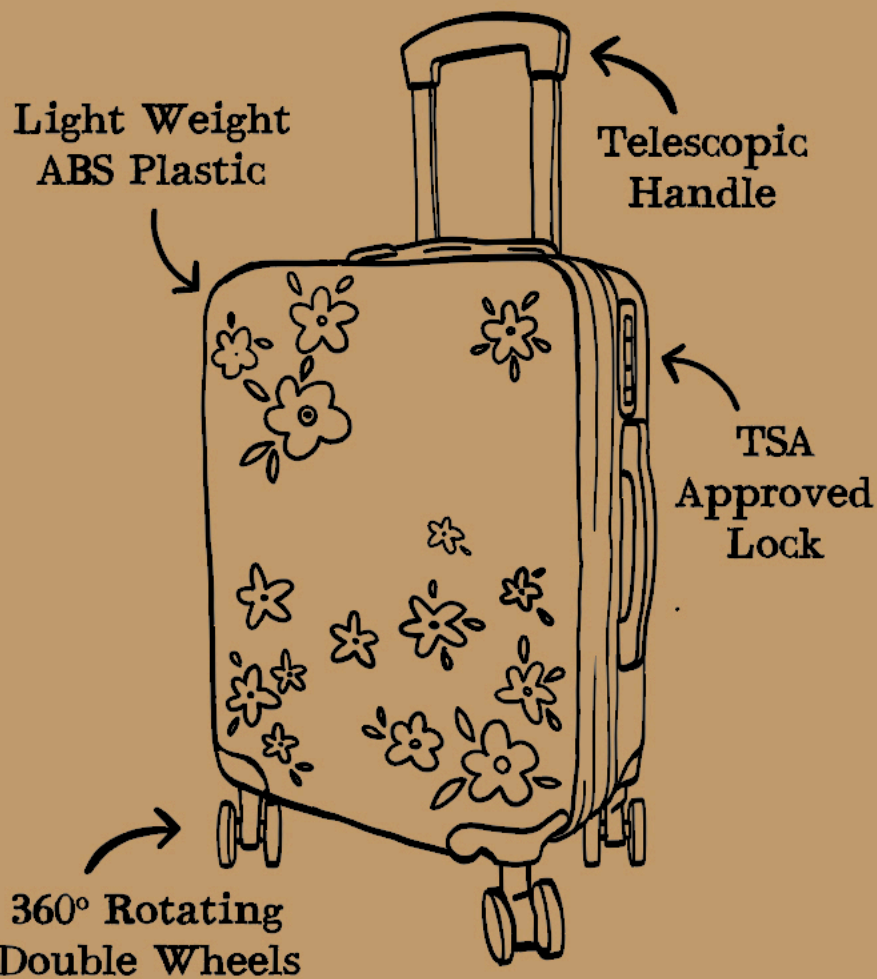

natural life
give. love. laugh.

TRAVEL HAPPY SUITCASE

how to SET YOUR LOCK

Set code to 0-0-0 and push in button
with pen. Keep button pressed in.

Set chosen code. Release button
and new code is set!

visit us! →
naturallife.com

XXXXX

Made in China