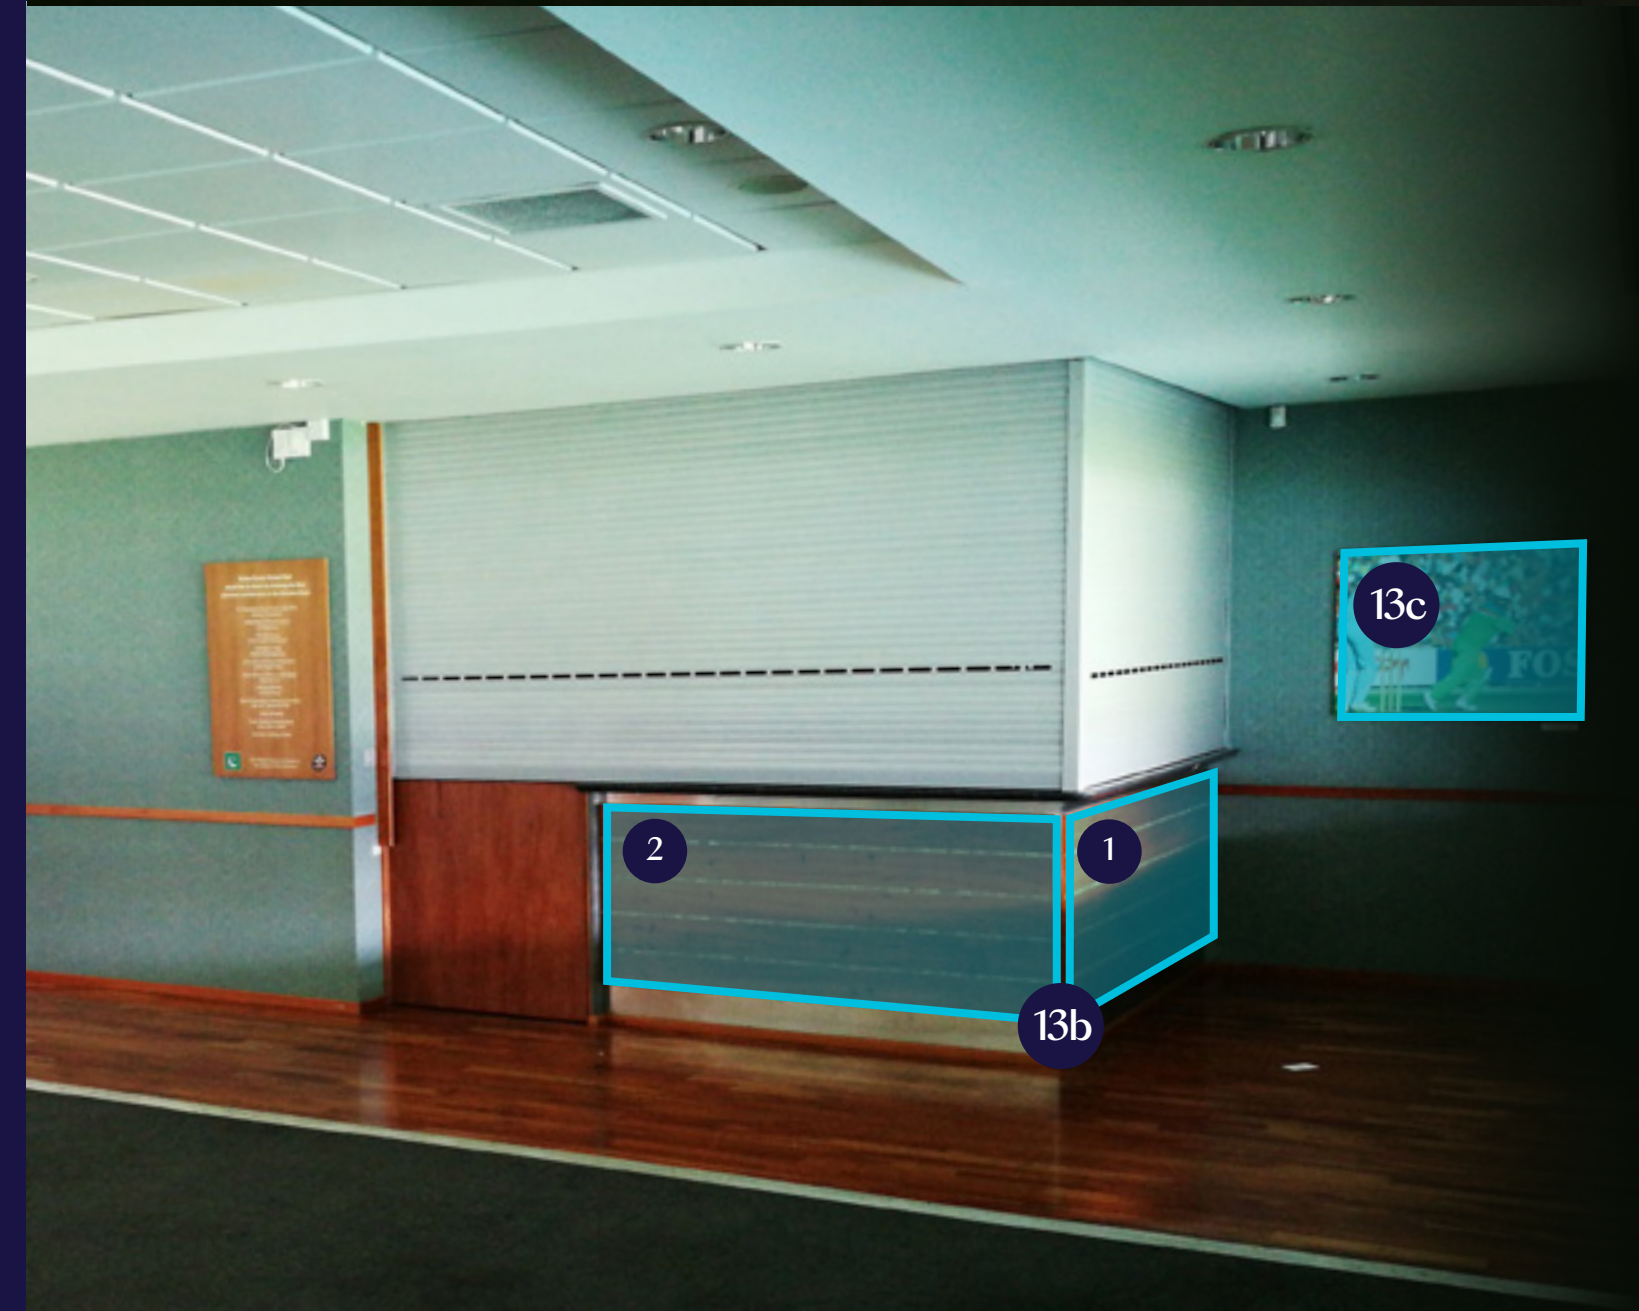

Pakistan Room

- 1 Floor Plans
- 2 JM Finn Stand Entrance
- 3 Reception Entrance
- 4 Reception
- 5 Staircase to 1st Floor
- 6 1st Floor Landing
- 7 Ashes Suite
- 8 Staircase to 2nd Floor
- 9 2nd Floor Landing
- 10 England Suite
- 11 Jardine Suite
- 12 Suite 3
- 13 Pakistan Room
- 14 Debenture Lounge
- 15 India Room
- 16 John Major Room
- 17 Main Lifts
- 18 Second Entrance / Lift
- 19 Corinthian Roof Terrace
- 20 Galadari Stand Reception
- 21 Staircase G Floor to 175 Suite
- 22 175 Suite
- 23 Staircase 1st Floor to Duchy Suite
- 24 Duchy Suite

JM Finn Stand

Galadari Stand

Pakistan Room

Option

13a - Windows

- 1 - Vinyl Strip 200mm height
- 2 - Column of Windows
- 3 - Full Window Cover
  Full Window Cover

13b - Bar Face Panels

- Panel 1
- Panel 2

13c - Canvas Pictures

Material

- Removable Vinyl
- Removable Vinyl
- Removable Vinyl
- Contravison Vinyl

Price

- £27.00 +VAT per window
- £164.00 +VAT per window
- £1558.00 +VAT
- £2066.00 +VAT
- £131.00 +VAT per panel
- £155.00 +VAT per panel
- £69.00 +VAT per panel