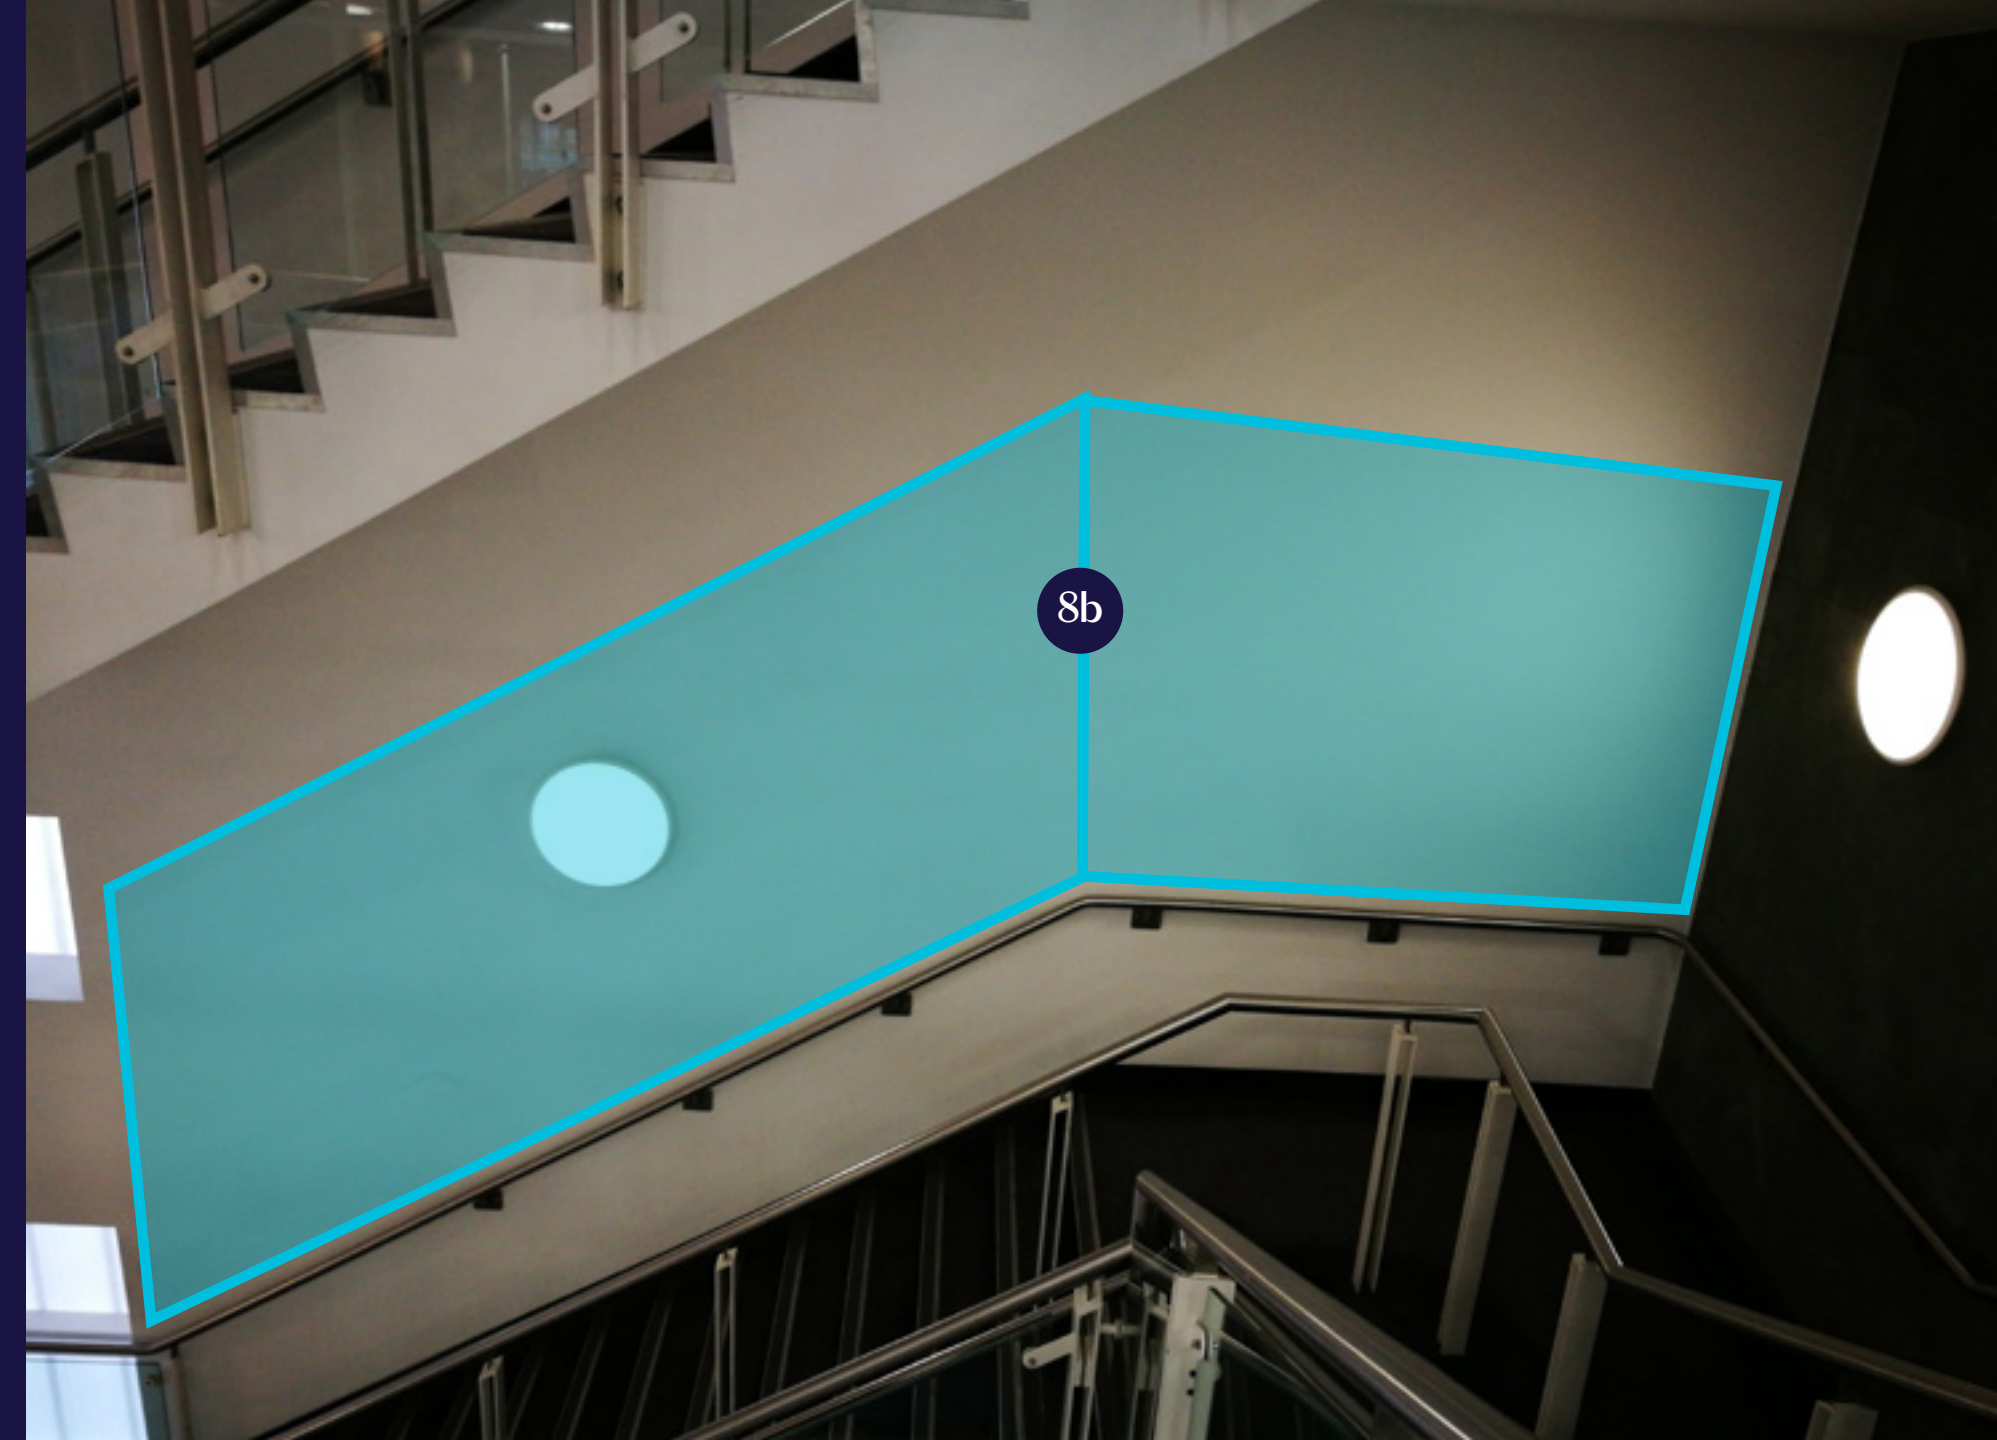

Staircase to 2nd Floor - Wall Area

- 1 Floor Plans
- 2 JM Finn Stand Entrance
- 3 Reception Entrance
- 4 Reception
- 5 Staircase to 1st Floor
- 6 1st Floor Landing
- 7 Ashes Suite
- 8 Staircase to 2nd Floor
- 9 2nd Floor Landing
- 10 England Suite
- 11 Jardine Suite
- 12 Suite 3
- 13 Pakistan Room
- 14 Debenture Lounge
- 15 India Room
- 16 John Major Room
- 17 Main Lifts
- 18 Second Entrance / Lift
- 19 Corinthian Roof Terrace
- 20 Galadari Stand Reception
- 21 Staircase G Floor to 175 Suite
- 22 175 Suite
- 23 Staircase 1st Floor to Duchy Suite
- 24 Duchy Suite

Staircase to 2nd Floor - Wall Area		
Option	Material	Price
8b - Wallpaper Strip	Removable Wallpaper	£853.00 +VAT
8c - Wallpaper Strip	Removable Wallpaper	£347.00 +VAT
8d - Wallpaper Strip	Removable Wallpaper	£459.00 +VAT