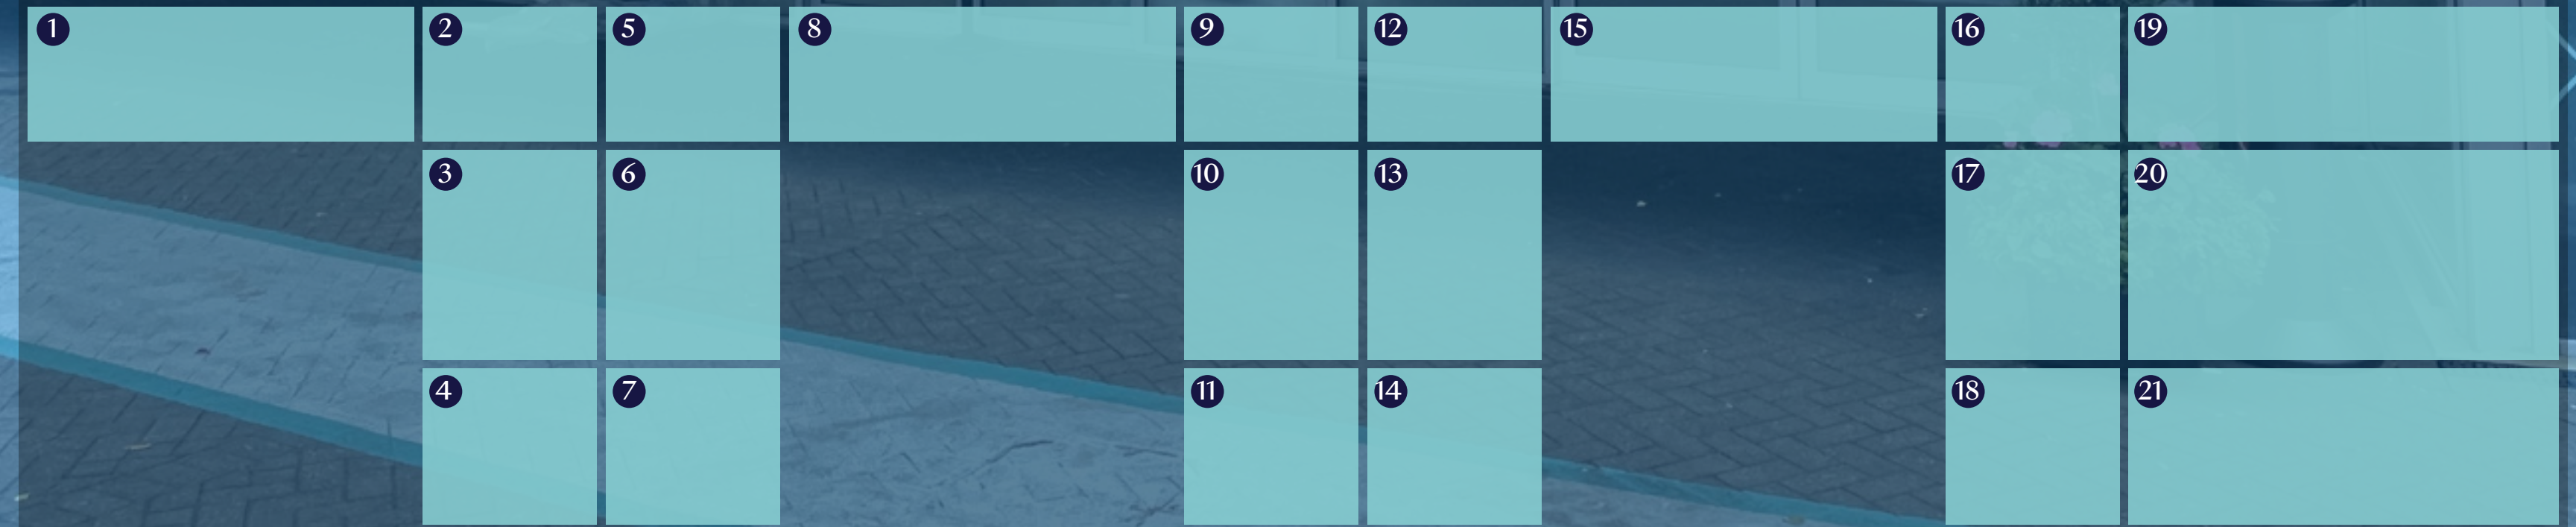

JM Finn Stand

Galadari Stand

Jardine Suite - Street Entrance

Option	Material	Price
11a - Full Cover	Removable Vinyl	£2010.00 +VAT
Partial Cover	Removable Vinyl	See list of panels below

11a

Option	Price	Option	Price	Option	Price	Option	Price
Panel 1	£121.00 +VAT	Panel 7	£68.00 +VAT	Panel 13	£91.00 +VAT	Panel 19	£135.00 +VAT
Panel 2	£55.00 +VAT	Panel 8	£121.00 +VAT	Panel 14	£68.00 +VAT	Panel 20	£210.00 +VAT
Panel 3	£187.00 +VAT	Panel 9	£55.00 +VAT	Panel 15	£121.00 +VAT	Panel 21	£157.00+VAT
Panel 4	£63.00 +VAT	Panel 10	£86.00 +VAT	Panel 16	£55.00 +VAT		
Panel 5	£59.00 +VAT	Panel 11	£63.00 +VAT	Panel 17	£86.00 +VAT		
Panel 6	£91.00 +VAT	Panel 12	£55.00 +VAT	Panel 18	£63.00 +VAT		