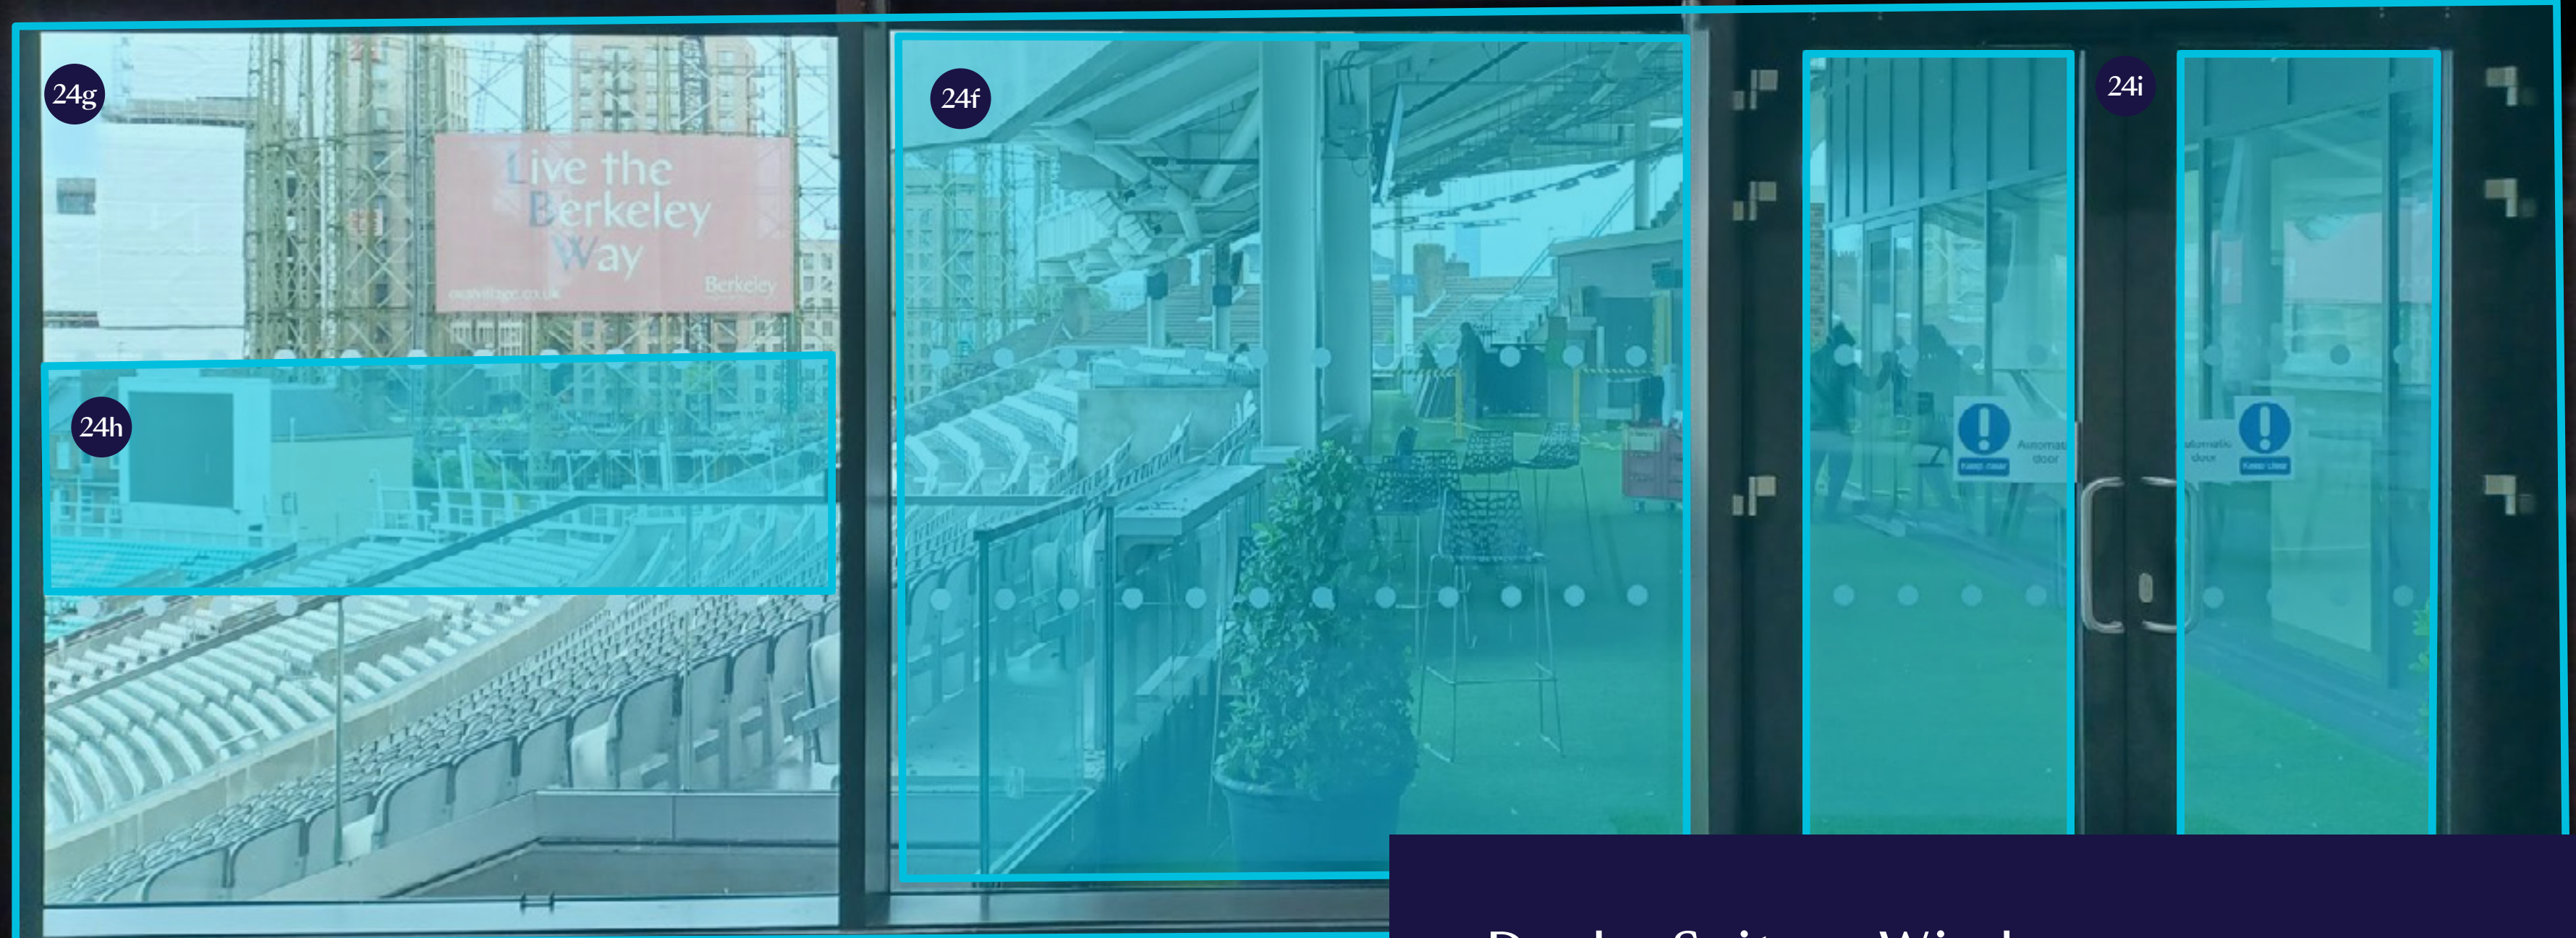

Duchy Suite – Windows

- 1 Floor Plans
- 2 JM Finn Stand Entrance
- 3 Reception Entrance
- 4 Reception
- 5 Staircase to 1st Floor
- 6 1st Floor Landing
- 7 Ashes Suite
- 8 Staircase to 2nd Floor
- 9 2nd Floor Landing
- 10 England Suite
- 11 Jardine Suite
- 12 Suite 3
- 13 Pakistan Room
- 14 Debenture Lounge
- 15 India Room
- 16 John Major Room
- 17 Main Lifts
- 18 Second Entrance / Lift
- 19 Corinthian Roof Terrace
- 20 Galadari Stand Reception
- 21 Staircase G Floor to 175 Suite
- 22 175 Suite
- 23 Staircase 1st Floor to Duchy Suite
- 24 Duchy Suite

JM Finn Stand

Galadari Stand

Duchy Suite – Windows

Option	Material	Price
24f - Single Window (2x)	Vinyl	£255.00 +VAT (Each)
24g - All Windows	Vinyl	£1,275.00 +VAT
24h - Window Strip (2x)	Vinyl	£69.00 +VAT (Each)
24i - Glass Door (1x)	Vinyl	£360.00 +VAT