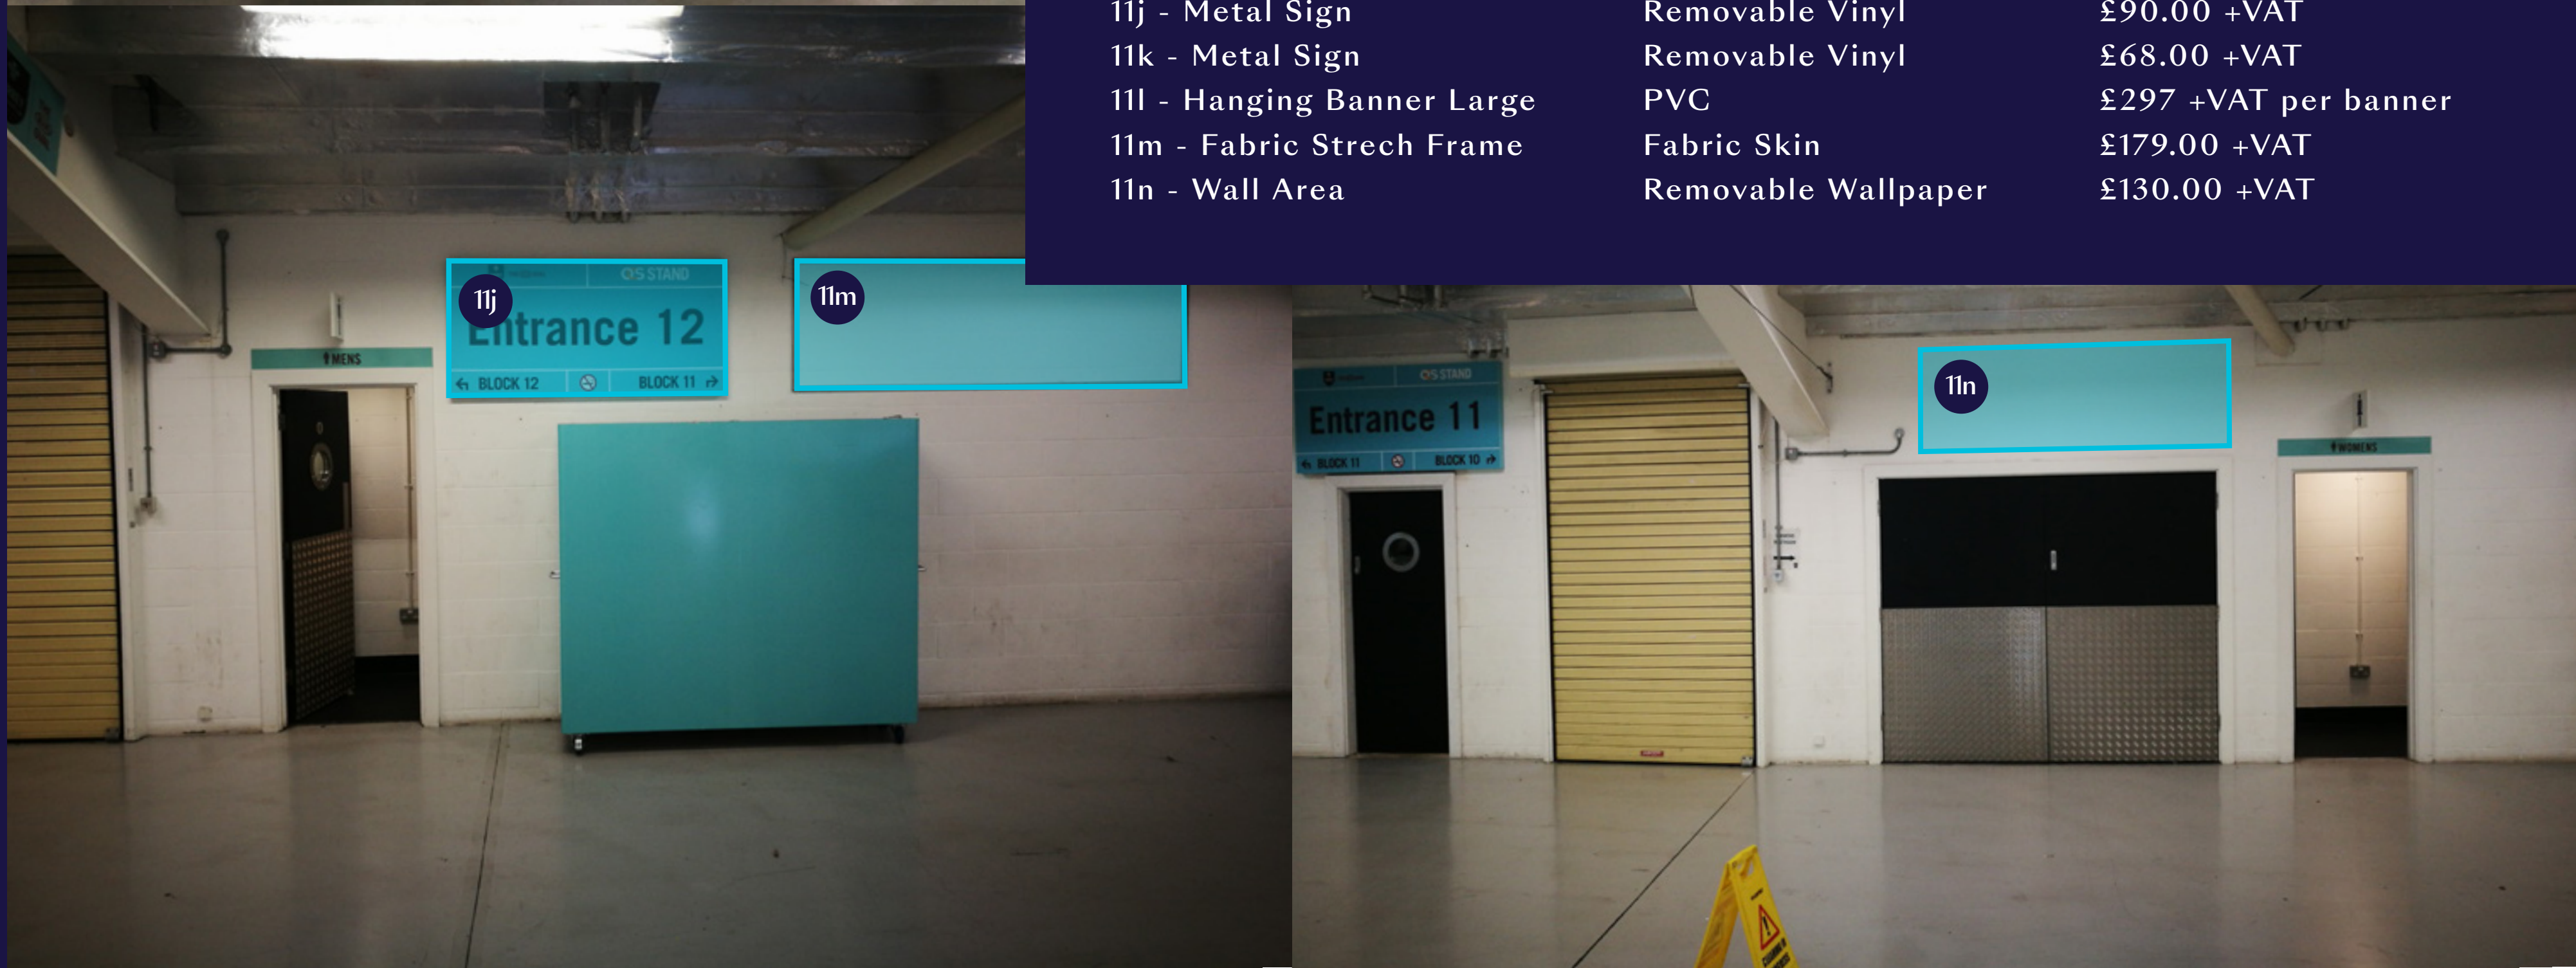

Jardine Suite

- 1 Floor Plans
- 2 JM Finn Stand Entrance
- 3 Reception Entrance
- 4 Reception
- 5 Staircase to 1st Floor
- 6 1st Floor Landing
- 7 Ashes Suite
- 8 Staircase to 2nd Floor
- 9 2nd Floor Landing
- 10 England Suite
- 11 **Jardine Suite**
- 12 Suite 3
- 13 Pakistan Room
- 14 Debenture Lounge
- 15 India Room
- 16 John Major Room
- 17 Main Lifts
- 18 Second Entrance / Lift
- 19 Corinthian Roof Terrace
- 20 Galadari Stand Reception
- 21 Staircase G Floor to 175 Suite
- 22 175 Suite
- 23 Staircase 1st Floor to Duchy Suite
- 24 Duchy Suite

JM Finn Stand

Galadari Stand

Jardine Suite		
Option	Material	Price
11i - Pillar Wrap	PVC Wrap	£236.00+VAT per pillar
11j - Metal Sign	Removable Vinyl	£90.00 +VAT
11k - Metal Sign	Removable Vinyl	£68.00 +VAT
11l - Hanging Banner Large	PVC	£297 +VAT per banner
11m - Fabric Stretch Frame	Fabric Skin	£179.00 +VAT
11n - Wall Area	Removable Wallpaper	£130.00 +VAT