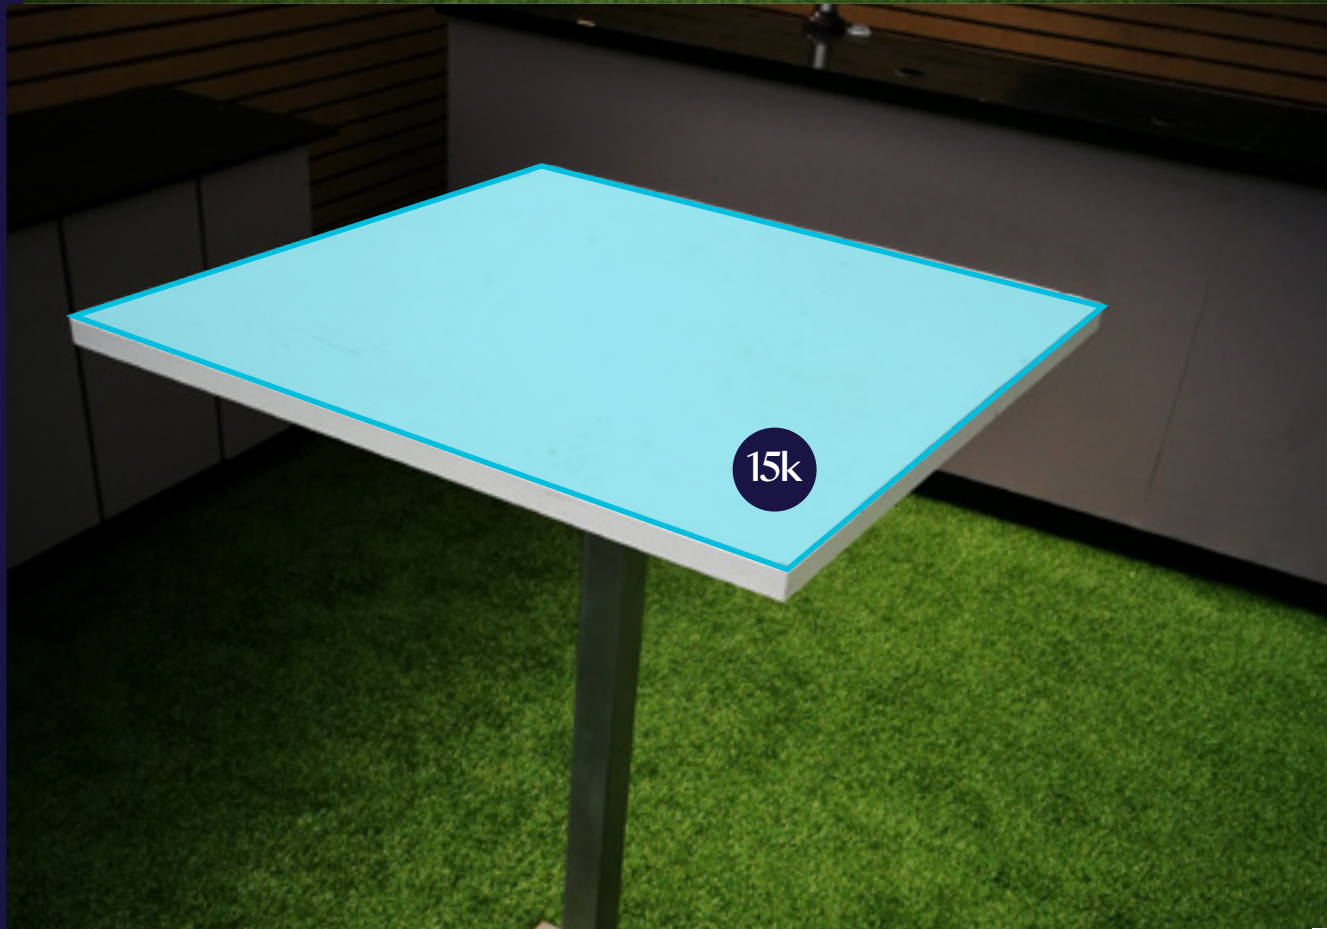

India Room - Terrace

- 1 Floor Plans
- 2 JM Finn Stand Entrance
- 3 Reception Entrance
- 4 Reception
- 5 Staircase to 1st Floor
- 6 1st Floor Landing
- 7 Ashes Suite
- 8 Staircase to 2nd Floor
- 9 2nd Floor Landing
- 10 England Suite
- 11 Jardine Suite
- 12 Suite 3
- 13 Pakistan Room
- 14 Debenture Lounge
- 15 India Room
- 16 John Major Room
- 17 Main Lifts
- 18 Second Entrance / Lift
- 19 Corinthian Roof Terrace
- 20 Galadari Stand Reception
- 21 Staircase G Floor to 175 Suite
- 22 175 Suite
- 23 Staircase 1st Floor to Duchy Suite
- 24 Duchy Suite

JM Finn Stand

Galadari Stand

India Room - Terrace

Option	Material	Price
15e - Free Standing Board	Foamex Board	£200.00 +VAT
15f - Bar Branding	Removable Wallpaper	£321.00 +VAT
	Removable Wallpaper	£114.00 +VAT
15g - Wall Branding	Foam Board	£226.00 +VAT
15h - Outside Unit, Top Cover	Removable Vinyl	£99.00 +VAT
	Removable Vinyl	£108.00 +VAT
15i - Low Wall, Top Cover	Removable Vinyl	£168.00 +VAT
	Removable Vinyl	£146.00 +VAT
15j - Barrier Branding	Foam Board	£70.00 +VAT per panel
15k - Table Top	Removable Vinyl	£28.00 +VAT per table