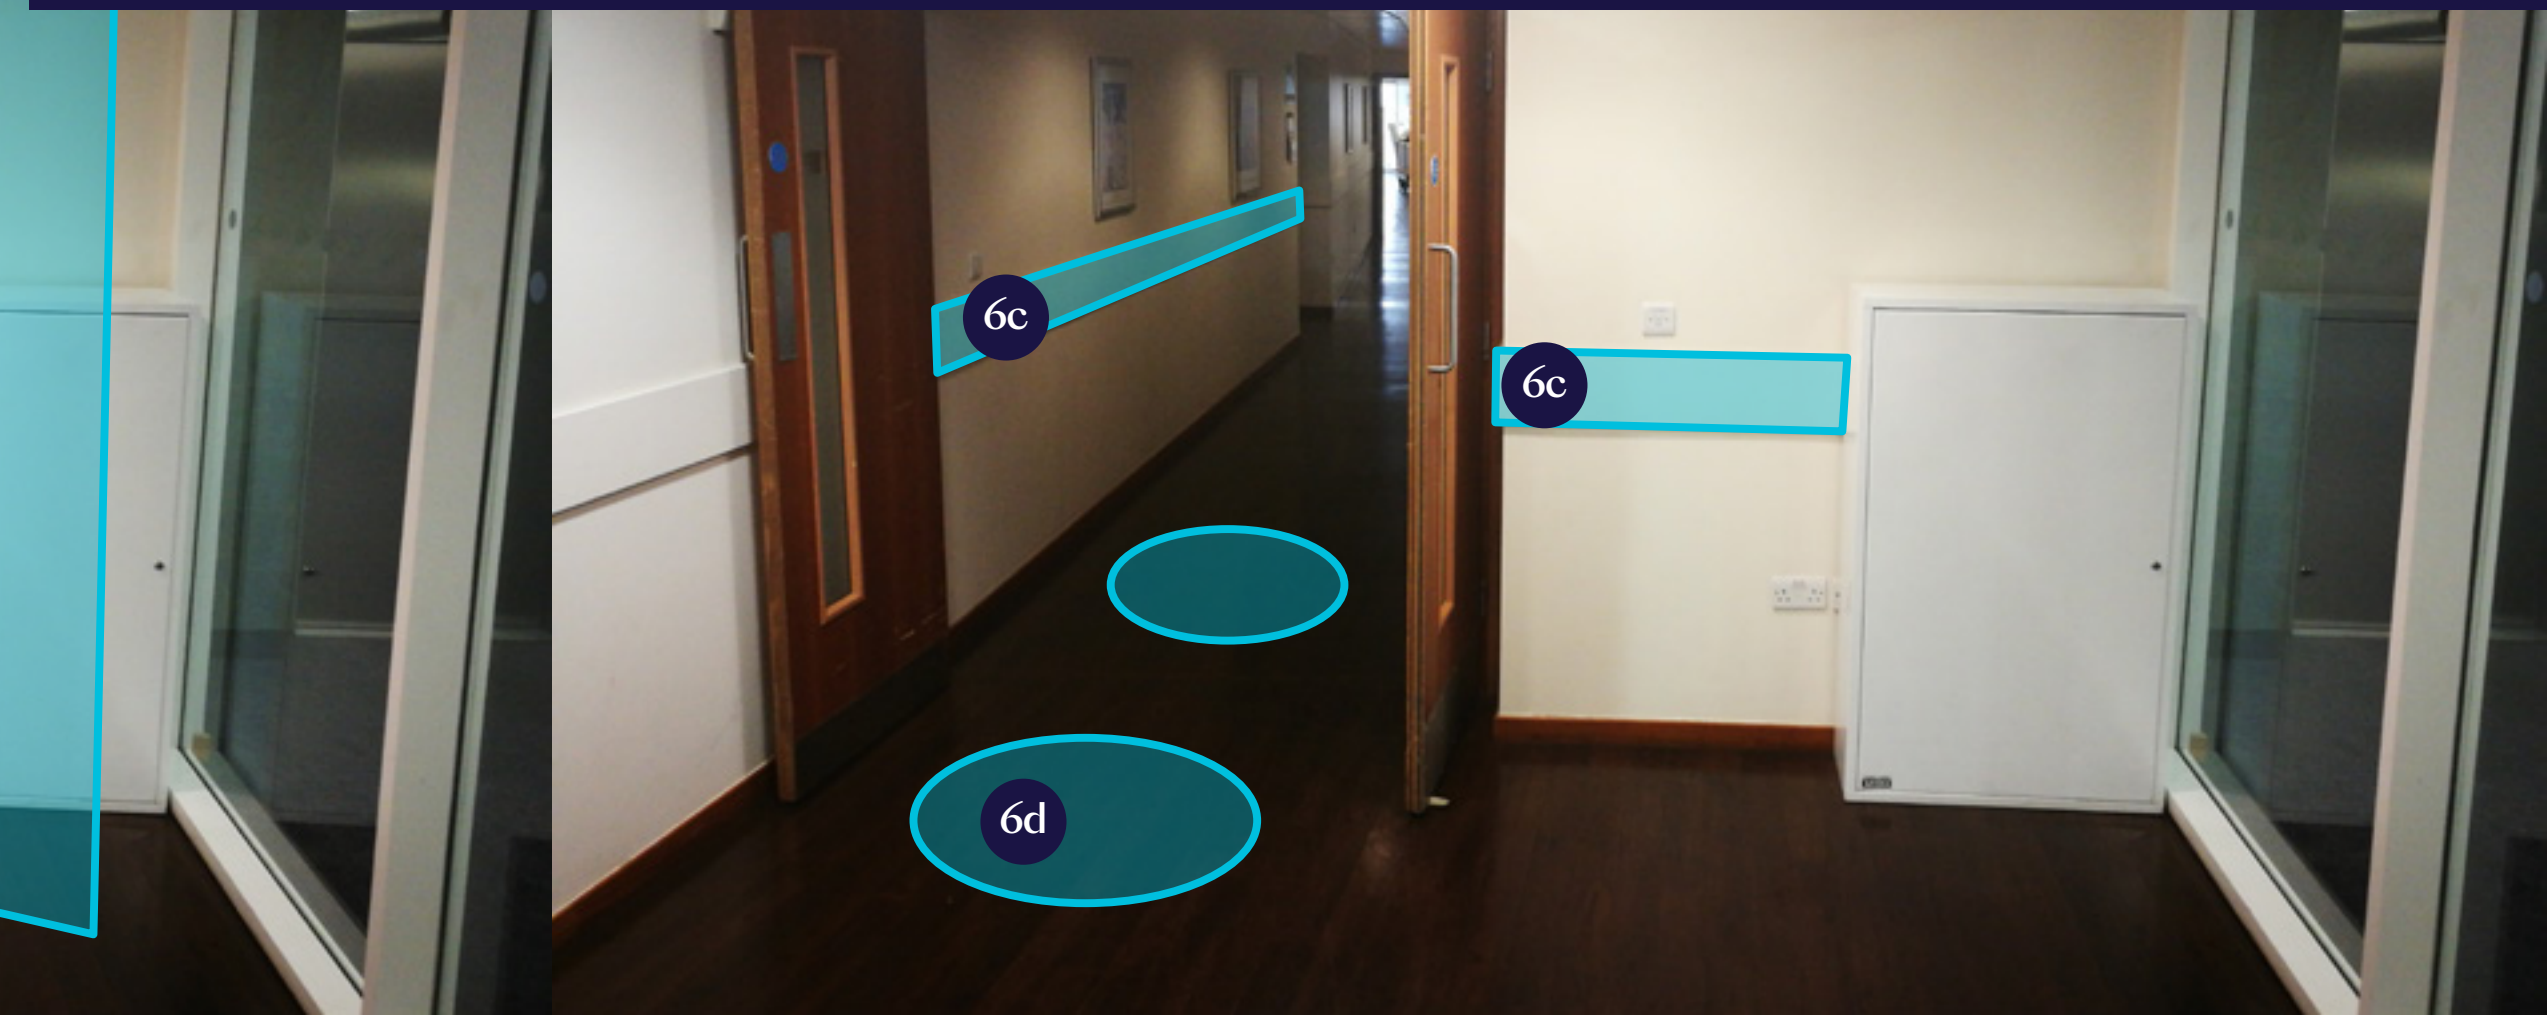

Material

- Contravision Vinyl
- Contravision Vinyl
- Removable Vinyl
- Antislip Vinyl
- Removable Wallpaper
- Foam Board

Price

- £81.00 +VAT per panel
- £282.00 +VAT per panel
- £15.00 +VAT per meter
- £28.00 +VAT
- £TBC +VAT
- £200.00 +VAT