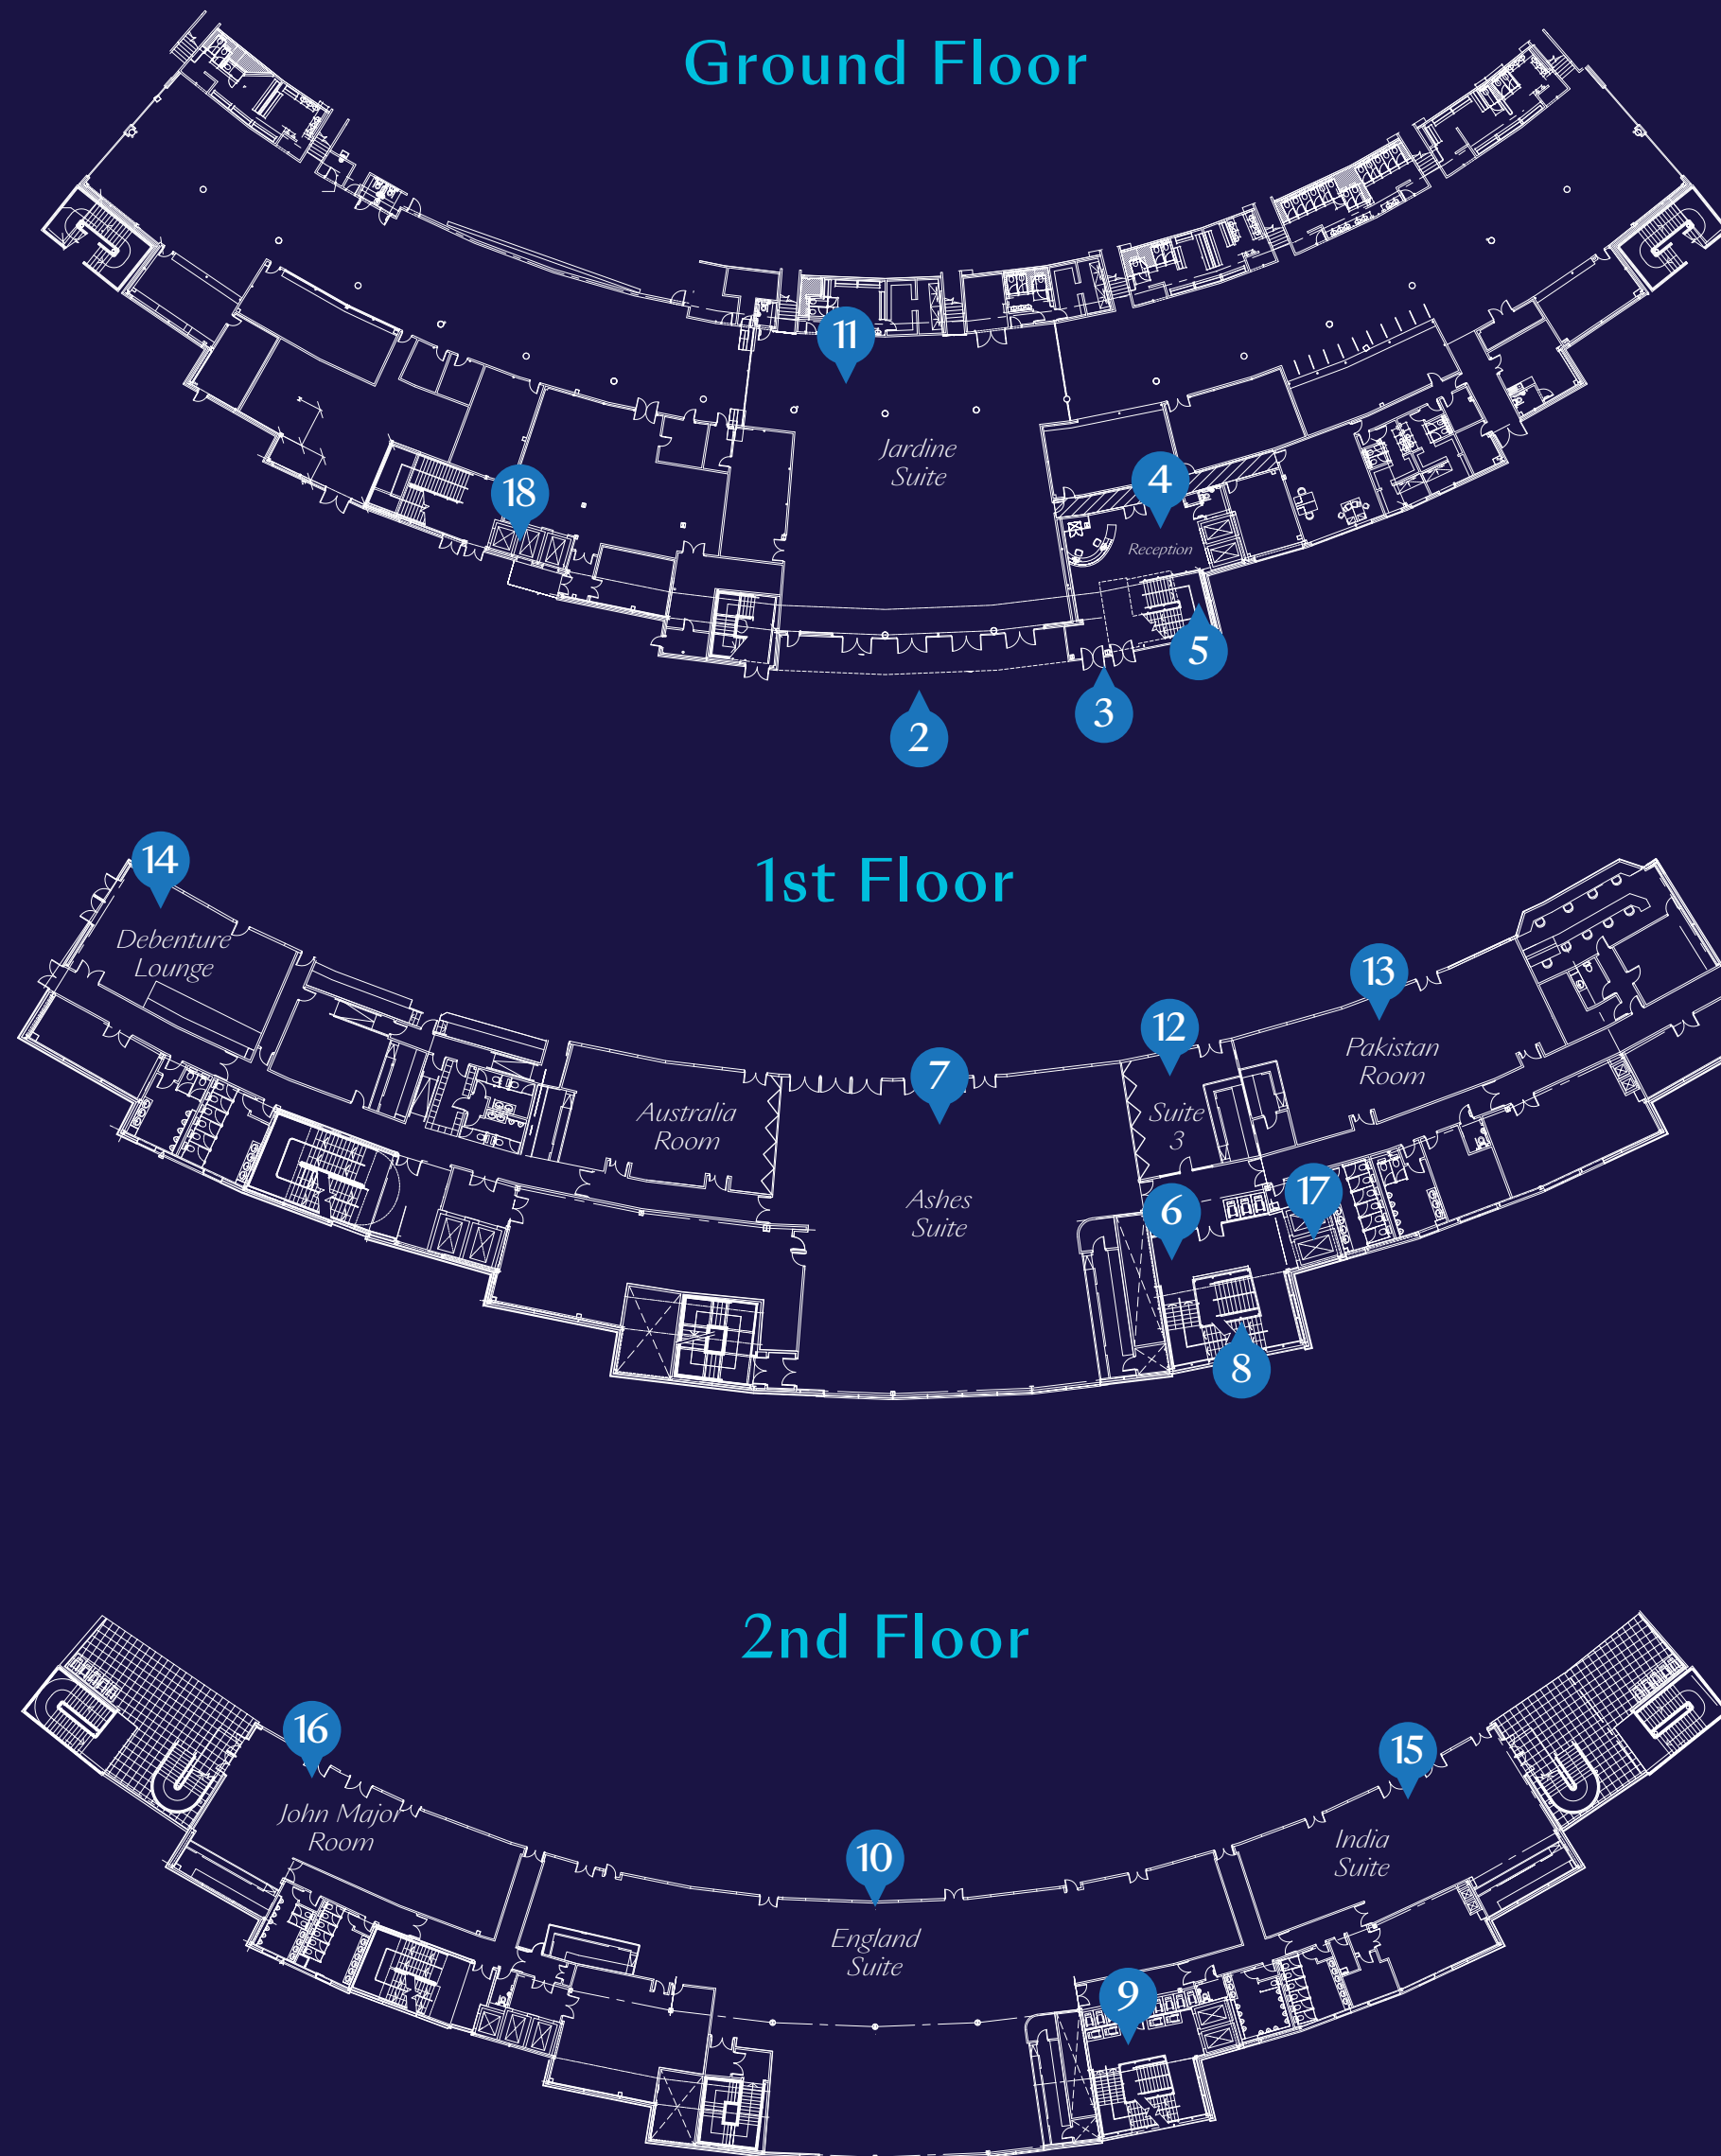

Branding Options

KIA OVAL
EVENTS &
ENTERTAINMENT

*All Pricing Excludes Delivery, Installation and VAT. Print ready Artwork Required 10 days prior to Install.

Branding Options

- 1 Floor Plans
- 2 JM Finn Stand Entrance
- 3 Reception Entrance
- 4 Reception
- 5 Staircase to 1st Floor
- 6 1st Floor Landing
- 7 Ashes Suite
- 8 Staircase to 2nd Floor
- 9 2nd Floor Landing
- 10 England Suite
- 11 Jardine Suite
- 12 Suite 3
- 13 Pakistan Room
- 14 Debenture Lounge
- 15 India Room
- 16 John Major Room
- 17 Main Lifts
- 18 Second Entrance / Lift
- 19 Corinthian Roof Terrace
- 20 Galadari Stand Reception
- 21 Staircase G Floor to 175 Suite
- 22 175 Suite
- 23 Staircase 1st Floor to Duchy Suite
- 24 Duchy Suite

JM Finn Stand

Galadari Stand

175 Suite

Duchy Suite

JM Finn Stand Entrance

- 1 Floor Plans
- 2 JM Finn Stand Entrance
- 3 Reception Entrance
- 4 Reception
- 5 Staircase to 1st Floor
- 6 1st Floor Landing
- 7 Ashes Suite
- 8 Staircase to 2nd Floor
- 9 2nd Floor Landing
- 10 England Suite
- 11 Jardine Suite
- 12 Suite 3
- 13 Pakistan Room
- 14 Debenture Lounge
- 15 India Room
- 16 John Major Room
- 17 Main Lifts
- 18 Second Entrance / Lift
- 19 Corinthian Roof Terrace
- 20 Galadari Stand Reception
- 21 Staircase G Floor to 175 Suite
- 22 175 Suite
- 23 Staircase 1st Floor to Duchy Suite
- 24 Duchy Suite

Reception Entrance - Removable Vinyl

- 1 Floor Plans
- 2 JM Finn Stand Entrance
- 3 Reception Entrance
- 4 Reception
- 5 Staircase to 1st Floor
- 6 1st Floor Landing
- 7 Ashes Suite
- 8 Staircase to 2nd Floor
- 9 2nd Floor Landing
- 10 England Suite
- 11 Jardine Suite
- 12 Suite 3
- 13 Pakistan Room
- 14 Debenture Lounge
- 15 India Room
- 16 John Major Room
- 17 Main Lifts
- 18 Second Entrance / Lift
- 19 Corinthian Roof Terrace
- 20 Galadari Stand Reception
- 21 Staircase G Floor to 175 Suite
- 22 175 Suite
- 23 Staircase 1st Floor to Duchy Suite
- 24 Duchy Suite