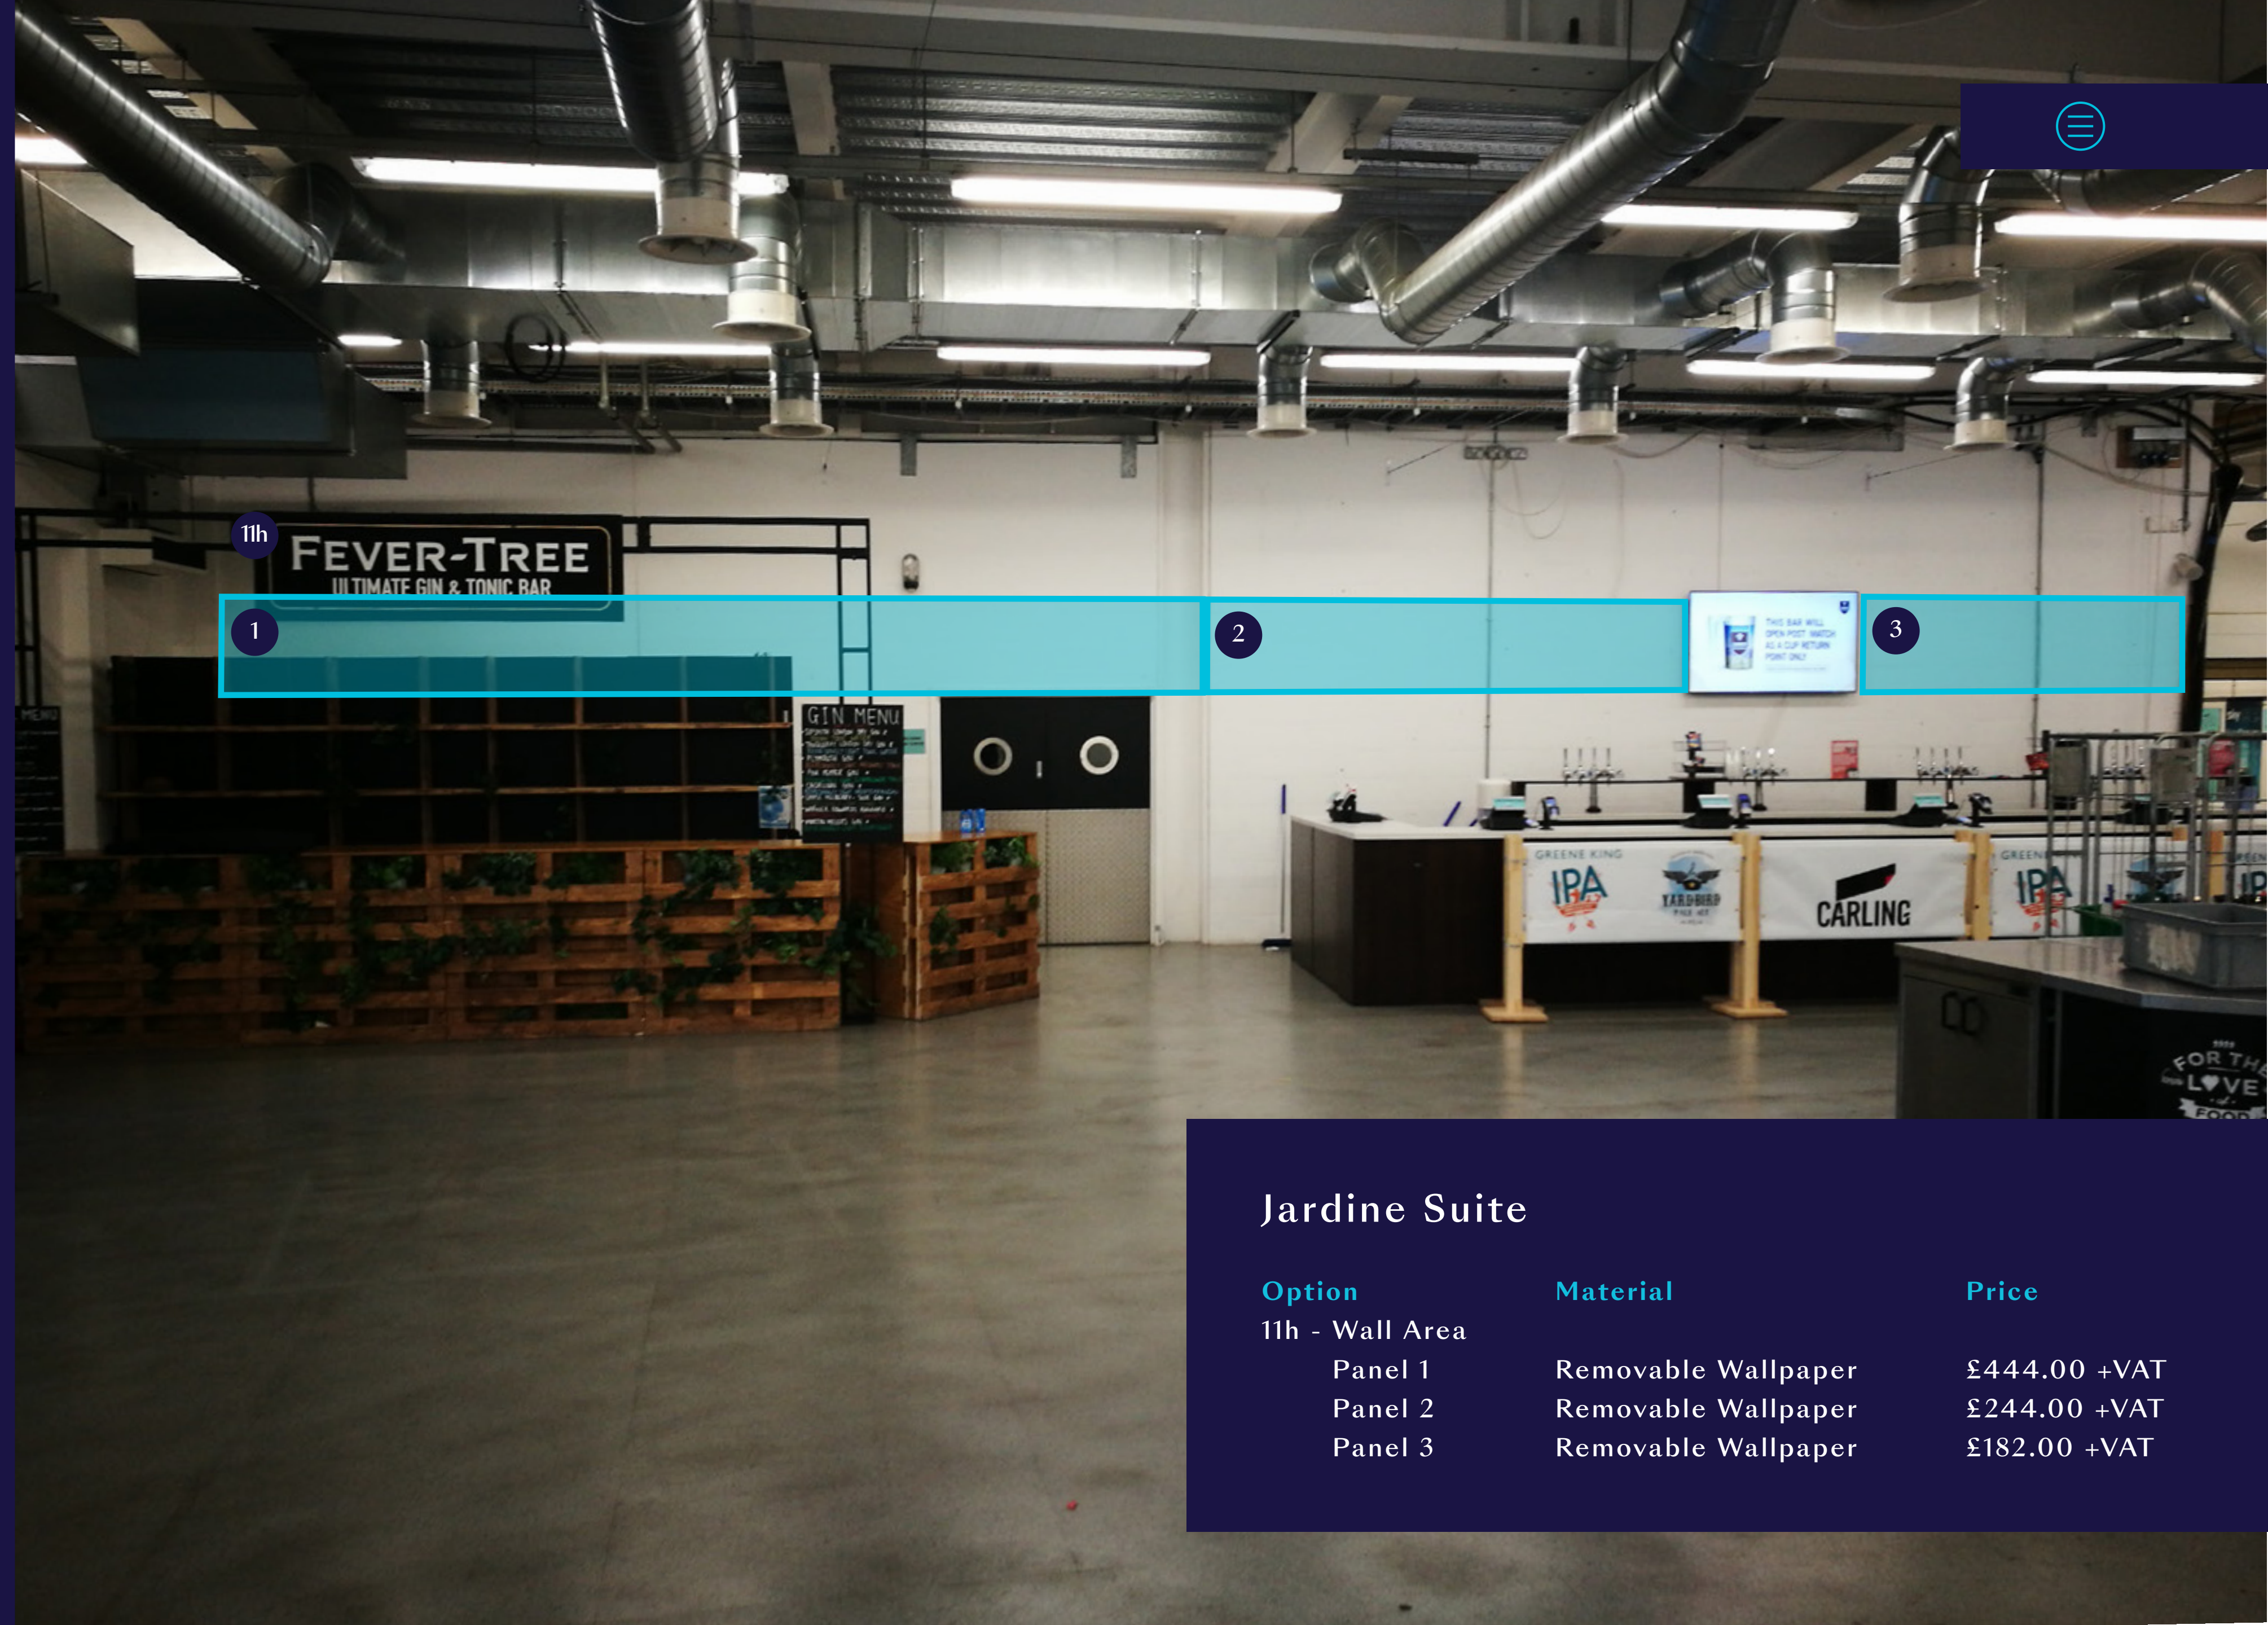

Jardine Suite

- 1 Floor Plans
- 2 JM Finn Stand Entrance
- 3 Reception Entrance
- 4 Reception
- 5 Staircase to 1st Floor
- 6 1st Floor Landing
- 7 Ashes Suite
- 8 Staircase to 2nd Floor
- 9 2nd Floor Landing
- 10 England Suite
- 11 Jardine Suite
- 12 Suite 3
- 13 Pakistan Room
- 14 Debenture Lounge
- 15 India Room
- 16 John Major Room
- 17 Main Lifts
- 18 Second Entrance / Lift
- 19 Corinthian Roof Terrace
- 20 Galadari Stand Reception
- 21 Staircase G Floor to 175 Suite
- 22 175 Suite
- 23 Staircase 1st Floor to Duchy Suite
- 24 Duchy Suite

JM Finn Stand

Galadari Stand

Jardine Suite

Option	Material	Price
11h - Wall Area		
Panel 1	Removable Wallpaper	£444.00 +VAT
Panel 2	Removable Wallpaper	£244.00 +VAT
Panel 3	Removable Wallpaper	£182.00 +VAT