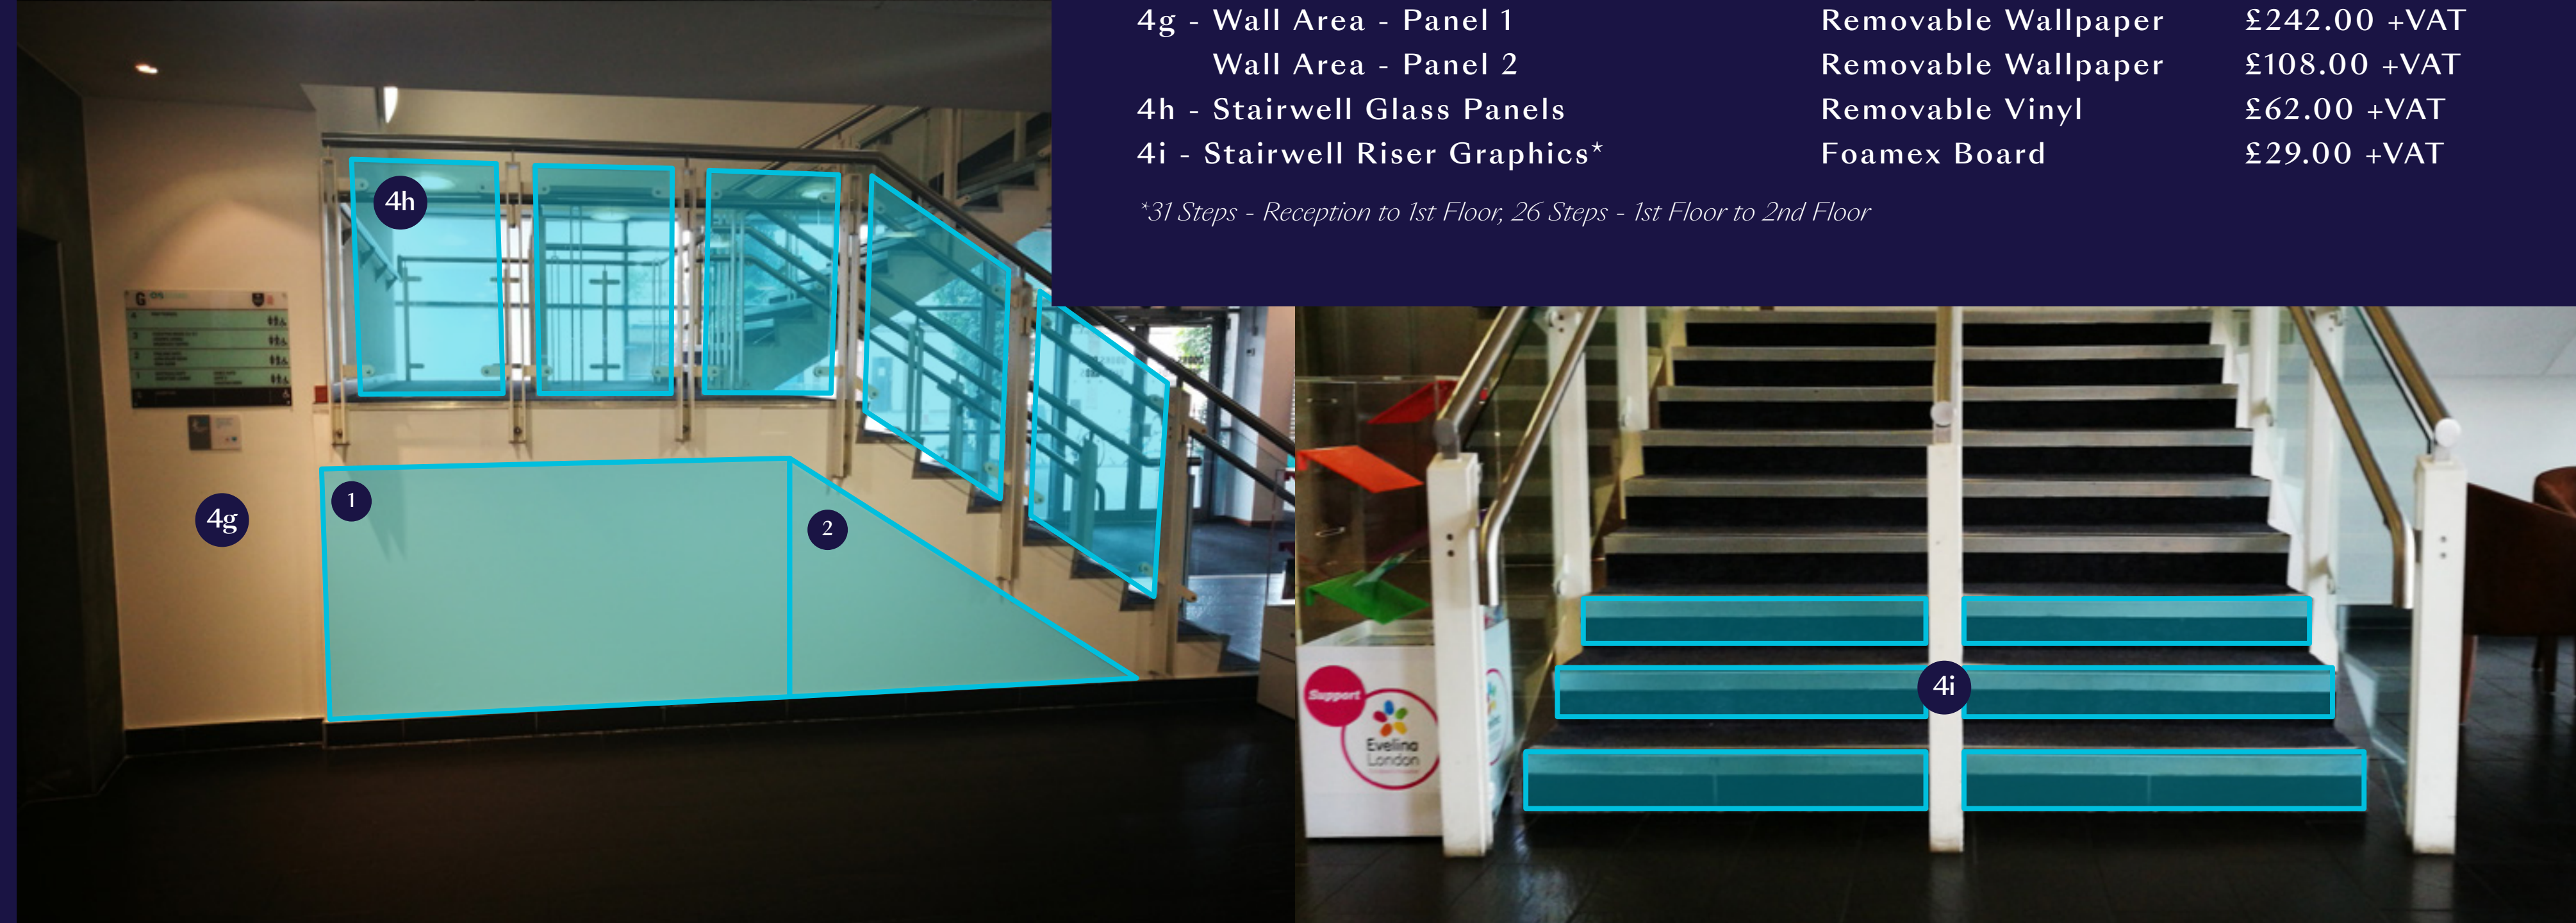

Reception

Option

- 4a - Reception Desk
- 4b - Wall Behind Reception Desk
- 4c - Oval Sign Behind Reception

Material

- Foamex Board
- Foamex Board
- Removable Vinyl

Price

- £304.00 +VAT
- £558.00 +VAT
- £47.00 +VAT