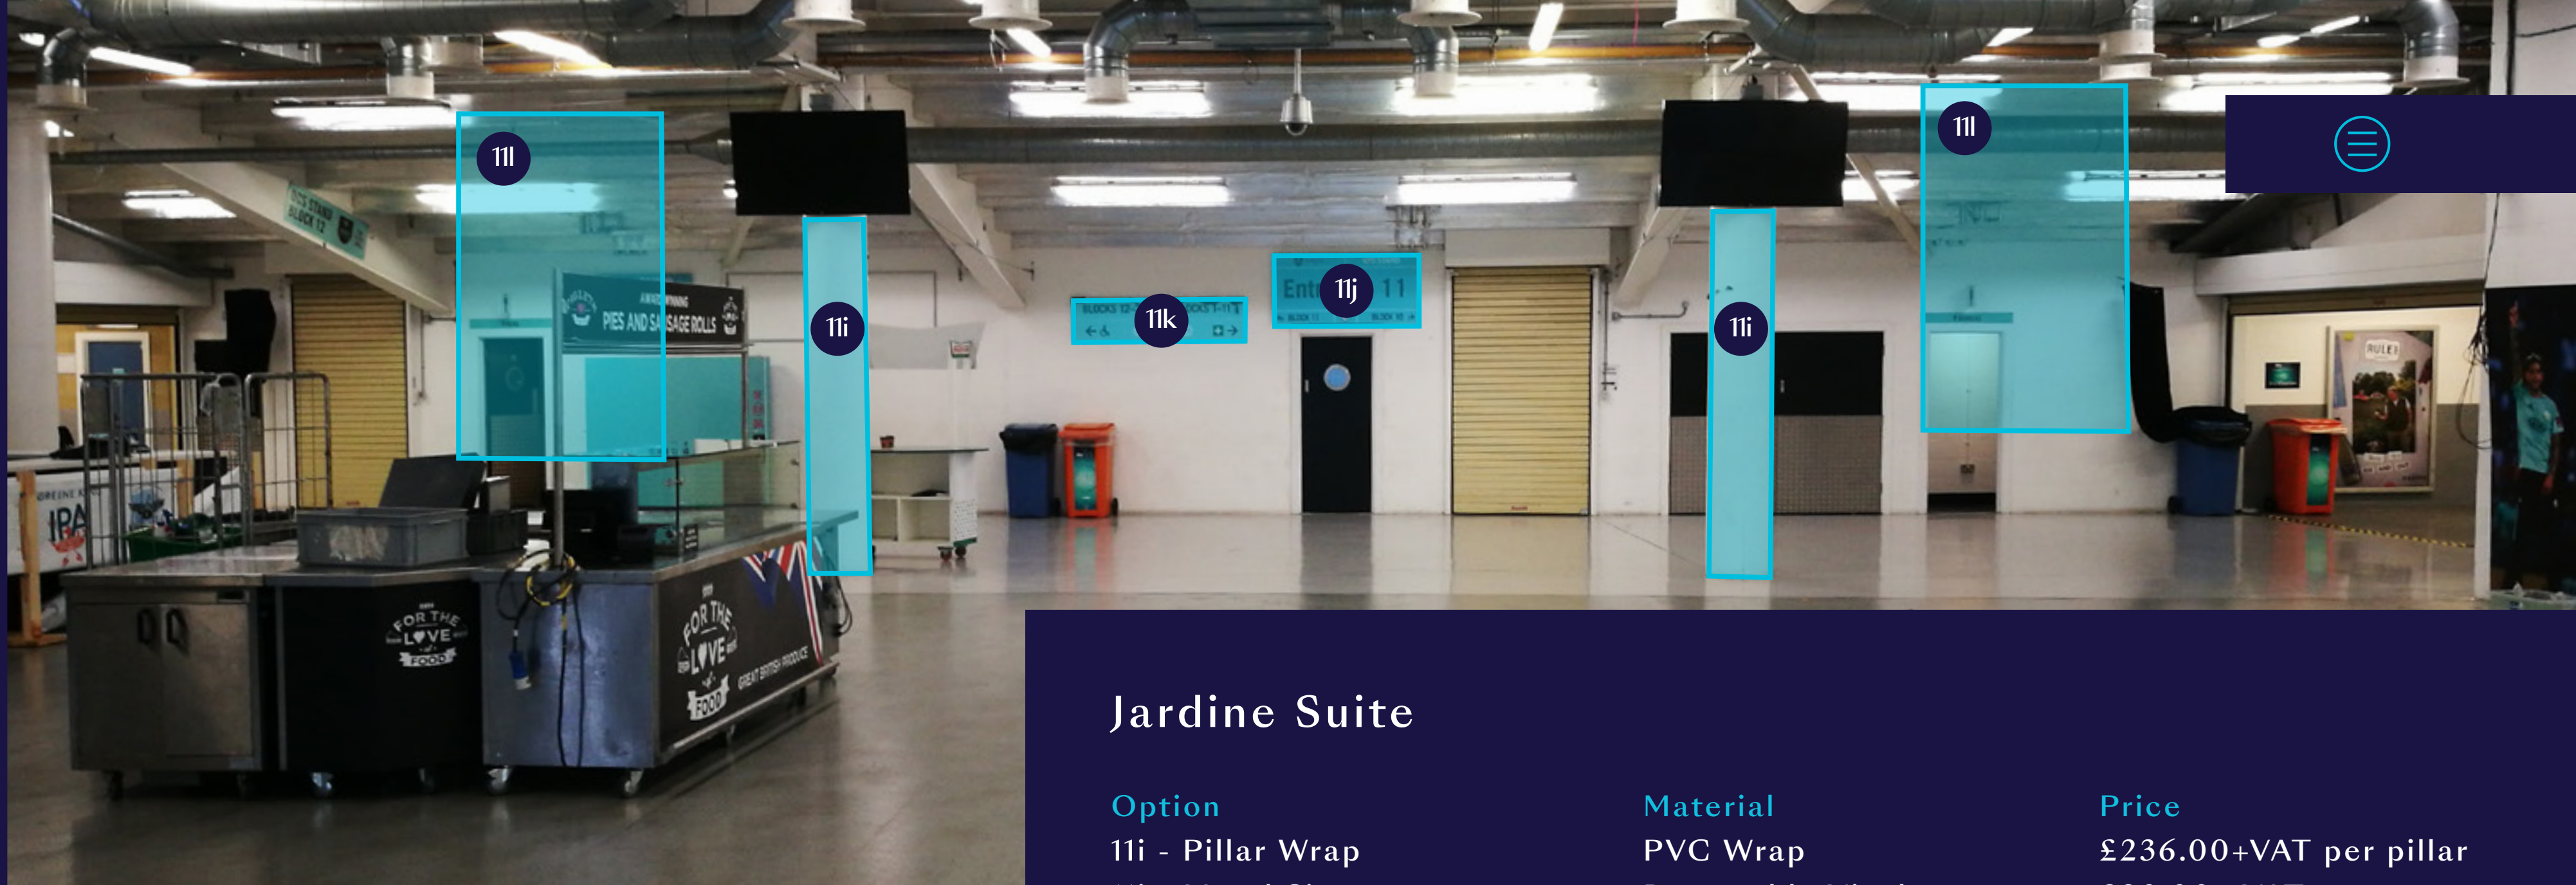

Jardine Suite

- 1 Floor Plans
- 2 JM Finn Stand Entrance
- 3 Reception Entrance
- 4 Reception
- 5 Staircase to 1st Floor
- 6 1st Floor Landing
- 7 Ashes Suite
- 8 Staircase to 2nd Floor
- 9 2nd Floor Landing
- 10 England Suite
- 11 **Jardine Suite**
- 12 Suite 3
- 13 Pakistan Room
- 14 Debenture Lounge
- 15 India Room
- 16 John Major Room
- 17 Main Lifts
- 18 Second Entrance / Lift
- 19 Corinthian Roof Terrace
- 20 Galadari Stand Reception
- 21 Staircase G Floor to 175 Suite
- 22 175 Suite
- 23 Staircase 1st Floor to Duchy Suite
- 24 Duchy Suite

JM Finn Stand

Galadari Stand

Jardine Suite		
Option	Material	Price
11i - Pillar Wrap	PVC Wrap	£236.00+VAT per pillar
11j - Metal Sign	Removable Vinyl	£90.00 +VAT
11k - Metal Sign	Removable Vinyl	£68.00 +VAT
11l - Hanging Banner Large	PVC	£297 +VAT per banner
11m - Fabric Stretch Frame	Fabric Skin	£179.00 +VAT
11n - Wall Area	Removable Wallpaper	£130.00 +VAT