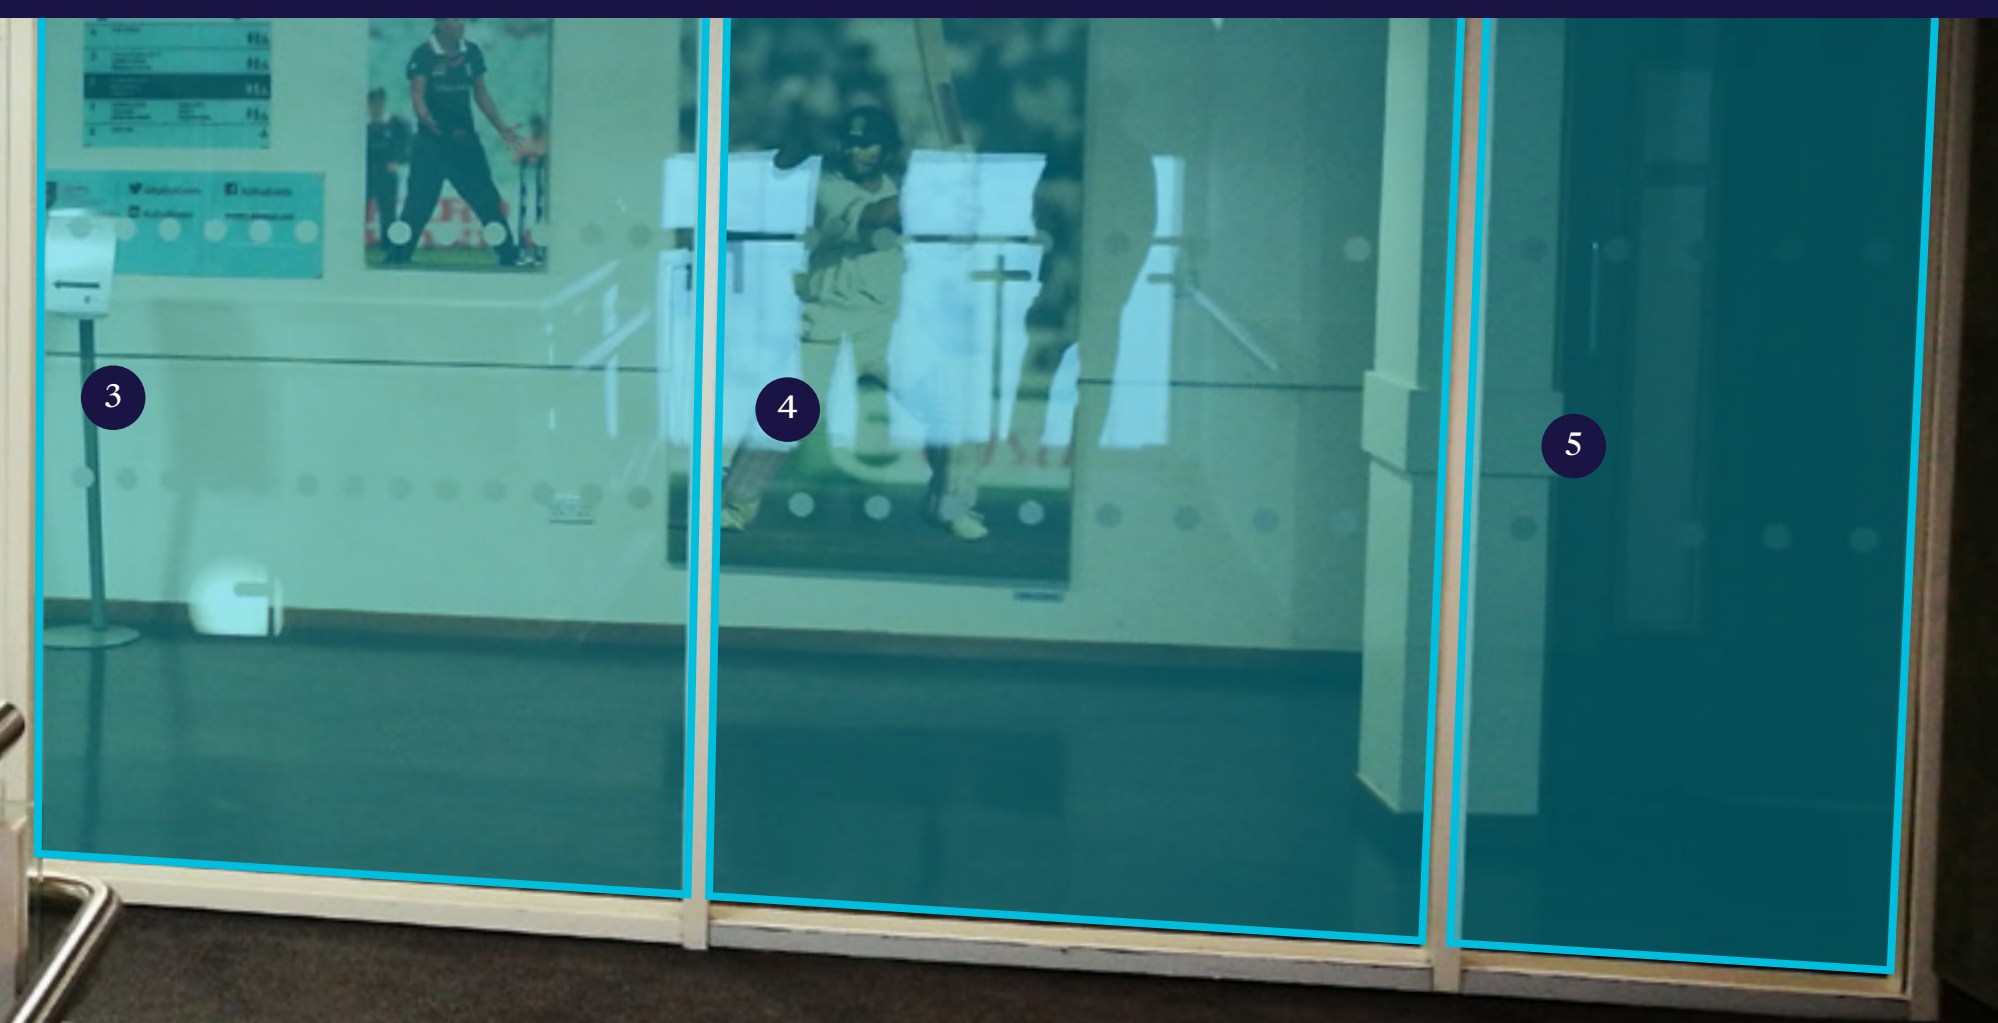

2nd Floor Landing

- 1 Floor Plans
- 2 JM Finn Stand Entrance
- 3 Reception Entrance
- 4 Reception
- 5 Staircase to 1st Floor
- 6 1st Floor Landing
- 7 Ashes Suite
- 8 Staircase to 2nd Floor
- 9 2nd Floor Landing
- 10 England Suite
- 11 Jardine Suite
- 12 Suite 3
- 13 Pakistan Room
- 14 Debenture Lounge
- 15 India Room
- 16 John Major Room
- 17 Main Lifts
- 18 Second Entrance / Lift
- 19 Corinthian Roof Terrace
- 20 Galadari Stand Reception
- 21 Staircase G Floor to 175 Suite
- 22 175 Suite
- 23 Staircase 1st Floor to Duchy Suite
- 24 Duchy Suite