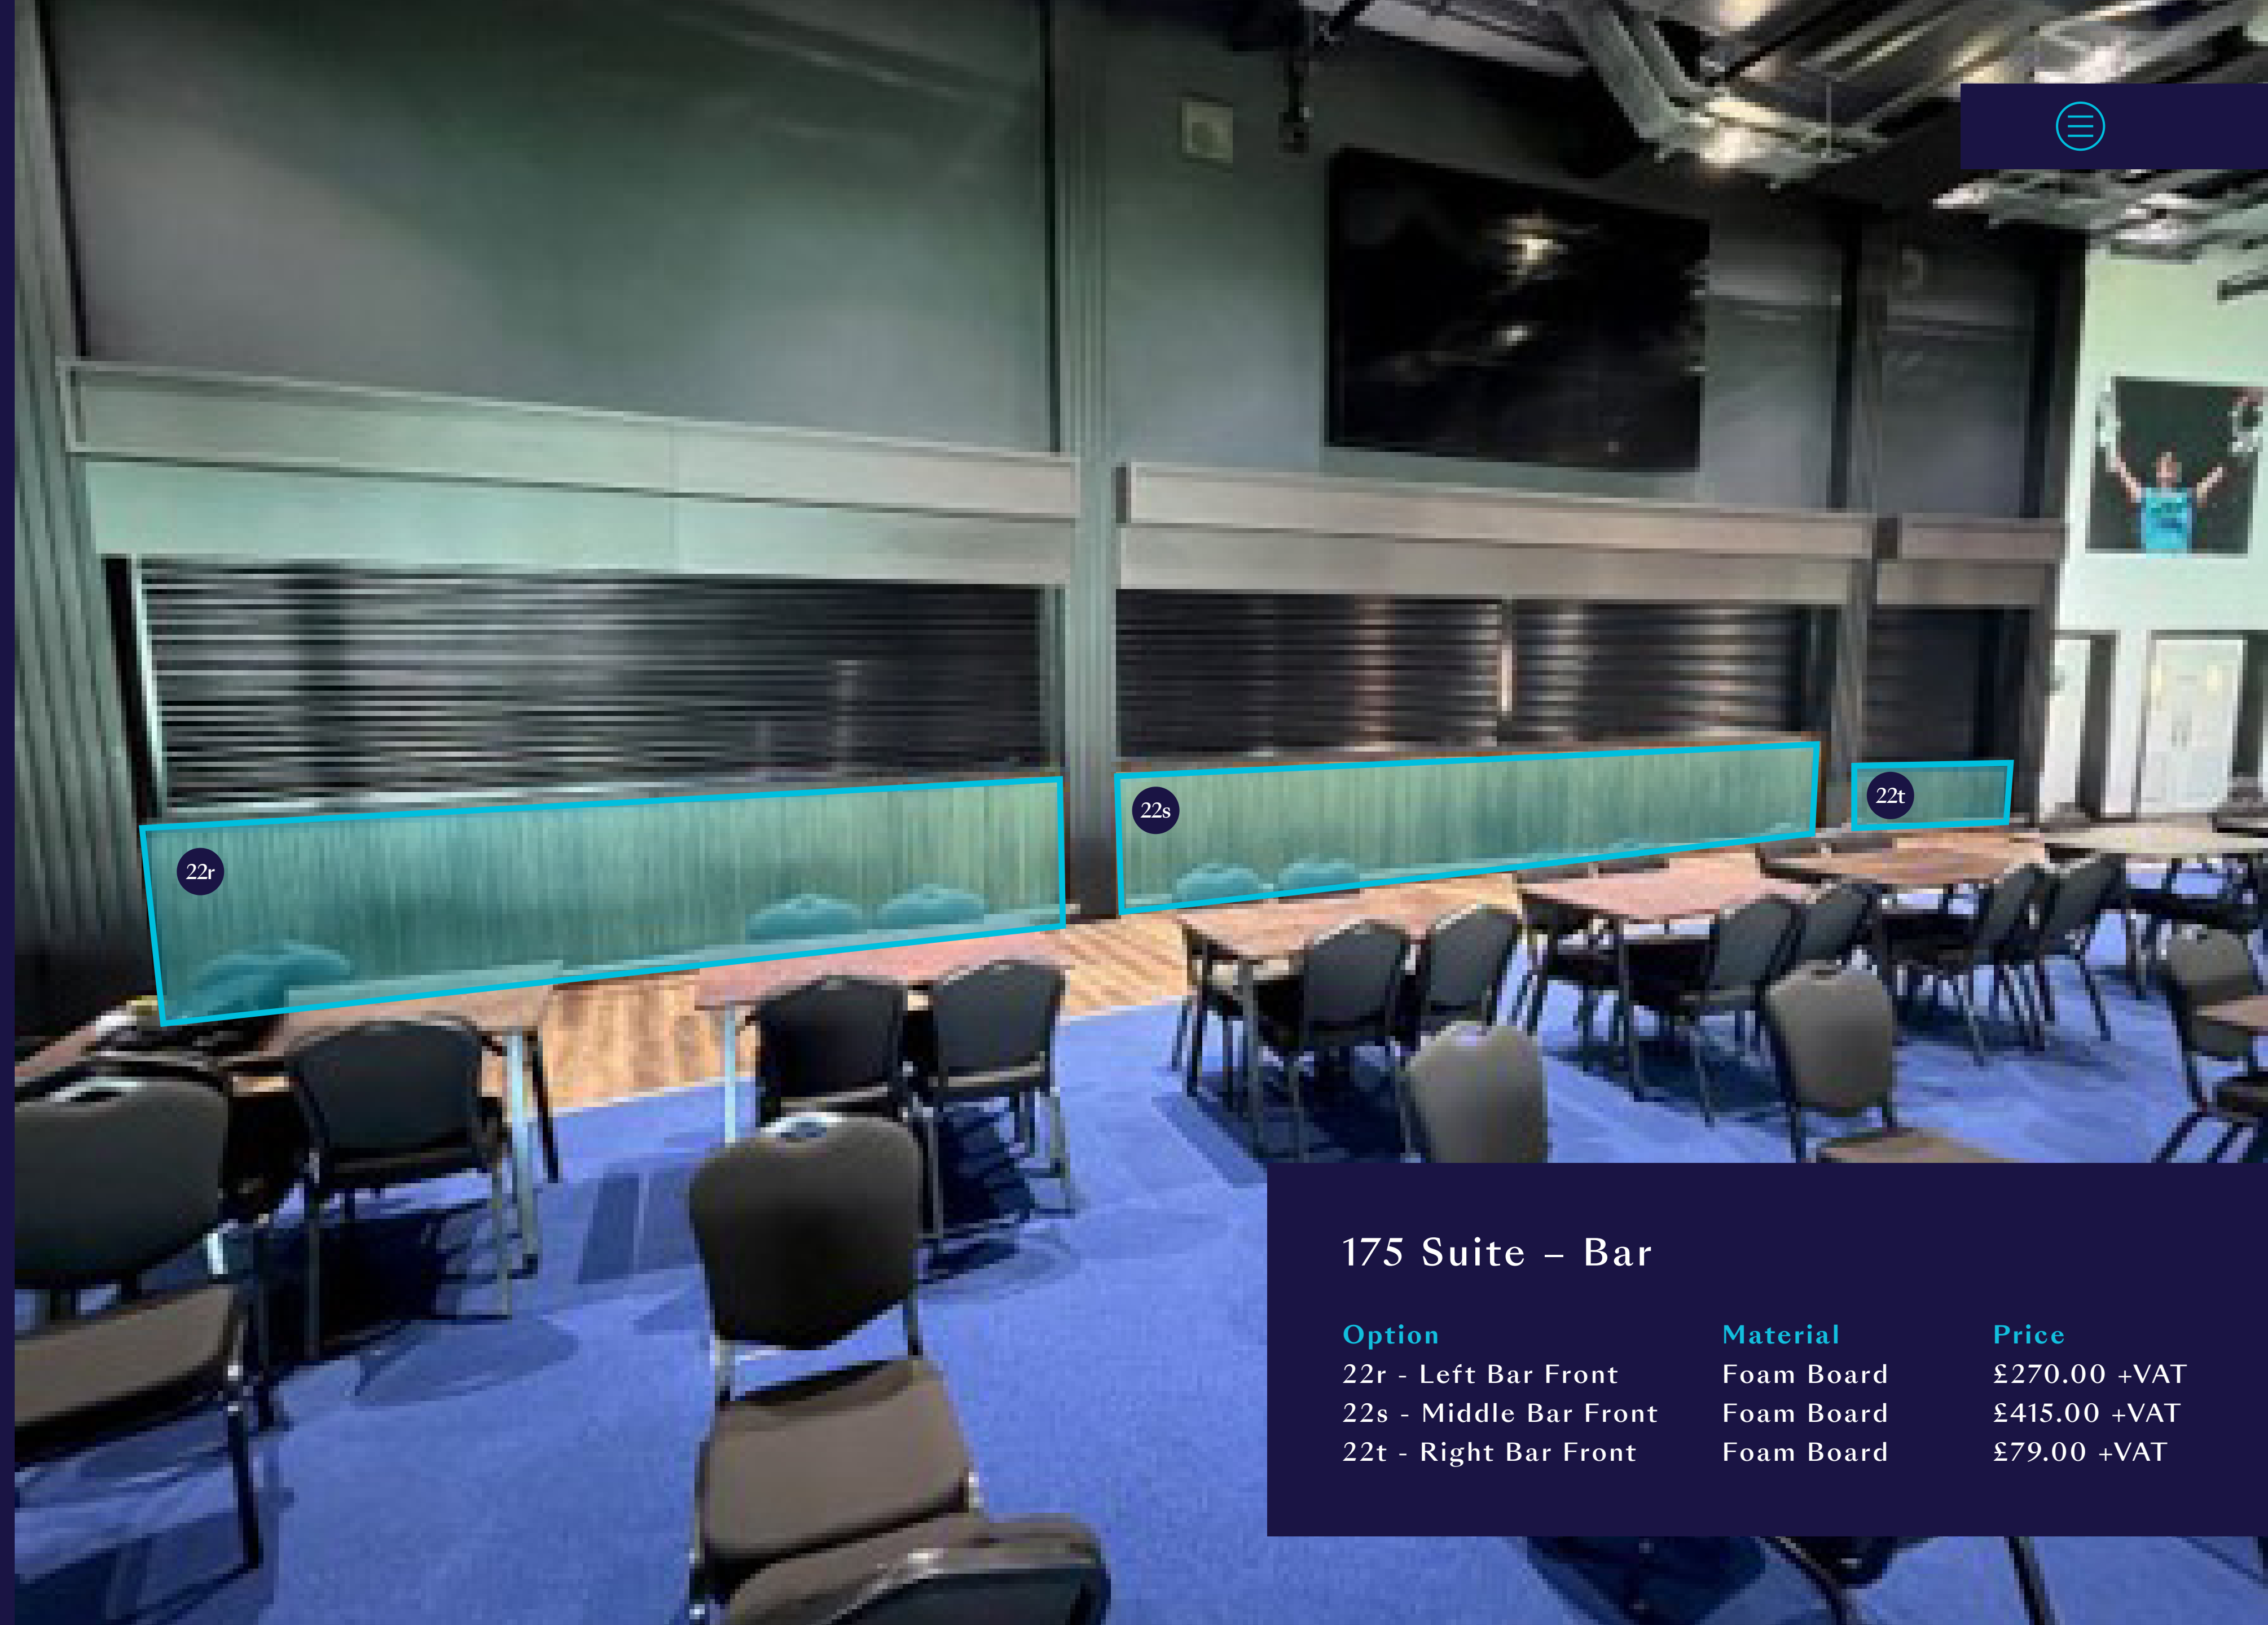

175 Suite - Bar

- 1 Floor Plans
- 2 JM Finn Stand Entrance
- 3 Reception Entrance
- 4 Reception
- 5 Staircase to 1st Floor
- 6 1st Floor Landing
- 7 Ashes Suite
- 8 Staircase to 2nd Floor
- 9 2nd Floor Landing
- 10 England Suite
- 11 Jardine Suite
- 12 Suite 3
- 13 Pakistan Room
- 14 Debenture Lounge
- 15 India Room
- 16 John Major Room
- 17 Main Lifts
- 18 Second Entrance / Lift
- 19 Corinthian Roof Terrace
- 20 Galadari Stand Reception
- 21 Staircase G Floor to 175 Suite
- 22 175 Suite
- 23 Staircase 1st Floor to Duchy Suite
- 24 Duchy Suite

175 Suite – Bar		
Option	Material	Price
22r - Left Bar Front	Foam Board	£270.00 +VAT
22s - Middle Bar Front	Foam Board	£415.00 +VAT
22t - Right Bar Front	Foam Board	£79.00 +VAT