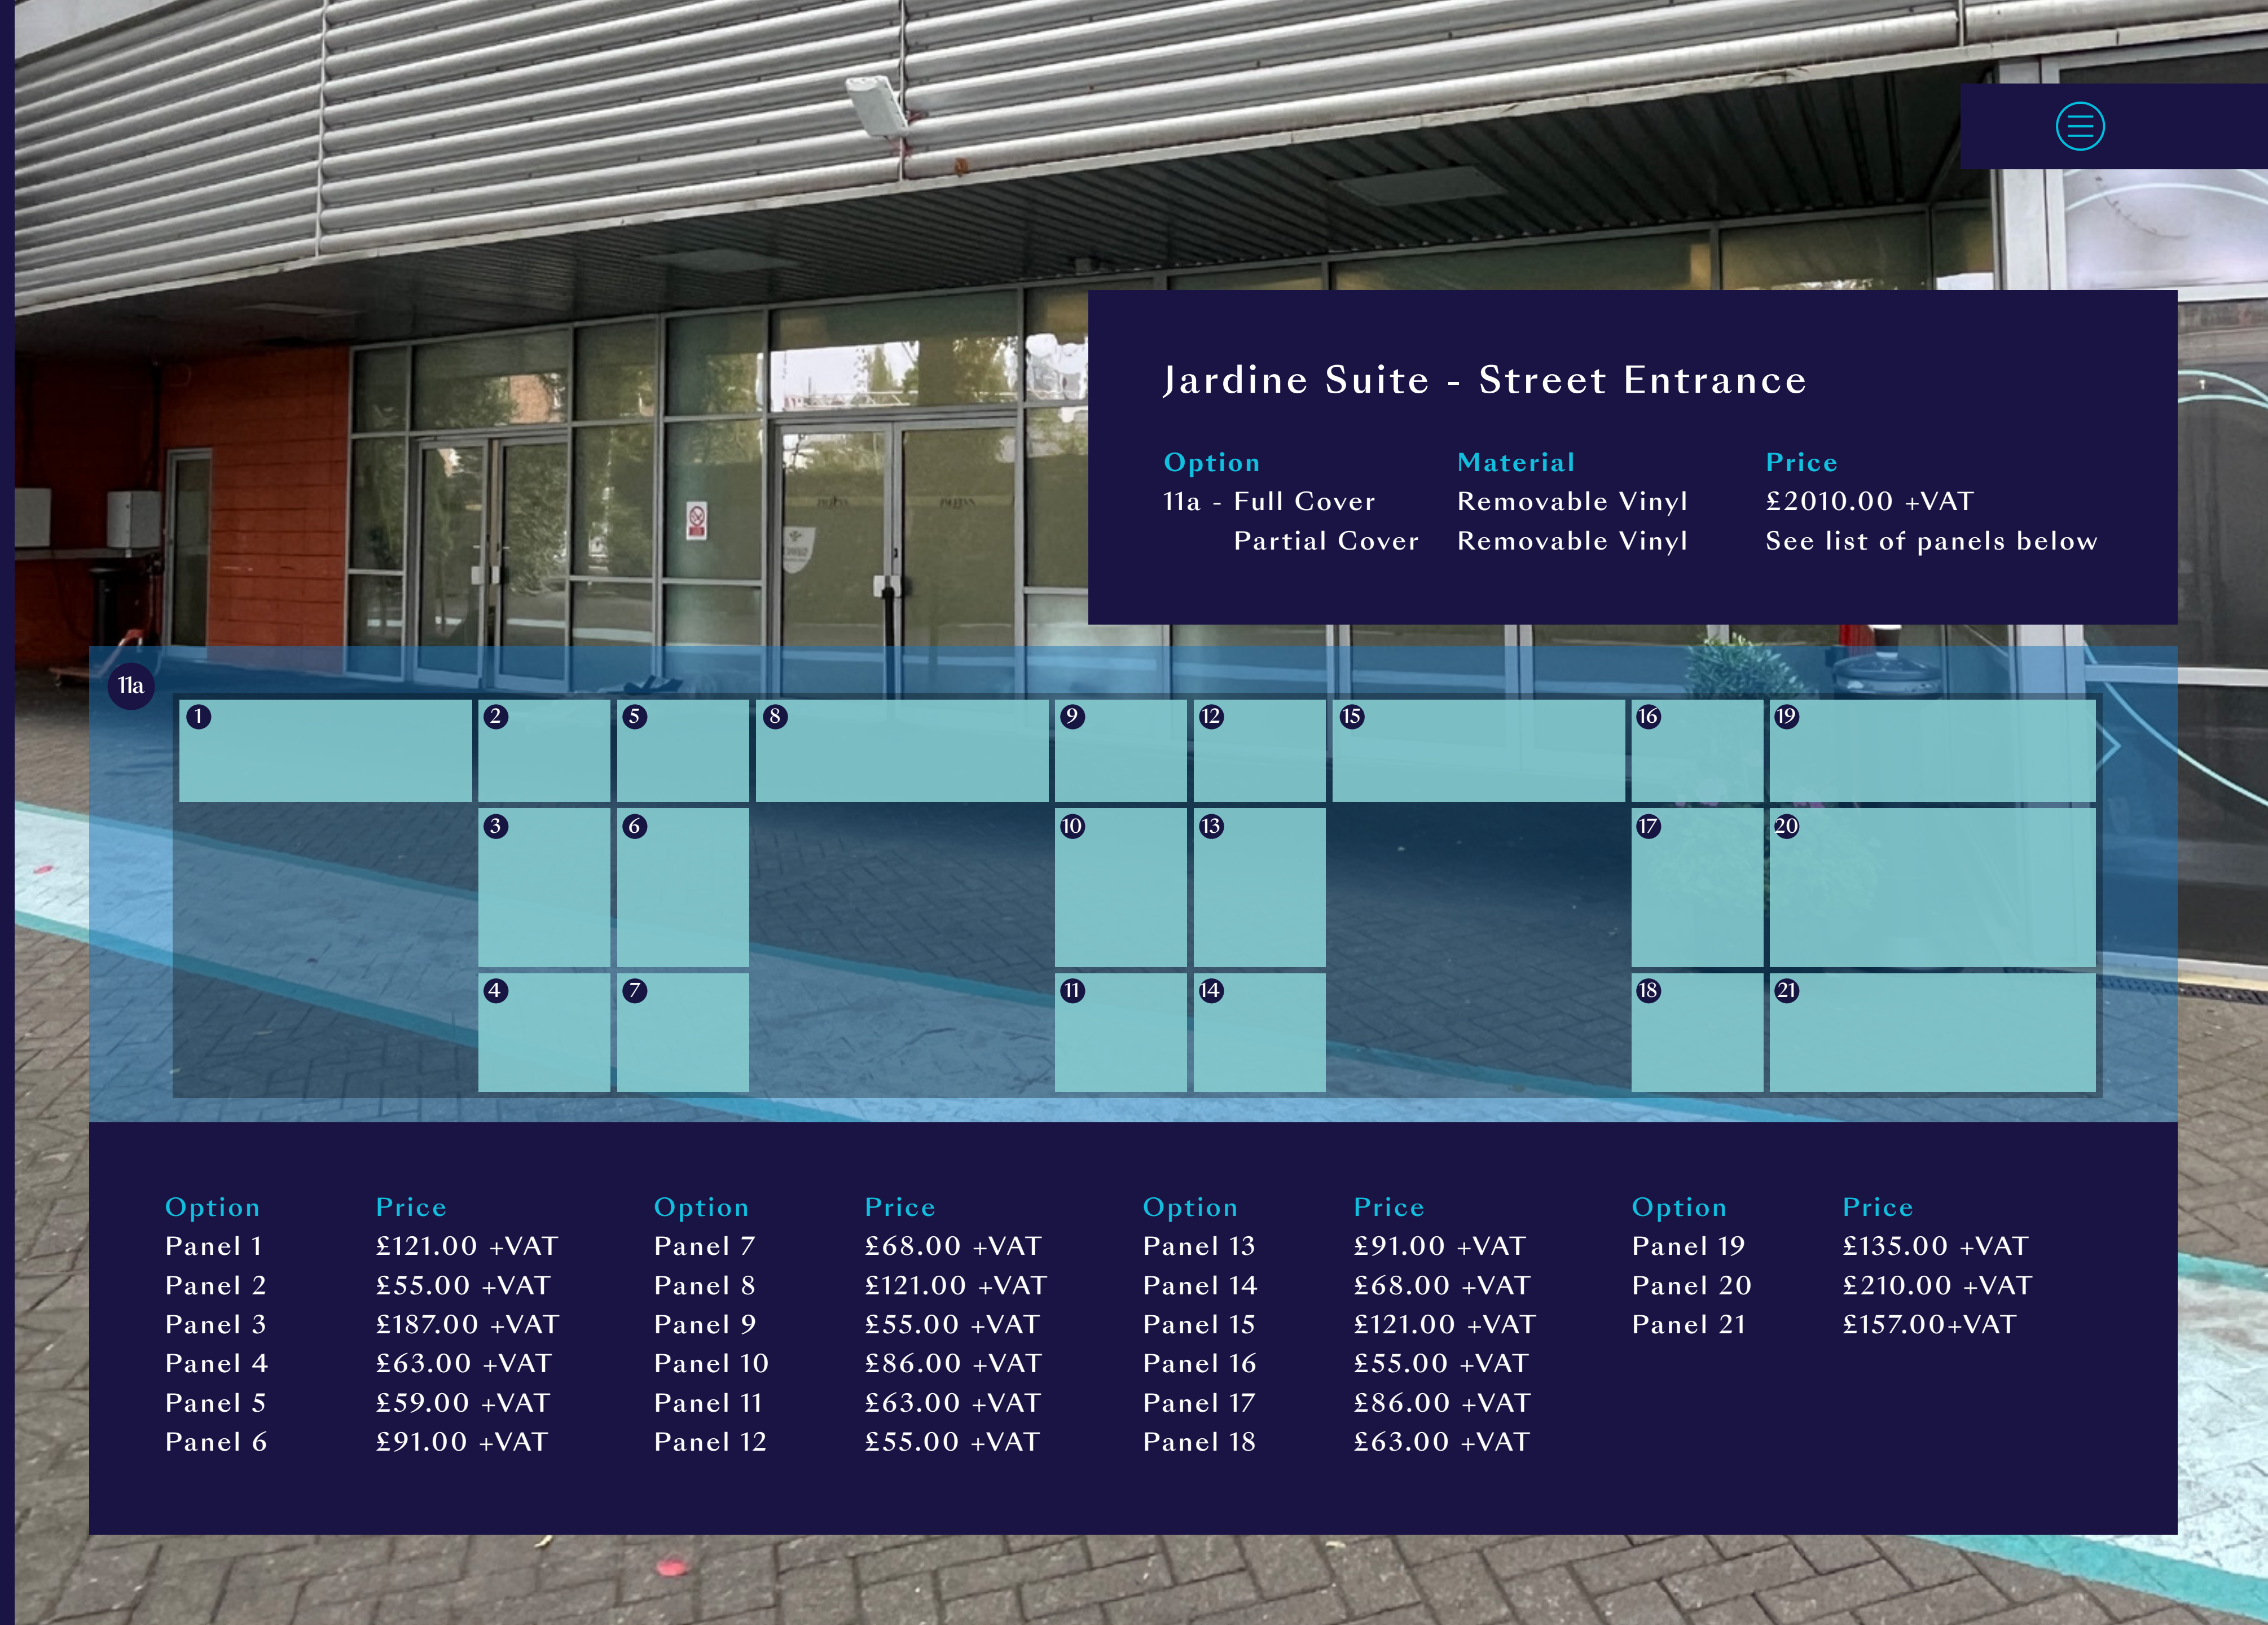

Jardine Suite - Street Entrance

- 1 Floor Plans
- 2 JM Finn Stand Entrance
- 3 Reception Entrance
- 4 Reception
- 5 Staircase to 1st Floor
- 6 1st Floor Landing
- 7 Ashes Suite
- 8 Staircase to 2nd Floor
- 9 2nd Floor Landing
- 10 England Suite
- 11 **Jardine Suite**
- 12 Suite 3
- 13 Pakistan Room
- 14 Debenture Lounge
- 15 India Room
- 16 John Major Room
- 17 Main Lifts
- 18 Second Entrance / Lift
- 19 Corinthian Roof Terrace
- 20 Galadari Stand Reception
- 21 Staircase G Floor to 175 Suite
- 22 175 Suite
- 23 Staircase 1st Floor to Duchy Suite
- 24 Duchy Suite

JM Finn Stand

Galadari Stand

Jardine Suite - Street Entrance

Option	Material	Price
11a - Full Cover	Removable Vinyl	£2010.00 +VAT
Partial Cover	Removable Vinyl	See list of panels below

11a