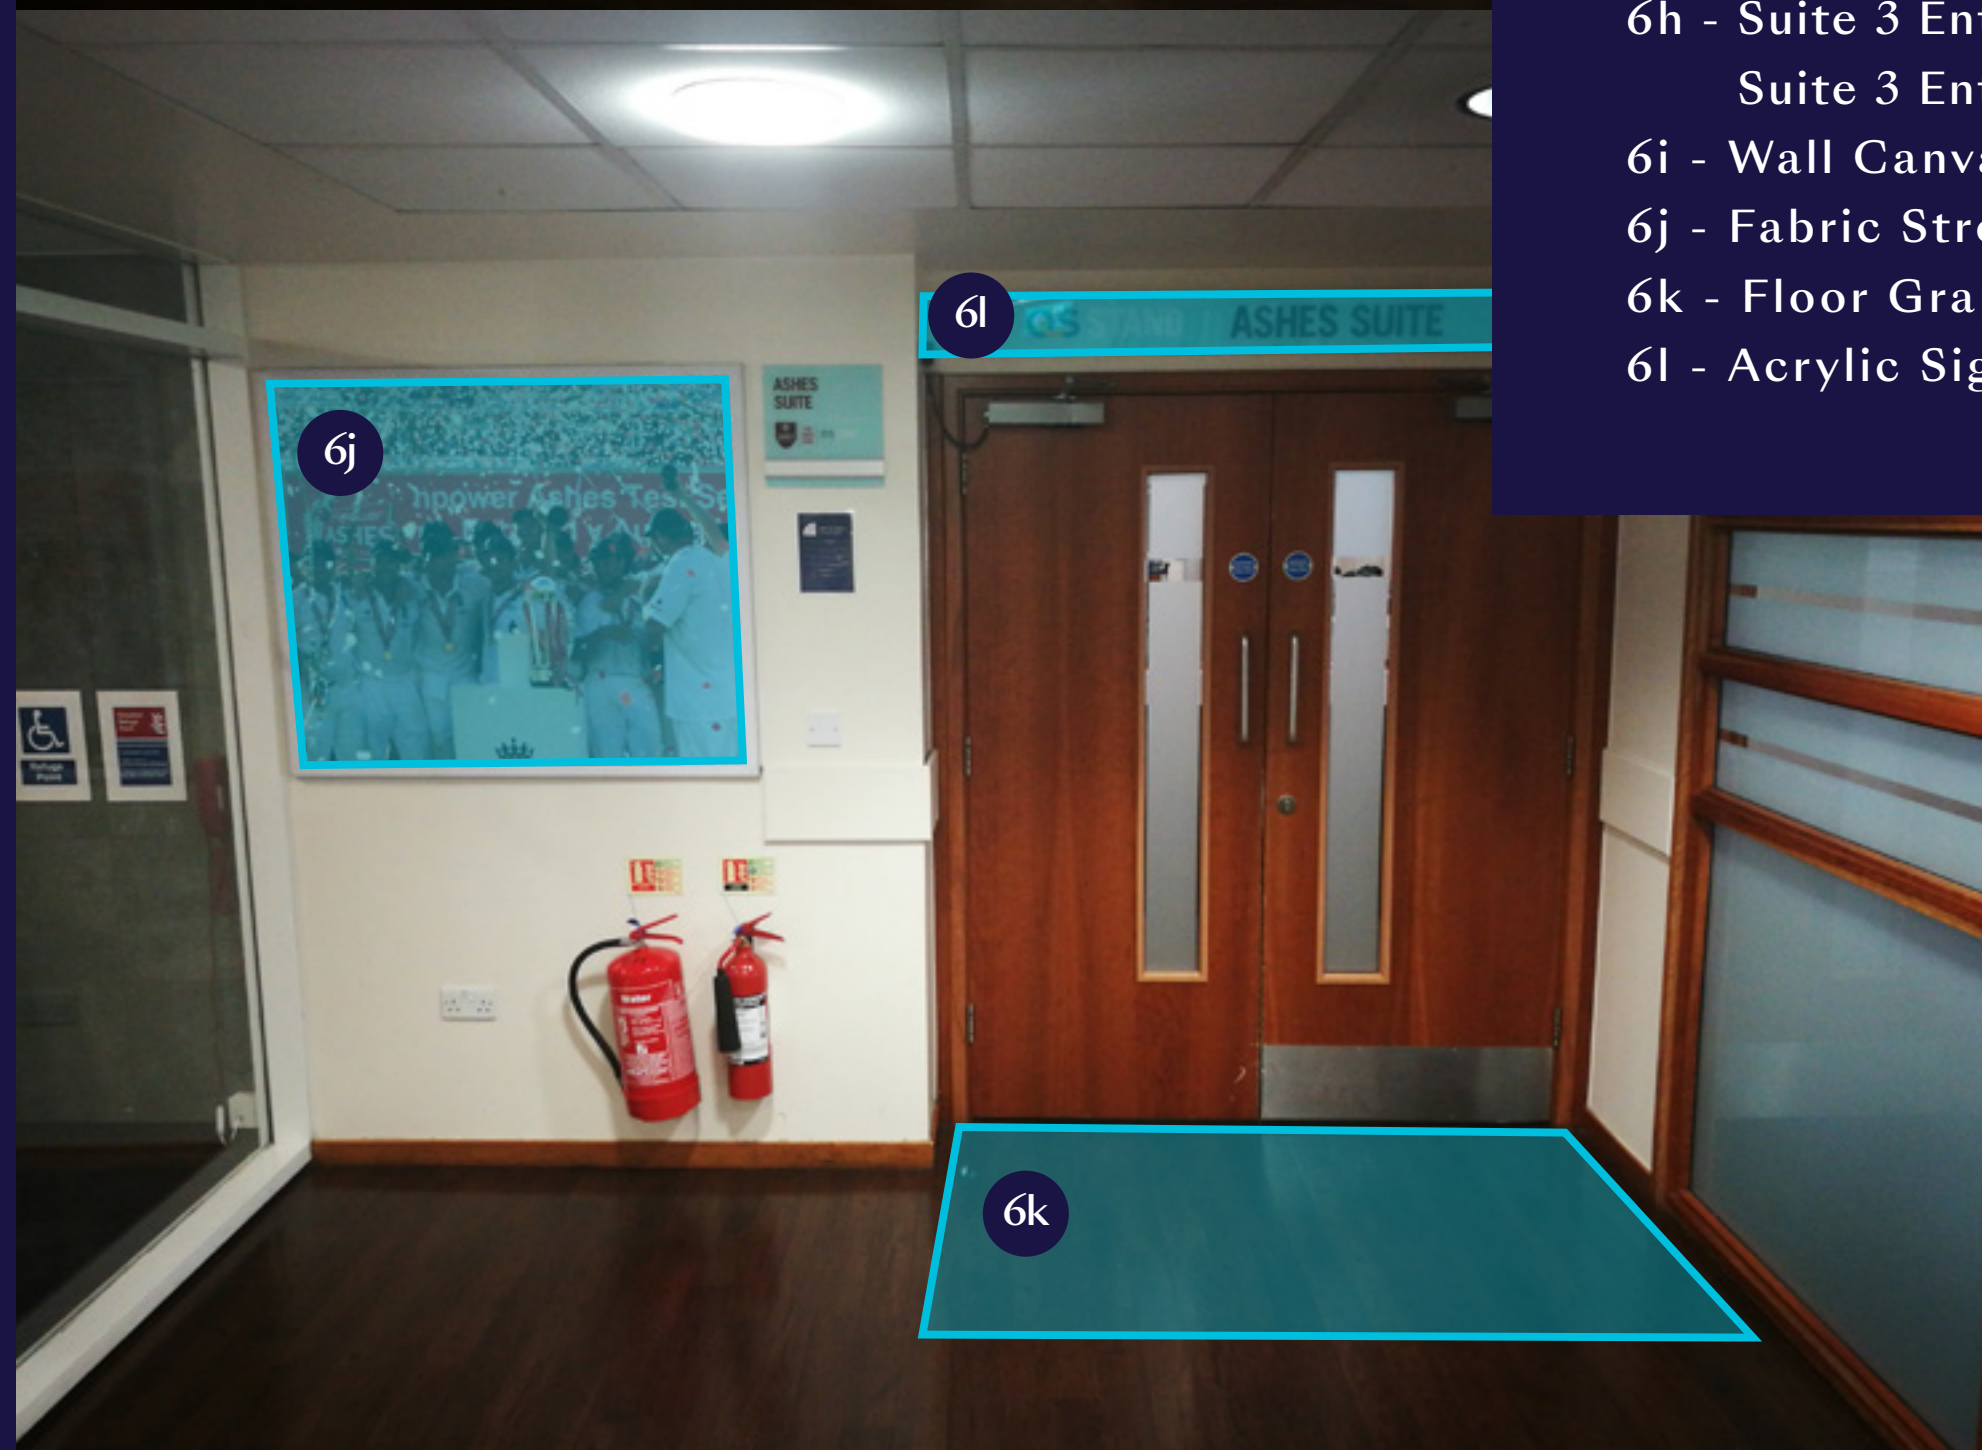

1st Floor Landing

- 1 Floor Plans
- 2 JM Finn Stand Entrance
- 3 Reception Entrance
- 4 Reception
- 5 Staircase to 1st Floor
- 6 1st Floor Landing
- 7 Ashes Suite
- 8 Staircase to 2nd Floor
- 9 2nd Floor Landing
- 10 England Suite
- 11 Jardine Suite
- 12 Suite 3
- 13 Pakistan Room
- 14 Debenture Lounge
- 15 India Room
- 16 John Major Room
- 17 Main Lifts
- 18 Second Entrance / Lift
- 19 Corinthian Roof Terrace
- 20 Galadari Stand Reception
- 21 Staircase G Floor to 175 Suite
- 22 175 Suite
- 23 Staircase 1st Floor to Duchy Suite
- 24 Duchy Suite

JM Finn Stand

Galadari Stand

1st Floor Landing

Option	Material	Price
6g - Suite 3 Entrance	2x Foamex Board	£201.00 +VAT per board
6h - Suite 3 Entrance Vinyl Cover	6x Removable Vinyl	£24.00 +VAT per panel
Suite 3 Entrance Vinyl Cover	2x Removable Vinyl	£83.00 +VAT per panel
6i - Wall Canvas	Removable Vinyl	£191.00 +VAT
6j - Fabric Strech Frame	Antislip Vinyl	£95.00 +VAT
6k - Floor Graphics	Removable Wallpaper	£110.00 +VAT
6l - Acrylic Sign Above Door	Foam Board	£14.00 +VAT