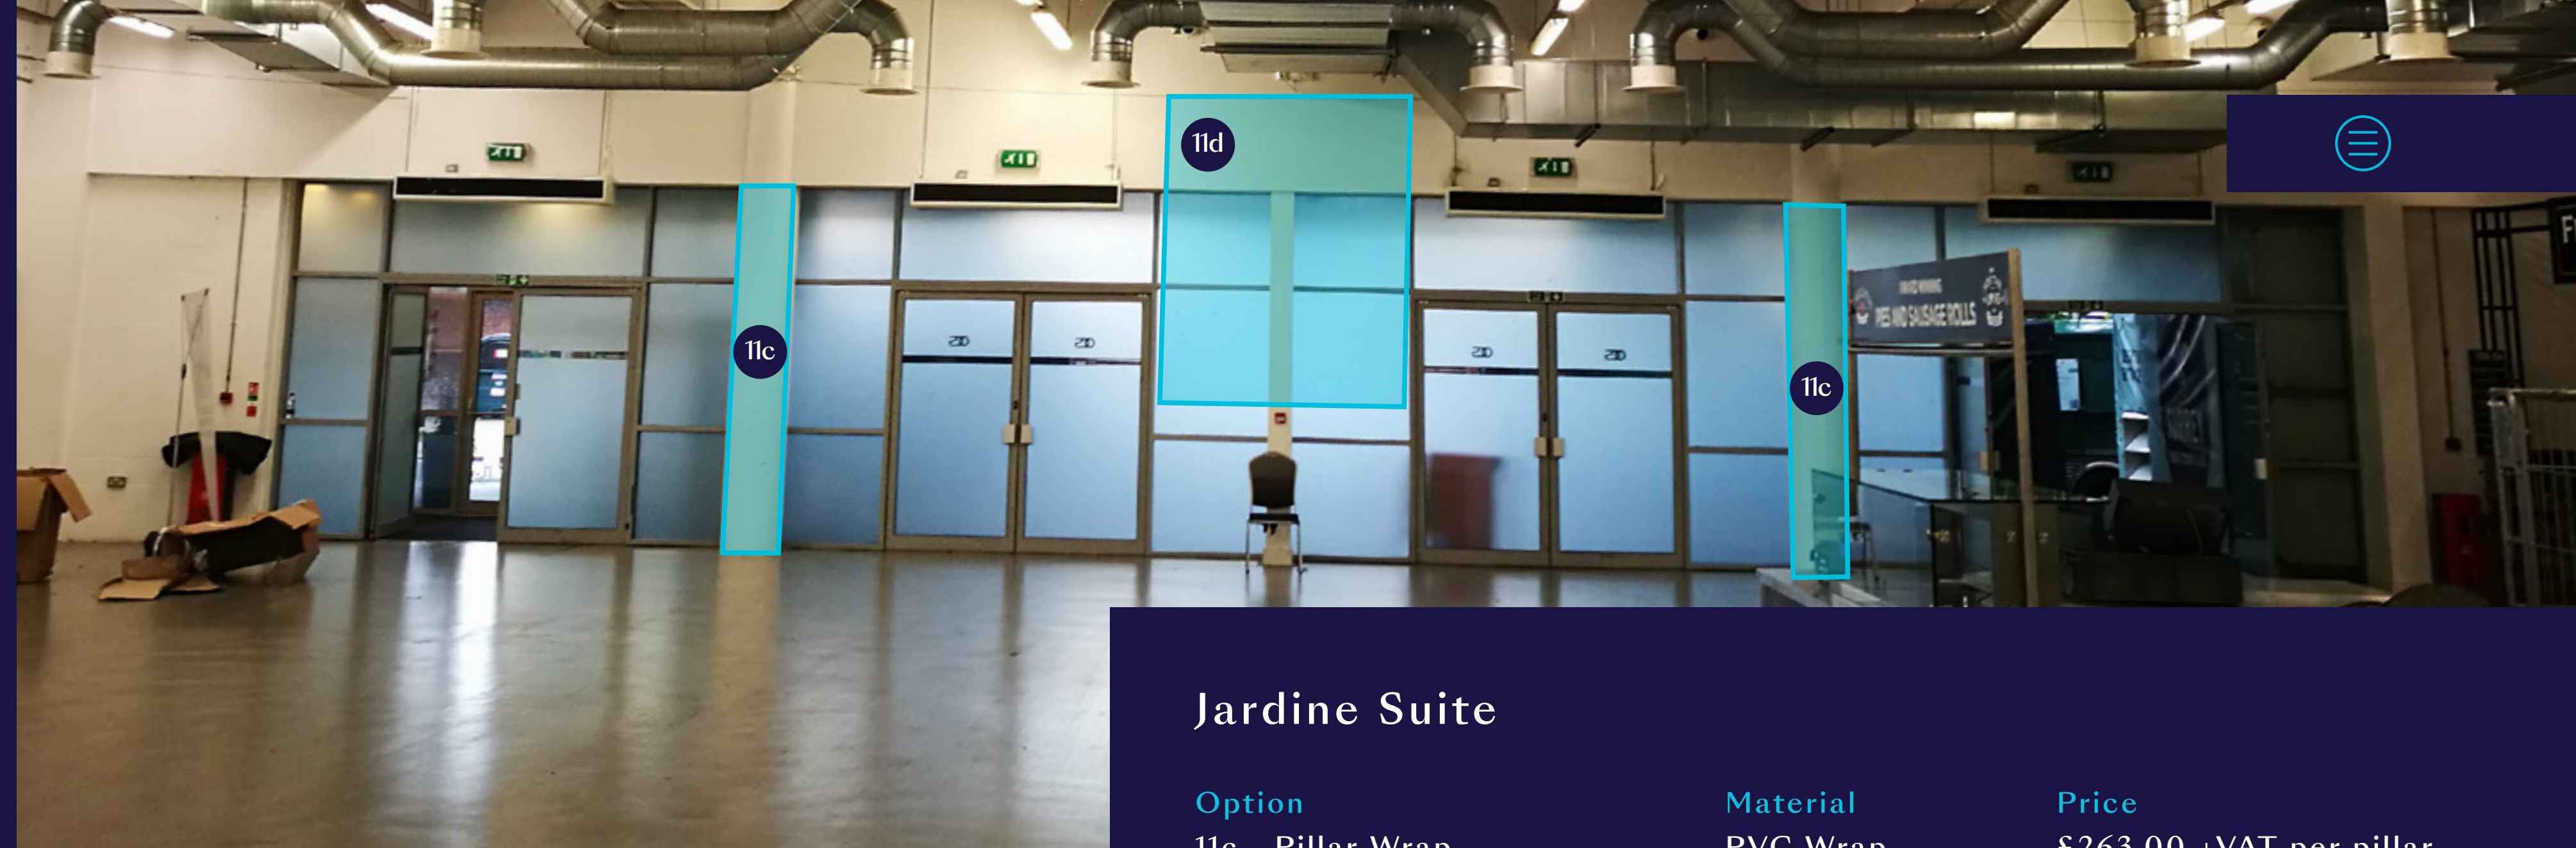

Jardine Suite

- 1 Floor Plans
- 2 JM Finn Stand Entrance
- 3 Reception Entrance
- 4 Reception
- 5 Staircase to 1st Floor
- 6 1st Floor Landing
- 7 Ashes Suite
- 8 Staircase to 2nd Floor
- 9 2nd Floor Landing
- 10 England Suite
- 11 **Jardine Suite**
- 12 Suite 3
- 13 Pakistan Room
- 14 Debenture Lounge
- 15 India Room
- 16 John Major Room
- 17 Main Lifts
- 18 Second Entrance / Lift
- 19 Corinthian Roof Terrace
- 20 Galadari Stand Reception
- 21 Staircase G Floor to 175 Suite
- 22 175 Suite
- 23 Staircase 1st Floor to Duchy Suite
- 24 Duchy Suite

Jardine Suite

Option

- 11c - Pillar Wrap
- 11d - Hanging Banner Large
- 11e - Hanging Banner Small
- 11f - Floor Graphics

Material

- PVC Wrap
- PVC
- PVC
- Antislip Vinyl

Price

- £263.00 +VAT per pillar
- £395.00 +VAT per banner
- £158.00 +VAT per banner
- £74.00 +VAT per m²

JM Finn Stand

Galadari Stand