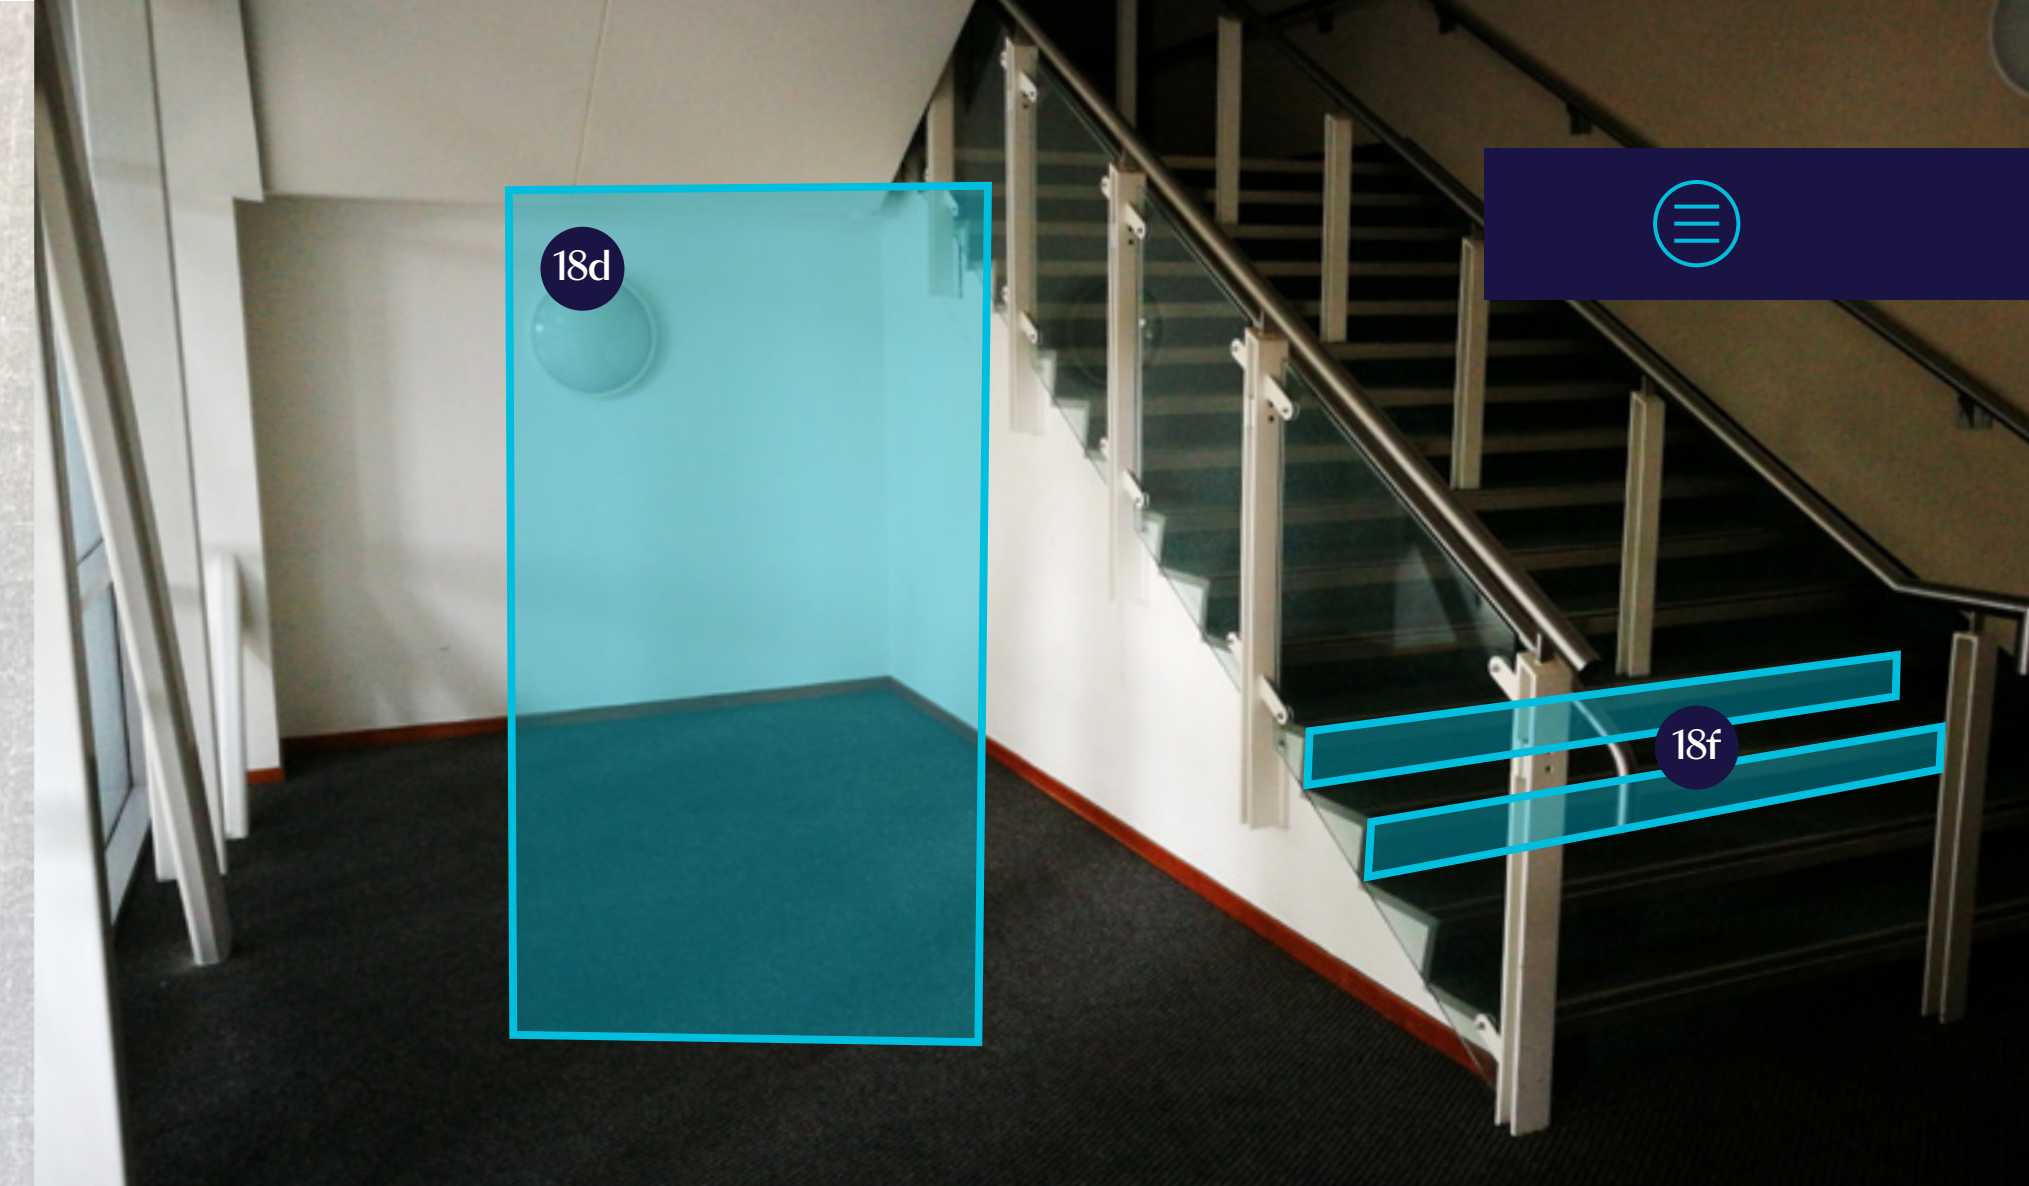

Second Entrance

- 1 Floor Plans
- 2 JM Finn Stand Entrance
- 3 Reception Entrance
- 4 Reception
- 5 Staircase to 1st Floor
- 6 1st Floor Landing
- 7 Ashes Suite
- 8 Staircase to 2nd Floor
- 9 2nd Floor Landing
- 10 England Suite
- 11 Jardine Suite
- 12 Suite 3
- 13 Pakistan Room
- 14 Debenture Lounge
- 15 India Room
- 16 John Major Room
- 17 Main Lifts
- 18 Second Entrance / Lift
- 19 Corinthian Roof Terrace
- 20 Galadari Stand Reception
- 21 Staircase G Floor to 175 Suite
- 22 175 Suite
- 23 Staircase 1st Floor to Duchy Suite
- 24 Duchy Suite

JM Finn Stand

Galadari Stand