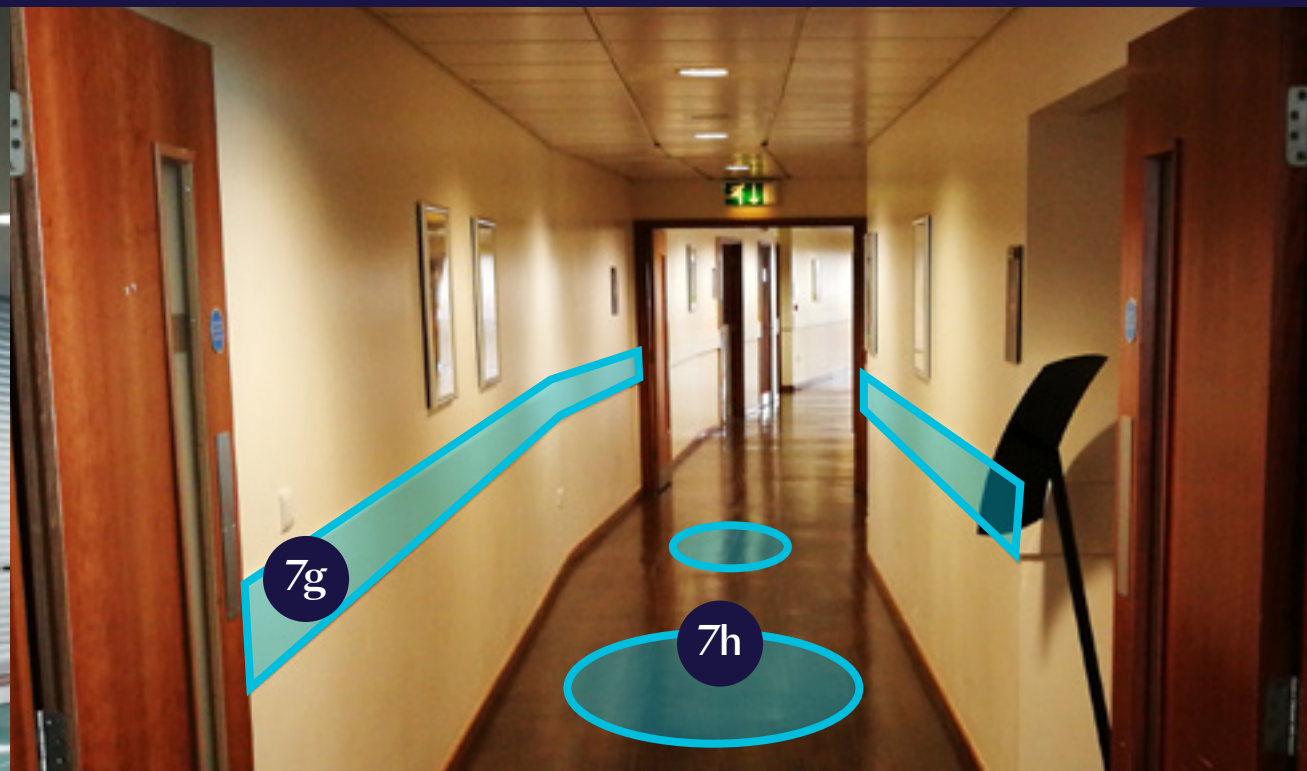

Option	Material	Price
7g - Wall Railing Vinyl	Removable Vinyl	£52.00 +VAT per panel
7h - Floor Vinyl	Antislip Vinyl	£281.00 +VAT per panel
7i - Above Door to Corridor Branding	Removable Wallpaper	£1967.00 +VAT