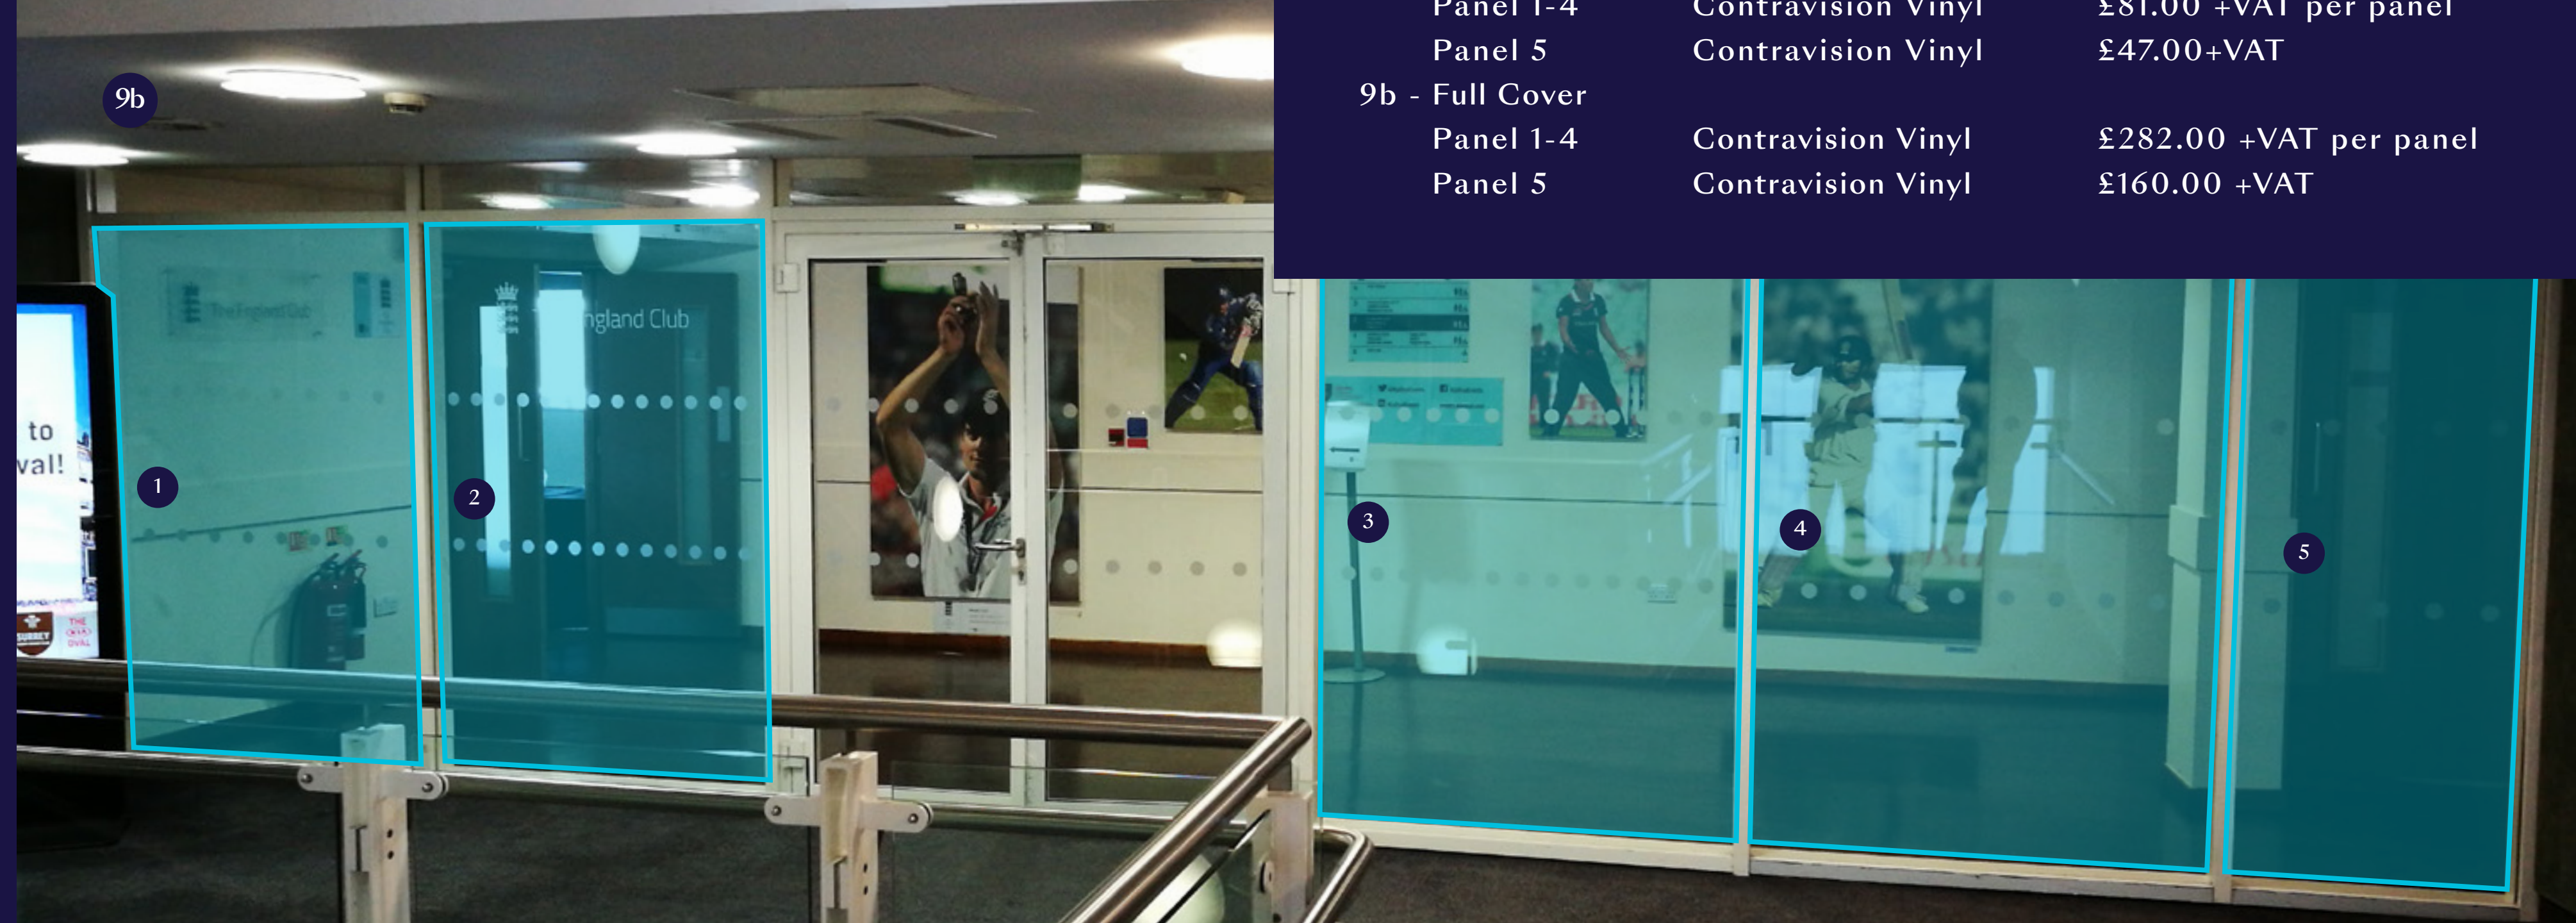

9b

2nd Floor Landing - Glass Entrance

Option	Material	Price
9a - Strip Cover		
Panel 1-4	Contravision Vinyl	£81.00 +VAT per panel
Panel 5	Contravision Vinyl	£47.00+VAT
9b - Full Cover		
Panel 1-4	Contravision Vinyl	£282.00 +VAT per panel
Panel 5	Contravision Vinyl	£160.00 +VAT