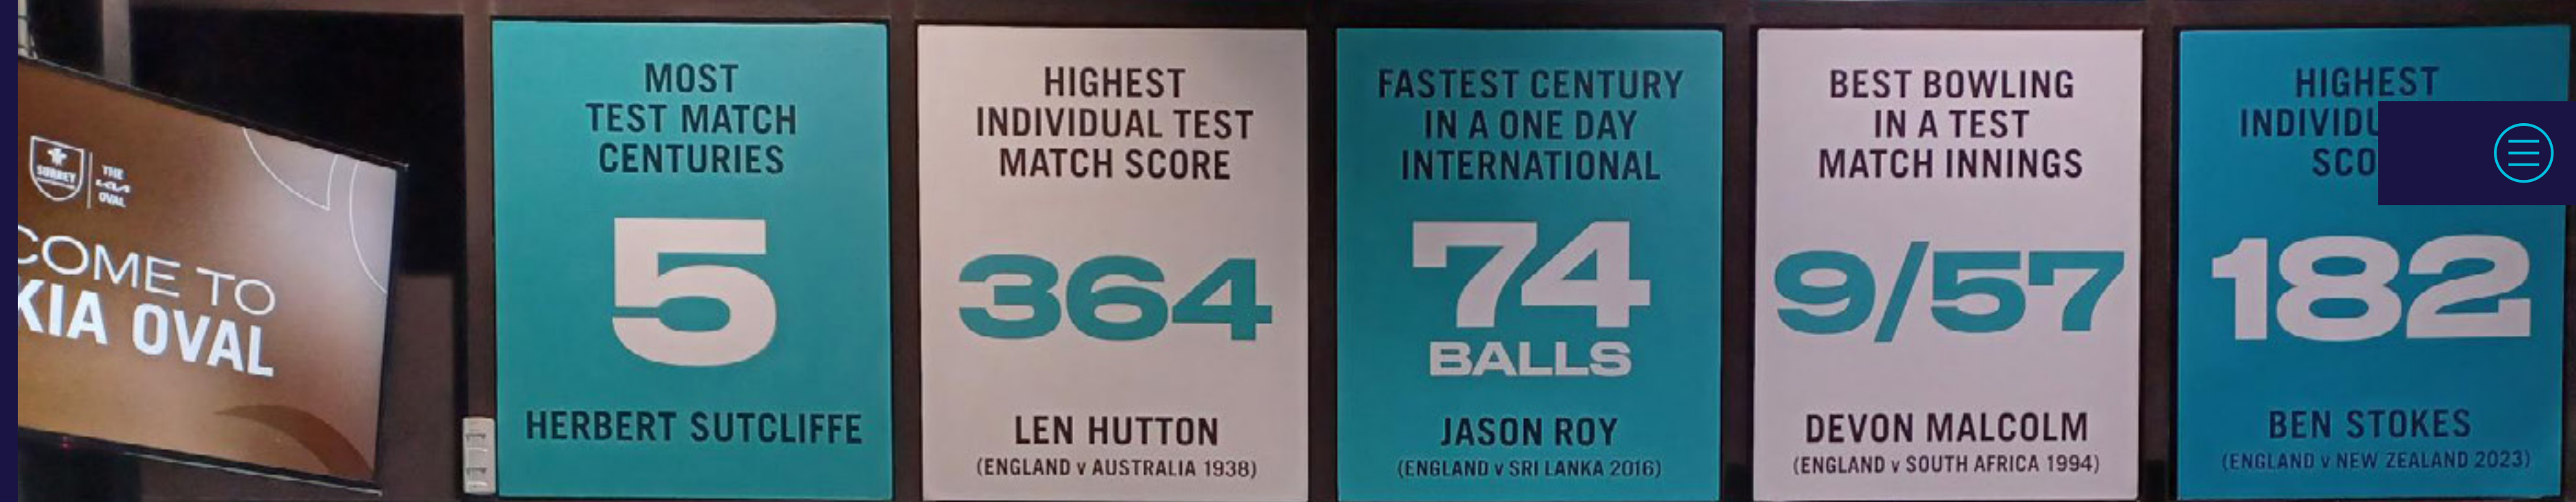

Duchy Suite – Windows

- 1 Floor Plans
- 2 JM Finn Stand Entrance
- 3 Reception Entrance
- 4 Reception
- 5 Staircase to 1st Floor
- 6 1st Floor Landing
- 7 Ashes Suite
- 8 Staircase to 2nd Floor
- 9 2nd Floor Landing
- 10 England Suite
- 11 Jardine Suite
- 12 Suite 3
- 13 Pakistan Room
- 14 Debenture Lounge
- 15 India Room
- 16 John Major Room
- 17 Main Lifts
- 18 Second Entrance / Lift
- 19 Corinthian Roof Terrace
- 20 Galadari Stand Reception
- 21 Staircase G Floor to 175 Suite
- 22 175 Suite
- 23 Staircase 1st Floor to Duchy Suite
- 24 Duchy Suite

JM Finn Stand

Galadari Stand

Duchy Suite – Windows

Option	Material	Price
24f - Single Window (2x)	Vinyl	£255.00 +VAT (Each)
24g - All Windows	Vinyl	£1,275.00 +VAT
24h - Window Strip (2x)	Vinyl	£69.00 +VAT (Each)
24i - Glass Door (1x)	Vinyl	£360.00 +VAT