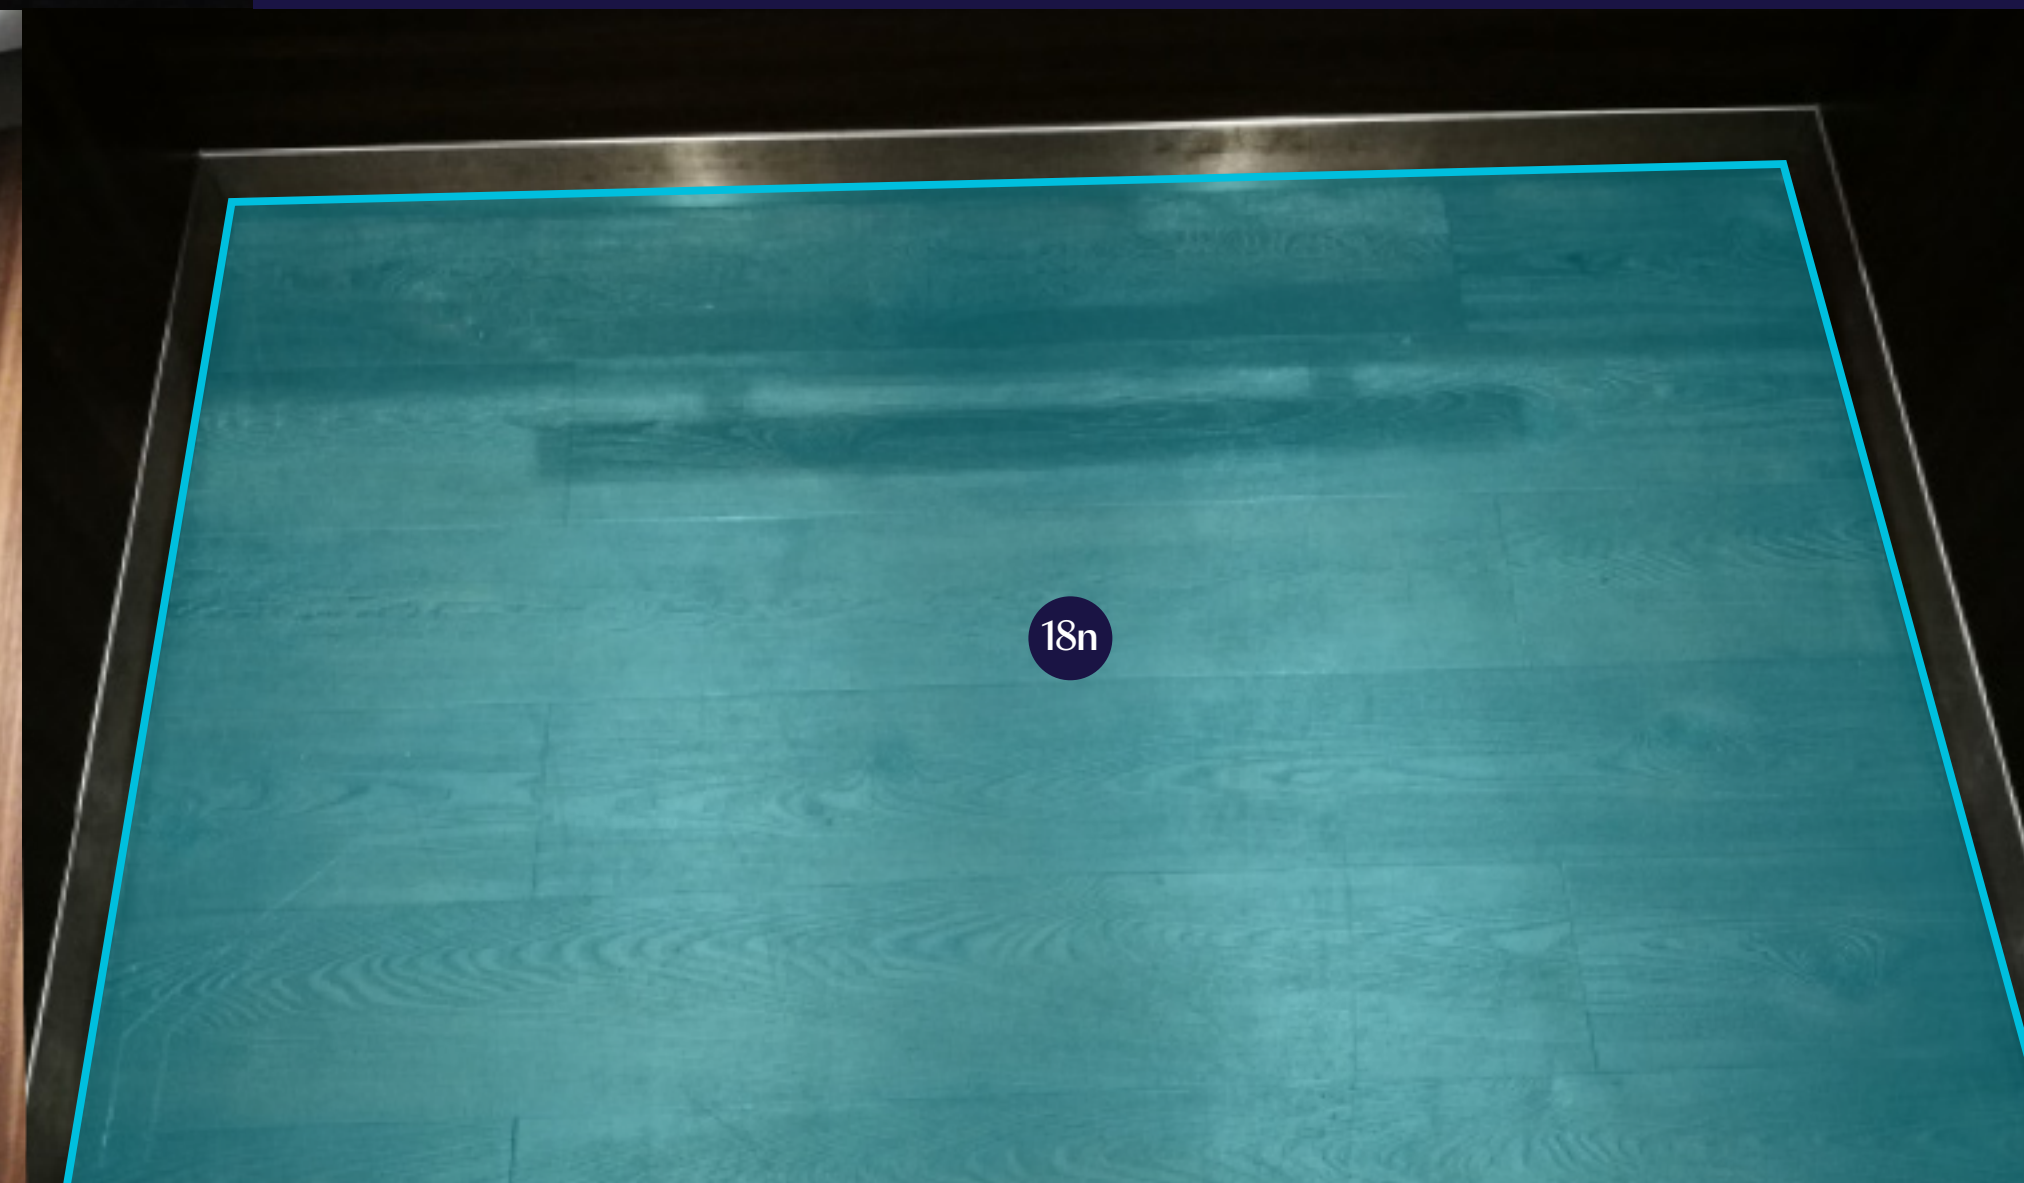

Second Entrance - Lift

- 1 Floor Plans
- 2 JM Finn Stand Entrance
- 3 Reception Entrance
- 4 Reception
- 5 Staircase to 1st Floor
- 6 1st Floor Landing
- 7 Ashes Suite
- 8 Staircase to 2nd Floor
- 9 2nd Floor Landing
- 10 England Suite
- 11 Jardine Suite
- 12 Suite 3
- 13 Pakistan Room
- 14 Debenture Lounge
- 15 India Room
- 16 John Major Room
- 17 Main Lifts
- 18 **Second Entrance / Lift**
- 19 Corinthian Roof Terrace
- 20 Galadari Stand Reception
- 21 Staircase G Floor to 175 Suite
- 22 175 Suite
- 23 Staircase 1st Floor to Duchy Suite
- 24 Duchy Suite

JM Finn Stand

Galadari Stand

Second Entrance - Lift

Option	Material	Price
18l - Mirror area	Removable Vinyl	£112.00 +VAT
18m - Elevator Door	Removable Vinyl	£60.00 +VAT
18n - Floor Area	Antislip Vinyl	£160.00 +VAT