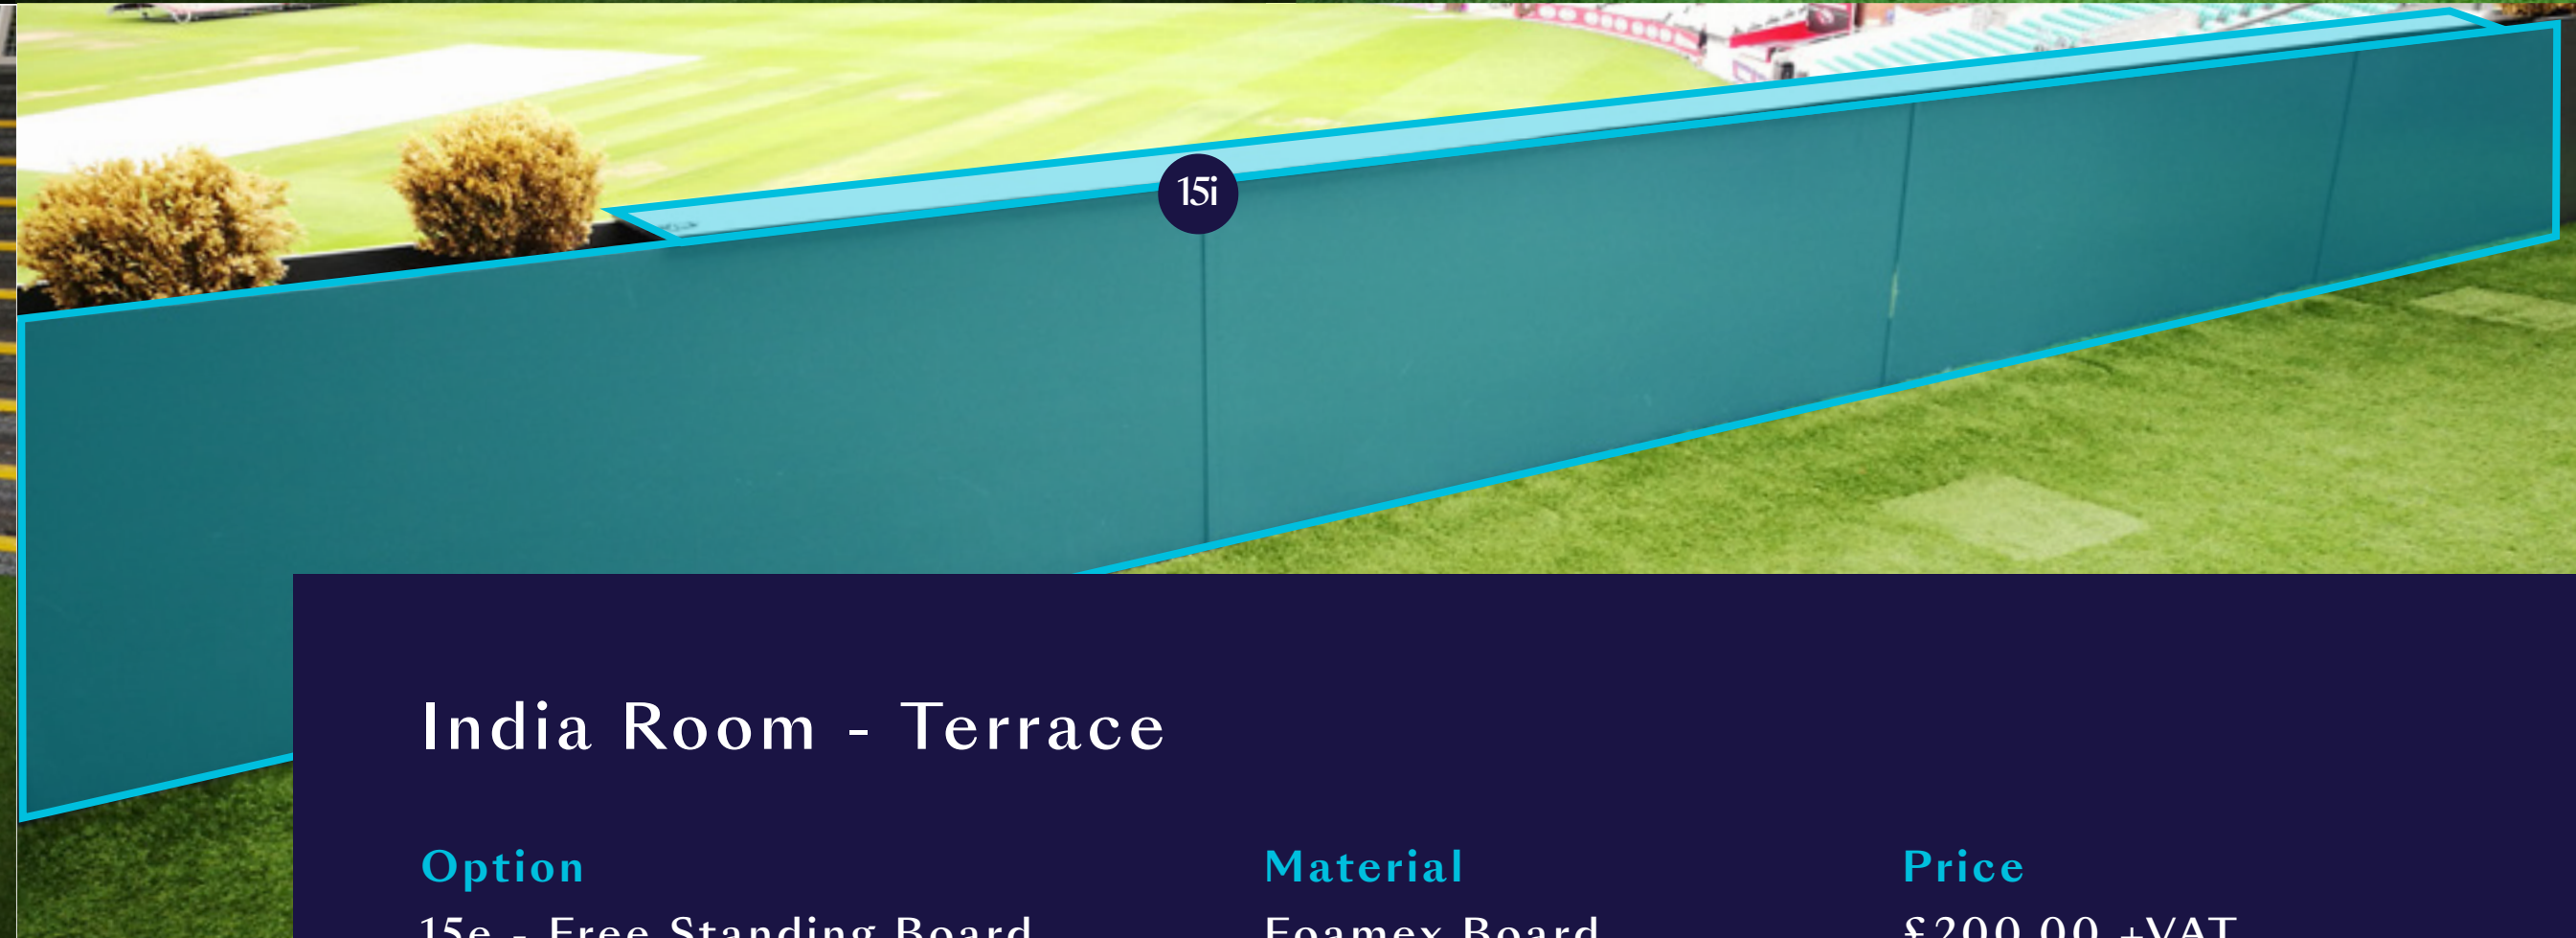

India Room - Terrace

- 1 Floor Plans
- 2 JM Finn Stand Entrance
- 3 Reception Entrance
- 4 Reception
- 5 Staircase to 1st Floor
- 6 1st Floor Landing
- 7 Ashes Suite
- 8 Staircase to 2nd Floor
- 9 2nd Floor Landing
- 10 England Suite
- 11 Jardine Suite
- 12 Suite 3
- 13 Pakistan Room
- 14 Debenture Lounge
- 15 India Room
- 16 John Major Room
- 17 Main Lifts
- 18 Second Entrance / Lift
- 19 Corinthian Roof Terrace
- 20 Galadari Stand Reception
- 21 Staircase G Floor to 175 Suite
- 22 175 Suite
- 23 Staircase 1st Floor to Duchy Suite
- 24 Duchy Suite

JM Finn Stand

Galadari Stand

India Room - Terrace

Option	Material	Price
15e - Free Standing Board	Foamex Board	£200.00 +VAT
15f - Bar Branding	Removable Wallpaper	£321.00 +VAT
	Removable Wallpaper	£114.00 +VAT
15g - Wall Branding	Foam Board	£226.00 +VAT
15h - Outside Unit, Top Cover	Removable Vinyl	£99.00 +VAT
	Removable Vinyl	£108.00 +VAT
15i - Low Wall, Top Cover	Removable Vinyl	£168.00 +VAT
	Removable Vinyl	£146.00 +VAT
15j - Barrier Branding	Foam Board	£70.00 +VAT per panel
15k - Table Top	Removable Vinyl	£28.00 +VAT per table