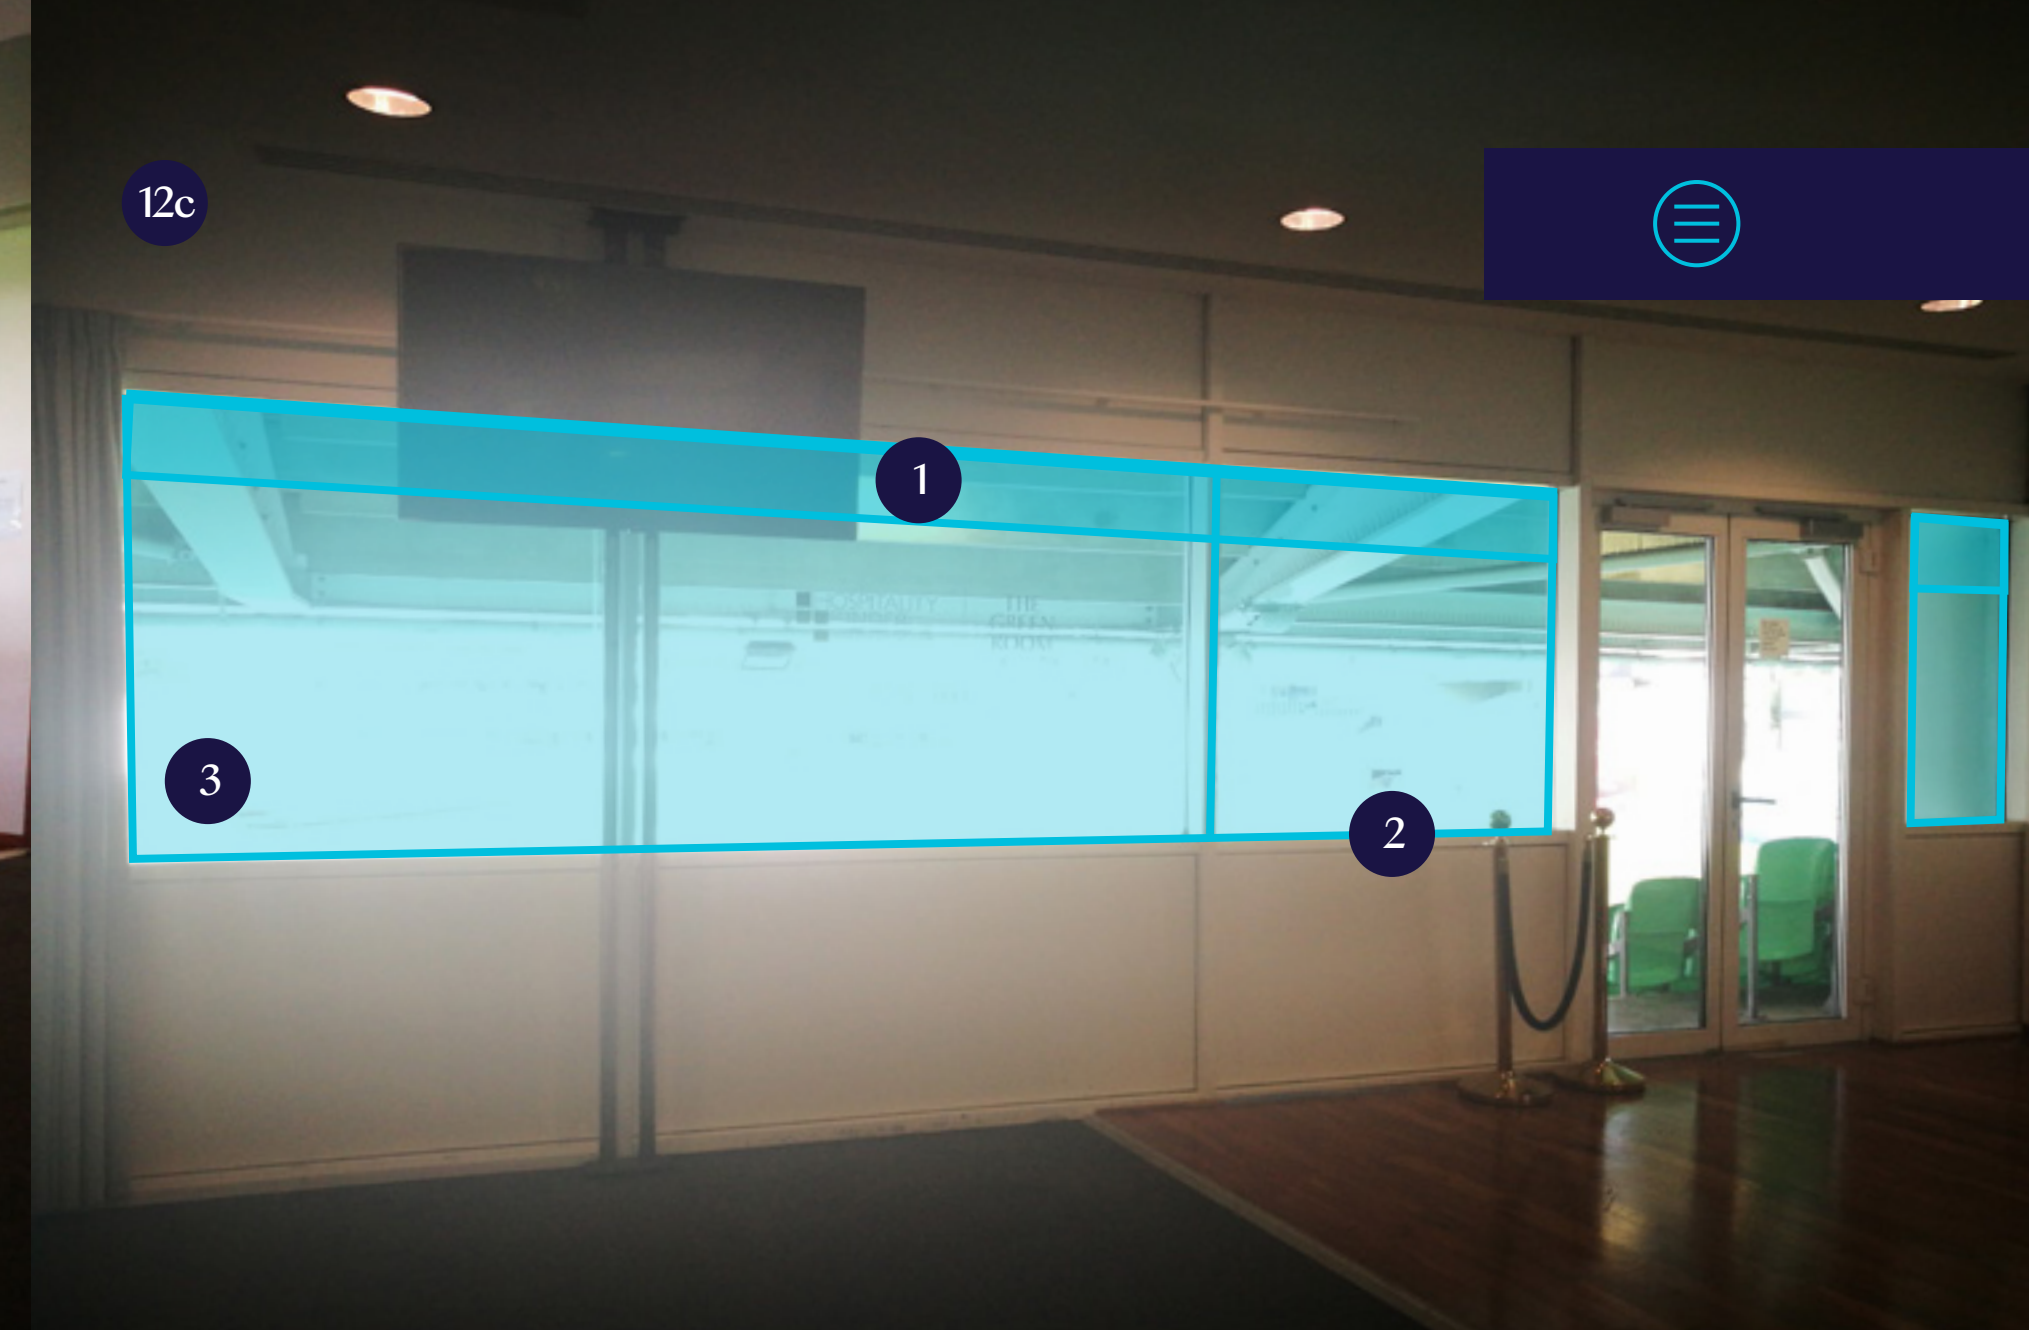

Suite 3

- 1 Floor Plans
- 2 JM Finn Stand Entrance
- 3 Reception Entrance
- 4 Reception
- 5 Staircase to 1st Floor
- 6 1st Floor Landing
- 7 Ashes Suite
- 8 Staircase to 2nd Floor
- 9 2nd Floor Landing
- 10 England Suite
- 11 Jardine Suite
- 12 Suite 3
- 13 Pakistan Room
- 14 Debenture Lounge
- 15 India Room
- 16 John Major Room
- 17 Main Lifts
- 18 Second Entrance / Lift
- 19 Corinthian Roof Terrace
- 20 Galadari Stand Reception
- 21 Staircase G Floor to 175 Suite
- 22 175 Suite
- 23 Staircase 1st Floor to Duchy Suite
- 24 Duchy Suite