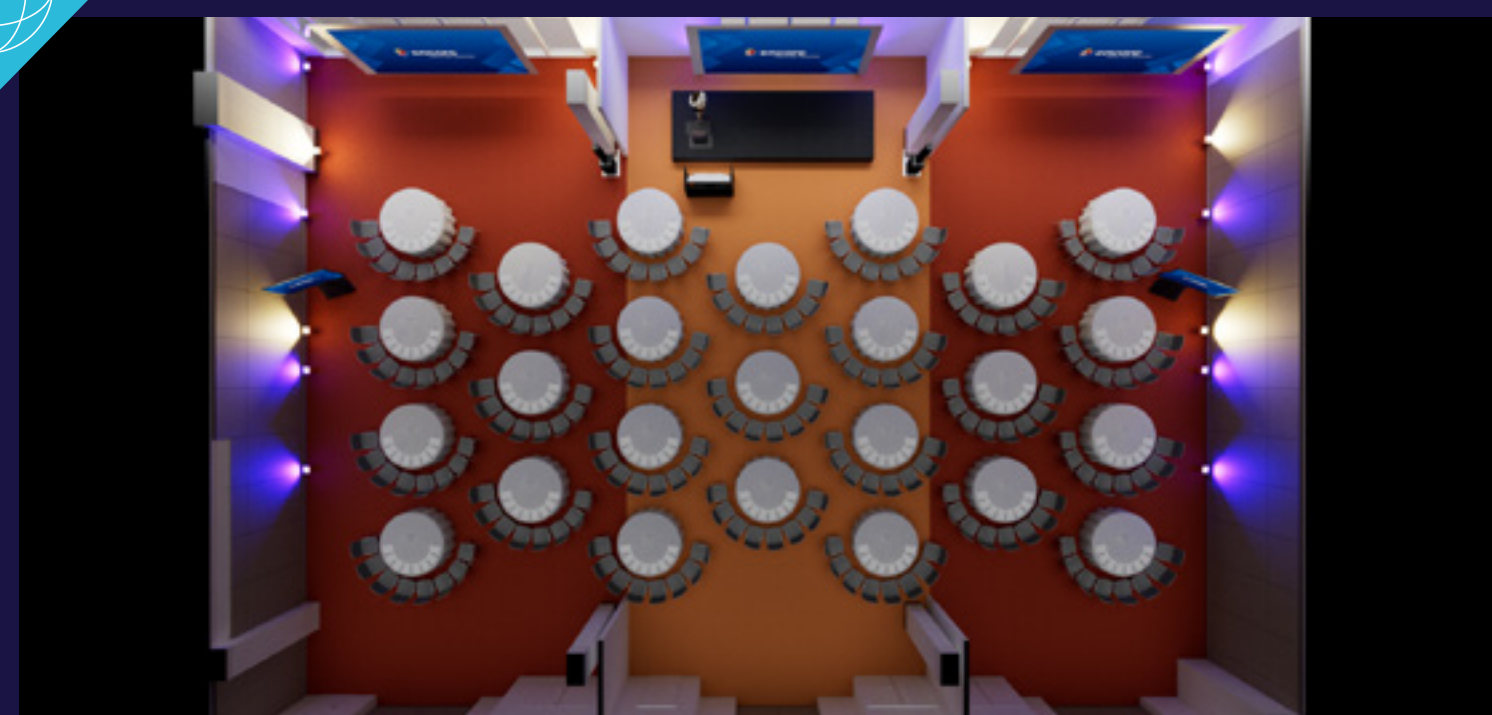

## 2- Maestro SILVER

This package includes a twins screen scenice backdrop with a lectern & stage.

Screen 3.25m x 1.83m drap kit

Twin 13K Lumen 4K projectors, 2 55" comfort monitors, switcher & laptops

Conference lectern 2 wireless microphones

# 4-Playel 12-15 Gold

This package includes a single screen projection with a lectern and a stage.

This package builds on the existing room screens to give a complete event setup.

Two 75" relay screens, comfort monitor, laptop & switcher.

Conference lectern  
2 wireless microphones

4 Column speaker system, 4 wireless microphones and mixer.

5m x 2m stage.

AV team, setup, show & derig

12 LED floor projectors

Starting from  
**7,000€**  
ex VAT

# 5-Playel 12-15 Silver

This package completes the existing room setup.

Included venue screens & projectors.

Comfort monitor, laptop & switcher.

Conference lectern  
2 wireless microphones

4 Column speaker system, 4 wireless microphones and mixer.