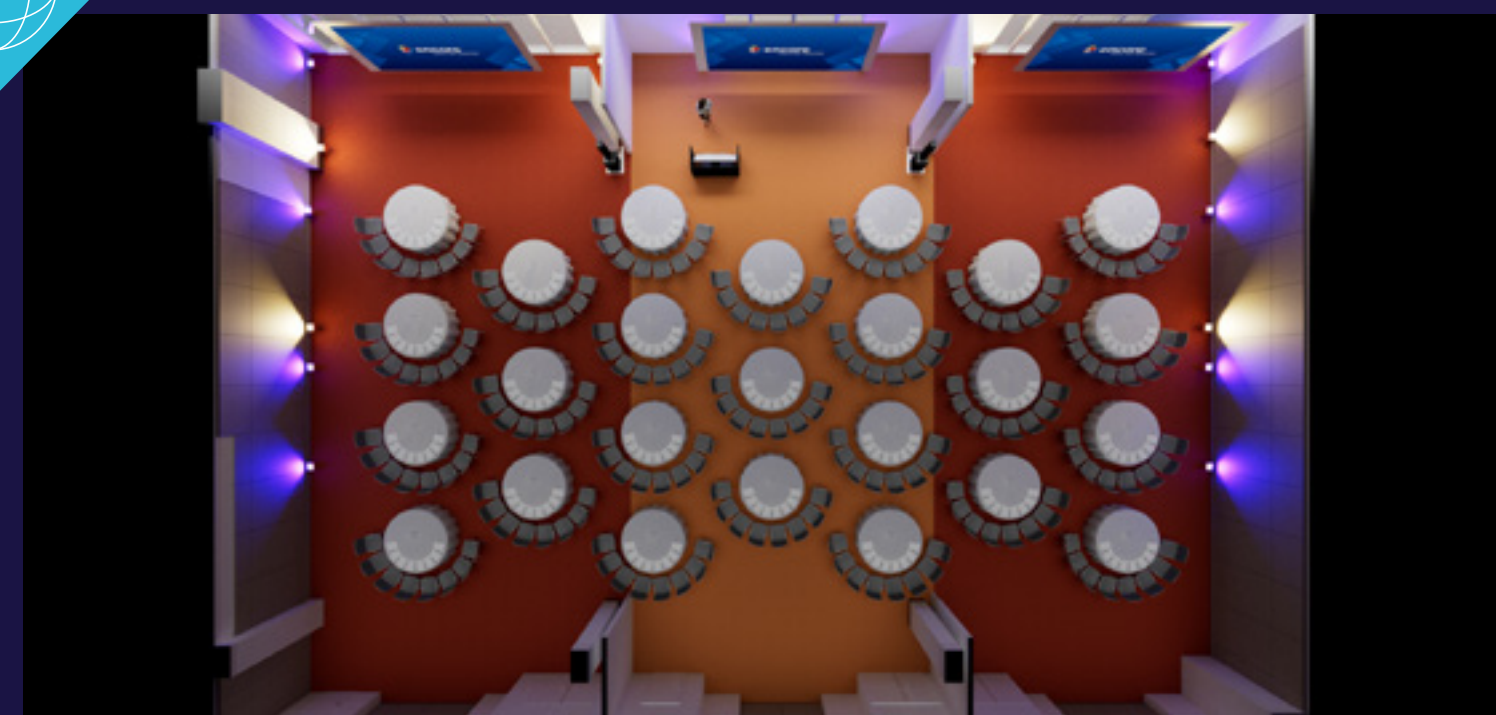

Starting from
3,500€
ex VAT

Package prices have been provided as a guide and may vary according to final event timings and an agreed schedule for setup and removal.