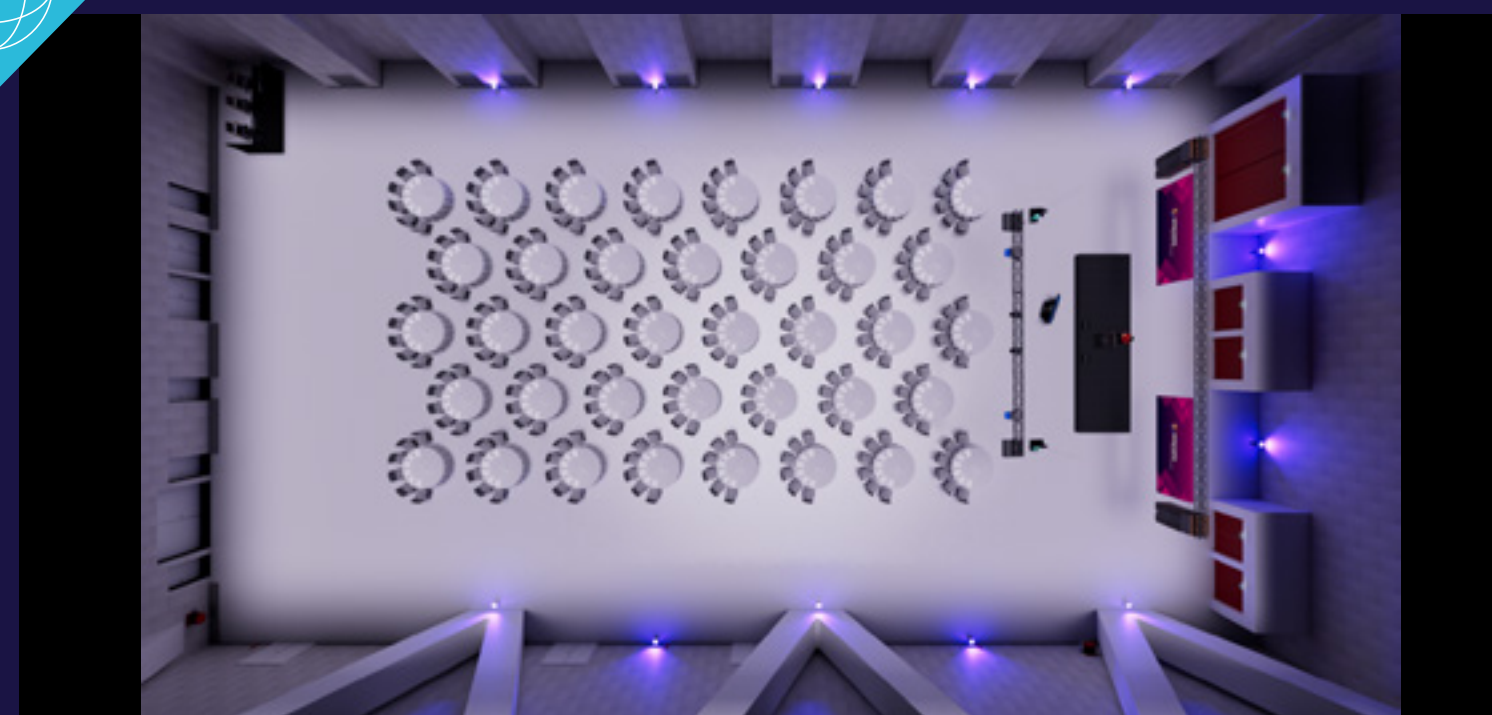

## 2- Maestro SILVER

This package includes a twins screen scenice backdrop with a lectern & stage.

Screen 3.25m x 1.83m drap kit

Twin 13K Lumen 4K projectors, 2 55" comfort monitors, switcher & laptops

Conference lectern 2 wireless microphones

# 3-Maestro Bronze

This package includes a twin screen projection with a lectern & stage.

Twin screens 4m x 2.3m

Twin 13K lumen 4K projectors, 1 55" comfort monitors, switcher & laptops

Conference lectern  
2 wireless microphones

# 4-Playel 12-15 Gold

This package includes a single screen projection with a lectern and a stage.

This package builds on the existing room screens to give a complete event setup.

Two 75" relay screens, comfort monitor, laptop & switcher.

# 5-Playel 12-15 Silver

This package completes the existing room setup.

Included venue screens & projectors.

Comfort monitor, laptop & switcher.

Conference lectern  
2 wireless microphones

4 Column speaker system, 4 wireless microphones and mixer.