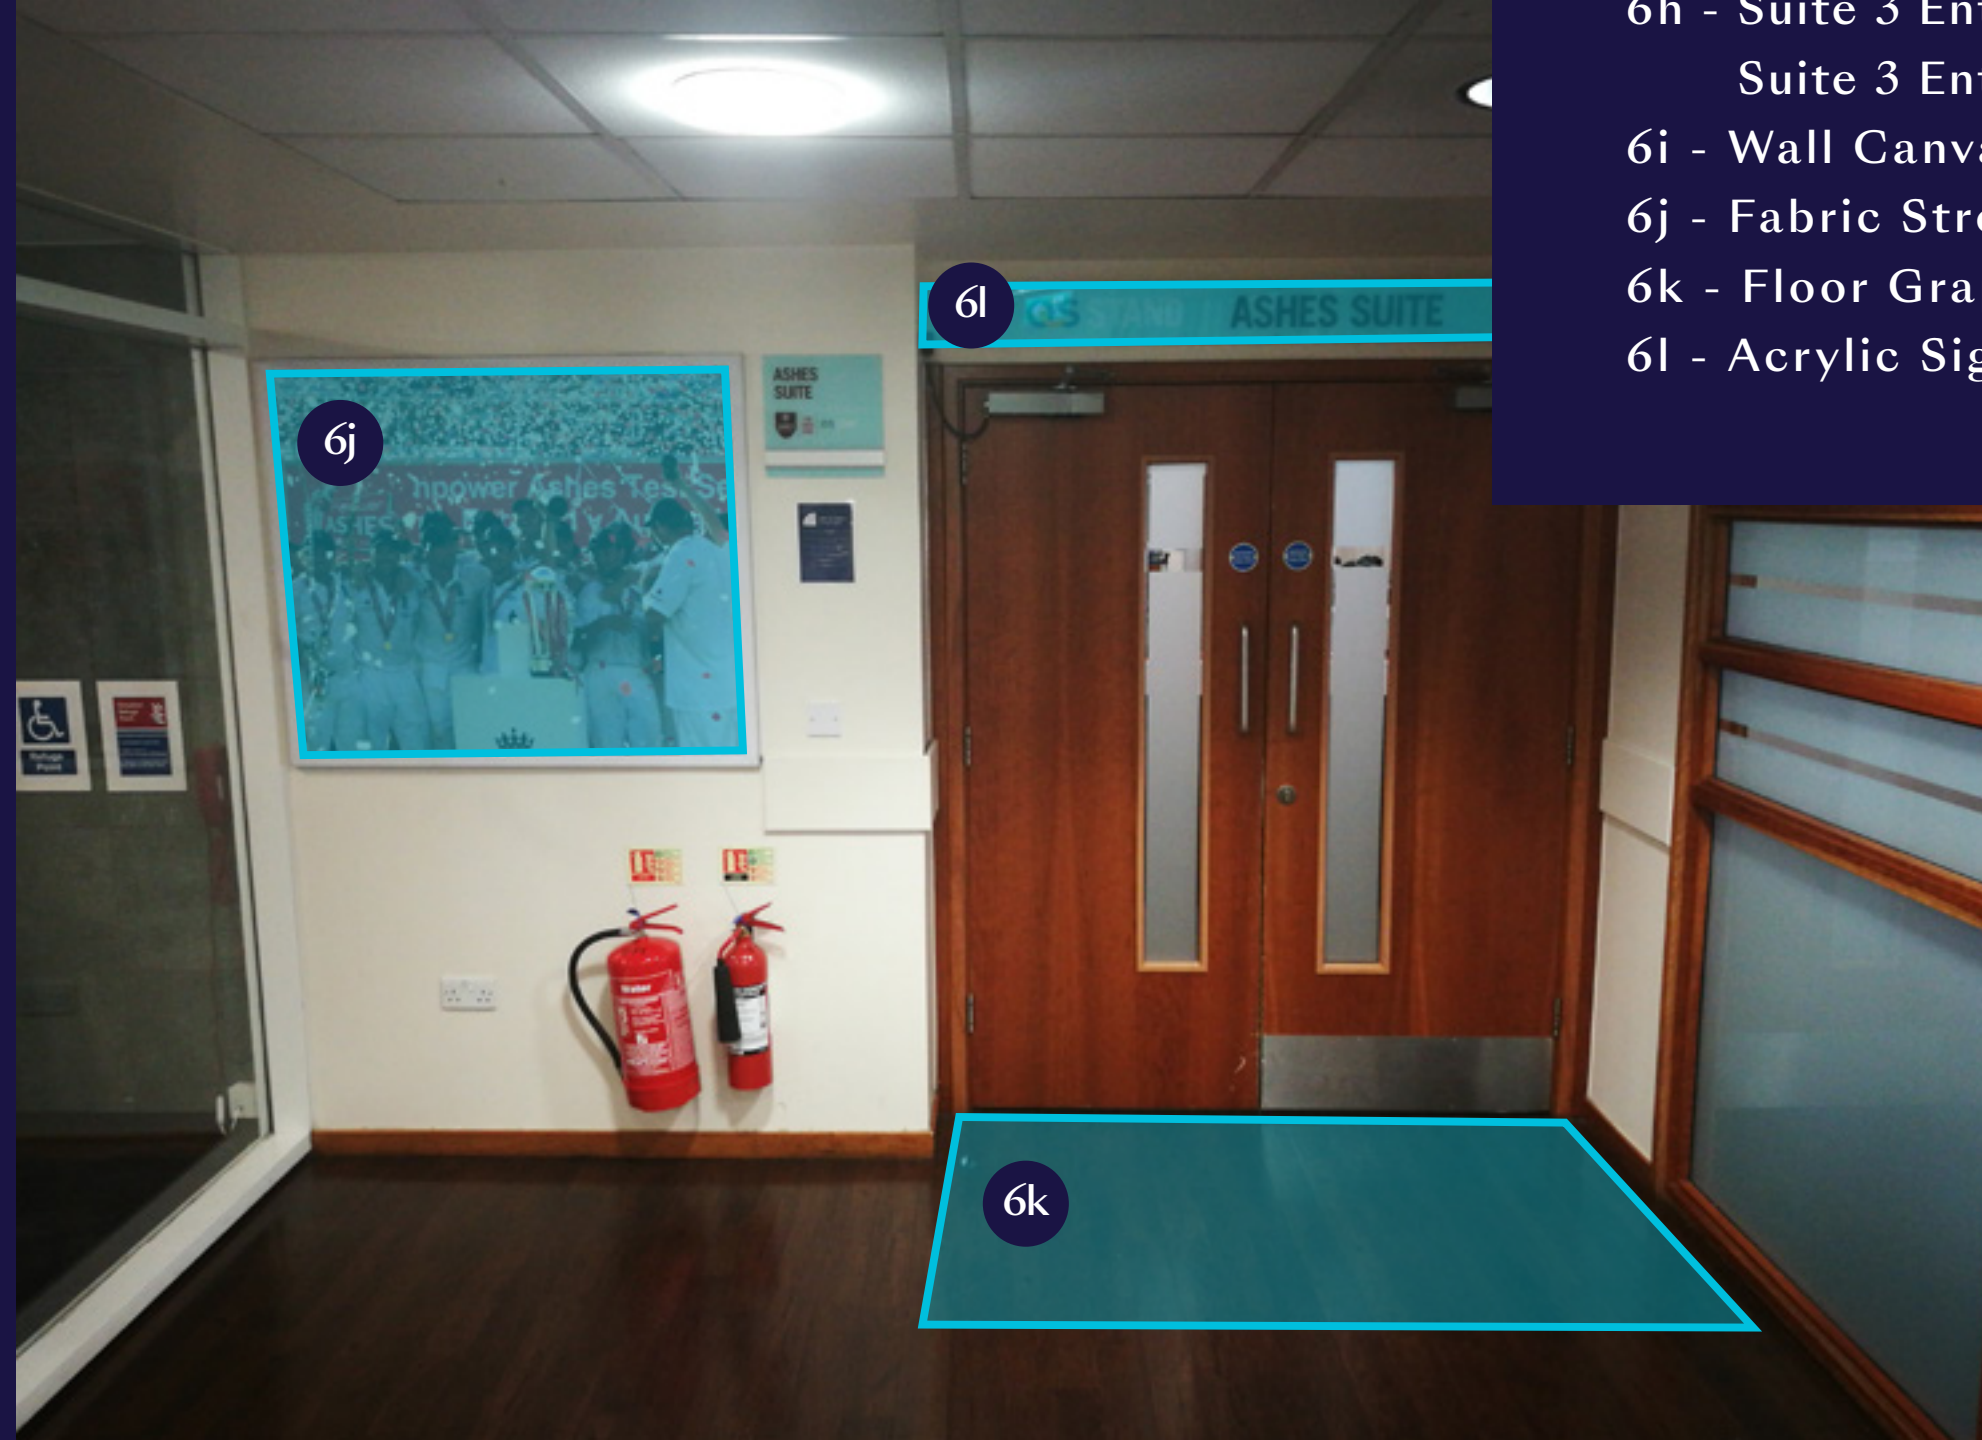

1st Floor Landing

- 1 Floor Plans
- 2 JM Finn Stand Entrance
- 3 Reception Entrance
- 4 Reception
- 5 Staircase to 1st Floor
- 6 1st Floor Landing
- 7 Ashes Suite
- 8 Staircase to 2nd Floor
- 9 2nd Floor Landing
- 10 England Suite
- 11 Jardine Suite
- 12 Suite 3
- 13 Pakistan Room
- 14 Debenture Lounge
- 15 India Room
- 16 John Major Room
- 17 Main Lifts
- 18 Second Entrance / Lift
- 19 Corinthian Roof Terrace
- 20 Galadari Stand Reception
- 21 Staircase G Floor to 175 Suite
- 22 175 Suite
- 23 Staircase 1st Floor to Duchy Suite
- 24 Duchy Suite

JM Finn Stand

Galadari Stand

1st Floor Landing

Option

- 6g - Suite 3 Entrance
- 6h - Suite 3 Entrance Vinyl Cover
- Suite 3 Entrance Vinyl Cover
- 6i - Wall Canvas
- 6j - Fabric Stretch Frame
- 6k - Floor Graphics
- 6l - Acrylic Sign Above Door

Material

- 2x Foamex Board
- 6x Removable Vinyl
- 2x Removable Vinyl
- Removable Vinyl
- Antislip Vinyl
- Removable Wallpaper
- Foam Board

Price

- £201.00 +VAT per board
- £24.00 +VAT per panel
- £83.00 +VAT per panel
- £191.00 +VAT
- £95.00 +VAT
- £110.00 +VAT
- £14.00 +VAT