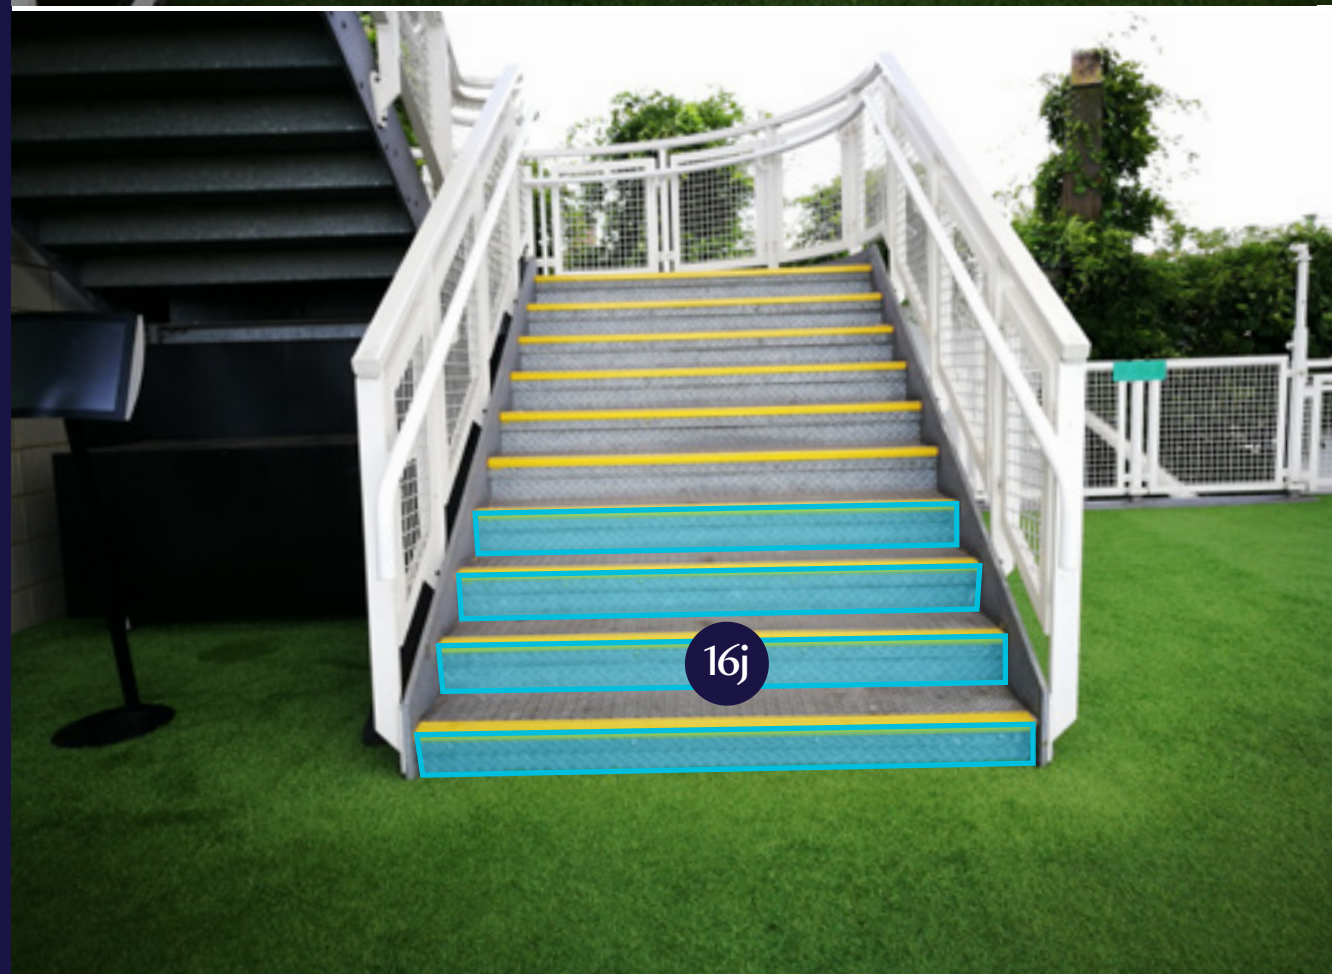

John Major Room - Terrace

- 1 Floor Plans
- 2 JM Finn Stand Entrance
- 3 Reception Entrance
- 4 Reception
- 5 Staircase to 1st Floor
- 6 1st Floor Landing
- 7 Ashes Suite
- 8 Staircase to 2nd Floor
- 9 2nd Floor Landing
- 10 England Suite
- 11 Jardine Suite
- 12 Suite 3
- 13 Pakistan Room
- 14 Debenture Lounge
- 15 India Room
- 16 John Major Room
- 17 Main Lifts
- 18 Second Entrance / Lift
- 19 Corinthian Roof Terrace
- 20 Galadari Stand Reception
- 21 Staircase G Floor to 175 Suite
- 22 175 Suite
- 23 Staircase 1st Floor to Duchy Suite
- 24 Duchy Suite

JM Finn Stand

Galadari Stand

John Major Room - Terrace

Option	Material	Price
16g - Free Standing Board	Foamex Board	£200.00 +VAT
16h - Wall Area - Panel 1 Wall Area - Panel 2	Foamex Board	£152.00 +VAT
	Foamex Board	£259.00 +VAT
16i - Outside Unit, Top Cover Outside Unit, Face Cover	Removable Vinyl	£102.00 +VAT
	Removable Vinyl	£87.00 +VAT
16j - Stairwell Riser Graphics	10x Foamex Board	£24.00 +VAT per step
16k - Pillar Wrap	PVC Wrap	£217.00 +VAT per pillar
16l - Table Top Table Top	Removable Vinyl	£28.00 +VAT
	Removable Vinyl	£117.00 +VAT