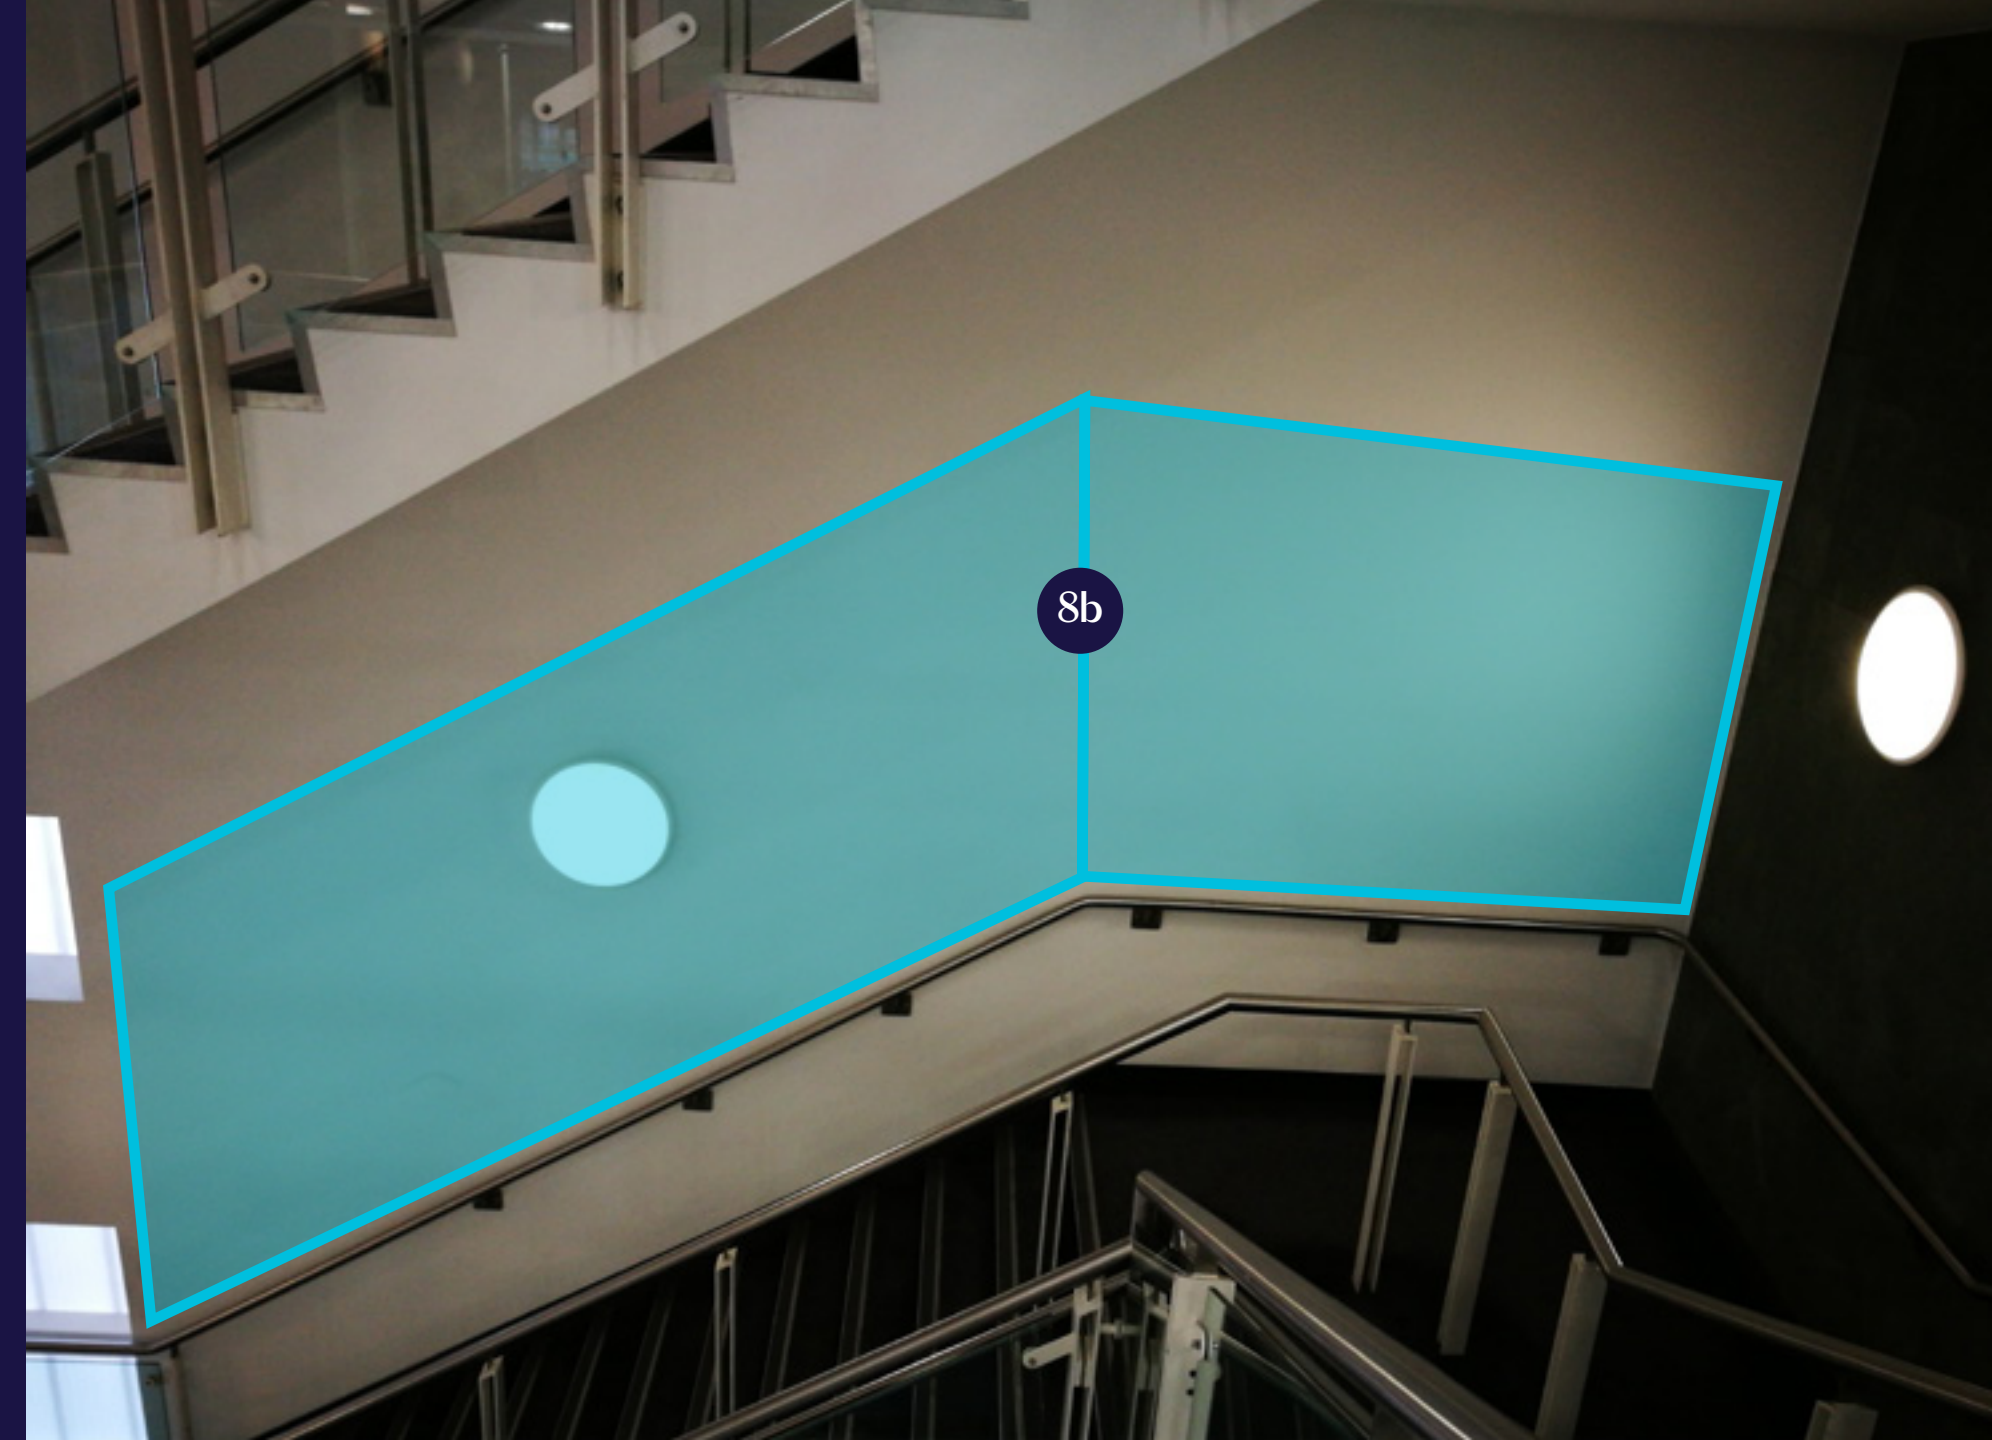

Staircase to 2nd Floor - Wall Area

- 1 Floor Plans
- 2 JM Finn Stand Entrance
- 3 Reception Entrance
- 4 Reception
- 5 Staircase to 1st Floor
- 6 1st Floor Landing
- 7 Ashes Suite
- 8 Staircase to 2nd Floor
- 9 2nd Floor Landing
- 10 England Suite
- 11 Jardine Suite
- 12 Suite 3
- 13 Pakistan Room
- 14 Debenture Lounge
- 15 India Room
- 16 John Major Room
- 17 Main Lifts
- 18 Second Entrance / Lift
- 19 Corinthian Roof Terrace
- 20 Galadari Stand Reception
- 21 Staircase G Floor to 175 Suite
- 22 175 Suite
- 23 Staircase 1st Floor to Duchy Suite
- 24 Duchy Suite

JM Finn Stand

Galadari Stand

Staircase to 2nd Floor - Wall Area		
Option	Material	Price
8b - Wallpaper Strip	Removable Wallpaper	£853.00 +VAT
8c - Wallpaper Strip	Removable Wallpaper	£347.00 +VAT
8d - Wallpaper Strip	Removable Wallpaper	£459.00 +VAT