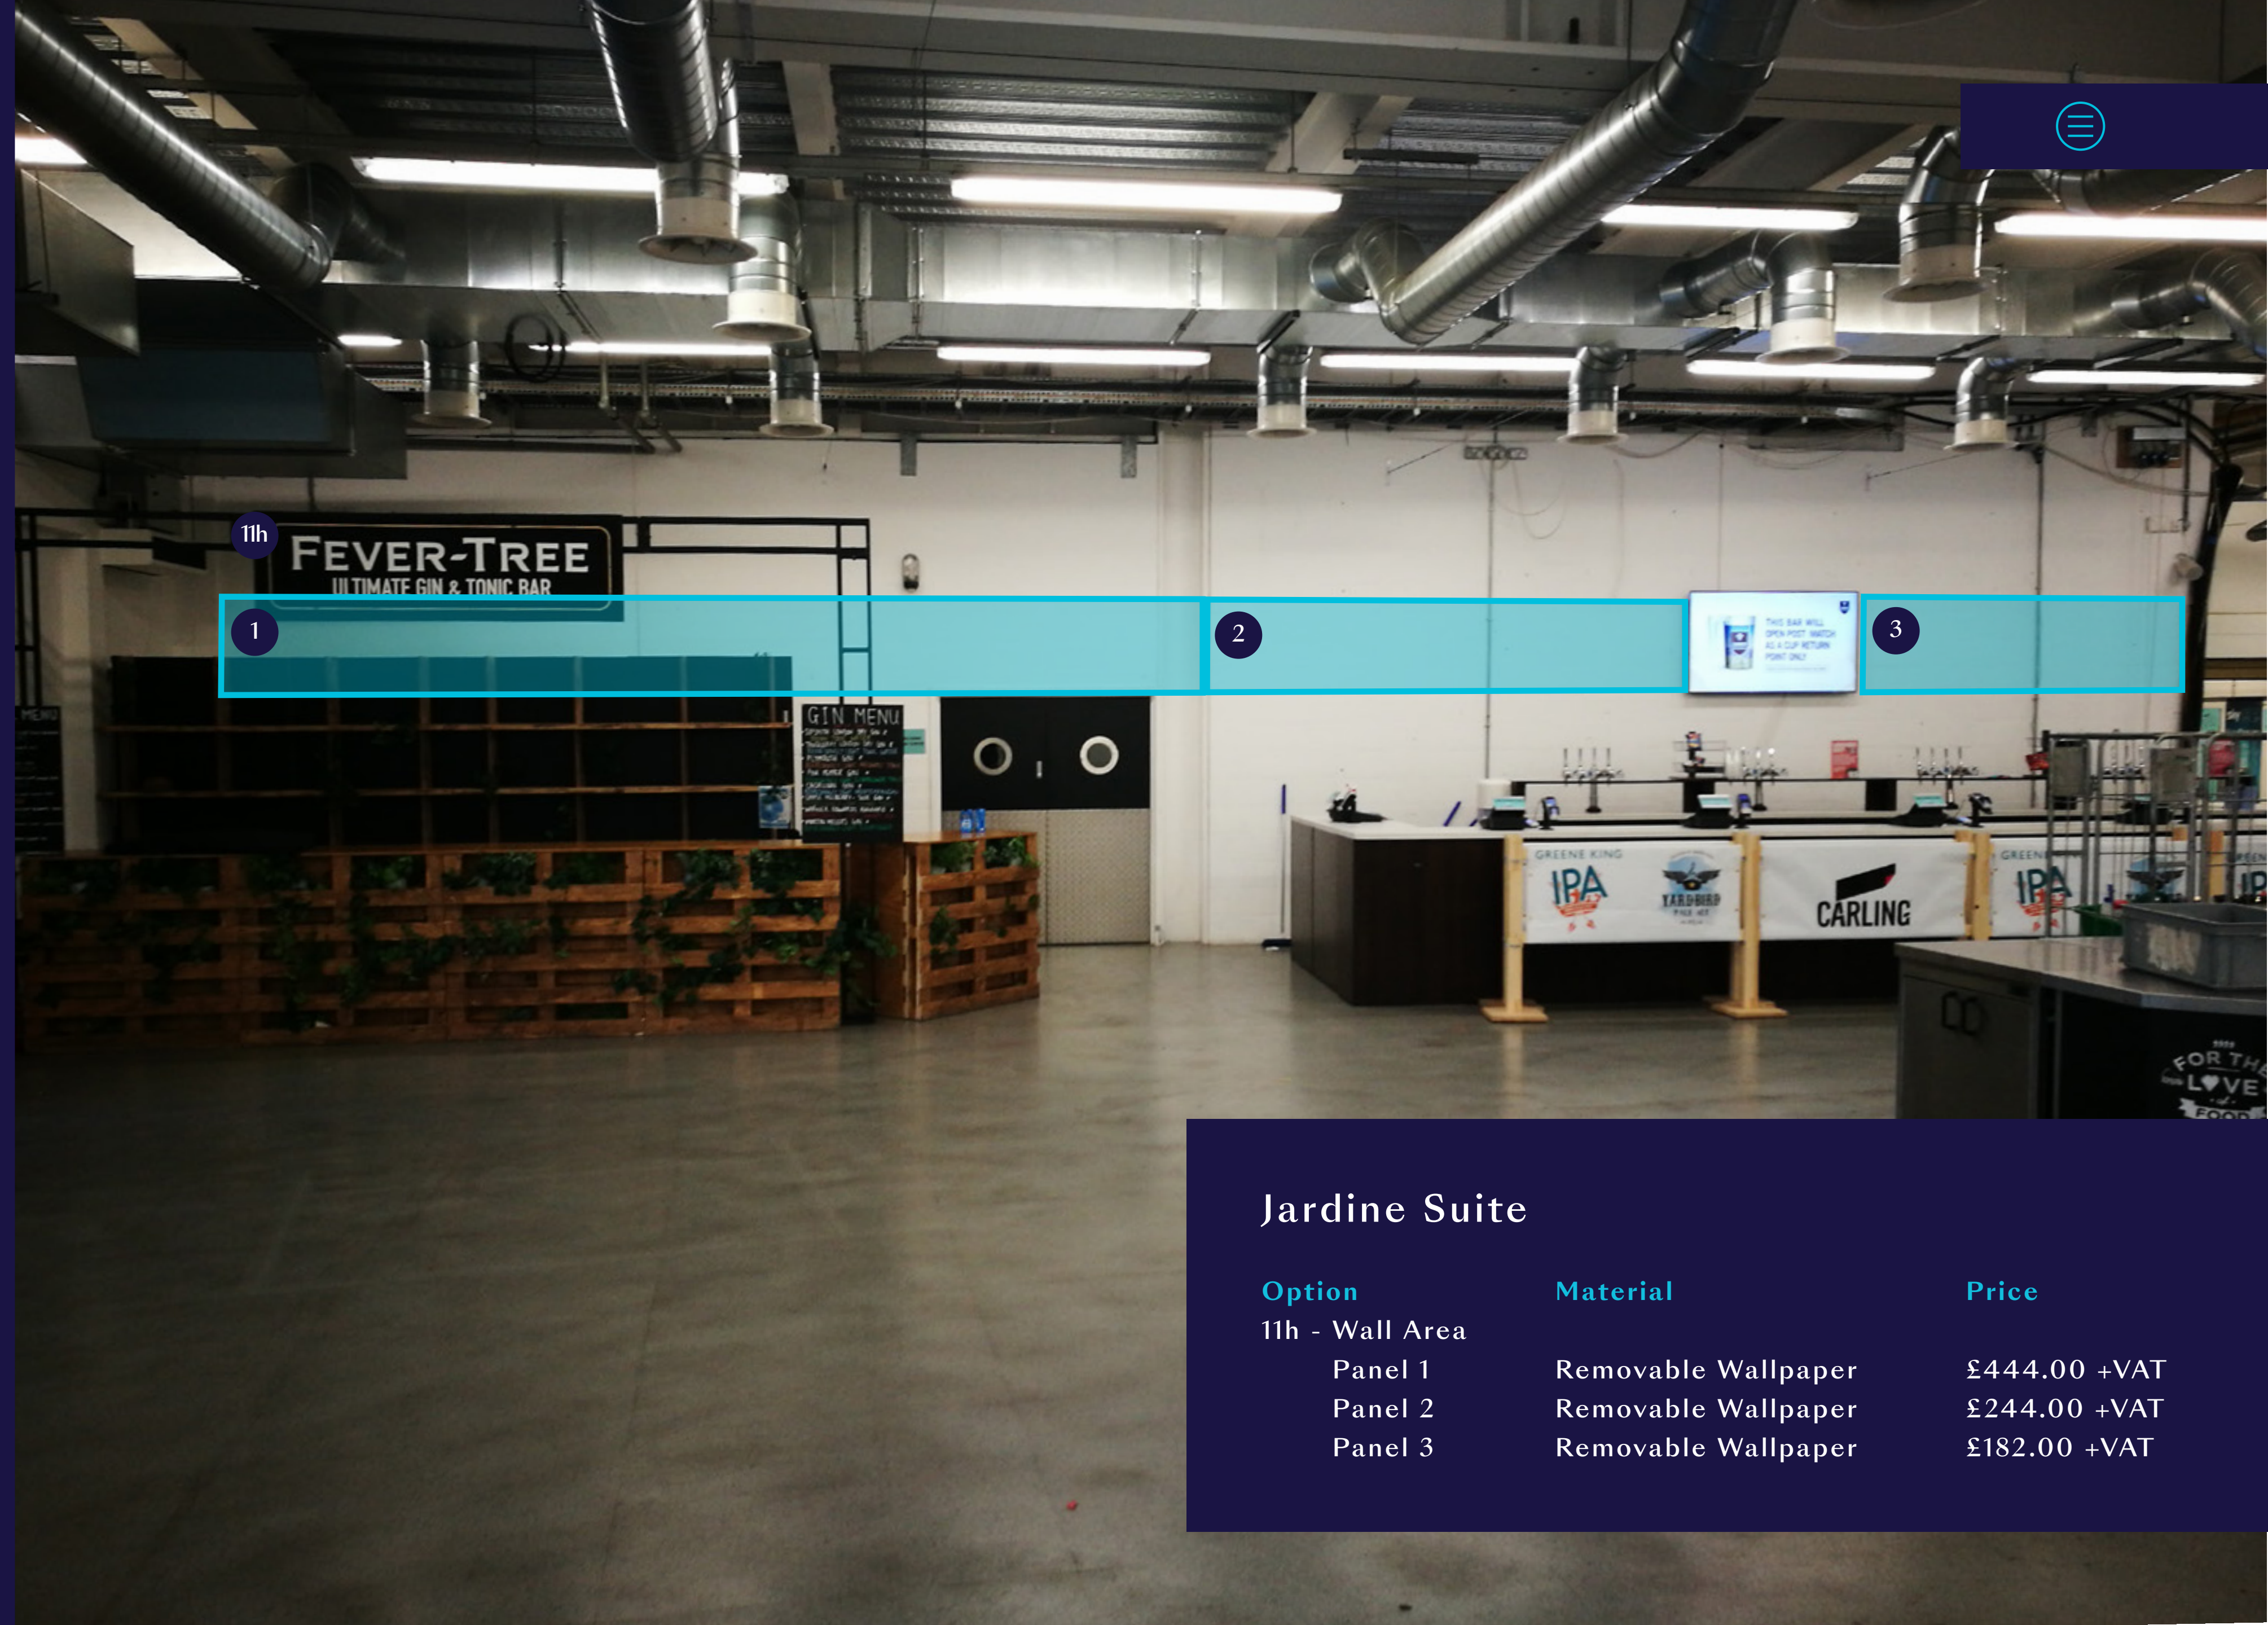

Jardine Suite

- 1 Floor Plans
- 2 JM Finn Stand Entrance
- 3 Reception Entrance
- 4 Reception
- 5 Staircase to 1st Floor
- 6 1st Floor Landing
- 7 Ashes Suite
- 8 Staircase to 2nd Floor
- 9 2nd Floor Landing
- 10 England Suite
- 11 **Jardine Suite**
- 12 Suite 3
- 13 Pakistan Room
- 14 Debenture Lounge
- 15 India Room
- 16 John Major Room
- 17 Main Lifts
- 18 Second Entrance / Lift
- 19 Corinthian Roof Terrace
- 20 Galadari Stand Reception
- 21 Staircase G Floor to 175 Suite
- 22 175 Suite
- 23 Staircase 1st Floor to Duchy Suite
- 24 Duchy Suite

JM Finn Stand

Galadari Stand

Jardine Suite

Option	Material	Price
11h - Wall Area		
Panel 1	Removable Wallpaper	£444.00 +VAT
Panel 2	Removable Wallpaper	£244.00 +VAT
Panel 3	Removable Wallpaper	£182.00 +VAT