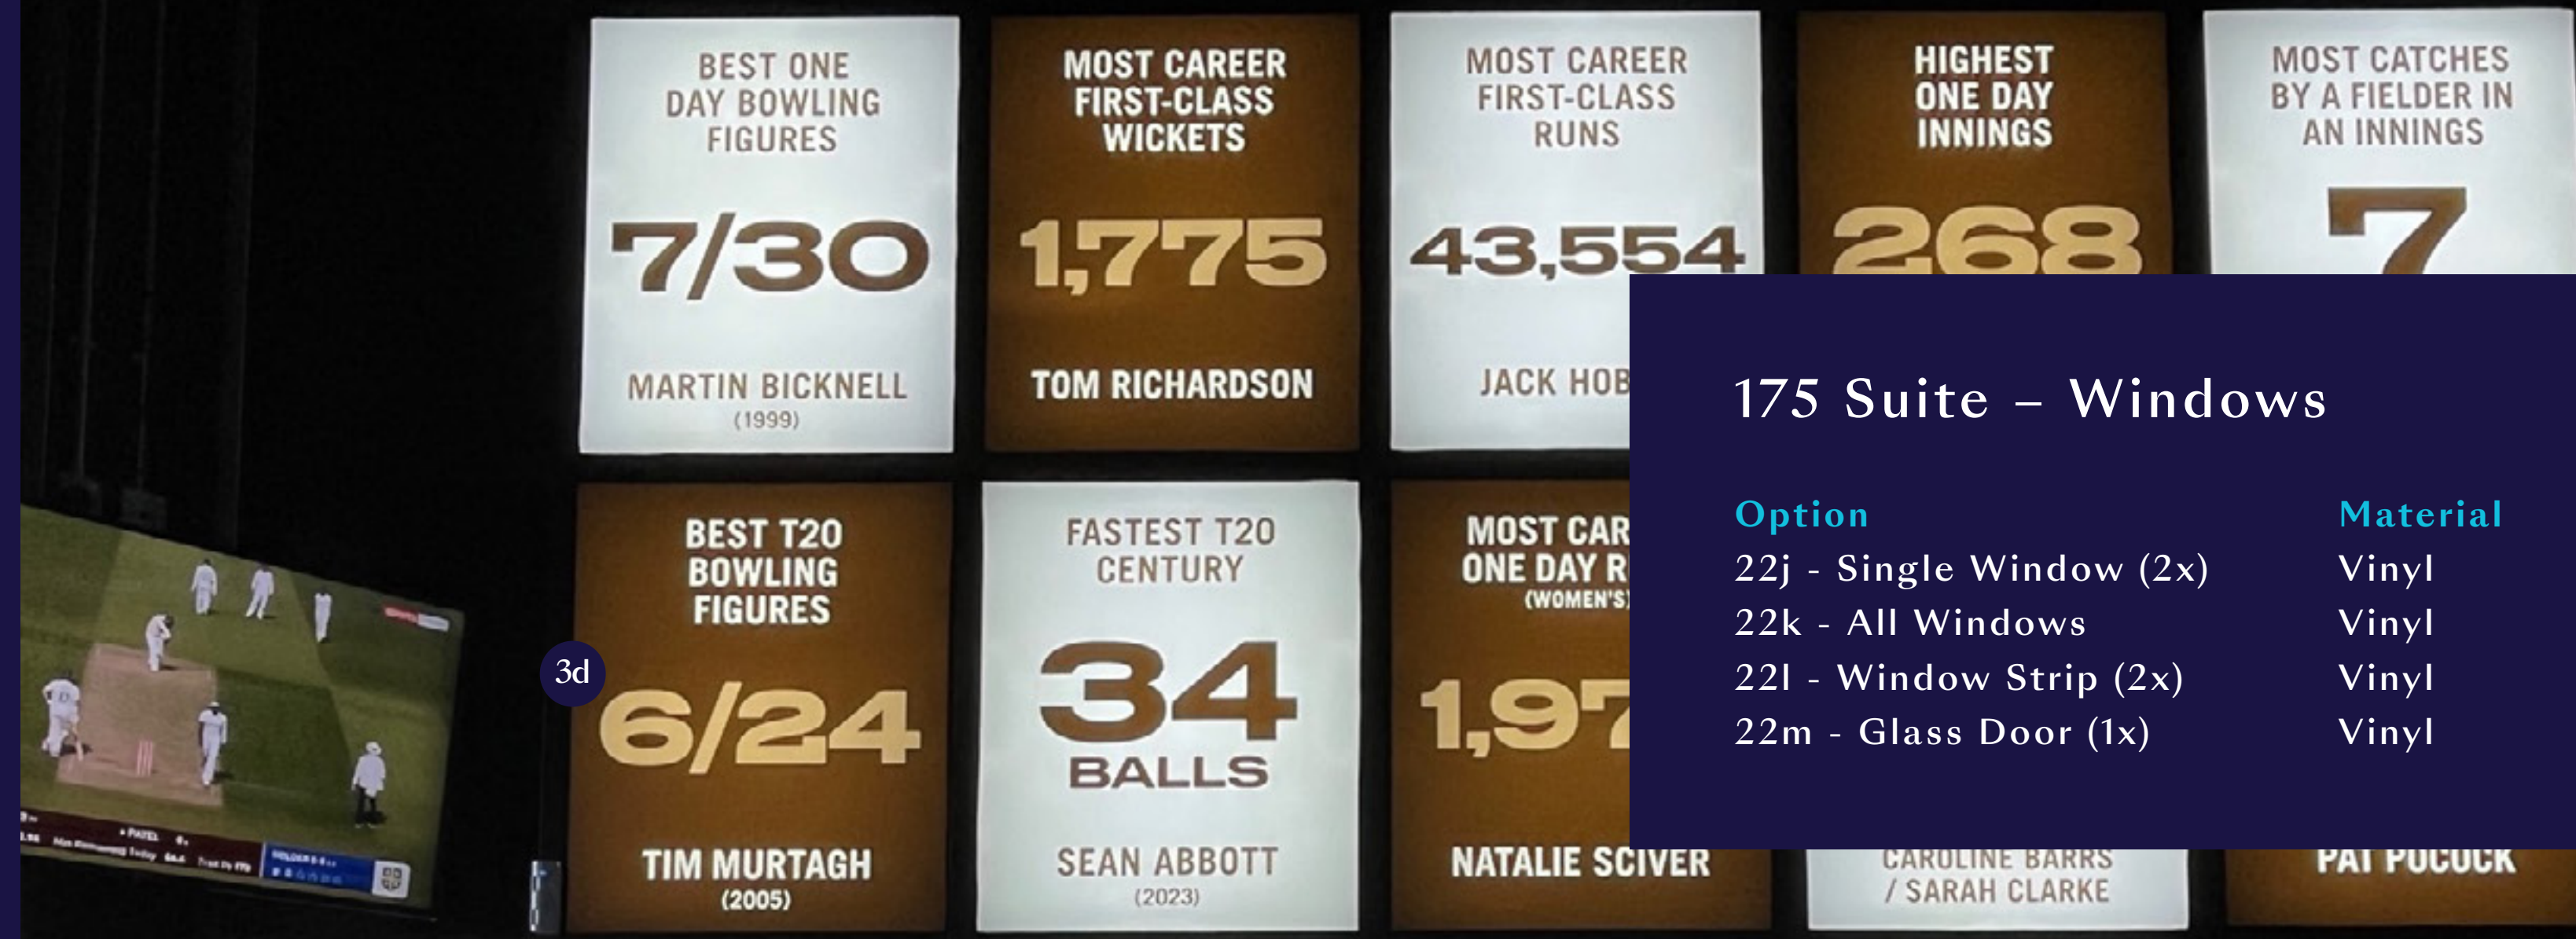

175 Suite - Windows

- 1 Floor Plans
- 2 JM Finn Stand Entrance
- 3 Reception Entrance
- 4 Reception
- 5 Staircase to 1st Floor
- 6 1st Floor Landing
- 7 Ashes Suite
- 8 Staircase to 2nd Floor
- 9 2nd Floor Landing
- 10 England Suite
- 11 Jardine Suite
- 12 Suite 3
- 13 Pakistan Room
- 14 Debenture Lounge
- 15 India Room
- 16 John Major Room
- 17 Main Lifts
- 18 Second Entrance / Lift
- 19 Corinthian Roof Terrace
- 20 Galadari Stand Reception
- 21 Staircase G Floor to 175 Suite
- 22 175 Suite
- 23 Staircase 1st Floor to Duchy Suite
- 24 Duchy Suite

JM Finn Stand

Galadari Stand

175 Suite – Windows

Option	Material	Price
22j - Single Window (2x)	Vinyl	£278.00 +VAT (Each)
22k - All Windows	Vinyl	£736.00 +VAT
22l - Window Strip (2x)	Vinyl	£75.00 +VAT (Each)
22m - Glass Door (1x)	Vinyl	£180.00 +VAT