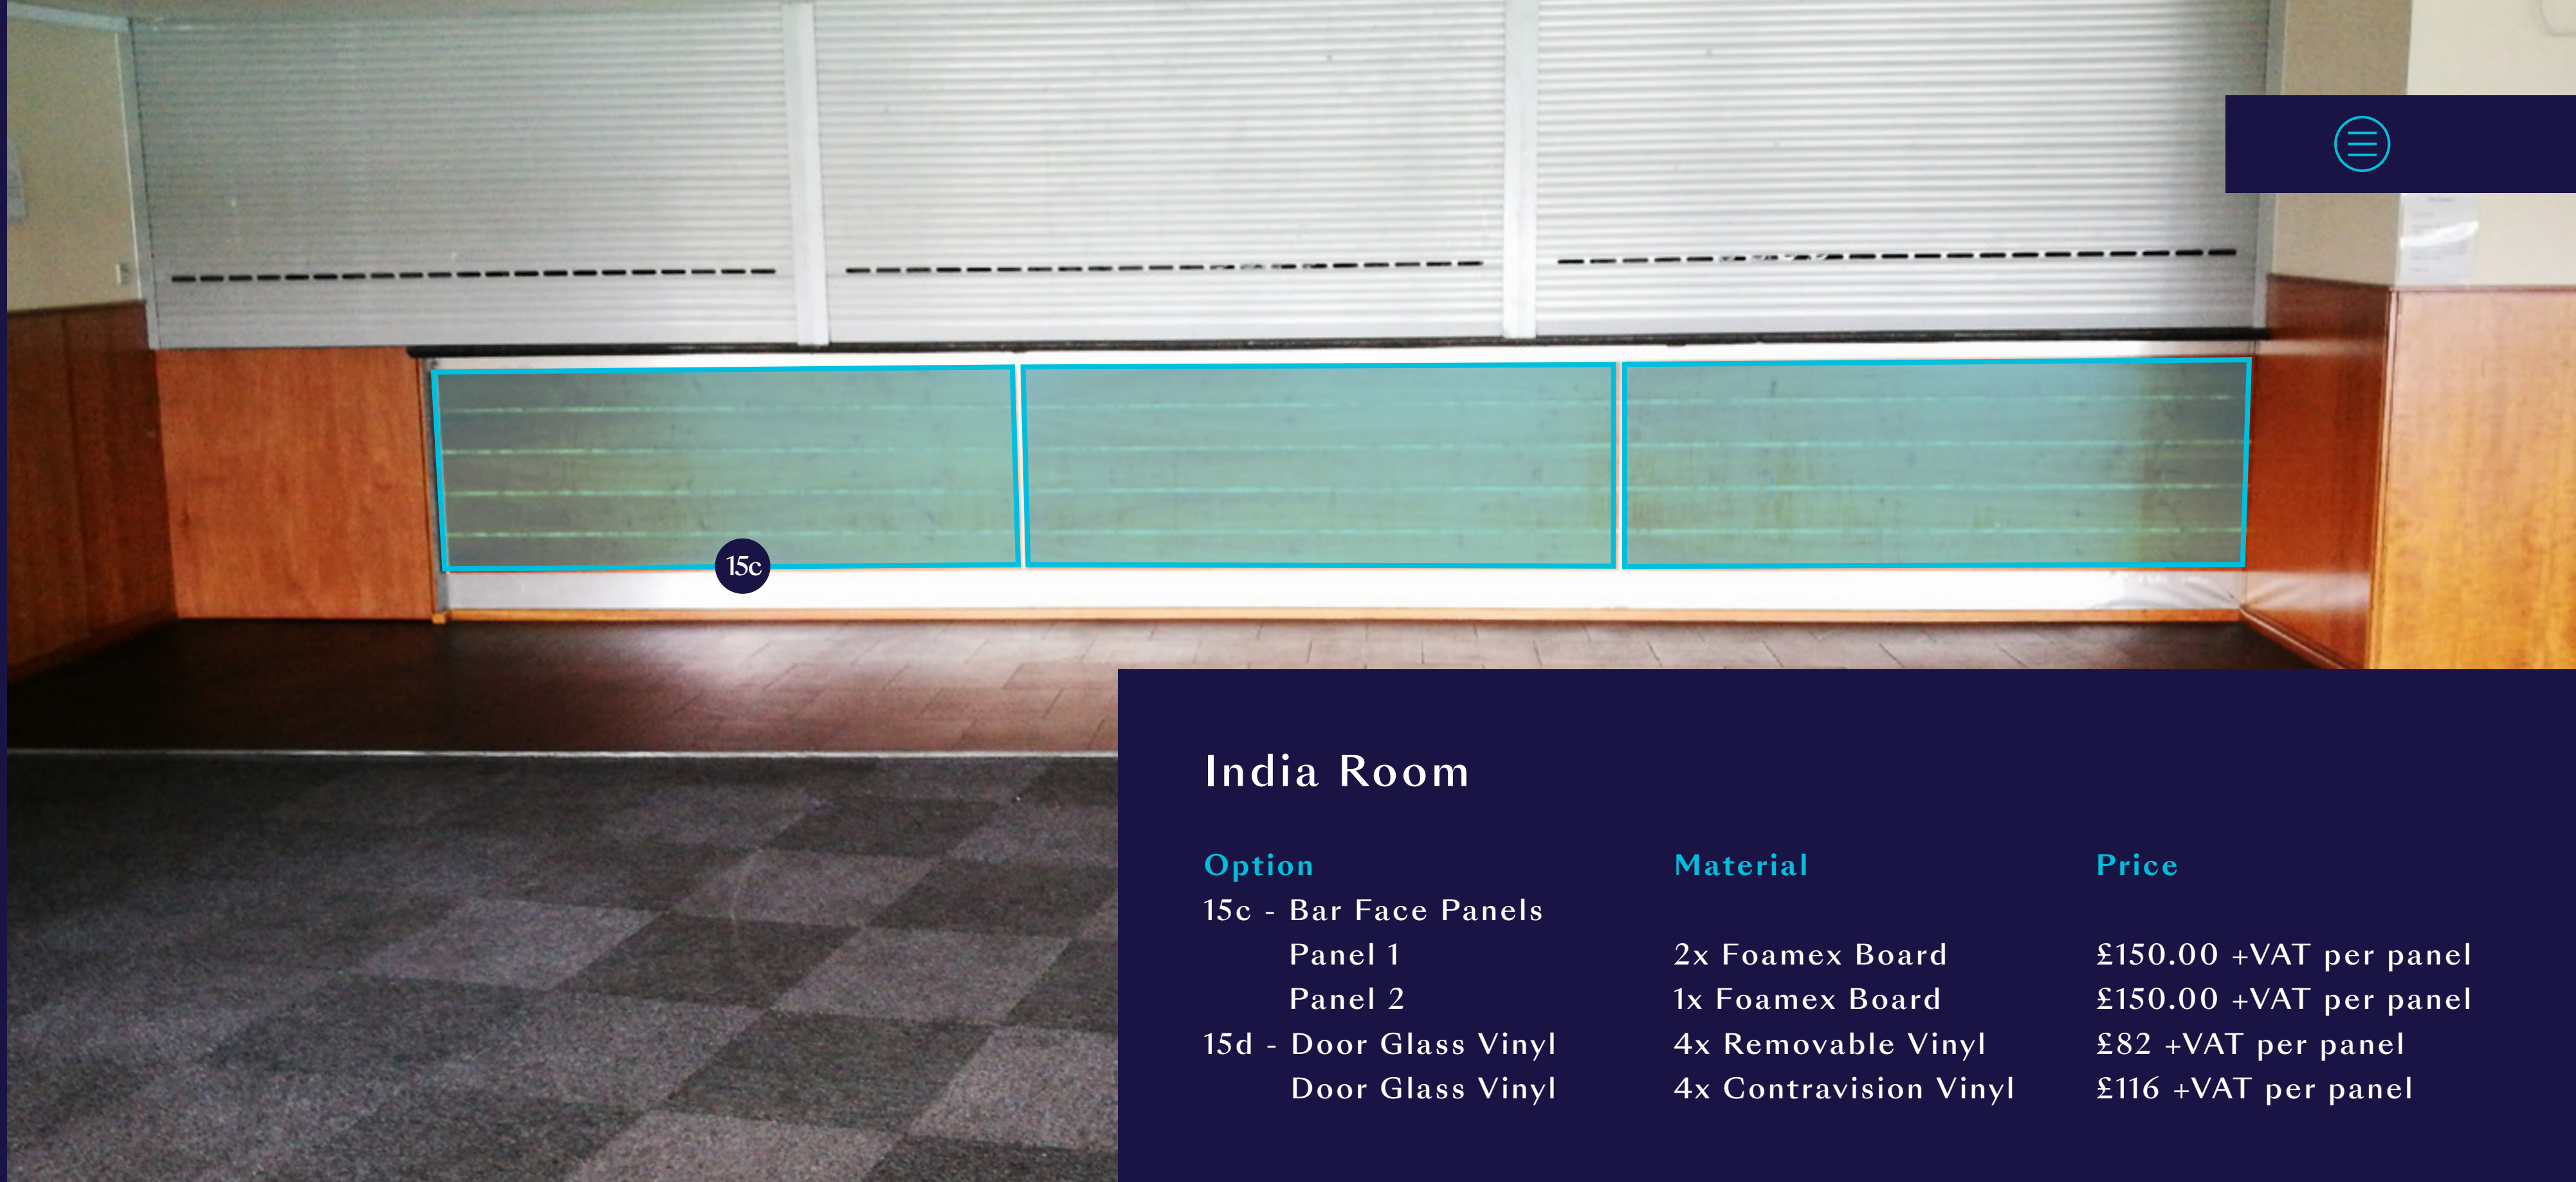

India Room

- 1 Floor Plans
- 2 JM Finn Stand Entrance
- 3 Reception Entrance
- 4 Reception
- 5 Staircase to 1st Floor
- 6 1st Floor Landing
- 7 Ashes Suite
- 8 Staircase to 2nd Floor
- 9 2nd Floor Landing
- 10 England Suite
- 11 Jardine Suite
- 12 Suite 3
- 13 Pakistan Room
- 14 Debenture Lounge
- 15 India Room
- 16 John Major Room
- 17 Main Lifts
- 18 Second Entrance / Lift
- 19 Corinthian Roof Terrace
- 20 Galadari Stand Reception
- 21 Staircase G Floor to 175 Suite
- 22 175 Suite
- 23 Staircase 1st Floor to Duchy Suite
- 24 Duchy Suite

JM Finn Stand

Galadari Stand

India Room

Option	Material	Price
15c - Bar Face Panels		
Panel 1	2x Foamex Board	£150.00 +VAT per panel
Panel 2	1x Foamex Board	£150.00 +VAT per panel
15d - Door Glass Vinyl	4x Removable Vinyl	£82 +VAT per panel
Door Glass Vinyl	4x Contravision Vinyl	£116 +VAT per panel