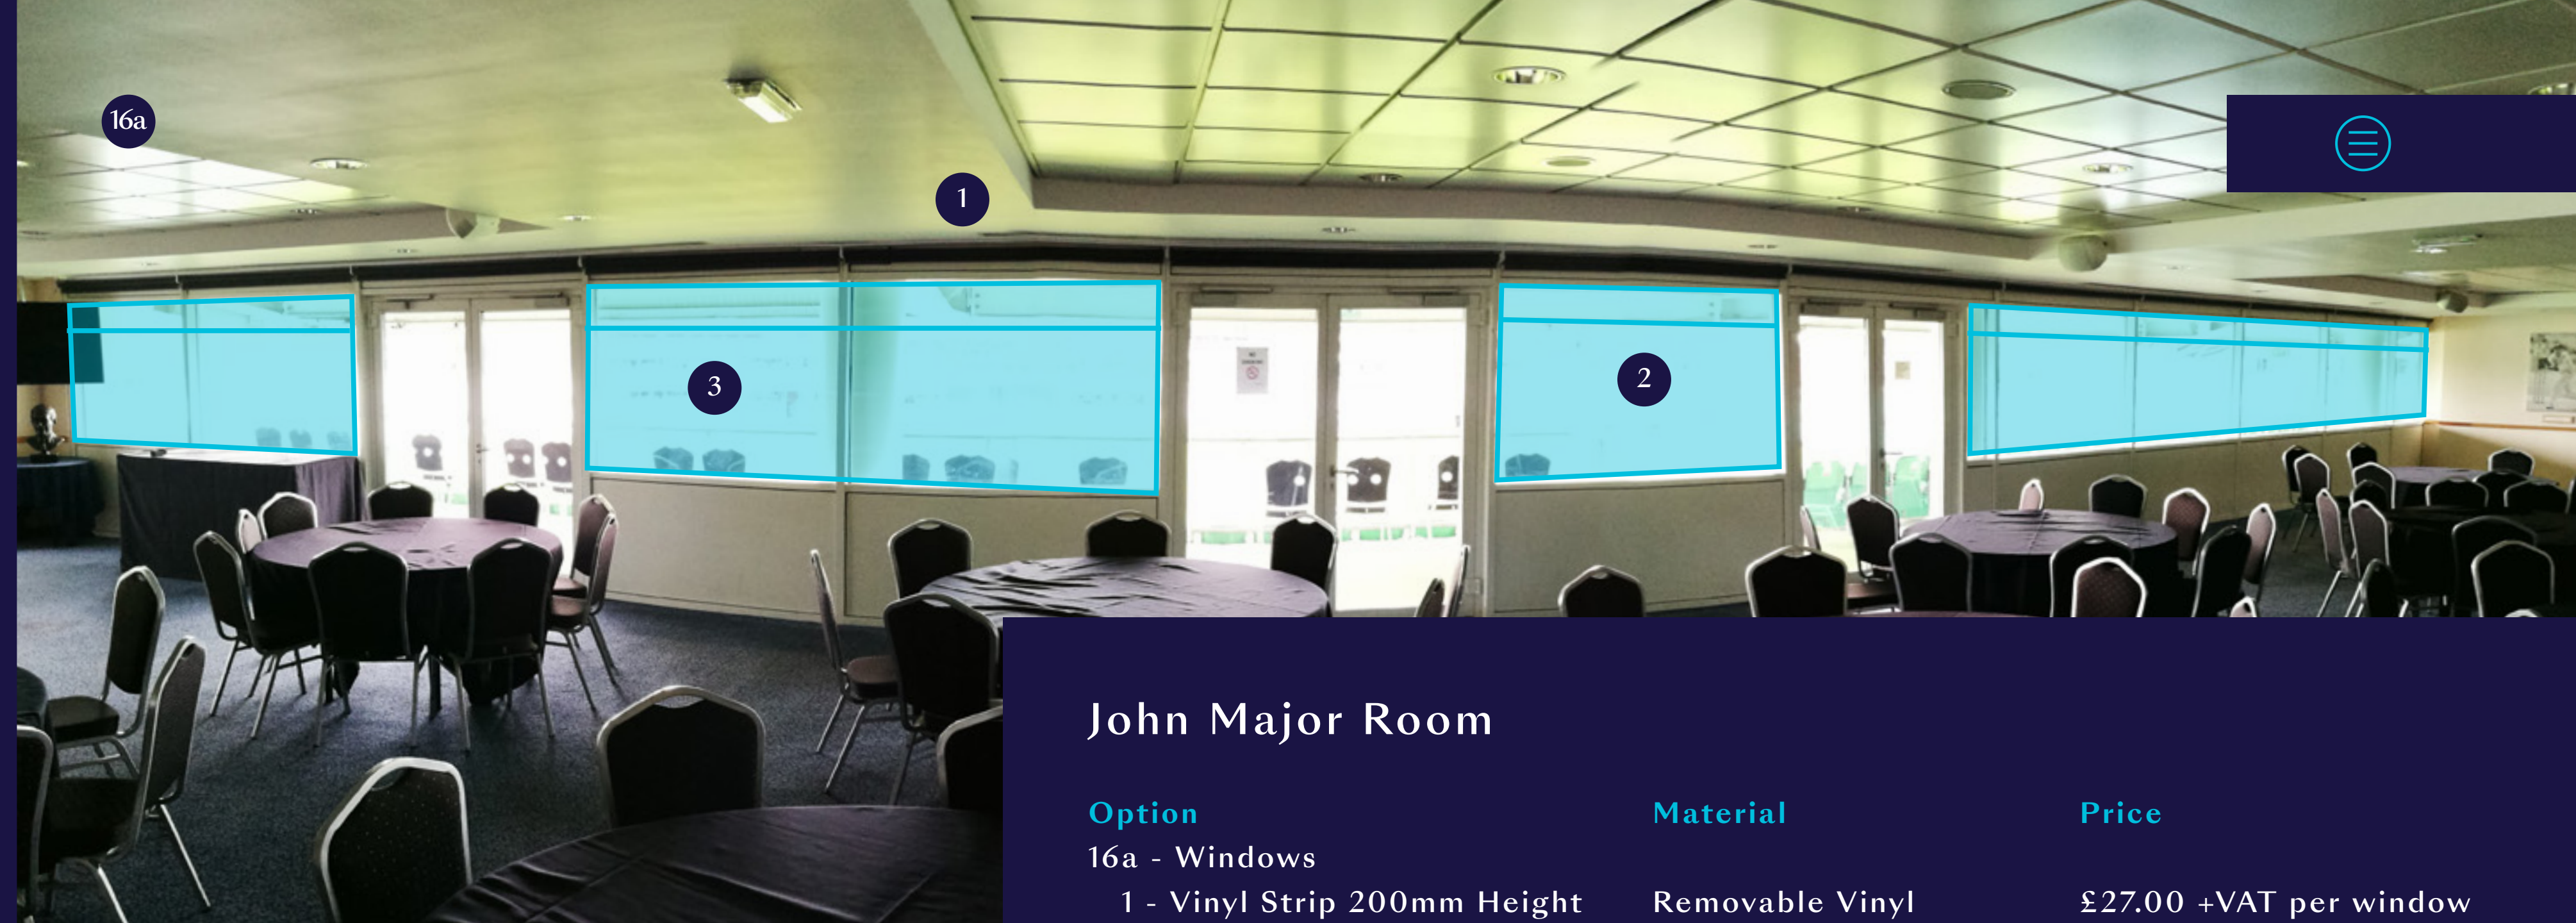

John Major Room

- 1 Floor Plans
- 2 JM Finn Stand Entrance
- 3 Reception Entrance
- 4 Reception
- 5 Staircase to 1st Floor
- 6 1st Floor Landing
- 7 Ashes Suite
- 8 Staircase to 2nd Floor
- 9 2nd Floor Landing
- 10 England Suite
- 11 Jardine Suite
- 12 Suite 3
- 13 Pakistan Room
- 14 Debenture Lounge
- 15 India Room
- 16 John Major Room
- 17 Main Lifts
- 18 Second Entrance / Lift
- 19 Corinthian Roof Terrace
- 20 Galadari Stand Reception
- 21 Staircase G Floor to 175 Suite
- 22 175 Suite
- 23 Staircase 1st Floor to Duchy Suite
- 24 Duchy Suite

JM Finn Stand

Galadari Stand

John Major Room

Option

16a - Windows

- 1 - Vinyl Strip 200mm Height
- 2 - Column of Windows
- 3 - Full Window Cover
- Full Window Cover

16b - Canvas Pictures

16c - Wall Area

Material

- Removable Vinyl
- Removable Vinyl
- Removable Vinyl
- Contravison Vinyl
- 10x Foamex Board
- Removable Wallpaper

Price

- £27.00 +VAT per window
- £164.00 +VAT per window
- £1640.00 +VAT
- £2174.00 +VAT
- £68.00 +VAT per board
- £19.00 +VAT