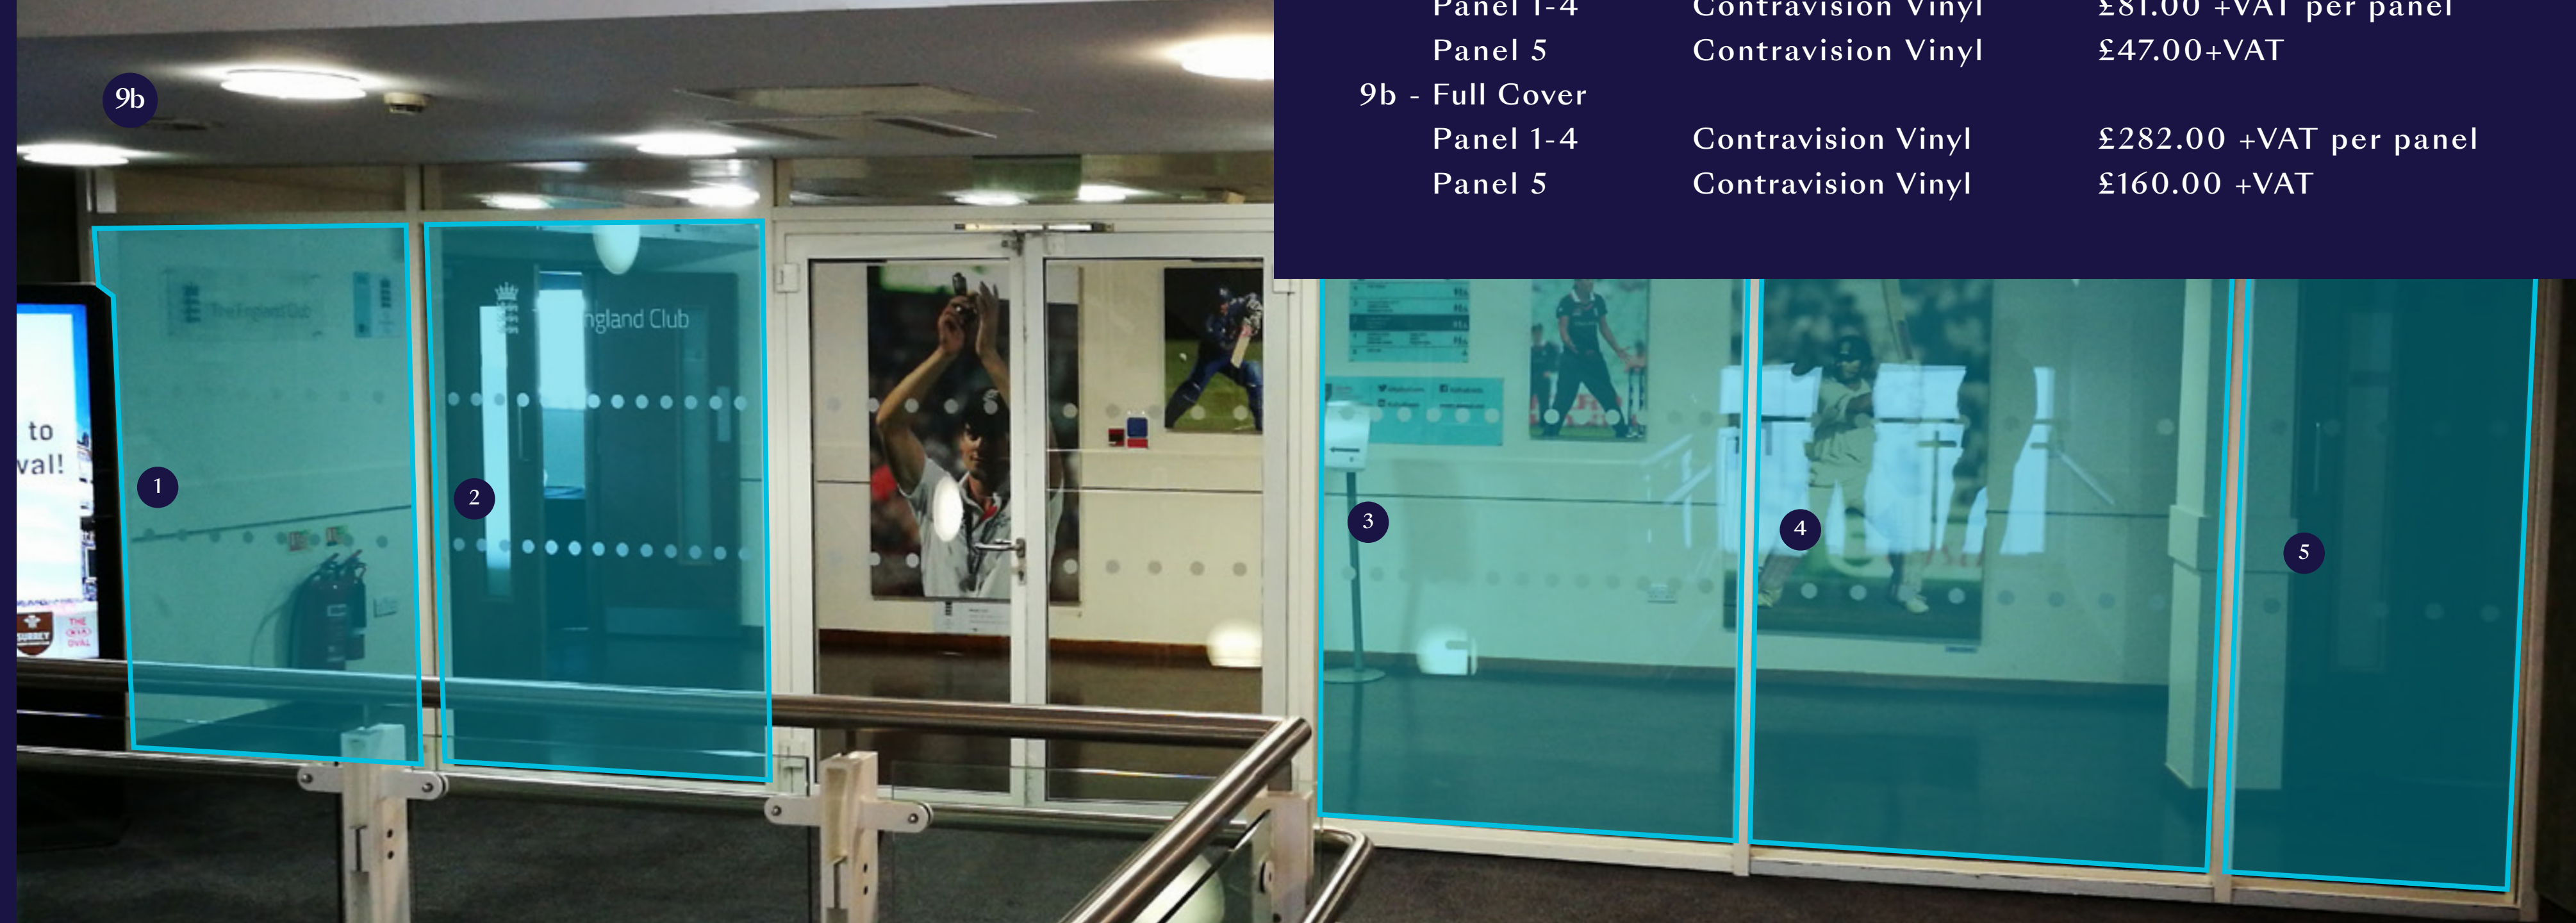

2nd Floor Landing - Glass Entrance

- 1 Floor Plans
- 2 JM Finn Stand Entrance
- 3 Reception Entrance
- 4 Reception
- 5 Staircase to 1st Floor
- 6 1st Floor Landing
- 7 Ashes Suite
- 8 Staircase to 2nd Floor
- 9 2nd Floor Landing
- 10 England Suite
- 11 Jardine Suite
- 12 Suite 3
- 13 Pakistan Room
- 14 Debenture Lounge
- 15 India Room
- 16 John Major Room
- 17 Main Lifts
- 18 Second Entrance / Lift
- 19 Corinthian Roof Terrace
- 20 Galadari Stand Reception
- 21 Staircase G Floor to 175 Suite
- 22 175 Suite
- 23 Staircase 1st Floor to Duchy Suite
- 24 Duchy Suite

JM Finn Stand

Galadari Stand

2nd Floor Landing - Glass Entrance

Option	Material	Price
9a - Strip Cover		
Panel 1-4	Contravision Vinyl	£81.00 +VAT per panel
Panel 5	Contravision Vinyl	£47.00+VAT
9b - Full Cover		
Panel 1-4	Contravision Vinyl	£282.00 +VAT per panel
Panel 5	Contravision Vinyl	£160.00 +VAT