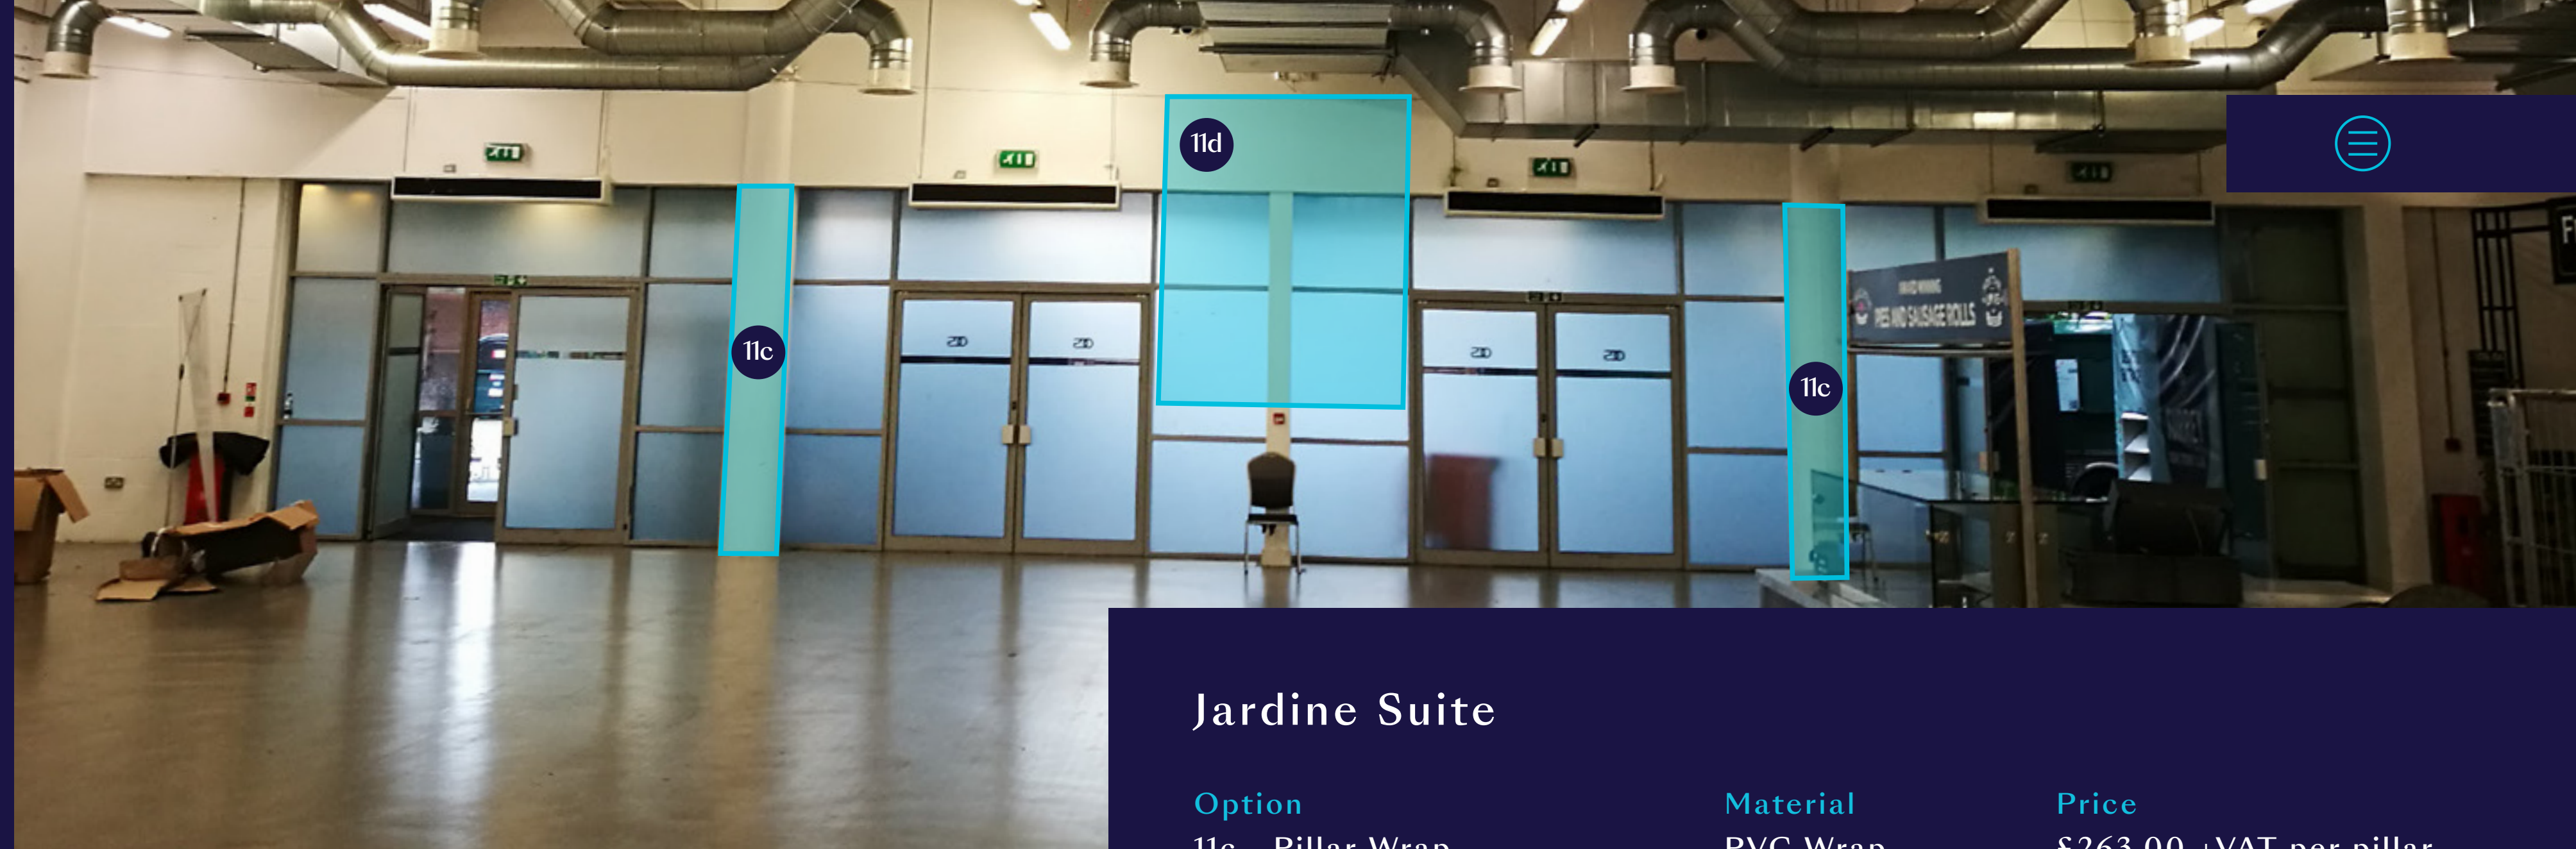

Jardine Suite

- 1 Floor Plans
- 2 JM Finn Stand Entrance
- 3 Reception Entrance
- 4 Reception
- 5 Staircase to 1st Floor
- 6 1st Floor Landing
- 7 Ashes Suite
- 8 Staircase to 2nd Floor
- 9 2nd Floor Landing
- 10 England Suite
- 11 **Jardine Suite**
- 12 Suite 3
- 13 Pakistan Room
- 14 Debenture Lounge
- 15 India Room
- 16 John Major Room
- 17 Main Lifts
- 18 Second Entrance / Lift
- 19 Corinthian Roof Terrace
- 20 Galadari Stand Reception
- 21 Staircase G Floor to 175 Suite
- 22 175 Suite
- 23 Staircase 1st Floor to Duchy Suite
- 24 Duchy Suite

JM Finn Stand

Galadari Stand