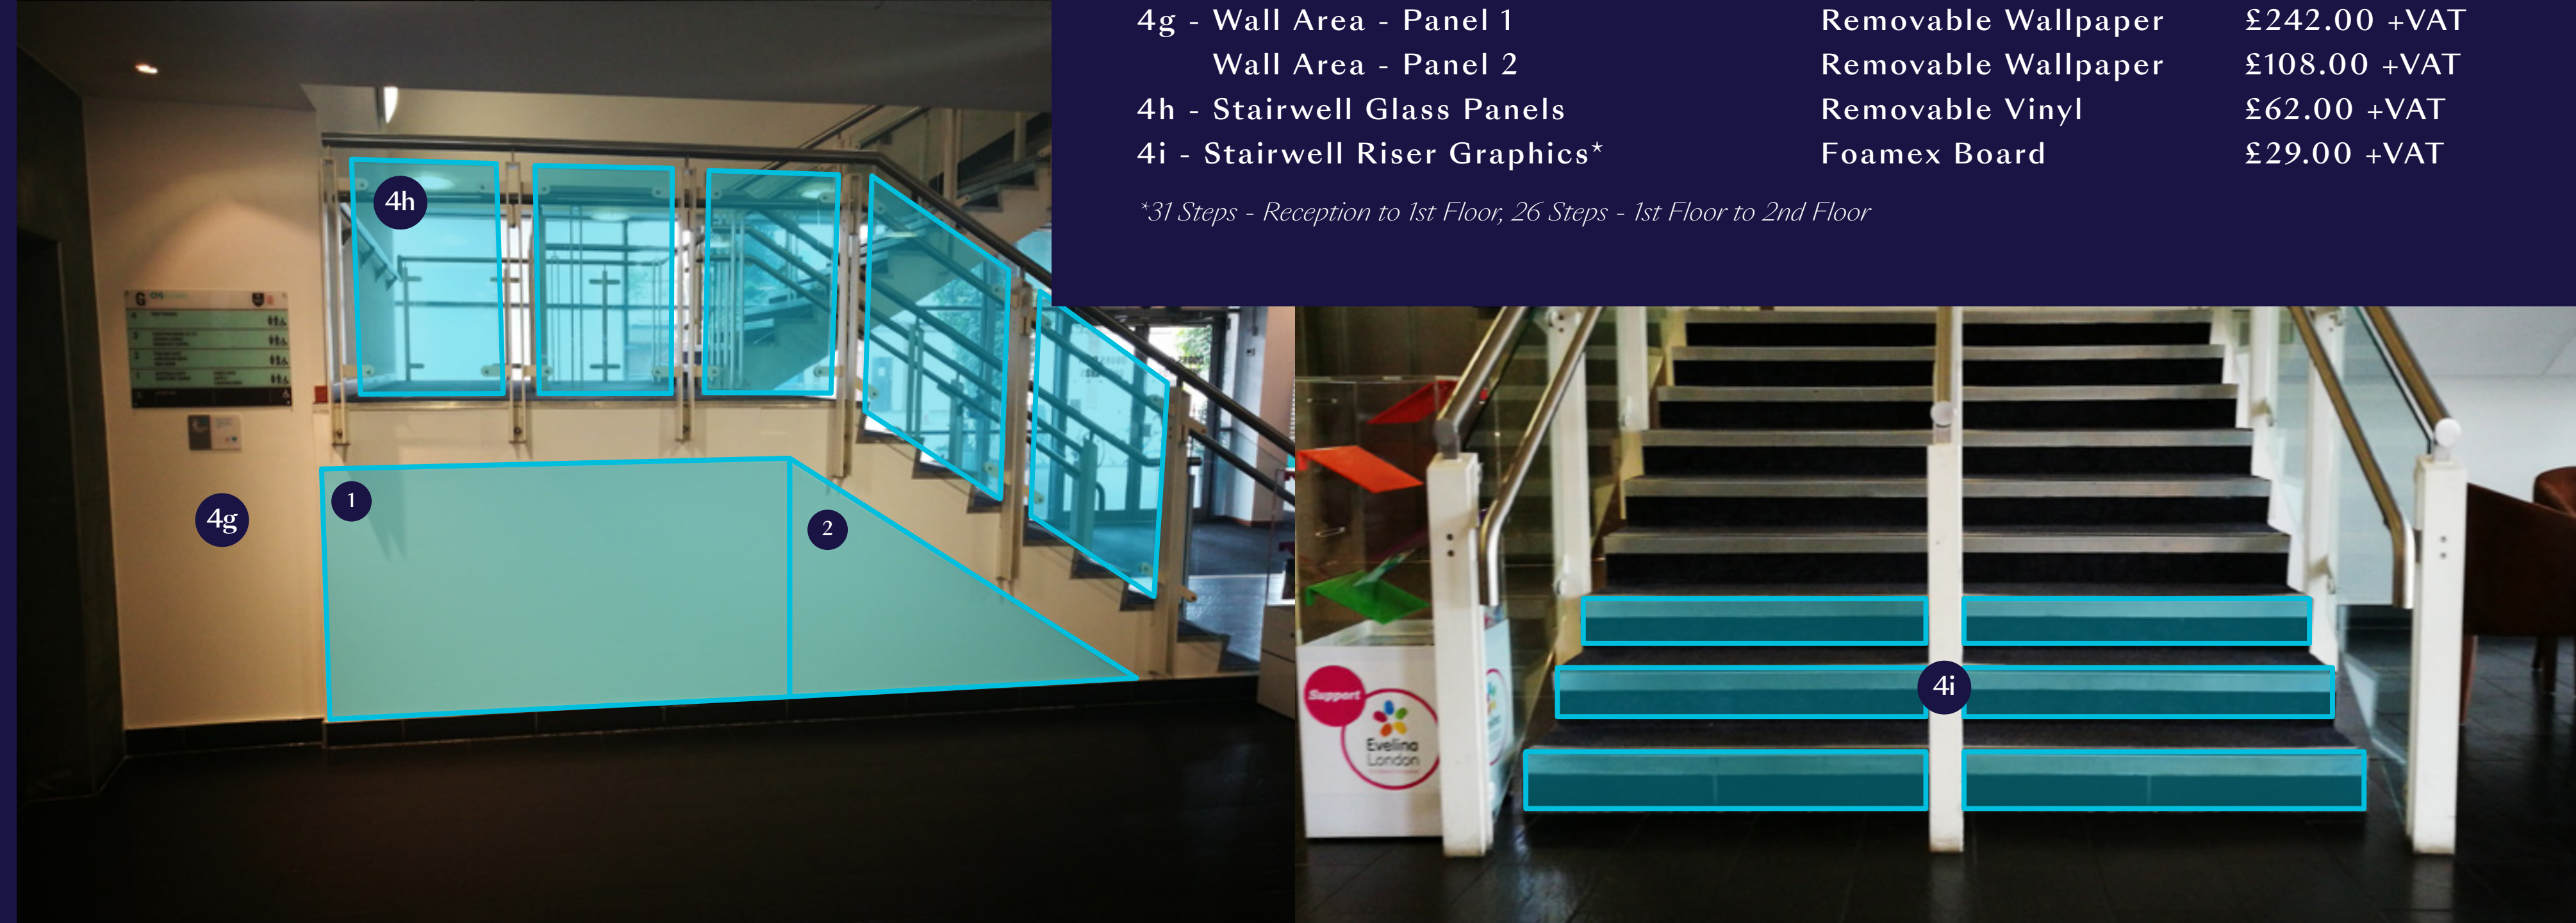

Reception

- 1 Floor Plans
- 2 JM Finn Stand Entrance
- 3 Reception Entrance
- 4 Reception
- 5 Staircase to 1st Floor
- 6 1st Floor Landing
- 7 Ashes Suite
- 8 Staircase to 2nd Floor
- 9 2nd Floor Landing
- 10 England Suite
- 11 Jardine Suite
- 12 Suite 3
- 13 Pakistan Room
- 14 Debenture Lounge
- 15 India Room
- 16 John Major Room
- 17 Main Lifts
- 18 Second Entrance / Lift
- 19 Corinthian Roof Terrace
- 20 Galadari Stand Reception
- 21 Staircase G Floor to 175 Suite
- 22 175 Suite
- 23 Staircase 1st Floor to Duchy Suite
- 24 Duchy Suite

Reception

Option	Material	Price
4f - Floor Vinyl Graphics	Antislip Vinyl	£60.00 +VAT
4g - Wall Area - Panel 1	Removable Wallpaper	£242.00 +VAT
Wall Area - Panel 2	Removable Wallpaper	£108.00 +VAT
4h - Stairwell Glass Panels	Removable Vinyl	£62.00 +VAT
4i - Stairwell Riser Graphics*	Foamex Board	£29.00 +VAT

*31 Steps - Reception to 1st Floor, 26 Steps - 1st Floor to 2nd Floor