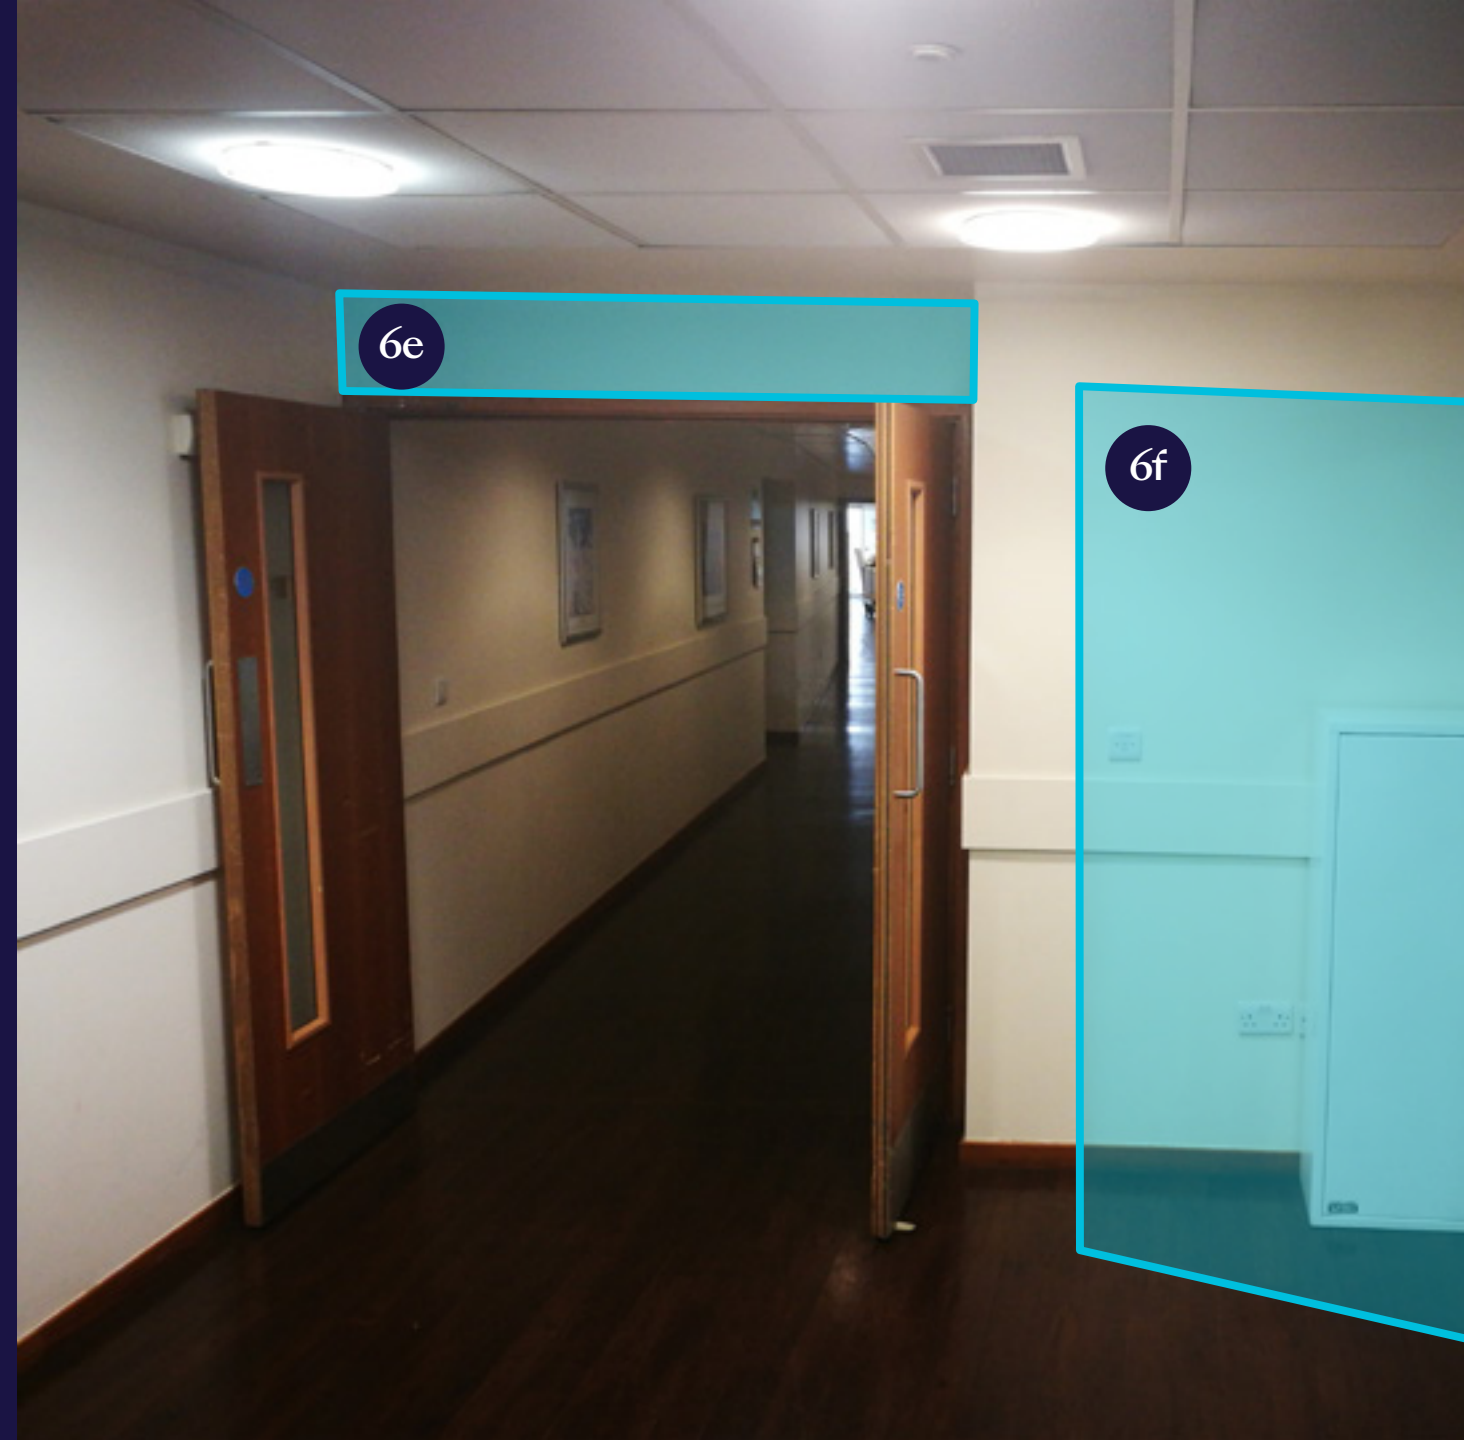

1st Floor Landing

- 1 Floor Plans
- 2 JM Finn Stand Entrance
- 3 Reception Entrance
- 4 Reception
- 5 Staircase to 1st Floor
- 6 1st Floor Landing
- 7 Ashes Suite
- 8 Staircase to 2nd Floor
- 9 2nd Floor Landing
- 10 England Suite
- 11 Jardine Suite
- 12 Suite 3
- 13 Pakistan Room
- 14 Debenture Lounge
- 15 India Room
- 16 John Major Room
- 17 Main Lifts
- 18 Second Entrance / Lift
- 19 Corinthian Roof Terrace
- 20 Galadari Stand Reception
- 21 Staircase G Floor to 175 Suite
- 22 175 Suite
- 23 Staircase 1st Floor to Duchy Suite
- 24 Duchy Suite

JM Finn Stand

Galadari Stand

1st Floor Landing

Option

- 6a - Glass Entrance, Strip Cover
- 6b - Glass Entrance, Full Cover
- 6c - Wall Railing Vinyl
- 6d - Floor Graphics
- 6e - Above Door Vinyl
- 6f - Free Standing Board

Material

- Contravision Vinyl
- Contravision Vinyl
- Removable Vinyl
- Antislip Vinyl
- Removable Wallpaper
- Foam Board

Price

- £81.00 +VAT per panel
- £282.00 +VAT per panel
- £15.00 +VAT per meter
- £28.00 +VAT
- £TBC +VAT
- £200.00 +VAT