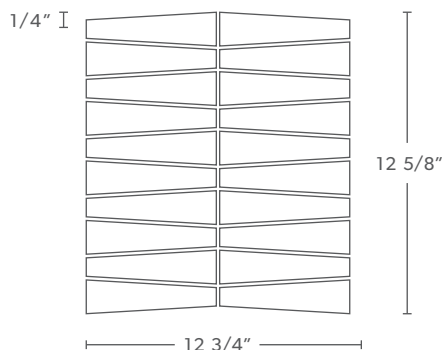

**Vapor\***  
Gloss - bg4vapoG

**Glacier\***  
Gloss - bg4glacG

PATTERN:  
**WAVELINE**  
STYLE:  
**MOSAIC  
TILE**

This product comes in mesh mounted sheets.  
All dimensions are nominal. One Sheet = 1.12 sq. ft.

**PATTERN: WAVELINE**

**Actual Dimensions:**

12.6" x 12.76" x .25"

320.04 x 324.104 x 6.35 mm

**Area Covered:** 1.12 sq. ft. per piece

**Weight:** 38 lbs. per box

**Pieces per box:** 10

**Finish:** Gloss & Matte