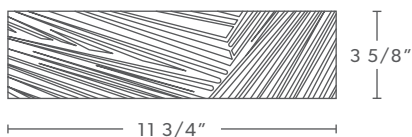

| | | | | | | | |
|--|--|---|--|---|--|---|--|
|  | Just White (v2) 3.5"x 12" ngr3juwhG |  | Just White (v2) 3.5"x 12" Ebb & Flow ngr31juwhG |  | Just White (v2) 3.5"x 12" Sago ngr32juwhG |  | Just White (v2) Pencil Bullnose ntr5juwhG |
|  | Ash White (v3) 3.5"x 12" ngr3aswhG |  | Ash White (v3) 3.5"x 12" Ebb & Flow ngr31aswhG |  | Ash White (v3) 3.5"x 12" Sago ngr32aswhG |  | Ash White (v3) Pencil Bullnose ntr5aswhG |
|  | Utopia (v3) 3.5"x 12" ngr3utopG |  | Utopia (v3) 3.5"x 12" Ebb & Flow ngr31utopG |  | Utopia (v3) 3.5"x 12" Sago ngr32utopG |  | Utopia (v3) Pencil Bullnose ntr5utopG |
|  | Sea Foam (v3) 3.5"x 12" ngr3sefoG |  | Sea Foam (v3) 3.5"x 12" Ebb & Flow ngr31sefoG |  | Sea Foam (v3) 3.5"x 12" Sago ngr32sefoG |  | Sea Foam (v3) Pencil Bullnose ntr5sefoG |
|  | Drift (v3) 3.5"x 12" ngr3drifG |  | Drift (v3) 3.5"x 12" Ebb & Flow ngr31drifG |  | Drift (v3) 3.5"x 12" Sago ngr32drifG |  | Drift (v3) Pencil Bullnose ntr5drifG |
|  | Nirvana (v3) 3.5"x 12" ngr3nirvG |  | Nirvana (v3) 3.5"x 12" Ebb & Flow ngr31nirvG |  | Nirvana (v3) 3.5"x 12" Sago ngr32nirvG |  | Nirvana (v3) Pencil Bullnose ntr5nirvG |

PATTERN:
3.5"x 12"
STYLE:
FIELD TILE

This product comes as individual pieces.
All dimensions are nominal. One Tile = 0.30 sf
Thickness: 3/8"

PATTERN:
3.5"x 12"
EBB & FLOW
STYLE:
FIELD TILE

This product comes as individual pieces.
All dimensions are nominal. One Tile = 0.30 sf
Thickness: 3/8"

PATTERN:
3.5"x 12"
SAGO
STYLE:
FIELD TILE

This product comes as individual pieces.
All dimensions are nominal. One Tile = 0.30 sf
Thickness: 3/8"

PATTERN:
PENCIL BULLNOSE
STYLE:
TRIM TILE

This product comes as individual pieces.
All dimensions are nominal. One Tile = 0.98 lf
Thickness: 1/4"