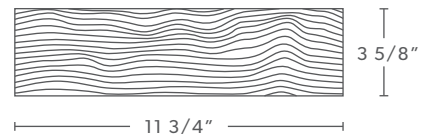

3.5"x 12" Ebb & Flow - Field Tile - Drift & 3.5"x 12"- Field Tile - Just White

CERAMIC - NOMAD

6 COLORS AVAILABLE IN 4 PATTERNS

Both Ebb & Flow and Sago patterns are available as a random assortment of 6 different designs.

| | | | | | | | |
|--|--|---|--|---|--|---|--|
|  | Just White (v2) 3.5"x 12" ngr3juwhG |  | Just White (v2) 3.5"x 12" Ebb & Flow ngr31juwhG |  | Just White (v2) 3.5"x 12" Sago ngr32juwhG |  | Just White (v2) Pencil Bullnose ntr5juwhG |
|  | Ash White (v3) 3.5"x 12" ngr3aswhG |  | Ash White (v3) 3.5"x 12" Ebb & Flow ngr31aswhG |  | Ash White (v3) 3.5"x 12" Sago ngr32aswhG |  | Ash White (v3) Pencil Bullnose ntr5aswhG |
|  | Utopia (v3) 3.5"x 12" ngr3utopG |  | Utopia (v3) 3.5"x 12" Ebb & Flow ngr31utopG |  | Utopia (v3) 3.5"x 12" Sago ngr32utopG |  | Utopia (v3) Pencil Bullnose ntr5utopG |
|  | Sea Foam (v3) 3.5"x 12" ngr3sefoG |  | Sea Foam (v3) 3.5"x 12" Ebb & Flow ngr31sefoG |  | Sea Foam (v3) 3.5"x 12" Sago ngr32sefoG |  | Sea Foam (v3) Pencil Bullnose ntr5sefoG |
|  | Drift (v3) 3.5"x 12" ngr3drifG |  | Drift (v3) 3.5"x 12" Ebb & Flow ngr31drifG |  | Drift (v3) 3.5"x 12" Sago ngr32drifG |  | Drift (v3) Pencil Bullnose ntr5drifG |
|  | Nirvana (v3) 3.5"x 12" ngr3nirvG |  | Nirvana (v3) 3.5"x 12" Ebb & Flow ngr31nirvG |  | Nirvana (v3) 3.5"x 12" Sago ngr32nirvG |  | Nirvana (v3) Pencil Bullnose ntr5nirvG |

PATTERN:
3.5"x 12"
STYLE:
FIELD TILE

This product comes as individual pieces.
All dimensions are nominal. One Tile = 0.30 sf
Thickness: 3/8"

PATTERN:
3.5"x 12"
EBB & FLOW
STYLE:
FIELD TILE

This product comes as individual pieces.
All dimensions are nominal. One Tile = 0.30 sf
Thickness: 3/8"