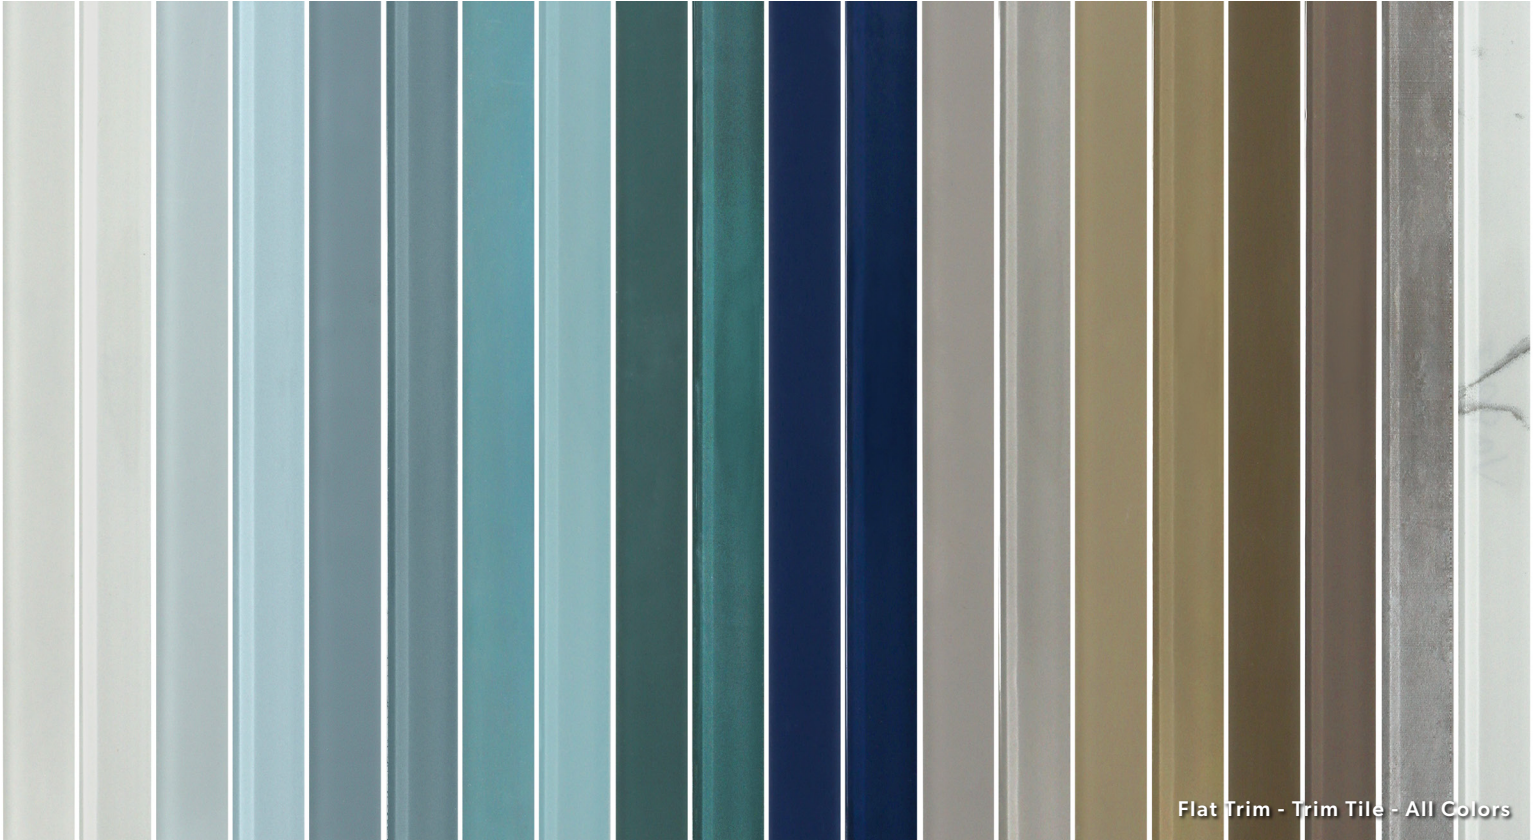

ISLAND STONE

Flat Trim - Trim Tile - All Colors

GLASS - FLAT TRIM

COLORS AVAILABLE IN THIS PATTERN

Colors shown in Matte unless otherwise noted.

* Also available in Gloss

Pure Silk*
Gloss - tr6pureG
Matte - tr6pureM

GLASS - FLAT TRIM

Brand: Island Stone

Material Type: Glass

Style in Collection: Trim Tile

Colors in Collection: Azure*, Fossil, Glacier, Horizon Blue, Lagoon*, Midnight*, Mojave*, Oceania*, Pure Silk*, Smoke*, Stratos*, Tule*, Vapor