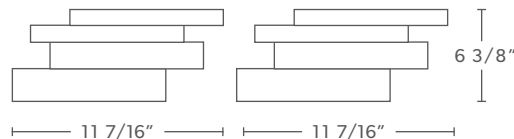

Rice White
cl3jwh

White Fossil
cl3wf

Budi Creme
cl3jk

Volcano Grey
cl3jgh

Silver
Quartzite*
cl3qs

Sutra Black*•
cl3bm

PATTERN:
V PARALLELS
STYLE:
**DIMENSIONAL
TILE**

This product comes as a two piece set.
All dimensions are nominal. One Set = 1.02 sq. ft.
Combined Set Size: 6 3/8" x 22 7/8"
Thickness: 3/8" - 7/8"

V Parallels - Dimensional Tile - White Fossil

STONE - V PARALLELS

Brand: Island Stone

Material Type: Stone

Style in Collection: Dimensional Tile

Colors in Collection: Budi Creme, Rice White, Silver Quartzite*, Sutra Black* •, Volcano Grey, White Fossil

PATTERN: V PARALLELS

Actual Dimensions:

6.42" x 22.83" x .375" - .875"

163 x 580 x 10 - 22mm

Area Covered: 1.02 sq. ft. per set

Weight: 36 lbs. per box

Sets per box: 5

Finish: Honed and Split Face