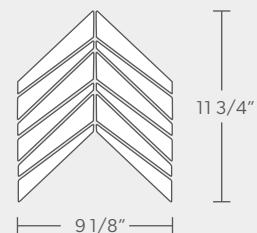

### Introducing Impressions Collection

**PATTERN:**  
2"x 8" (gr5)  
**STYLE:**  
FIELD TILE

This product comes as individual pieces.  
All dimensions are nominal. One Tile = .11 SF.  
Thickness: 1/4"

**PATTERN:**  
3.5"x 12" (gr3)  
**STYLE:**  
FIELD TILE

This product comes as individual pieces.  
All dimensions are nominal. One Tile = .30 SF.  
Thickness: 1/4"

**PATTERN:**  
FLAT TRIM (tr6)  
**STYLE:**  
TRIM TILE

This product comes as individual pieces.  
All dimensions are nominal. One Tile = .66 LF.  
Thickness: 1/4"

### Additional Patterns in Glacier Only

**PATTERN:**  
SPINDRIFT (bg14)  
**STYLE:**  
PEBBLE TILE

This product comes in mesh mounted sheets.  
All dimensions are nominal. One Sheet = .97 SF.  
Thickness: 1/4"

**PATTERN:**  
WAVELINE (bg4)  
**STYLE:**  
MOSAIC TILE

This product comes in mesh mounted sheets.  
All dimensions are nominal. One Sheet = 1.12 SF.  
Thickness: 1/4"

**PATTERN:**  
PALMS (bg11)  
**STYLE:**  
MOSAIC TILE