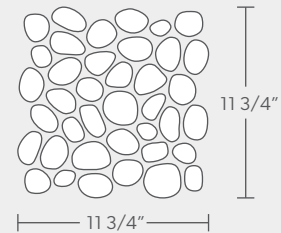

### Introducing Impressions Collection

**PATTERN:**  
2"x 8" (gr5)  
**STYLE:**  
FIELD TILE

This product comes as individual pieces.  
All dimensions are nominal. One Tile = .11 SF.  
Thickness: 1/4"

**PATTERN:**  
3.5"x 12" (gr3)  
**STYLE:**  
FIELD TILE

This product comes as individual pieces.  
All dimensions are nominal. One Tile = .30 SF.  
Thickness: 1/4"

**PATTERN:**  
FLAT TRIM (tr6)  
**STYLE:**  
TRIM TILE

This product comes as individual pieces.  
All dimensions are nominal. One Tile = .66 LF.  
Thickness: 1/4"

### Additional Patterns in Glacier Only

**PATTERN:**  
SPINDRIFT (bg14)  
**STYLE:**  
PEBBLE TILE

This product comes in mesh mounted sheets.  
All dimensions are nominal. One Sheet = .97 SF.  
Thickness: 1/4"

**Pieces per box:** 10

**PATTERN: PALMS**

**Actual Dimensions:**

9.125" x 11.75" x .25"

231.775 x 298.45 x 6.35mm

**Area Covered:** .75 SF. per sheet

**Weight:** 26 lbs. per box

**Pieces per box:** 12