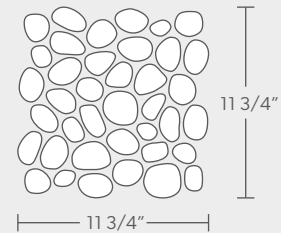

### Introducing Impressions Collection

**PATTERN:**  
2" x 8" (gr5)  
**STYLE:**  
FIELD TILE

This product comes as individual pieces.  
All dimensions are nominal. One Tile = .11 SF.  
Thickness: 1/4"

**PATTERN:**  
3.5" x 12" (gr3)  
**STYLE:**  
FIELD TILE

This product comes as individual pieces.  
All dimensions are nominal. One Tile = .30 SF.  
Thickness: 1/4"

**PATTERN:**  
FLAT TRIM (tr6)  
**STYLE:**  
TRIM TILE

This product comes as individual pieces.  
All dimensions are nominal. One Tile = .66 LF.  
Thickness: 1/4"

### Additional Patterns in Glacier Only

**PATTERN:**  
SPINDRIFT (bg14)  
**STYLE:**  
PEBBLE TILE

This product comes in mesh mounted sheets.  
All dimensions are nominal. One Sheet = .97 SF.  
Thickness: 1/4"

**Pieces per box:** 10

**PATTERN: PALMS**

**Actual Dimensions:**

9.125" x 11.75" x .25"

231.775 x 298.45 x 6.35mm

**Area Covered:** .75 SF. per sheet

**Weight:** 26 lbs. per box

**Pieces per box:** 12