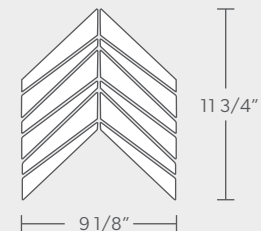

This product comes as individual pieces.  
All dimensions are nominal. One Tile = .30 SF.  
Thickness: 1/4"

**PATTERN:**  
FLAT TRIM (tr6)  
**STYLE:**  
TRIM TILE

This product comes as individual pieces.  
All dimensions are nominal. One Tile = .66 LF.  
Thickness: 1/4"

### Additional Patterns in Glacier Only

**PATTERN:**  
SPINDRIFT (bg14)  
**STYLE:**  
PEBBLE TILE

This product comes in mesh mounted sheets.  
All dimensions are nominal. One Sheet = .97 SF.  
Thickness: 1/4"

**PATTERN:**  
WAVELINE (bg4)  
**STYLE:**  
MOSAIC TILE

This product comes in mesh mounted sheets.  
All dimensions are nominal. One Sheet = 1.12 SF.  
Thickness: 1/4"

**PATTERN:**  
PALMS (bg11)  
**STYLE:**  
MOSAIC TILE