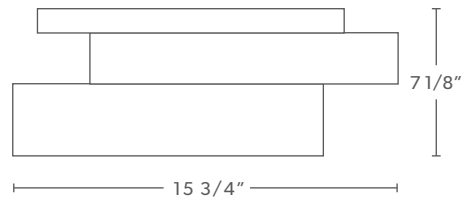

Rimba - Natural

TIMBER - RIMBA

COLORS AVAILABLE IN THIS PATTERN

Mixed Natural
& Painted
k13wrn

Natural
k13pls

PATTERN:
RIMBA
STYLE:
**TIMBER FIELD
TILE**

This product comes in mesh mounted sheets.
All dimensions are nominal. One Sheet = .78 sq. ft.
Thickness: 1/4"

Actual Dimensions:

15.75" x 7.09" x .25"

400 x 180 x 6.35mm

Area Covered: .78 sq. ft. per piece

Weight: 24 lbs. per box

Pieces per box: 28

Suggested Usage

Interior
Wall