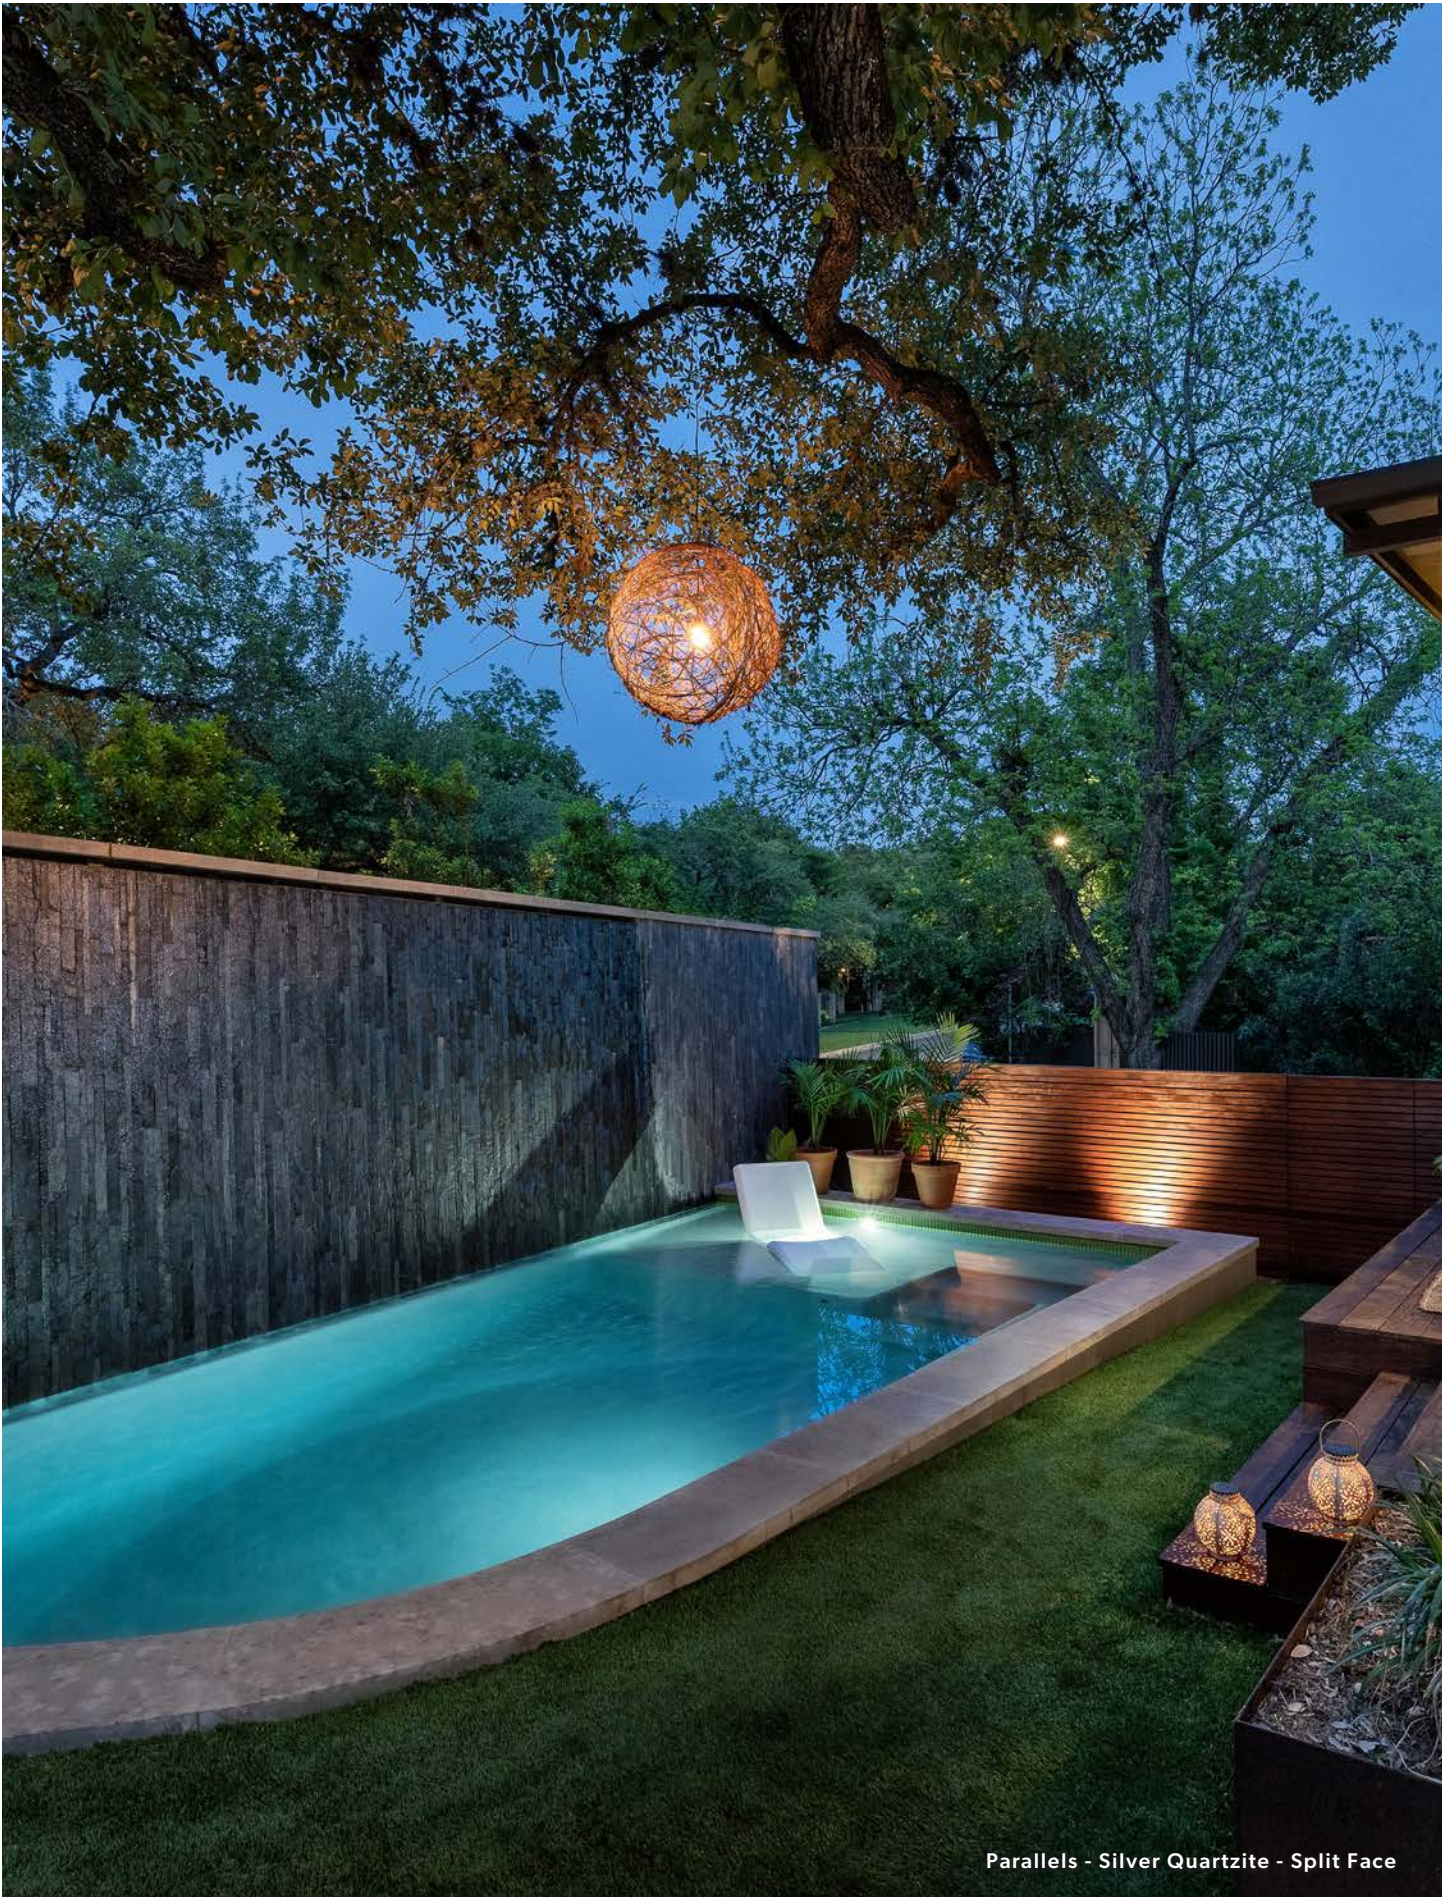

SUGGESTED USAGE

Interior Wall

Kitchen Backsplash

Fireplace Wall
(Not in Firebox)

Exterior Wall

Pool, Spa & Water Feature

Sizes (Available in all colors)

DIMENSIONAL TILE	Parent Code	Pattern	Finish	Actual (in)	Actual (mm)	Coverage Per Set	Thickness	Pool, Spa & Water Feature
	cv1	V Squares	Honed	7 3/4" x 15 3/8"	196 x 392 x 10-22mm	0.83 sf	3/8" - 7/8"	Yes*