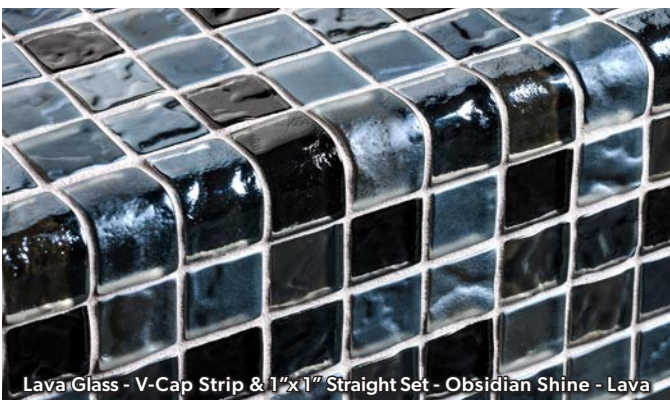

Lava Glass - V-Cap Strip & 1" x 1" Straight Set - Obsidian Shine - Lava

V-Cap Strip (Ig12vc) - Trim Tile

Color	Code
Burning Ice	Ig12vcburnL
Cool Tropics	Ig12vccoolL
Deep Flow	Ig12vcdeepL
Hazy Wave	Ig12vchazyL
Liquid Rock	Ig12vcliquL
Molten Frost	Ig12vcmofrL
Obsidian Shine	Ig12vcobshL
Solid Ash	Ig12vcsoliL
Windward Bay	Ig12vcwibaL