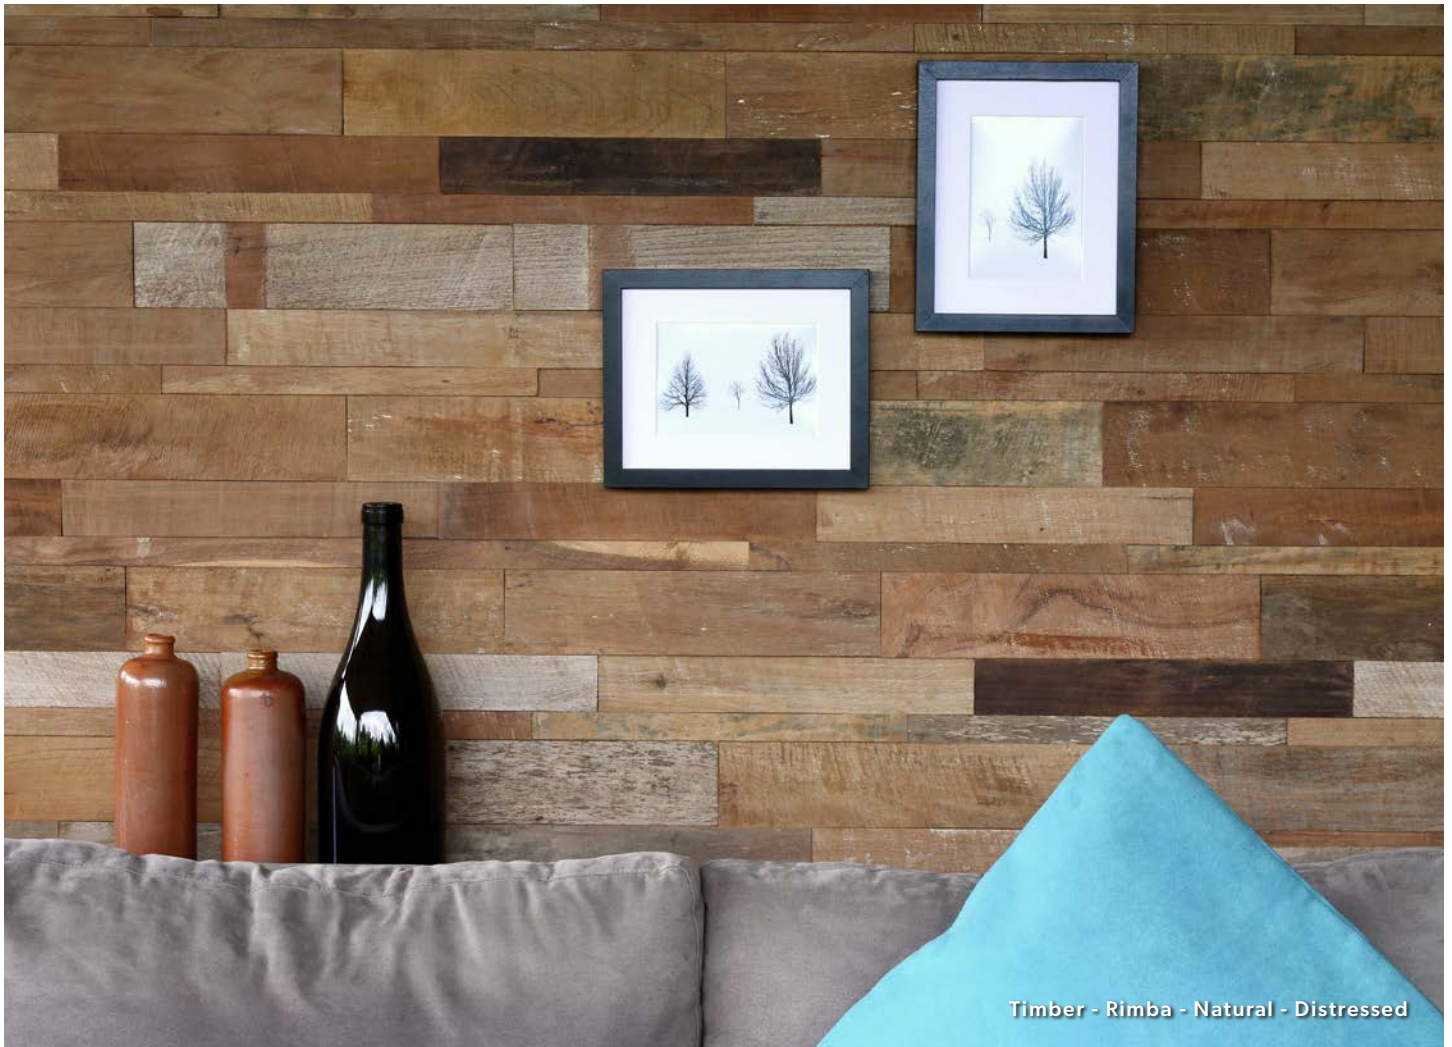

RIMBA - FIELD TILE

Available Colors

Rimba (kl3) - Field Tile

Color	Code
Mixed Natural & Painted	kl3wrn
Natural	kl3pls

Features and Benefits

- Crafted from reclaimed Indonesian teak, no two tiles are alike ensuring a unique masterpiece.
- A celebration of natural materials in a uniquely contemporary design.
- Available in natural or a mix of natural and painted surfaces.
- The distinct nature of the distressed teak adds a truly unique aesthetic.
- Comes in mesh-mounted sheets.

SUGGESTED USAGE

Sizes (Available in all colors)

DIMENSIONAL TILE	Parent Code	Pattern	Finish	Actual (in)	Actual (mm)	Coverage Per Piece	Thickness	Pool, Spa & Water Feature
	kl3	Rimba	Distressed	7 1/8" x 15 3/4"	180 x 400 x 6mm	0.78 sf	1/4"	No

Timber - Rimba - Natural - Distressed