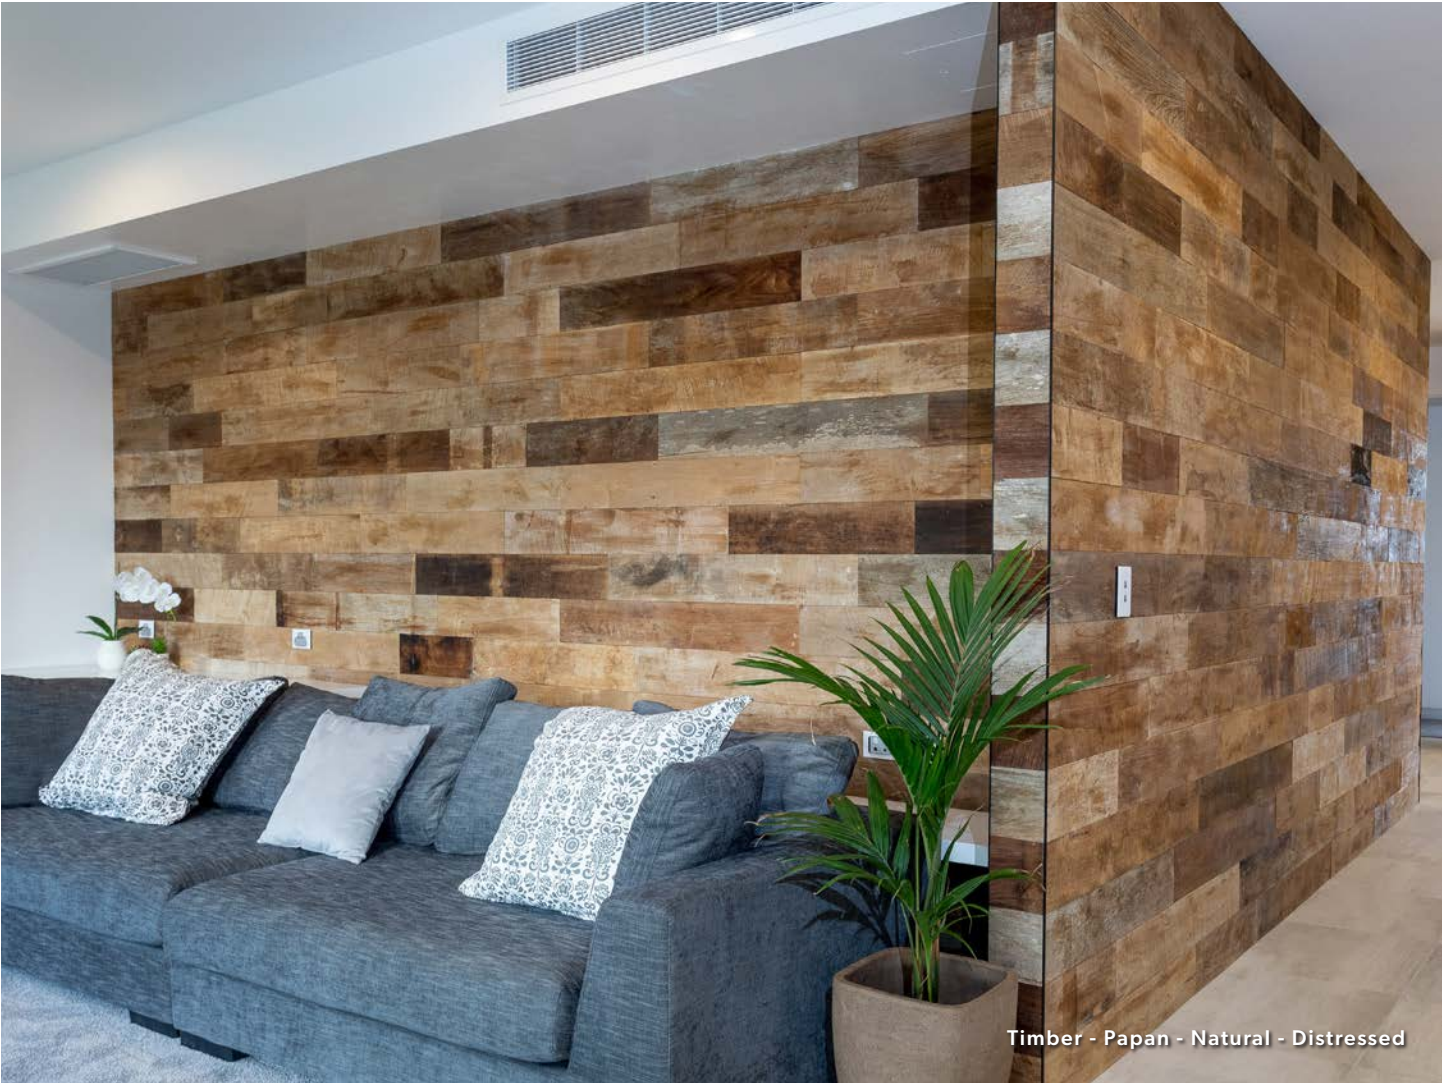

Timeber - Kayu V - Natural - Distressed

Timber - Papan - Natural - Distressed

Available Colors

Natural

Painted

Features and Benefits

- Large-format reclaimed teak planks in a spectrum of natural hues.
- Crafted from reclaimed Indonesian teak, no two tiles are alike ensuring a unique masterpiece.
- A celebration of natural materials in a uniquely rustic design.
- Available in natural or a mix of natural and painted surfaces.
- The distinct nature of the distressed teak adds a truly unique aesthetic.