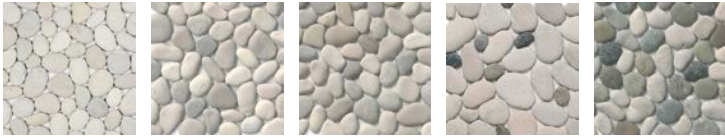

PERFECT PEBBLE - PEBBLE TILE

Available Colors

Antique Timor White•

Cloudburst•

Sepia•

Native Earth•

Juniper•