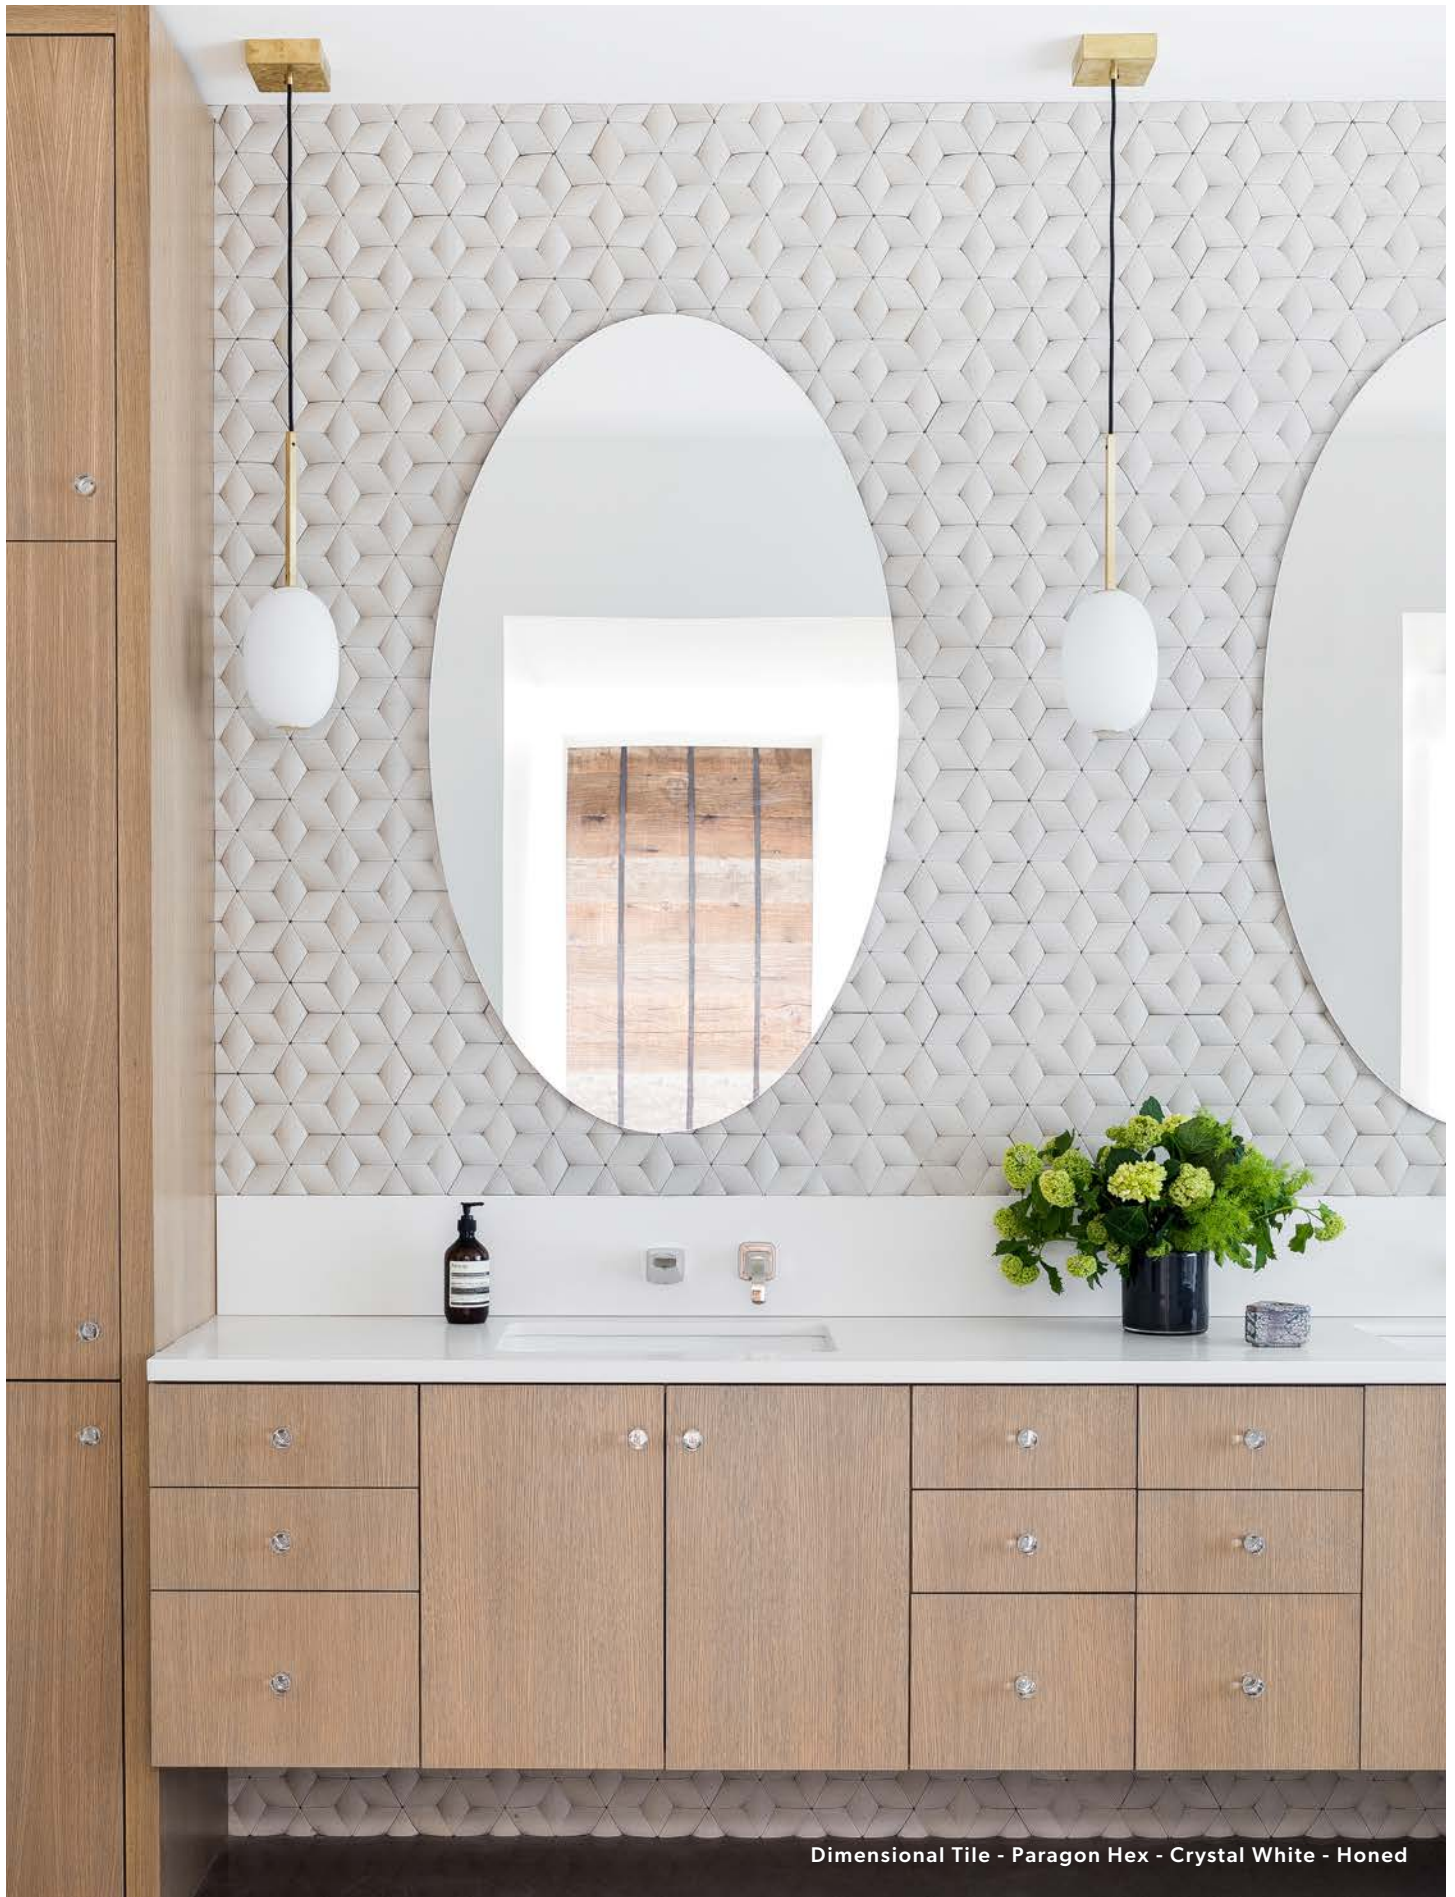

Dimensional Tile - Paragon Hex - Crystal White - Honed