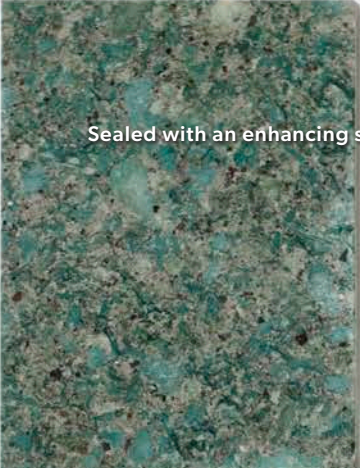

Resources

Sealed with an enhancing sealer