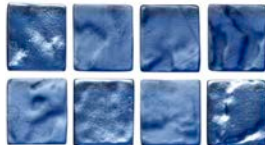

LAVA GLASS

Available Colors

Molten Frost

Burning Ice

Hazy Wave

Cool Tropics

Windward Bay

Liquid Rock