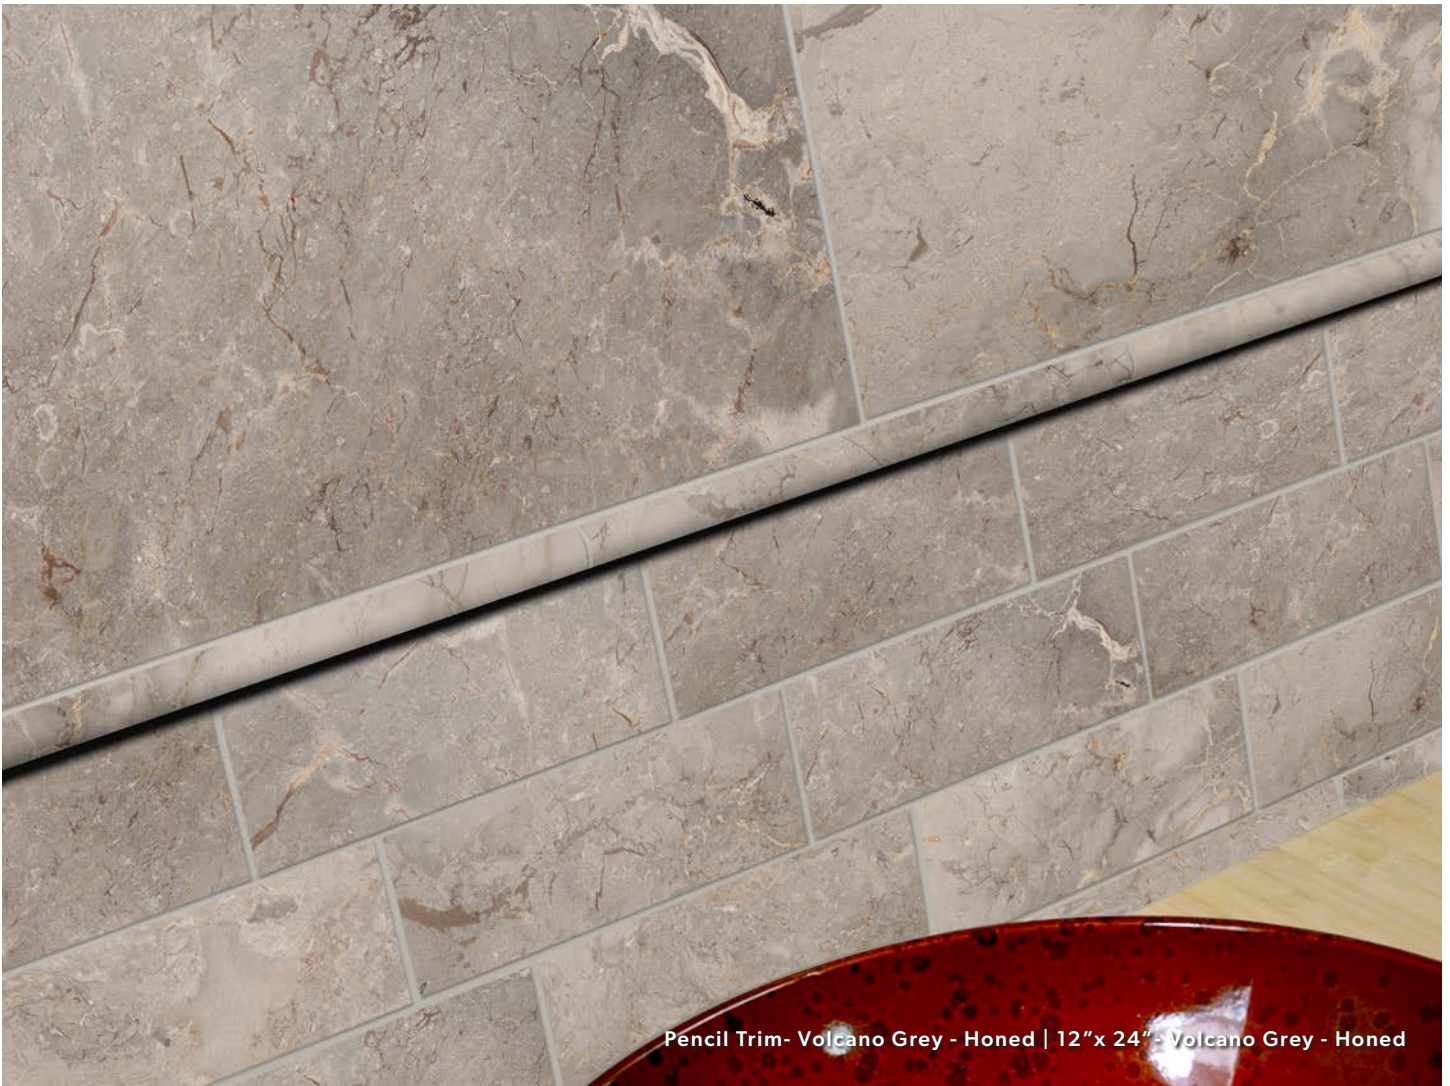

12"x 24"- Rice White - Honed

Pencil Trim- Volcano Grey - Honed | 12"x 24"- Volcano Grey - Honed

Available Colors

Pencil Trim (tr3) - Trim Tile

Color	Code
Rice White	tr3jw
Volcano Grey	tr3jg

Features and Benefits

- Natural Stone. No two tiles are alike.
- High tolerance quality control for accurate size, shape, and mosaic pattern layout.
- Mesh backing applied with a special adhesive allows for use of mosaics in intermittent wet and submerged applications.
- Custom sizes and colors available upon request.

SUGGESTED USAGE

Sizes (Available in all colors)

Trim Tile	Parent Code	Pattern	Finish	Actual (in)	Actual (mm)	Coverage Per Piece	Thickness	Pool, Spa & Water Feature
	tr3	Pencil Trim	Honed	3/4"x12"	9x305x12mm	1.0lf	1/2"	No