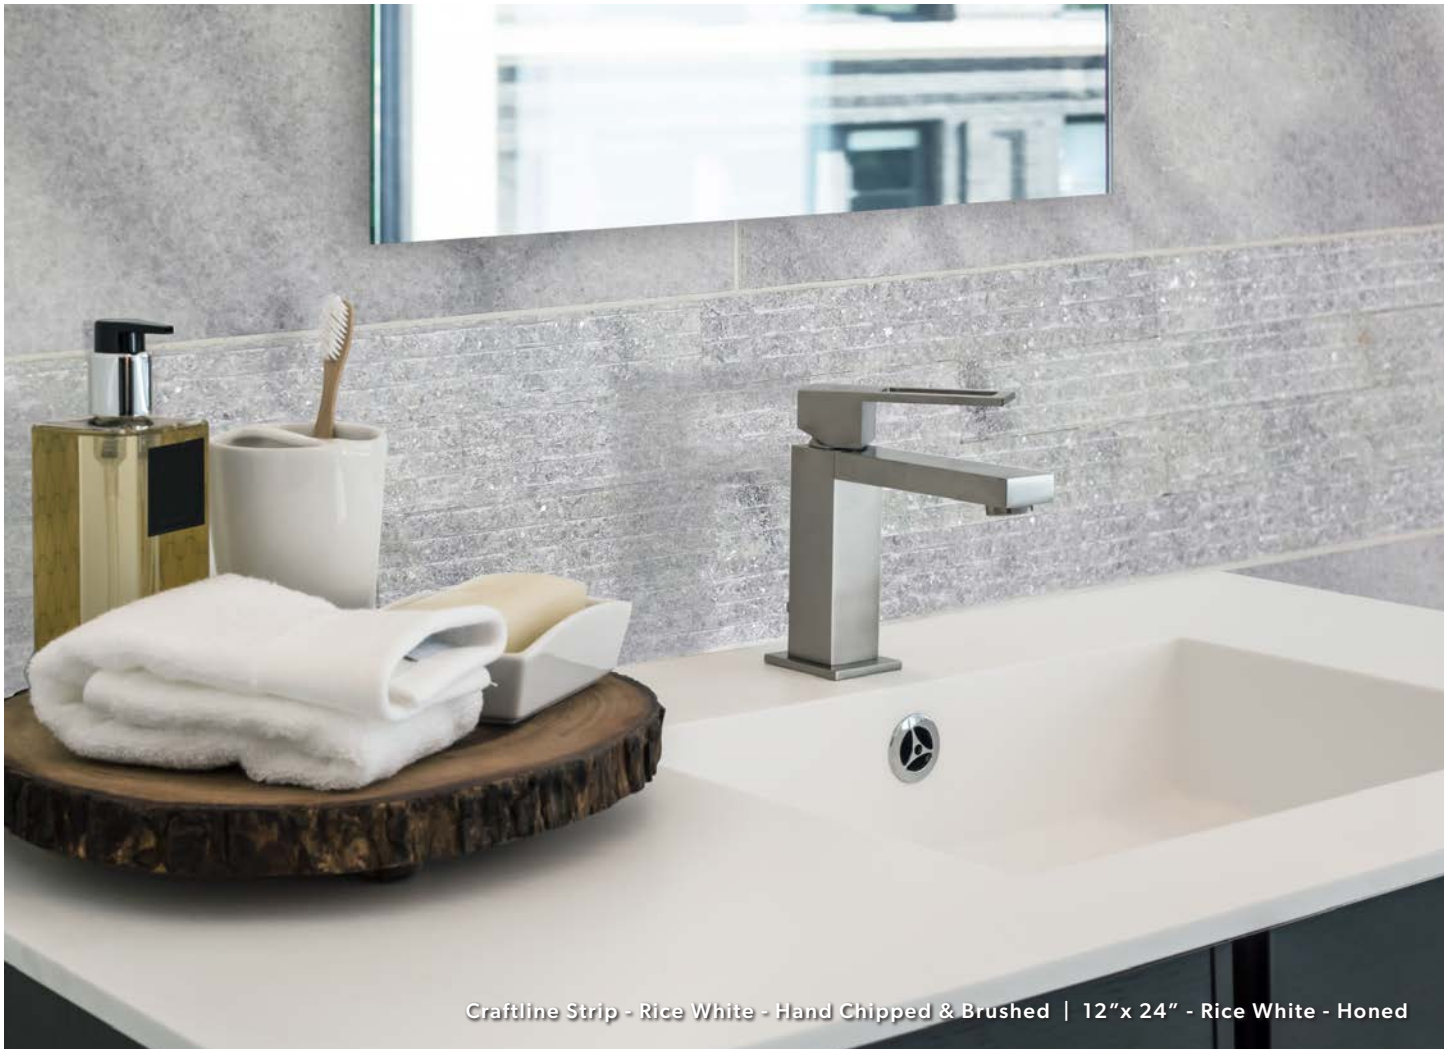

CRAFTLINE STRIP - TEXTURED WALL TILE

Available Colors

Features and Benefits

- Rugged and exotic stones with a dramatic texture that highlights the beauty of the individual stone.
- Can be installed with grout joints or without grout joints.
- Comes in individual pieces in a slender subway format that can be configured in multiple pattern options.

Craftline Strip (cs1) - Textured Wall Tile

Color	Finish	Code
Rice White	Hand Chipped & Brushed	cs1jwc
Volcano Grey	Distressed	cs1jga

SUGGESTED USAGE

Sizes (Available in all colors)

TEXTURED WALL TILE	Parent Code	Pattern	Finish	Actual (in)	Actual (mm)	Coverage Per Piece	Thickness	Pool, Spa & Water Feature
	cs1	Craftline Strip	Hand Chipped & Brushed or Distressed	3"x 12"	305 x 50 x 12mm	0.16 sf	1/2"	Yes

Craftline Strip - Rice White - Hand Chipped & Brushed | 12"x 24" - Rice White - Honed