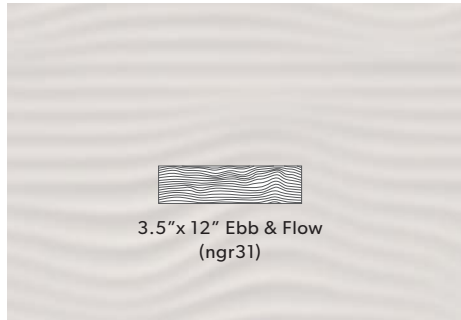

Sealed with penetrating sealer

Nomad

Nomad

Trim Tile

3.5"x 12"
(ngr3)

Pencil Bullnose
(ntr5)

3.5"x 12" Ebb & Flow
(ngr31)

3.5"x 12" Sago
(ngr32)