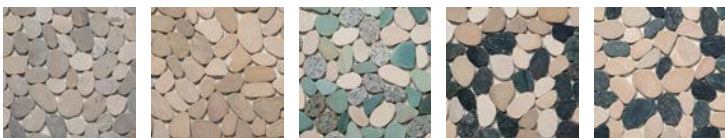

Malu Grey• French Tan• Birds Egg• Poppy Seed• Black & Tan•