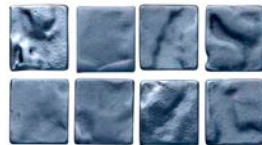

LAVA GLASS

Available Colors

Solid Ash

Features and Benefits

- Exceeds industry standards for: Freeze/Thaw, Thermal Shock, and Submerged Applications.
- Designed for submerged applications using alkali-resistant mesh adhered with non-water-soluble glue.
- Fused back paint for ease of application and superior bond strength to setting material.
- 1"x 1" & 1"x 2" are modular. Sheets can be cut in half along mesh to use as a standard 6" waterline.
- Easily cut on a wet saw.
- Slip Resistant finish available by Special Order, adding safety without compromising on style and aesthetics.
- Innovative V-Cap Strip design.
- Unique surface texture reduces grout and long-term maintenance challenges.

Sizes (Available in all colors)

MOSAIC TILE	Parent Code	Pattern	Finish	Actual (in)	Actual (mm)	Coverage Per Sheet	Thickness	Pool, Spa & Water Feature
	lg11	1"x 1" Straight Set	Lava	13 1/8"x 13 1/8"	334 x 334 x 6mm	1.2 sf	1/4"	Yes
	lg12	1"x 2" Offset	Lava	13 1/8"x 13 1/8"	334 x 334 x 6mm	1.2 sf	1/4"	Yes
TRIM TILE	Parent Code	Pattern	Finish	Actual (in)	Actual (mm)	Coverage Per Sheet	Thickness	Pool, Spa & Water Feature
	lg12vc	V-Cap Strip	Lava	1"x 13 1/8"	26 x 334 x 6mm	1.1 lf	1/4"	Yes

SUGGESTED USAGE

Interior Wall
Kitchen Backsplash
Fireplace Wall
(Not in Firebox)
Shower Wall

Steam Shower Wall
Exterior Wall
Pool, Spa & Water Feature