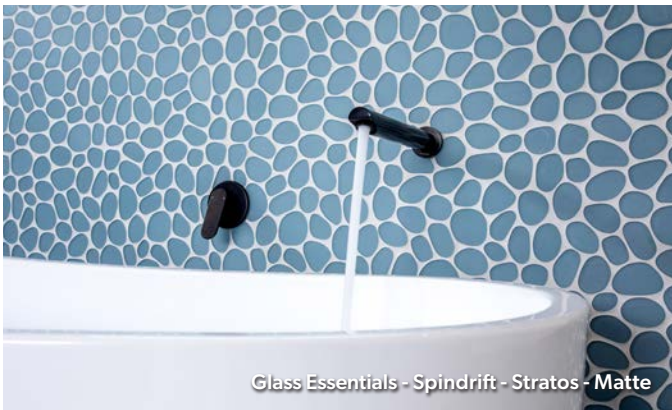

Glass Essentials - Spindrift - Stratos - Matte