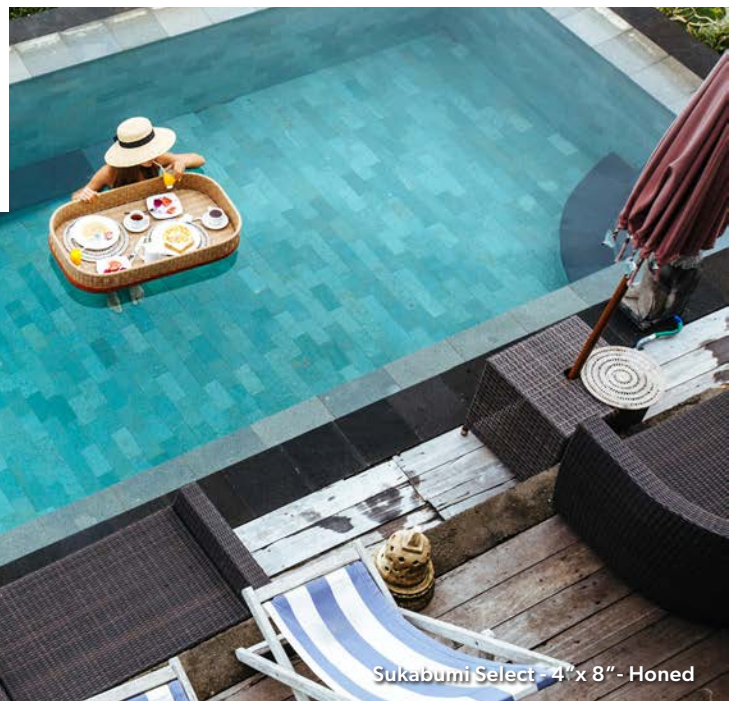

SUKABUMI SELECT - POOL STONE

Available Colors

Features and Benefits

- Each piece is meticulously hand-selected, guaranteeing square and precisely calibrated thickness for seamless installation.
- Precision-cut tile is finished with a honed surface for an ideal balance of texture that is naturally slip-resistant and easy to maintain.
- Diverse selection of sizes, including mosaic options, to create remarkable pool designs.
- Features natural durability.
- Suitable for both interior & exterior applications in non-freezing residential & commercial environments.

Sizes

FIELD TILE	Parent Code	Pattern	Finish	Actual (in)	Actual (mm)	Coverage Per Piece	Thickness	lbs/box	pcs/box	Pool, Spa & Water Feature
	ps44	4"x4"	Honed	3 15/16"x 3 15/16"	100 x 100 x 10mm	0.11 sf	3/8"	28.80	60	Yes
	ps48	4"x8"	Honed	3 15/16"x 7 7/8"	100 x 200 x 10mm	0.22 sf	3/8"	29.70	30	Yes
	ps66	6"x6"	Honed	5 7/8"x 5 7/8"	150 x 150 x 10mm	0.24 sf	3/8"	41.80	38	Yes
MOSAIC TILE*	Parent Code	Pattern	Finish	Actual (in)	Actual (mm)	Coverage Per Sheet	Thickness	lbs/box	pcs/box	Pool, Spa & Water Feature
	ps11	1.25"x1.25"	Honed	12 7/8"x 12 7/8"	326 x 326 x 10mm	1.14 sf	3/8"	20	5	Yes

*Mesh mounted

SUGGESTED USAGE

Interior Wall & Floor

Kitchen Backsplash & Counter

Fireplace Wall & Floor (Not in Firebox)

Shower Wall & Floor

Steam Shower Wall & Floor

Exterior Wall

Pool, Spa & Water Feature

Sukabumi Select - 4"x8" - Honed