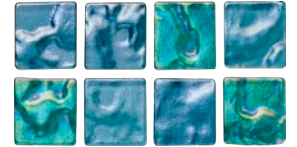

LAVA GLASS

Available Colors

Molten Frost

Burning Ice

Hazy Wave

Cool Tropics

Windward Bay

Liquid Rock