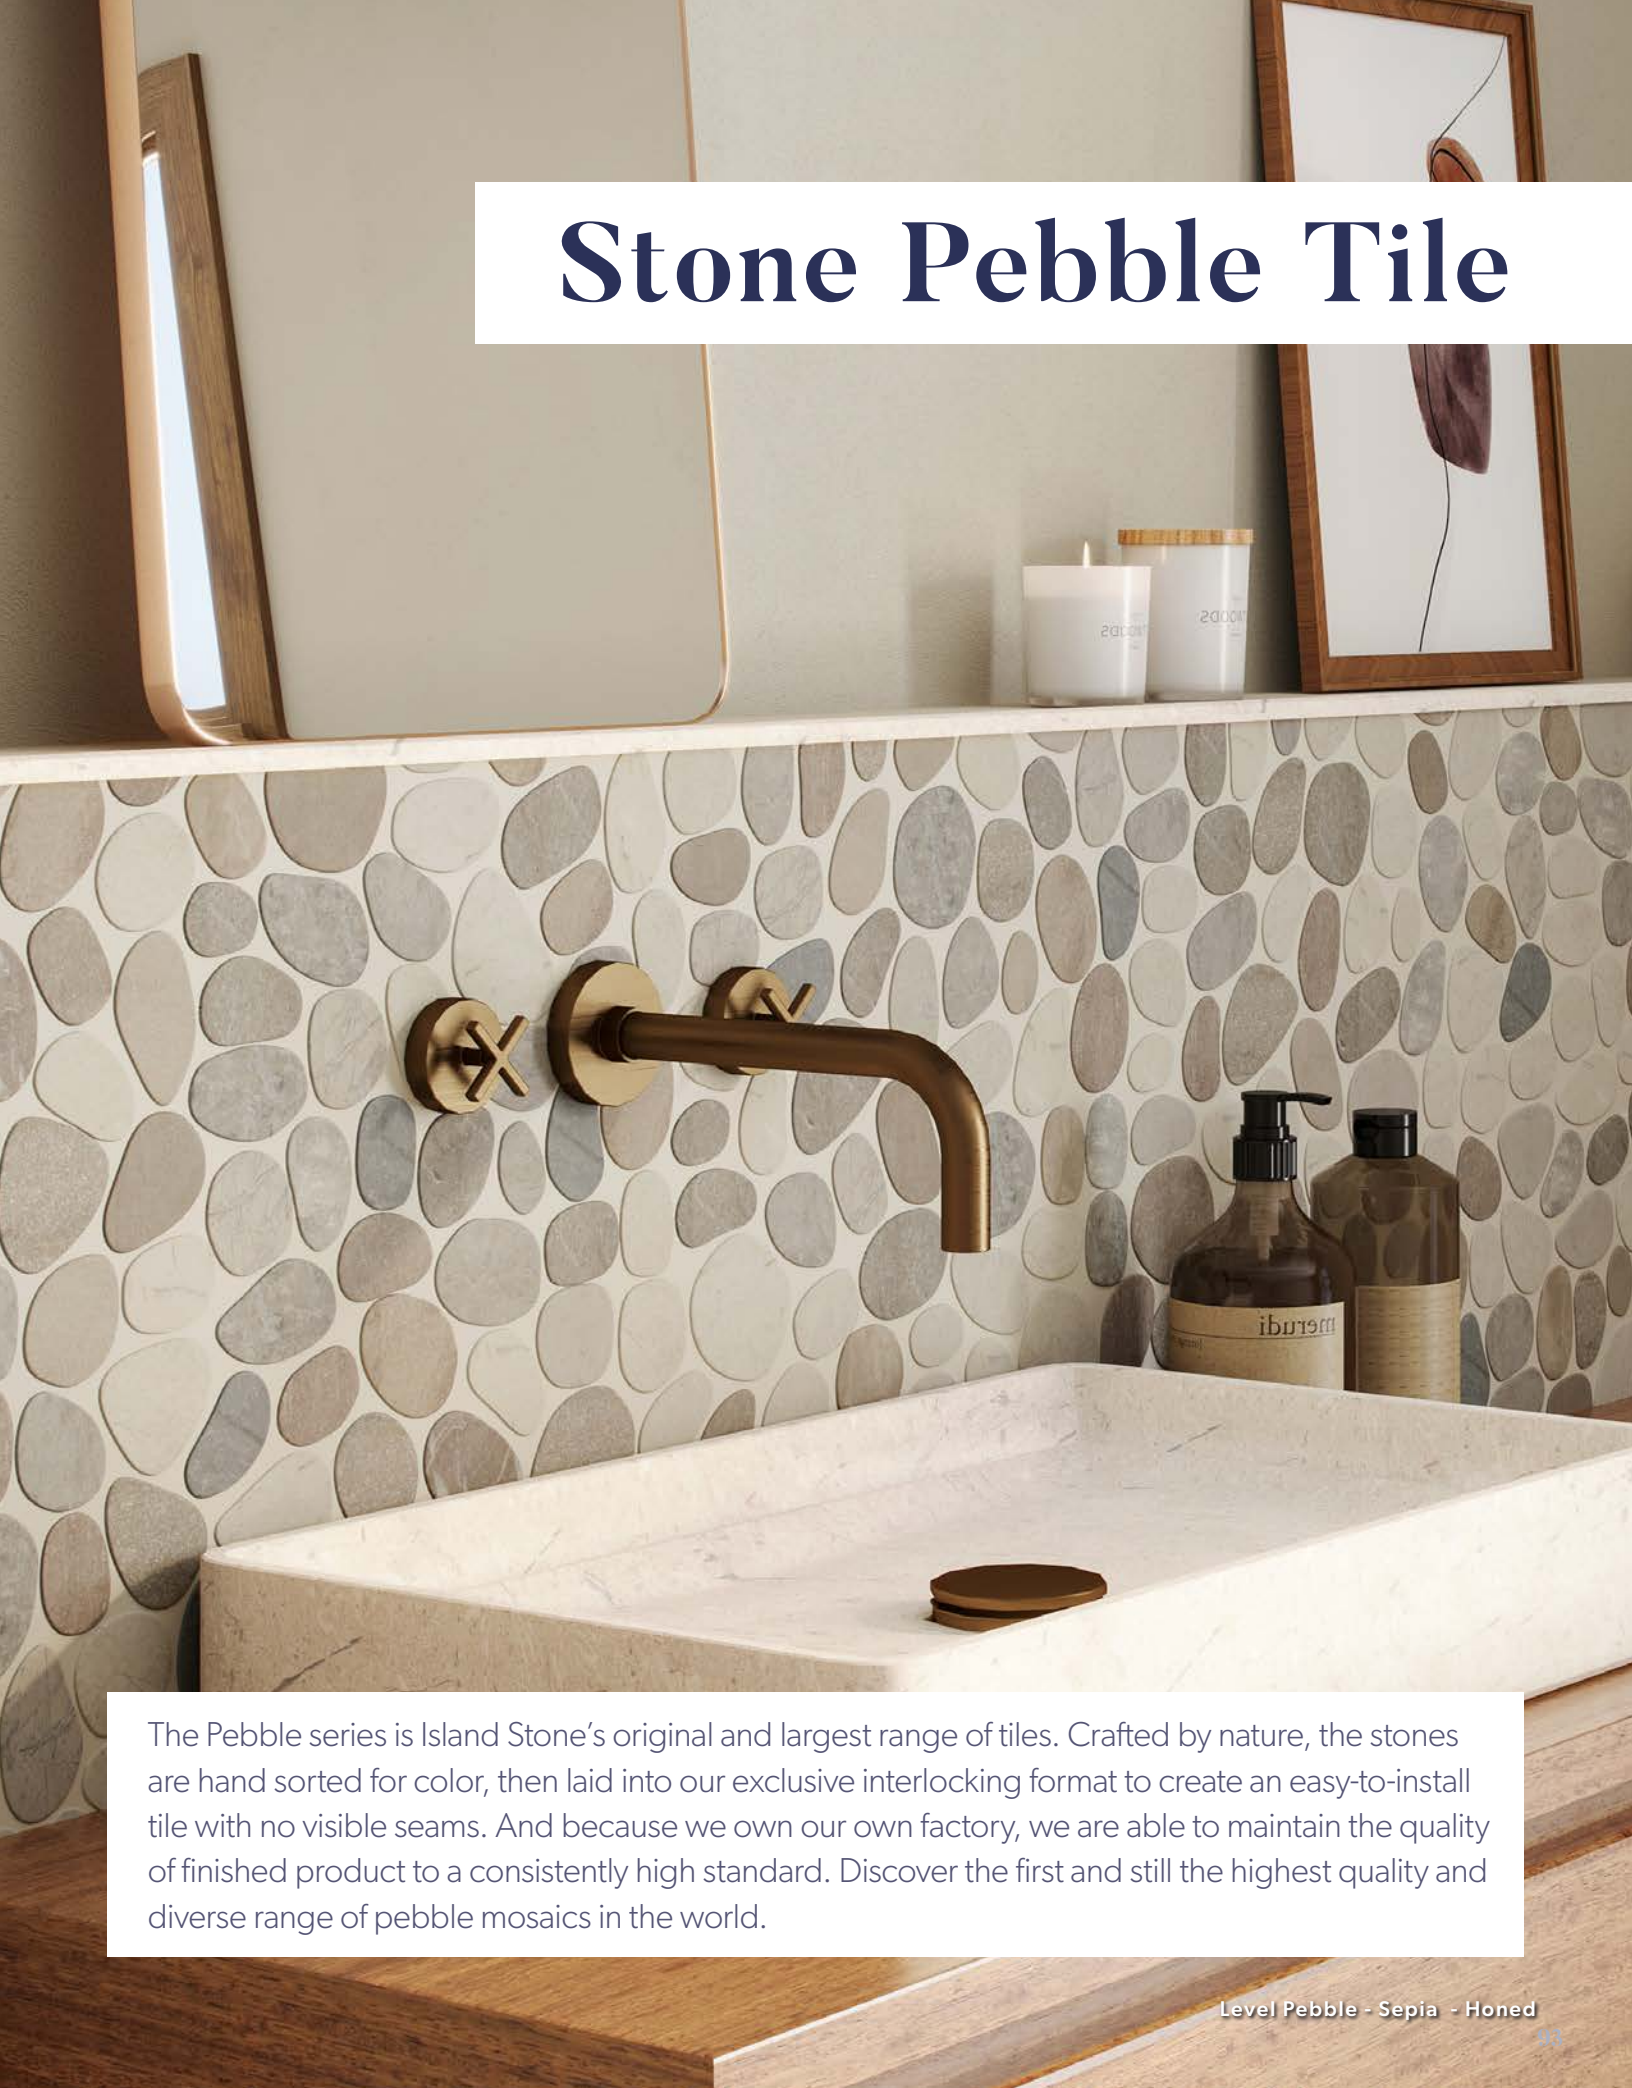

Spindrift Marble - Carrara - Honed

Stone Pebble Tile

The Pebble series is Island Stone's original and largest range of tiles. Crafted by nature, the stones are hand sorted for color, then laid into our exclusive interlocking format to create an easy-to-install tile with no visible seams. And because we own our own factory, we are able to maintain the quality of finished product to a consistently high standard. Discover the first and still the highest quality and diverse range of pebble mosaics in the world.