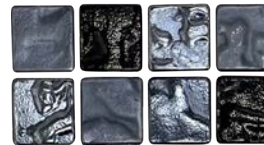

Obsidian Shine

Features and Benefits

- Exceeds industry standards for: Freeze/Thaw, Thermal Shock, and Submerged Applications.
- Designed for submerged applications using alkali-resistant mesh adhered with non-water-soluble glue.
- Fused back paint for ease of application and superior bond strength to setting material.
- 1"x 1" & 1"x 2" are modular. Sheets can be cut in half along mesh to use as a standard 6" waterline.
- Easily cut on a wet saw.
- Slip Resistant finish available by Special Order, adding safety without compromising on style and aesthetics.
- Innovative V-Cap Strip design.
- Unique surface texture reduces grout and long-term maintenance challenges.

Sizes (Available in all colors)

MOSAIC TILE	Parent Code	Pattern	Finish	Actual (in)	Actual (mm)	Coverage Per Sheet	Thickness	Pool, Spa & Water Feature
	lg11	1"x 1" Straight Set	Lava	13 1/8"x 13 1/8"	334 x 334 x 6mm	1.2 sf	1/4"	Yes
	lg12	1"x 2" Offset	Lava	13 1/8"x 13 1/8"	334 x 334 x 6mm	1.2 sf	1/4"	Yes
TRIM TILE	Parent Code	Pattern	Finish	Actual (in)	Actual (mm)	Coverage Per Sheet	Thickness	Pool, Spa & Water Feature
	lg12vc	V-Cap Strip	Lava	1"x 13 1/8"	26 x 334 x 6mm	1.1 lf	1/4"	Yes