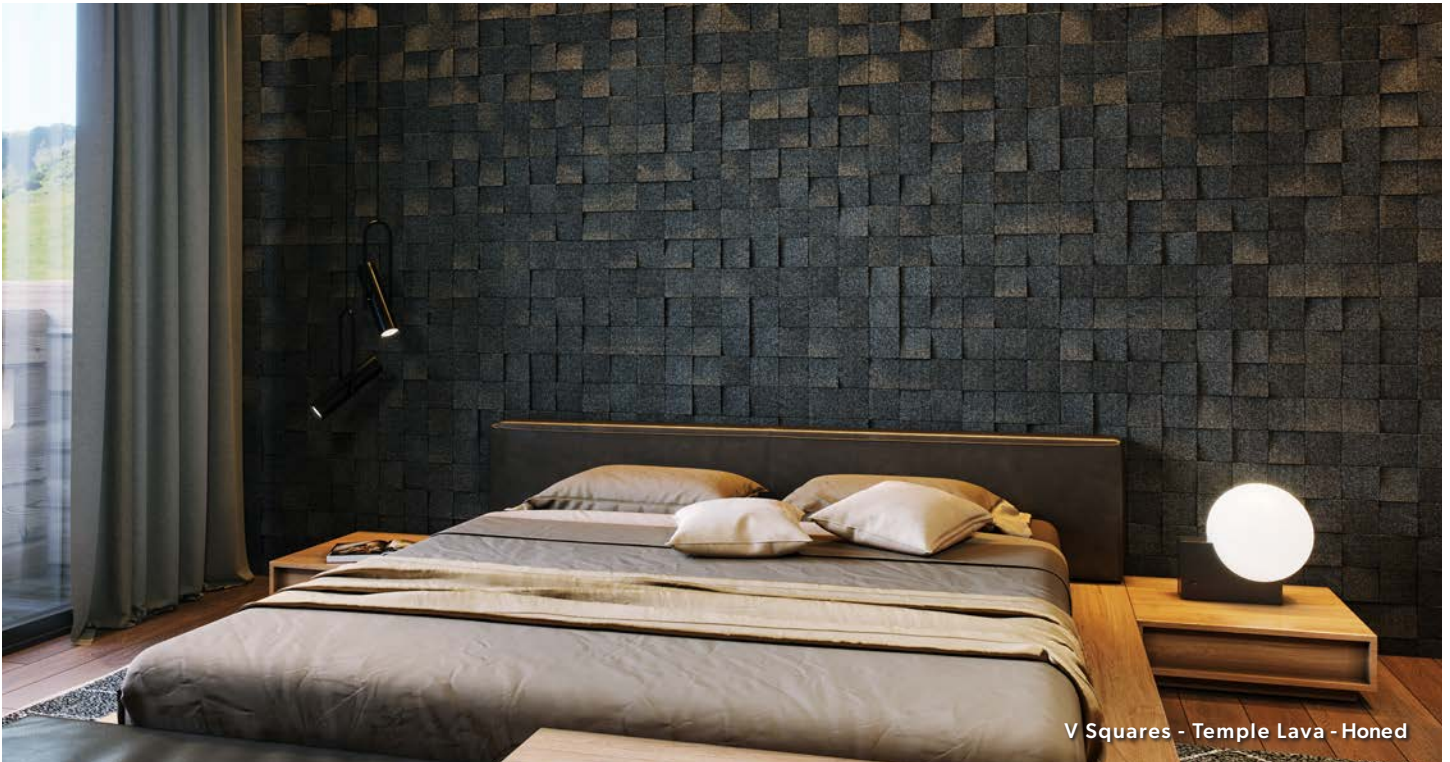

V Squares - Temple Lava - Honed

Available Colors

Features and Benefits

- Large format square tiles with directional wedge relief, positioned in diverging directions for a dramatic modern surface.
- Crafted from natural stone, no two tiles are alike, ensuring a unique masterpiece.
- High tolerance quality control for accurate size, shape, and pattern layout.

V Squares (cv1) - Dimensional Tile

Color	Code
Crystal White	cv1rn
White Fossil	cv1wf
Sandstone Mint	cv1sm
Silver Quartzite	cv1sq
Temple Lava	cv1bl
Sutra Black	cv1bm

* Temple Lava not approved for Exterior and Pool, Spa & Water Feature.

SUGGESTED USAGE

Sizes (Available in all colors)

DIMENSIONAL TILE	Parent Code	Pattern	Finish	Actual (in)	Actual (mm)	Coverage Per Set	Thickness	Pool, Spa & Water Feature
	cv1	V Squares	Honed	7 3/4" x 15 3/8"	196 x 392 x 10-22mm	0.83 sf	3/8" - 7/8"	Yes*