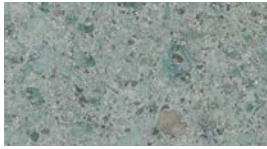

SUKABUMI SELECT - POOL STONE

Available Colors

Sukabumi Select

Features and Benefits

- Each piece is meticulously hand-selected, guaranteeing square and precisely calibrated thickness for seamless installation.
- Precision-cut tile is finished with a honed surface for an ideal balance of texture that is naturally slip-resistant and easy to maintain.
- Diverse selection of sizes, including mosaic options, to create remarkable pool designs.
- Features natural durability.
- Suitable for both interior & exterior applications in non-freezing residential & commercial environments.

Sizes

FIELD TILE	Parent Code	Pattern	Finish	Actual (in)	Actual (mm)	Coverage Per Piece	Thickness	lbs/box	pcs/box	Pool, Spa & Water Feature
	ps44	4"x4"	Honed	3 15/16"x 3 15/16"	100 x 100 x 10mm	0.11 sf	3/8"	28.80	60	Yes
	ps48	4"x8"	Honed	3 15/16"x 7 7/8"	100 x 200 x 10mm	0.22 sf	3/8"	29.70	30	Yes
	ps66	6"x6"	Honed	5 7/8"x 5 7/8"	150 x 150 x 10mm	0.24 sf	3/8"	41.80	38	Yes
MOSAIC TILE*	Parent Code	Pattern	Finish	Actual (in)	Actual (mm)	Coverage Per Sheet	Thickness	lbs/box	pcs/box	Pool, Spa & Water Feature
	ps11	1.25"x1.25"	Honed	12 7/8"x 12 7/8"	326 x 326 x 10mm	1.14 sf	3/8"	20	5	Yes

*Mesh mounted

SUGGESTED USAGE

Interior Wall & Floor

Kitchen Backsplash & Counter

Fireplace Wall & Floor (Not in Firebox)

Shower Wall & Floor

Steam Shower Wall & Floor

Exterior Wall

Pool, Spa & Water Feature