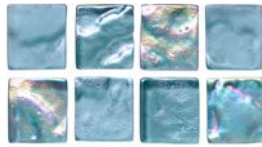

LAVA GLASS

Available Colors

Molten Frost

Burning Ice

Hazy Wave

Cool Tropics

Windward Bay

Liquid Rock