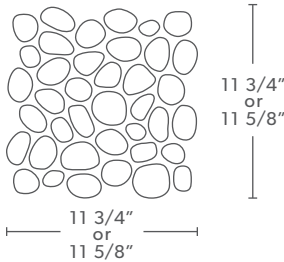

### COLORS AVAILABLE IN THIS PATTERN

Carrara ♦  
bs14carr

Nebula ♦  
bs14nebu

Crystal White ♦♦  
bs14crwh

Island Mist ♦♦  
bs14ismi

Tempest ♦  
bs14temp

Peppercorn ♦♦  
bs14pepp

Volcano Grey ♦♦  
bs14volcjc

PATTERN:  
**SPINDRIFT  
MARBLE**  
STYLE:  
**PEBBLE TILE**

This product comes in mesh mounted sheets.  
All dimensions are nominal.  
11 3/4" x 11 3/4" = .97 sf ♦  
11 5/8" x 11 5/8" = .94 sf ♦♦  
Thickness will vary depending on stone color.

**Actual Dimensions:**  
† 11.75" x 11.75" x .25"  
† 300 x 300 x 7mm

**Area Covered:**  
† .97 sf per sheet  
**Weight:** 30 lbs. per box  
**Pieces per box:** 11

**Colors:** Crystal White ††, Island Mist ††, Peppercorn ††

**Actual Dimensions:**  
†† 11.63" x 11.63" x .5"  
†† 295 x 295 x 12mm

**Area Covered:**  
†† .94 sf per sheet  
**Weight:** 27.5 lbs. per box  
**Pieces per box:** 5

**Colors:**  
Volcano Grey ††

**Actual Dimensions:**  
†† 11.63" x 11.63" x .375"  
†† 295 x 295 x 9mm