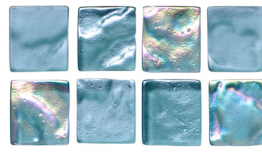

LAVA GLASS

Available Colors

Molten Frost

Burning Ice

Hazy Wave

Cool Tropics

Windward Bay

Liquid Rock