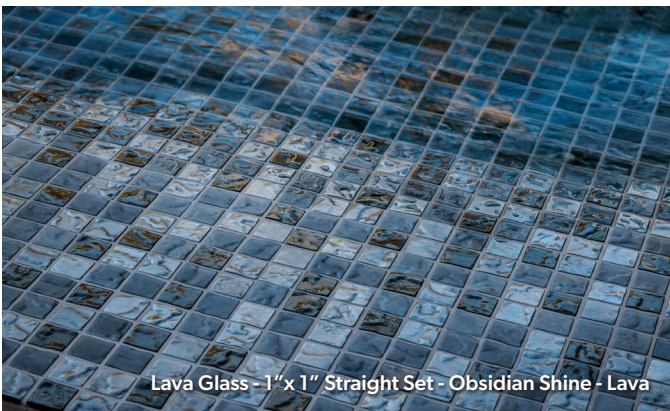

Mosaic and Trim Tile Colors

Lava Glass - 1"x 1" Straight Set - Obsidian Shine - Lava

1"x 1" Straight Set (Ig11) - Mosaic Tile

Color	Code
Burning Ice	Ig11burnL
Cool Tropics	Ig11coolL
Deep Flow	Ig11deepL
Hazy Wave	Ig11hazyL
Liquid Rock	Ig11liqL
Molten Frost	Ig11mofrL
Obsidian Shine	Ig11obshL
Solid Ash	Ig11soliL
Windward Bay	Ig11wibaL