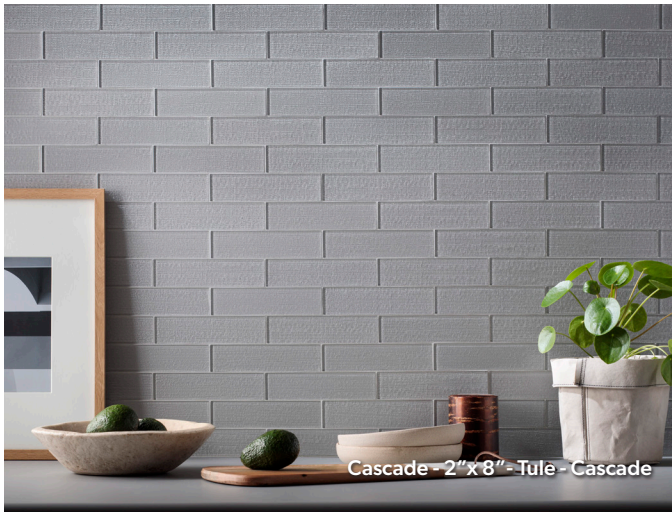

Field Tile Colors & Finishes

2"x 8" (gr5) - Field Tile

Color	Code
Azure	gr5azurC
Fog	gr5fogC
Graphite	gr5grapC
Lagoon	gr5lagoC
Midnight	gr5midnC
Oceania	gr5oceacC
Pure Silk	gr5pureC
Stratos	gr5straC
Tule	gr5tuleC