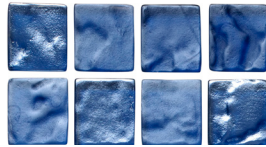

LAVA GLASS

Available Colors

Molten Frost

Burning Ice

Hazy Wave

Cool Tropics

Windward Bay

Liquid Rock