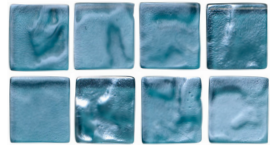

Liquid Rock