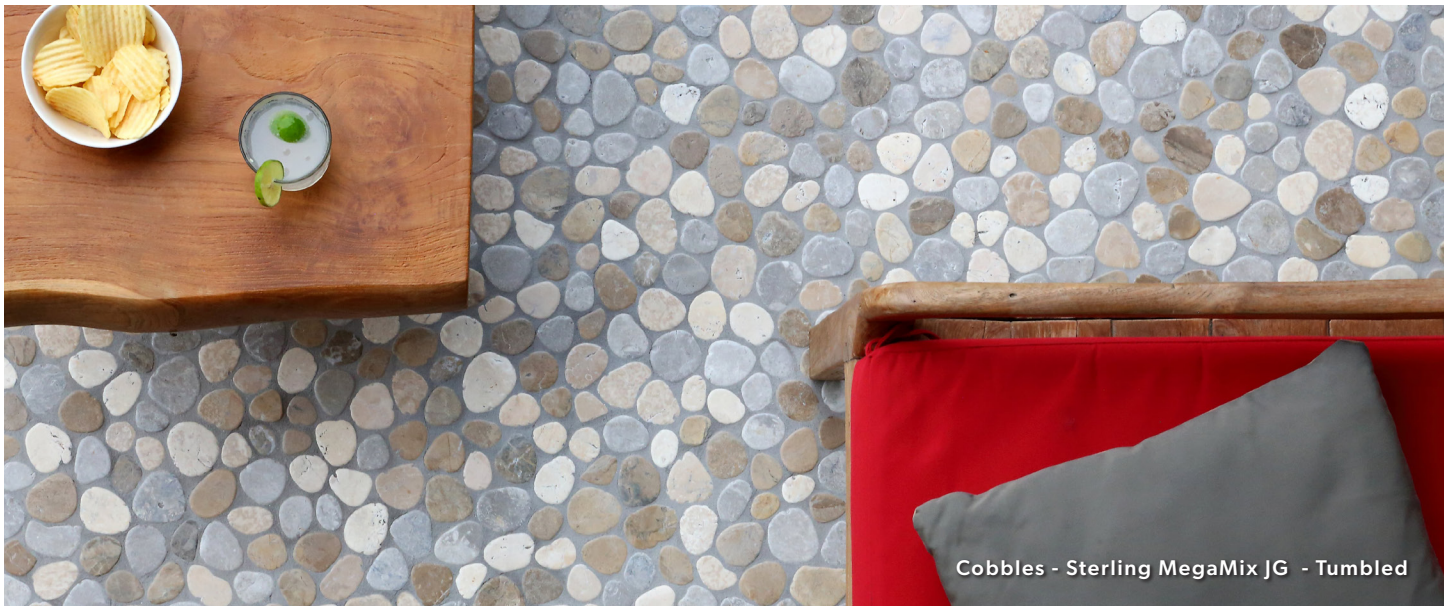

SUGGESTED USAGE

Features and Benefits

- Honed mosaic tile crafted from exotic marble and quartz.
- Combines the organic elegance of natural stone pebbles with the practicality of a smooth, flat surface.
- Crafted from natural stone, no two tiles are alike, ensuring a unique masterpiece.
- High tolerance quality control for accurate size, shape, and mosaic pattern layout.
- Available in a multitude of color options that range from monochromatic neutrals to multi-toned mixes.
- Mesh backing applied with a special adhesive allows for use in intermittent wet and submerged applications.
- Comes in mesh-mounted sheets.

Cobbles (rp3) - Pebble Tile

Color	Code	Color	Code
Astoria	rp3ast	Sterling Grey & Quartz JG	rp3xijg
Beige & Tan Marble	rp3mw	Sterling MegaMix JG	rp3xljg
Beige Marble	rp3mb	Swirl Grey	rp3mm
Grey Marble	rp3ma	Swirl Grey & Beige Marble	rp3xk
Motley Grey JG	rp3xojg	Tan Marble	rp3mx
Multi Grey & Quartz JG	rp3xjg	Volcano Grey	rp3jg

Sizes (Available in all colors)

PEBBLE TILE	Parent Code	Pattern	Finish	Actual (in)	Actual (mm)	Coverage Per Sheet	Thickness	Pool, Spa & Water Feature
	rp3	Cobbles	Tumbled	11 3/4" x 11 3/4"	300 x 300 x 9mm	0.97 sf	3/8"	Yes

Cobbles - Sterling MegaMix JG - Tumbled