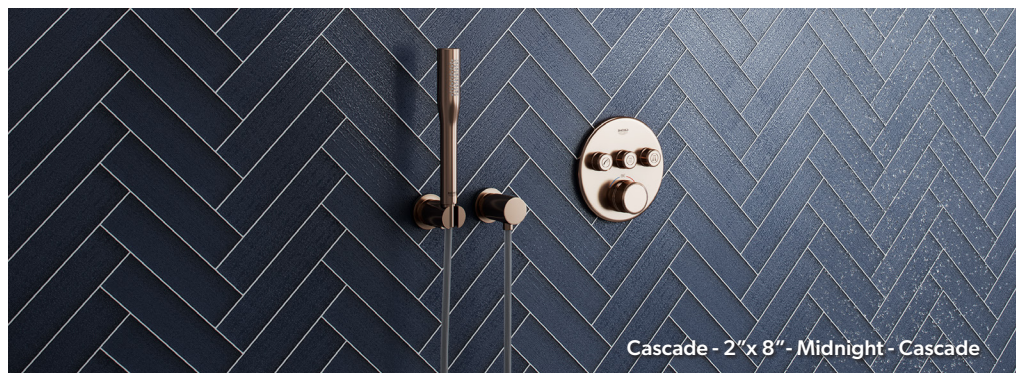

SUGGESTED USAGE

Interior Wall
Kitchen Backsplash
Fireplace Wall
Shower Wall
(Not in Firebox)

Steam Shower Wall
Exterior Wall
Pool, Spa & Water Feature

6"x 12" not recommended for Pool, Spa & Water Feature.