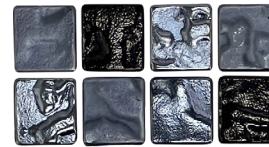

Obsidian Shine

Features and Benefits

- Exceeds industry standards for: Freeze/Thaw, Thermal Shock, and Submerged Applications.
- Designed for submerged applications using alkali-resistant mesh adhered with non-water-soluble glue.
- Fused back paint for ease of application and superior bond strength to setting material.
- 1"x 1" & 1"x 2" are modular. Sheets can be cut in half along mesh to use as a standard 6" waterline.
- Easily cut on a wet saw.
- Slip Resistant finish available by Special Order, adding safety without compromising on style and aesthetics.
- Innovative V-Cap Strip design.
- Unique surface texture reduces grout and long-term maintenance challenges.

Sizes (Available in all colors)

MOSAIC TILE	Parent Code	Pattern	Finish	Actual (in)	Actual (mm)	Coverage Per Sheet	Thickness	Pool, Spa & Water Feature
	lg11	1"x 1" Straight Set	Lava	13 1/8"x 13 1/8"	334 x 334 x 6mm	1.2 sf	1/4"	Yes
	lg12	1"x 2" Offset	Lava	13 1/8"x 13 1/8"	334 x 334 x 6mm	1.2 sf	1/4"	Yes
TRIM TILE	Parent Code	Pattern	Finish	Actual (in)	Actual (mm)	Coverage Per Sheet	Thickness	Pool, Spa & Water Feature
	lg12vc	V-Cap Strip	Lava	1"x 13 1/8"	26 x 334 x 6mm	1.1 lf	1/4"	Yes