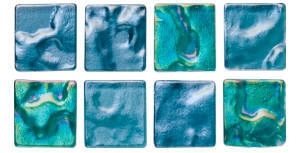

Windward Bay