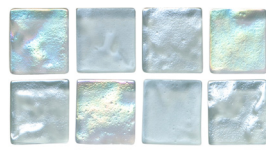

Burning Ice