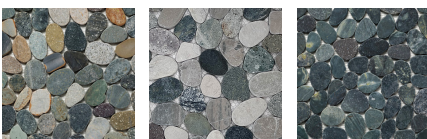

Cobbles - Sterling MegaMix JG - Tumbled

Level Pebble - Malu Grey - Honed

Available Colors

Sea Salt• Citrine• Antique Timor White• Sepia• Savannah•

Malu Grey• French Tan• Birds Egg• Poppy Seed• Black & Tan•