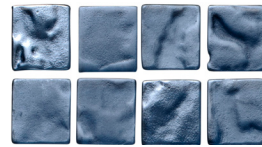

LAVA GLASS

Available Colors

Solid Ash

Features and Benefits

- Exceeds industry standards for: Freeze/Thaw, Thermal Shock, and Submerged Applications.
- Designed for submerged applications using alkali-resistant mesh adhered with non-water-soluble glue.
- Fused back paint for ease of application and superior bond strength to setting material.
- 1"x 1" & 1"x 2" are modular. Sheets can be cut in half along mesh to use as a standard 6" waterline.
- Easily cut on a wet saw.
- Slip Resistant finish available by Special Order, adding safety without compromising on style and aesthetics.
- Innovative V-Cap Strip design.
- Unique surface texture reduces grout and long-term maintenance challenges.

Sizes (Available in all colors)

MOSAIC TILE	Parent Code	Pattern	Finish	Actual (in)	Actual (mm)	Coverage Per Sheet	Thickness	Pool, Spa & Water Feature
	lg11	1"x 1" Straight Set	Lava	13 1/8"x 13 1/8"	334 x 334 x 6mm	1.2 sf	1/4"	Yes
	lg12	1"x 2" Offset	Lava	13 1/8"x 13 1/8"	334 x 334 x 6mm	1.2 sf	1/4"	Yes
TRIM TILE	Parent Code	Pattern	Finish	Actual (in)	Actual (mm)	Coverage Per Sheet	Thickness	Pool, Spa & Water Feature
	lg12vc	V-Cap Strip	Lava	1"x 13 1/8"	26 x 334 x 6mm	1.1 lf	1/4"	Yes

SUGGESTED USAGE