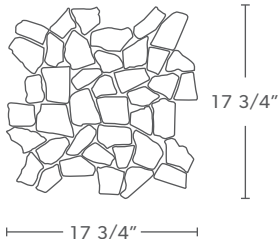

MOSAIC TILE

This product comes in mesh mounted sheets.
All dimensions are nominal. One Sheet = 2.18 sf
Thickness: 1/2"

For additional information, please call **1-800-371-0001** or visit us online at **IslandStone.com**

Finish: Tumbled

PATTERN: LARGE RANDOM

Actual Dimensions:

17.75" x 17.75" x .5"

450 x 450 x 12mm

Area Covered: 2.18 sf per sheet

Weight: 50 - 58 lbs. per box

Sheets per box: 5