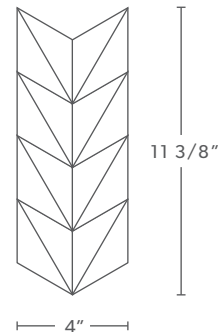

This product comes in mesh mounted sheets.
All dimensions are nominal. One Sheet = .32 sq. ft.
Thickness: 1/2" - 3/4"

Paragon Chevron - Dimensional Tile - Sandstone Ocean

STONE - PARAGON CHEVRON

Brand: Island Stone

Material Type: Stone

Styles in Collection: Dimensional Tile

Colors in Collection: Sandstone Mint,
Sandstone Ocean

Finish: Honed

PATTERN: PARAGON CHEVRON

Actual Dimensions:

4.02" x 11.42" x .5" - .75"

102.11 x 290.07 x 12.7 - 19.05mm