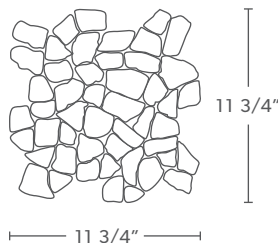

Tan & Grey Marble
i3mg2

Forest Marble
i3fx2

Grey Marble
i3ma2

Black Basalt
i3mz2

PATTERN:

RANDOM

STYLE:

MOSAIC TILE

This product comes in mesh mounted sheets.
All dimensions are nominal. One Sheet = .97 sf
Thickness: 3/8"

For additional information, please call 1-800-371-0001 or visit us online at IslandStone.com

Random - Grey Marble - Tumbled