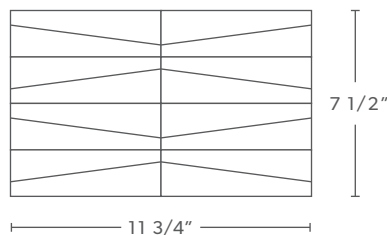

Dunes - Dimensional Tile - Crystal White

STONE - DUNES

COLORS AVAILABLE IN THIS PATTERN

Crystal White
dp1rn

Sandstone
Mint
dp1sm

Sandstone
Ocean
dp1so

PATTERN:
DUNES
STYLE:
**DIMENSIONAL
TILE**

This product comes in mesh mounted sheets.
All dimensions are nominal. One Sheet = .61 sq. ft.
Thickness: 1/2" - 3/4"

Colors in Collection: Crystal White,
Sandstone Mint, Sandstone Ocean

Finish: Honed

PATTERN: DUNES

Actual Dimensions:

11.81" x 7.48" x .25" - .75"

299.97 x 189.99 x 6.35 - 19.05mm

Area Covered: .61 sq. ft. per piece