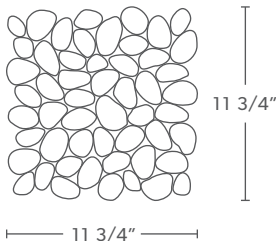

Sterling Megamix JG
rp3xljg

Beige & Tan Marble
rp3mw

Tan Marble
rp3mx

Multi Grey & Quartz JG
rp3xjg

Astoria
rp3ast

Motley Grey JG
rp3xojg

Grey Marble
rp3ma

PATTERN:
COBBLES
STYLE:
PEBBLE TILE

This product comes in mesh mounted sheets.
All dimensions are nominal. One Sheet = .97 sf
Thickness: 3/8"

For additional information, please call 1-800-371-0001 or visit us online at IslandStone.com

Cobbles - Beige Marble - Tumbled

Finish: Tumbled

PATTERN: COBBLES

Actual Dimensions:
11.75" x 11.75" x .375"
300 x 300 x 9mm

Area Covered: .97 sf per sheet

Weight: 53 lbs. per box

Sheets per box: 11

Suggested Usage

Interior
Wall & Floor