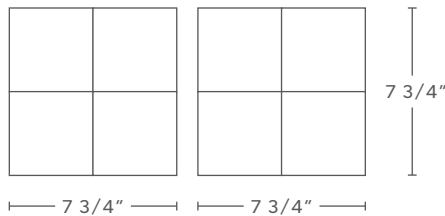

PATTERN:
V SQUARES
STYLE:
**DIMENSIONAL
TILE**

This product comes as a two piece set.
All dimensions are nominal. One Set = .83 sq. ft.
Combined Set Size: 7 3/4" x 15 3/8"
Thickness: 3/8" - 7/8"

For additional information, please call 1-800-371-0001 or visit us online at IslandStone.com

V Squares - Dimensional Tile - White Fossil

STONE - V SQUARES

Brand: Island Stone

Material Type: Stone

Style in Collection: Dimensional Tile

Colors in Collection: Temple Lava*,
White Fossil

PATTERN: V SQUARES

Actual Dimensions:
7.72" x 15.43" x .375" - .875"
196 x 392 x 10 - 22mm

Area Covered: .83 sq. ft. per set

Weight: 55 lbs. per box

Sets per box: 10

Finish: Honed

Suggested Usage

Interior
Wall

Kitchen
Backsplash