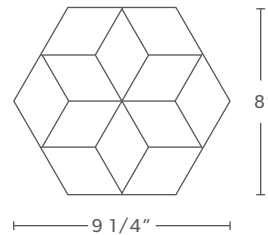

Paragon Hexagon - Dimensional Tile - Sandstone Mint

STONE - PARAGON HEXAGON

COLORS AVAILABLE IN THIS PATTERN

Crystal
White
pp2rn

Sandstone
Mint
pp2sm

Sandstone
Ocean
pp2so

PATTERN:
PARAGON
HEXAGON

STYLE:
DIMENSIONAL
TILE

This product comes in mesh mounted sheets.
All dimensions are nominal. One Sheet = 0.51 sq. ft.
Thickness: 1/2" - 3/4"

Paragon Hexagon - Dimensional Tile - Crystal White

STONE - PARAGON HEXAGON

Brand: Island Stone

Material Type: Stone

Styles in Collection: Dimensional Tile

Colors in Collection: Crystal White,
Sandstone Mint, Sandstone Ocean

Finish: Honed

PATTERN: PARAGON HEXAGON

Actual Dimensions:

6.97" x 7.87" x .5" - .75"