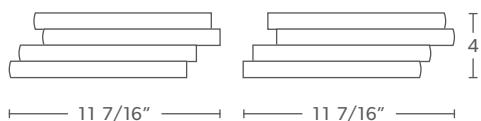

Crescent - Dimensional Tile - Sandstone Mint

STONE - CRESCENT

COLORS AVAILABLE IN THIS PATTERN

• Sutra Black not approved for Exterior and Pool, Spa & Water Feature.

Crystal White
cb1rn

Sandstone
Mint
cb1sm

Silver
Quartzite
cb1qs

Sutra
Black
cb1bm

PATTERN:
CRESCENT
STYLE:
**DIMENSIONAL
TILE**

This product comes as a two piece set.
All dimensions are nominal. One Set = .62 sq. ft.
Combined Set Size: 4" x 22 7/8"
Thickness: 3/8" - 3/4"

Colors in Collection: Crystal White, Sandstone Mint, Silver Quartzite, Sutra Black•

Finish: Honed

PATTERN: CRESCENT

Actual Dimensions:

3.94" x 22.83" x .375" - .875"

100.08 x 579.88 x 9.53 - 22.23mm

Area Covered: .62 sq. ft. per set