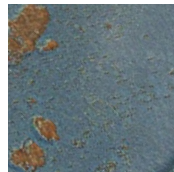

ISLAND STONE

Rustico - 2" x 12" - White - Satin

RUSTICO

Available Colors

Scan for full collection details.

White

Ash

Emerald

Navy

Tile products may vary in color, shade, finish and size. Grout color selection may have an impact on the appearance of the tile.

Installation and Maintenance

- Due to Moderate Variation (V3) Rustico should be blended before or during installation for a visually balanced tile installation.
- Install per TCNA Handbook for Ceramic, Glass, and Stone Tile Installation and the Island Stone installation instructions available on IslandStone.com
- Rustico can be readily cut with either a score and snap tool or a wet saw equipped with a diamond tile blade made for cutting ceramic tile. Do not dry cut Rustico ceramic tile with a power tool.
- Rustico ceramic does not need to be sealed.
- Clean with a pH-neutral tile cleaner or an alkaline-based tile cleaner. Harsh abrasive or acidic cleaners should be avoided.