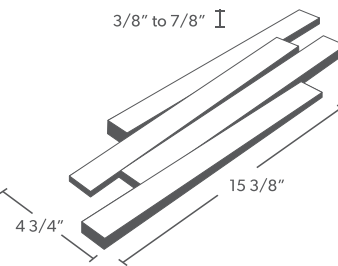

### COLORS AVAILABLE IN THIS PATTERN

Sandstone Grey  
cr5sg

Temple Lava•  
cr5bl

White Fossil  
cr5wf

PATTERN:  
**RUSTIC II**  
STYLE:  
**DIMENSIONAL  
TILE**

This product comes in mesh mounted sheets.  
All dimensions are nominal. One Sheet = .51 sq. ft.

**Actual Dimensions:**  
4.75" x 15.375" x .375" - .875"  
122 x 390 x 10 - 22mm

**Area Covered:** .51 sq. ft. per piece

**Weight:** Sandstone Grey: 34 lbs. per box  
Temple Lava: 35 lbs. per box  
White Fossil: 36 lbs. per box