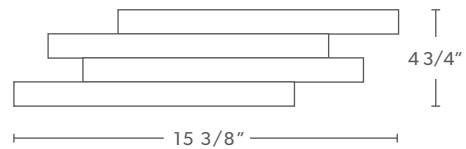

### COLORS AVAILABLE IN THIS PATTERN

**Sandstorm  
Mint**  
cl1smc

**Grey  
Andesite**  
cl1agc

**PATTERN:**  
UNIFORM  
**STYLE:**  
TEXTURED  
WALL TILE

This product comes in mesh mounted sheets.  
All dimensions are nominal. One Sheet = .50 sq. ft.  
Thickness: 1/2"

**Actual Dimensions:**

15.35" x 4.72" x .5"

389.89 x 119.89 x 12.7mm

**Area Covered:** .50 sq. ft. per piece

**Weight:**

Grey Andesite - 35 lbs. per box

Sandstone Mint - 50 lbs. per box

**Pieces per box:** 12