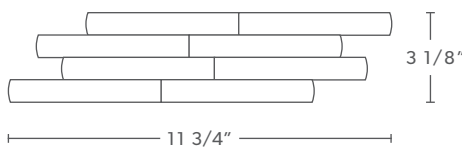

Silver Quartzite
cb3qs

Sutra Black
cb3bm

PATTERN:
CRESCENT MINI

STYLE:
DIMENSIONAL TILE

This product comes in mesh mounted sheets.
All dimensions are nominal. One Sheet = .26 sq. ft.
Thickness: 3/8" - 3/4"

Styles in Collection: Dimensional Tile

Colors in Collection: Crystal White, Sandstone Mint, Silver Quartzite, Sutra Black•

Finish: Honed

PATTERN: CRESCENT MINI

Actual Dimensions:

11.81" x 3.15" x .25

299.97 x 80.01 x 6.35mm