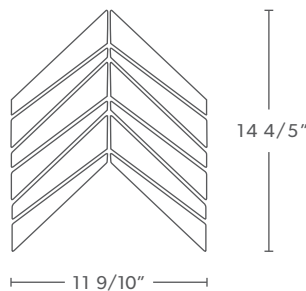

Sand
Matte - bg11sandM

Smoke*
Gloss - bg11smokG
Matte - bg11smokM

Vapor
Gloss - bg11vapoG
Gloss Only

Glacier
Gloss - bg11glacG
Gloss Only

PATTERN:
PALMS
STYLE:
**MOSAIC
TILE**

This product comes in mesh mounted sheets.
All dimensions are nominal. One Sheet = .75 sq. ft.
Thickness: 5/16"

PATTERN: PALMS

Actual Dimensions:

12.8" x 12.13" x .25"

325.12 x 308.1 x 6.35 mm

Area Covered: .75 sq. ft. per piece

Weight: 26 lbs. per box

Pieces per box: 12

Finish: Gloss & Matte