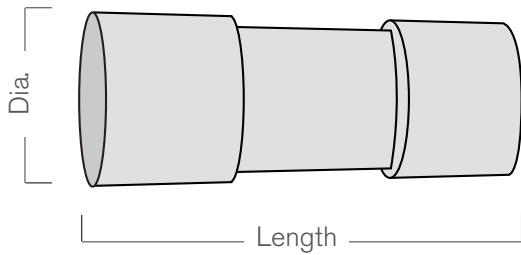

NEW ADDITIONS – VOLUME IV

MODERN LUXE COLLECTION

Connector Sleeve

HDW20473-11 Polished Nickel

HDW20473-44 Antique Brass

HDW20473-66 Bronze

To be used with 1 1/2" diameter pole. See back side for dimensions. Pricing available through our online catalog.

DESIGNER'S CHOICE COLLECTION

Aluminum End Cap

HDW20474-11 Titanium

HDW20474-46 Bronze

HDW20474-8 Graphite

To be used with 1 3/8" diameter pole. See back side for dimensions. Pricing available through our online catalog.

Connector Sleeve

HDW20473

1 3/4" Dia., 4" L

To be used with 1 1/2" diameter pole.

Aluminum End Cap

HDW20474

1 1/2" Dia., 1 1/2" W

To be used with 1 3/8" diameter pole.