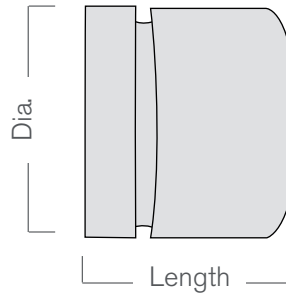

NEW ADDITIONS – VOLUME IV

MODERN LUXE COLLECTION

Connector Sleeve

HDW20473-11 Polished Nickel

HDW20473-44 Antique Brass

HDW20473-66 Bronze

To be used with 1 1/2" diameter pole. See back side for dimensions. Pricing available through our online catalog.

DESIGNER'S CHOICE COLLECTION

Aluminum End Cap

HDW20474-11 Titanium

HDW20474-46 Bronze

HDW20474-8 Graphite

To be used with 1 3/8" diameter pole. See back side for dimensions. Pricing available through our online catalog.

Connector Sleeve

HDW20473

1 3/4" Dia., 4" L

To be used with 1 1/2" diameter pole.

Aluminum End Cap

HDW20474

1 1/2" Dia., 1 1/2" W

To be used with 1 3/8" diameter pole.