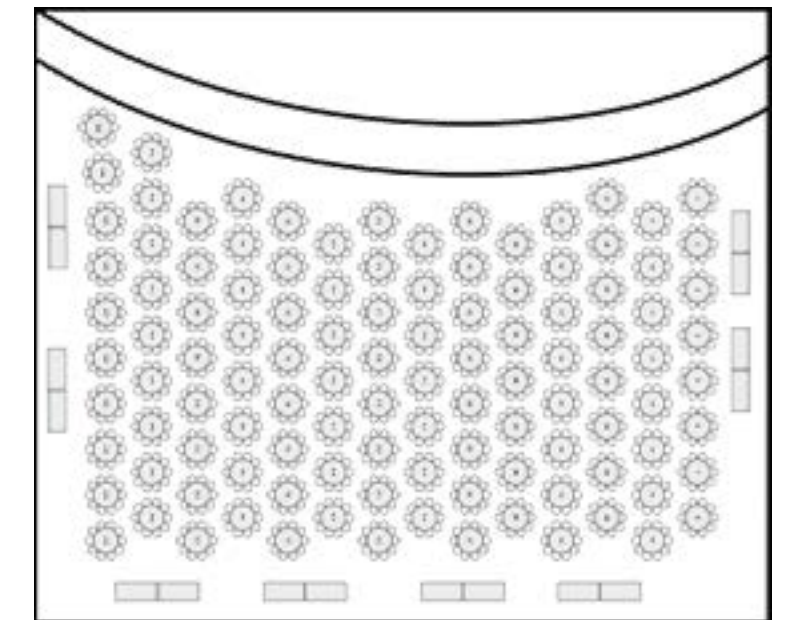

EQUIPMENT AVAILABLE

Power, restrooms & tent rental available.

RENTAL CHARGE

\$2,000

Prices does not include applicable sales tax or service fee.

DIMENSIONS	SQ FT	CAPACITY OCCUPANCY
100' x 65'	16,240	150 - 2,000

BANQUET SETTING