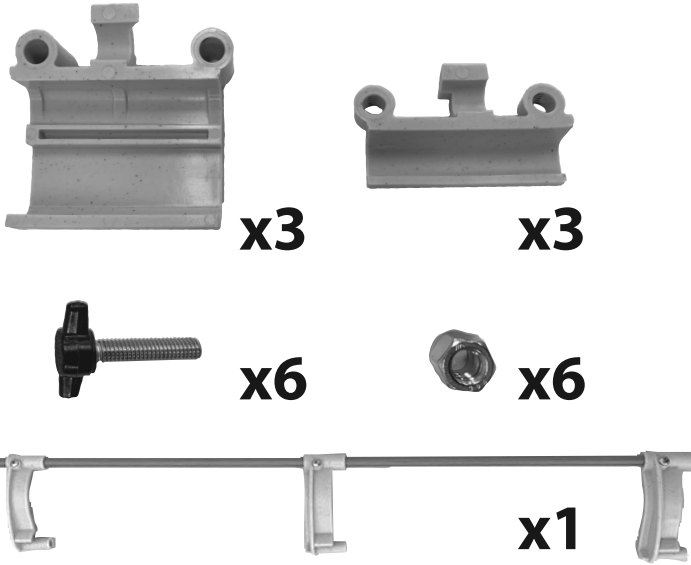

Camshelving® GN Food Pan Trolley Pan Stop Accessory Kit

KIT PARTS

ASSEMBLY VIDEO

TOOL

Rubber Mallet Only

CAMBRO
TRUSTED FOR GENERATIONS™

www.cambro.com

CAMBRO U.S.A.
TEL: 1(714) 848-1555
FAX: 1(714) 230-4375
international@cambro.com

© Copyright Cambro Manufacturing Company. Printed in the U.S.A. 01/22

UMPANSTOP2

D082104

Camshelving® GN Food Pan Trolley Pan Stop Accessory Kit

KIT PARTS

ASSEMBLY VIDEO

TOOL

Rubber Mallet Only