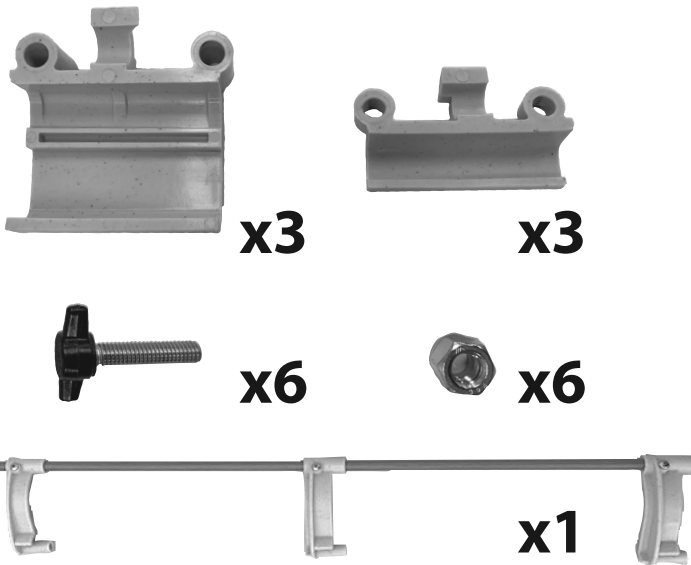

Camshelving® GN Food Pan Trolley Pan Stop Accessory Kit

KIT PARTS

ASSEMBLY VIDEO

TOOL

Rubber Mallet Only

CAMBRO
TRUSTED FOR GENERATIONS™

www.cambro.com

CAMBRO U.S.A.
TEL: 1(714) 848-1555
FAX: 1(714) 230-4375
international@cambro.com

© Copyright Cambro Manufacturing Company. Printed in the U.S.A. 01/22

UMPANSTOP2

D082104

Camshelving® GN Food Pan Trolley Pan Stop Accessory Kit

KIT PARTS

ASSEMBLY VIDEO

TOOL

Rubber Mallet Only