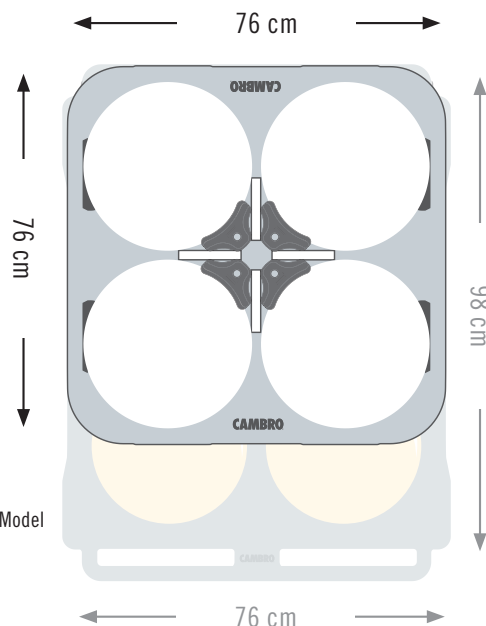

Load bearing capacity 227 kg.

Exterior Dimensions
W x D x H:
76 x 76 x 84 cm.

Dish stacking height 52 cm.
Store up to 60 dishes per stack,
based on dish type/style.

One-piece molded body made
of highly durable polyethylene,
won't rust, crack or dent.

Smooth surface and rounded
corners are easy to keep clean.

Holds dishes safely up 29 cm from
the floor, with 18 cm of clearance
under the unit.

Slate Blue (401)

Securely Store & Transport Round
Dishes From 11,7 to 33 cm†

Four (4) each, plated casters,
2 swivel with brake and 2 rigid,
with non-marking, highly durable,
3 cm polyurethane tread.

Adjustable Towers
can accommodate almost any
configuration, keeping your
dishware secure during transport.

Compared to the Cambro ADC33 Model

Storage Capacities

Unit holds between 45 & 60 dishes per stack, based on dish size

CODE	DESCRIPTION	PLATE SIZE	DIMENSIONS W x D x H	UNIT WEIGHT
ADCRC	Adjustable Dish Caddy R-Series, 4 Towers	24 cm - 33 cm	76 x 76 x 84 cm	27 kg
ADCRC8PKG*	Adjustable Dish Caddy R-Series, 8 Towers	15,24 - 23,5	—	31,3
ADCRC12PKG**	Adjustable Dish Caddy R-Series, 12 Towers	11,75 - 14,6	—	35,6
ADCRC4	Towers - 4 Each	—	—	4,31