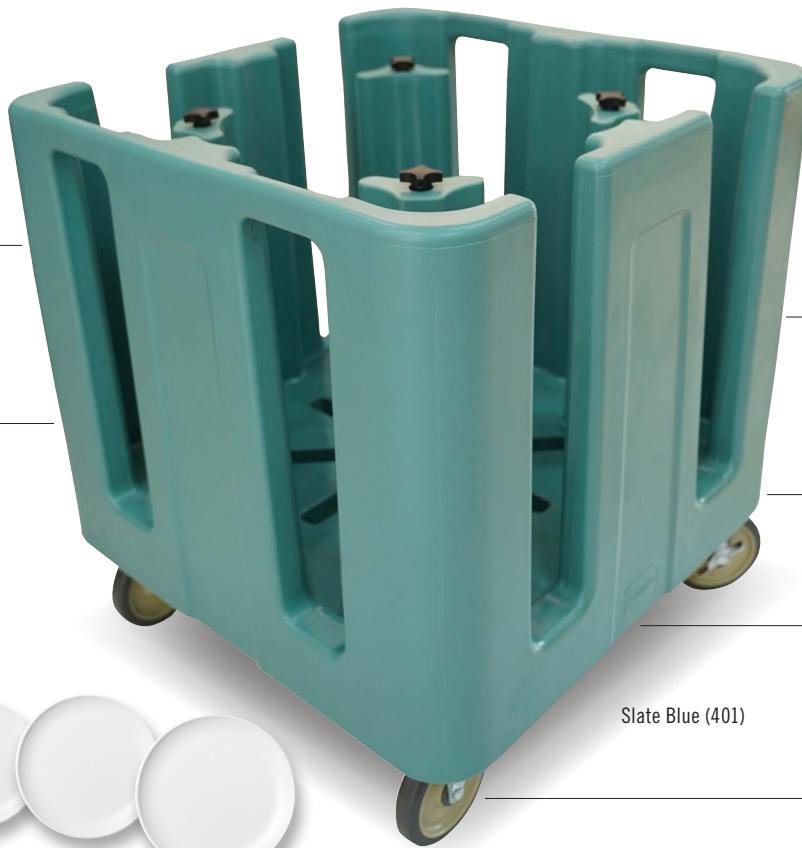

Maximum Performance in a Small Footprint

Maximize your floor space! Whether your venue is small or large, every square centimeter counts. The Compact Adjustable Dish Caddy offers a smaller footprint without compromising performance, or storage capacity.

Load bearing capacity 227 kg.

Exterior Dimensions
W x D x H:
76 x 76 x 84 cm.

Dish stacking height 52 cm.
Store up to 60 dishes per stack,
based on dish type/style.

One-piece molded body made
of highly durable polyethylene,
won't rust, crack or dent.

Smooth surface and rounded
corners are easy to keep clean.

Holds dishes safely up 29 cm from
the floor, with 18 cm of clearance
under the unit.

Slate Blue (401)

Securely Store & Transport Round
Dishes From 11,7 to 33 cm†

Four (4) each, plated casters,
2 swivel with brake and 2 rigid,
with non-marking, highly durable,
3 cm polyurethane tread.

Adjustable Towers
can accommodate almost any
configuration, keeping your
dishware secure during transport.