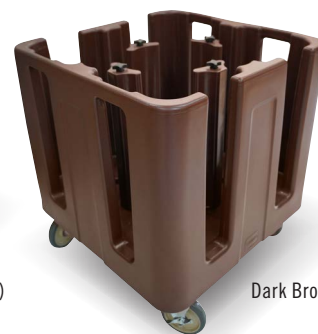

Four (4) each, plated casters,
2 swivel with brake and 2 rigid,
with non-marking, highly durable,
3 cm polyurethane tread.

Adjustable Towers
can accommodate almost any
configuration, keeping your
dishware secure during transport.

**Vinyl Cover
Included!**
Cover protects
clean dishes.

Black (110)

Dark Brown (131)

Also Available in
**Black &
Dark Brown.**

CAMBRO®

www.cambro.com

Gain 20% More Floor Space

Compact Design with Unparalleled Capacity