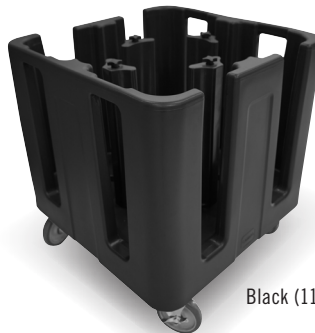

Black (110)