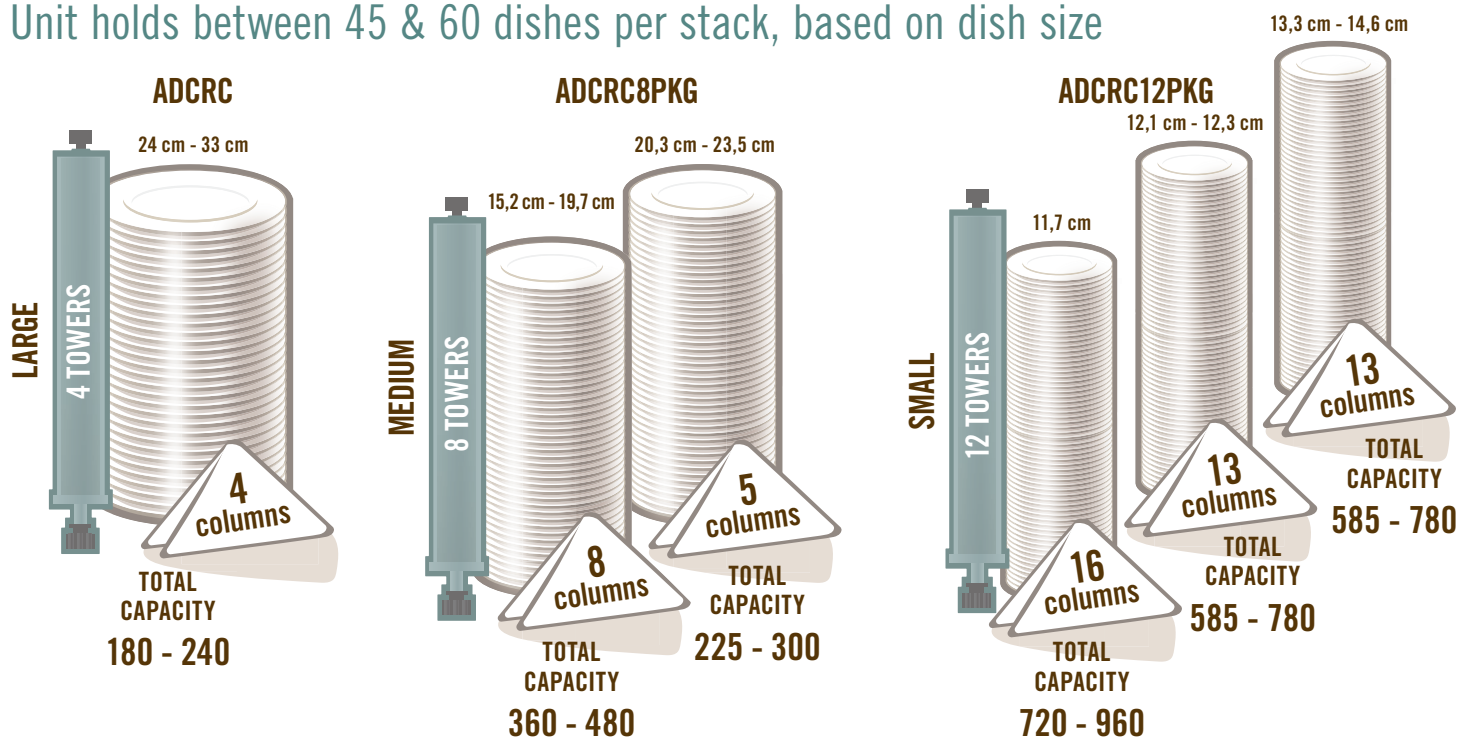

Load bearing capacity 227 kg.

Exterior Dimensions
W x D x H:
76 x 76 x 84 cm.

Dish stacking height 52 cm.
Store up to 60 dishes per stack,
based on dish type/style.

One-piece molded body made
of highly durable polyethylene,
won't rust, crack or dent.

Smooth surface and rounded
corners are easy to keep clean.

Holds dishes safely up 29 cm from
the floor, with 18 cm of clearance
under the unit.

Slate Blue (401)

Securely Store & Transport Round
Dishes From 11,7 to 33 cm†

Store more caddies and dishes in the same space, or keep the same quantity of caddies and dishes, and free up valuable space for other uses.

Smooth Maneuvering

Compact square design, with 2 rigid and 2 swivel casters, means easier transporting in and out of storage, up and down ramps and across carpet.

Compared to the Cambro ADC33 Model

Storage Capacities

Unit holds between 45 & 60 dishes per stack, based on dish size

CODE	DESCRIPTION	PLATE SIZE	DIMENSIONS W x D x H	UNIT WEIGHT
ADCRC	Adjustable Dish Caddy R-Series, 4 Towers	24 cm - 33 cm	76 x 76 x 84 cm	27 kg
ADCRC8PKG*	Adjustable Dish Caddy R-Series, 8 Towers	15,24 - 23,5	—	31,3
ADCRC12PKG**	Adjustable Dish Caddy R-Series, 12 Towers	11,75 - 14,6	—	35,6
ADCRC4	Towers - 4 Each	—	—	4,31