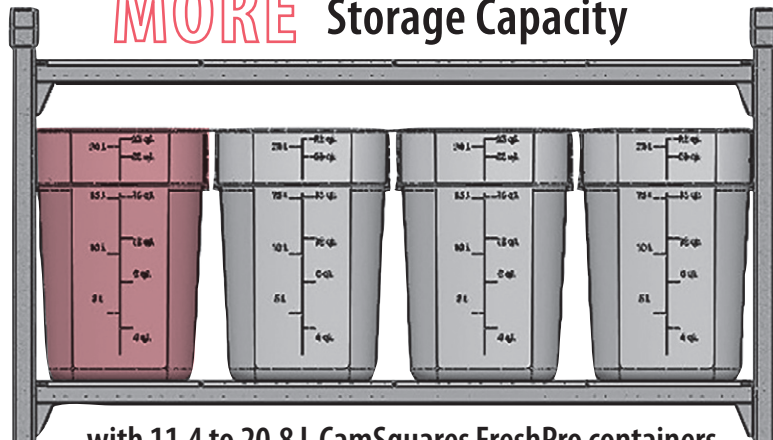

# STORAGE<sup>2</sup>

Easy Seal Cover

Polycarbonate  
CamSquares®  
FreshPro

Prevents spills

Easy on, easy off cover

Extends food shelf life

Recessed Handles

25%  
MORE

SPACE SAVING

Storage Capacity

with 11,4 to 20,8 L CamSquares FreshPro containers

# FOOD SAFETY<sup>2</sup>

Promotes Safe Food Storage

Drain holes in handles

Easy Seal Cover prevents cross contamination

Promotes Sanitary Drying

Peg holes on drain shelves and covers

Cross stacking allows sanitary drying

Maximizes Freshness

Extends shelf life by

**2 DAYS**

Drain Shelf