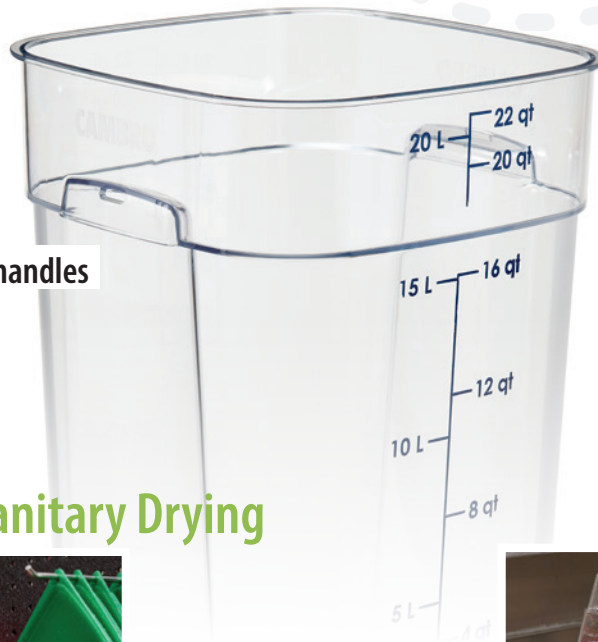

# STORAGE<sup>2</sup>

Easy Seal Cover

Polycarbonate  
CamSquares®  
FreshPro

Prevents spills

Easy on, easy off cover

Extends food shelf life

Recessed Handles

25%  
MORE

SPACE SAVING

Storage Capacity

with 11,4 to 20,8 L CamSquares FreshPro containers

# FOOD SAFETY<sup>2</sup>

Promotes Safe Food Storage

Drain holes in handles

Easy Seal Cover prevents cross contamination

Promotes Sanitary Drying

Peg holes on drain shelves and covers

Cross stacking allows sanitary drying

Maximizes Freshness

Extends shelf life by

**2 DAYS**

Drain Shelf