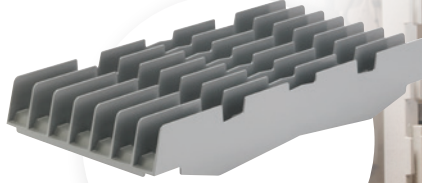

Our modular drying cradles fit securely on 24" deep Camshelving Premium®, Elements®, and Basics Plus® Series, allowing you to hold trays, bases, or domes on a single rack. The Camshelving Pegboard system accommodates lighter items, such as drain shelves, tongs, spoons, ladles, or spatulas.

CAMBRO
Healthcare®

www.cambro.com

Optimal Drying and Storage for Healthcare Facilities

- Dishwasher-safe, sanitary drying rack cradles
- Keep trayline and warewashing areas organized
- Durable, high-impact ABS material construction

Mix and Match Drying Cradles on the Same Unit!

Angled Drying Cradle

Vertical Drying Cradle

Dome Drying Cradle

CODE	DESCRIPTION	DIMENSIONS	HOLDING CAPACITY	CASE PACK
Vertical Drying Rack and Cradle				
CPMU244875DRPKG	Vertical Drying Rack	24" x 48" x 75"	84 Trays	1
CPMU246075DRPKG	Vertical Drying Rack	24" x 60" x 75"	105 Trays	1
CSDR7	7-Slot Drying Cradle	23½" x 10¼" x 3¾"	7 Trays	1
CSDR73	7-Slot Drying Cradle	23½" x 10¼" x 3¾"	7 Trays	3
Angled Drying Rack and Cradle				
CPMU244875PDPKG	Angled Drying Rack	24" x 48" x 75"	128 Pellets or 16 GN 1/1 Food Pans	1
CSDR8	8-Slot Drying Cradle	23⅞" x 10⅞" x 6⅞"	8 Trays	1
CSDR84	8-Slot Drying Cradle	23⅞" x 10⅞" x 6⅞"	8 Trays	4
Dome Drying Rack and Cradle				
CPMU243675DDPKG	Dome Drying Rack	24" x 36" x 75"	100 Domes	1
CSDDC24	10-Slot Drying Cradle	23½" x 16⅓" x 3⅜"	10 Domes	1
CSDDC245	10-Slot Drying Cradle	23½" x 16⅓" x 3⅜"	10 Domes	5
Camshelving® Pegboard Storage System				
CSPEGKIT24	Pegboard Kit	24" x 48"	–	1
CSPEGKITW	Pegboard Wall Mount Kit	–	–	1
CSPEGH6	Pegboard 6" Peg Hooks	–	–	12