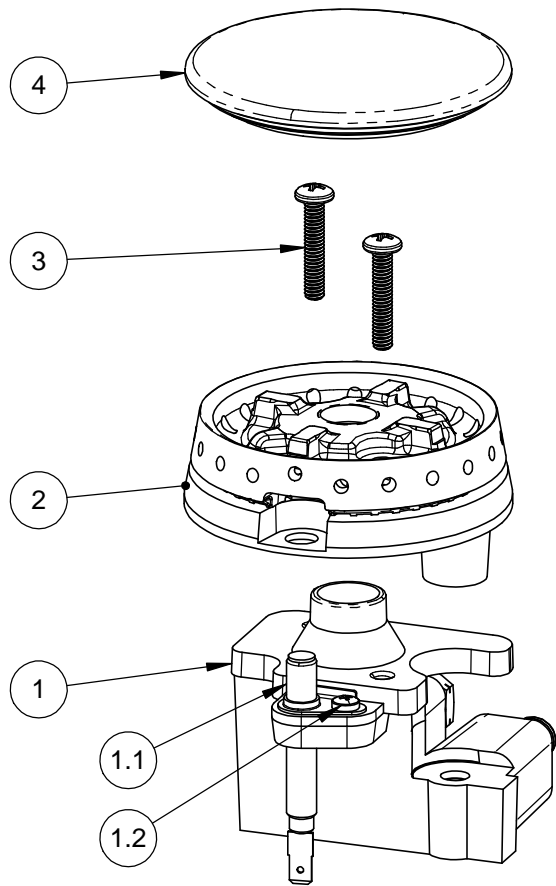

ITEM	PART NUMBER	DESCRIPTION	QTY
1	007952	ORIFICE HOLDER, STACKED BURNER, SMALL	1
1.1	010331	SERVICE, ASSY., IGNITER WITH BRACKET	1
1.2	017815	SERVICE, IGNITER SCREW, PKG 2	1
2	007953	BASE, STACKED BURNER, SMALL	1
3	017811	SERVICE, MS, 8-32 X .875, PH, PAN, SS, PKG 4	1
4	007954	CAP, STACKED BURNER, SMALL	1

NOTES:

1. ITEM 1 COMES ASSEMBLED WITH ITEMS 1.1 AND 1.2.
2. ORDER P/N 007956 FOR THE COMPLETE ASSEMBLY OF ITEMS 1 THRU 4.

HESTAN

DESCRIPTION	SERVICE, ASSY., BURNER, DUAL STACKED, SMALL A5
DRAWING NO