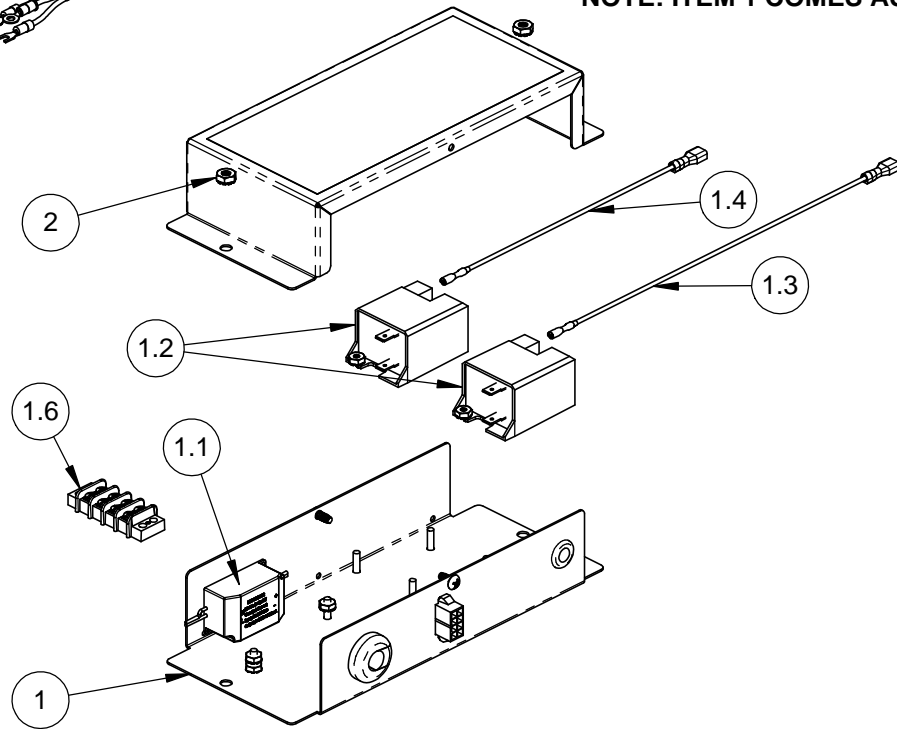

ITEM	PART NUMBER	DESCRIPTION	QTY	
			AGB121	AGB122
1	008380-001	ASSY., ELECTRICAL BOX, SIDE BURNER, SINGLE	1	-
	008380-002	ASSY., ELECTRICAL BOX, SIDE BURNER, DOUBLE	-	1
1.1	024038	SERVICE, KIT, LED DRIVER REPLACEMENT, SIDE BURNER	1	1
1.2	000529	MODULE, EGO RE-IGNITER, RI120A-1	1	2
1.3	011658	SERVICE, WIRE, IGNITER, 18"	-	1
1.4	011655	SERVICE, WIRE, IGNITER, 13"	1	1
1.5.1	009015	CORD, POWER, 6FT, 3 BLADE PLUG	1	1
1.5.2	023755	SERVICE, CORD, POWER, 79", 3 BLADE PLUG, WITH TERMINALS	1	1
1.6	001457	TERMINAL BLOCK, 4 CIRCUIT, 3/8" SPACING	1	1
2	011716	SERVICE, NUT, KEPS, #10-32, SS, PKG 4	1	1

NOTE: ITEM 1 COMES ASSEMBLED WITH ITEMS 1.1 THRU 1.6.

DOUBLE SIDE BURNER ELECTRICAL BOX SHOWN FOR REFERENCE