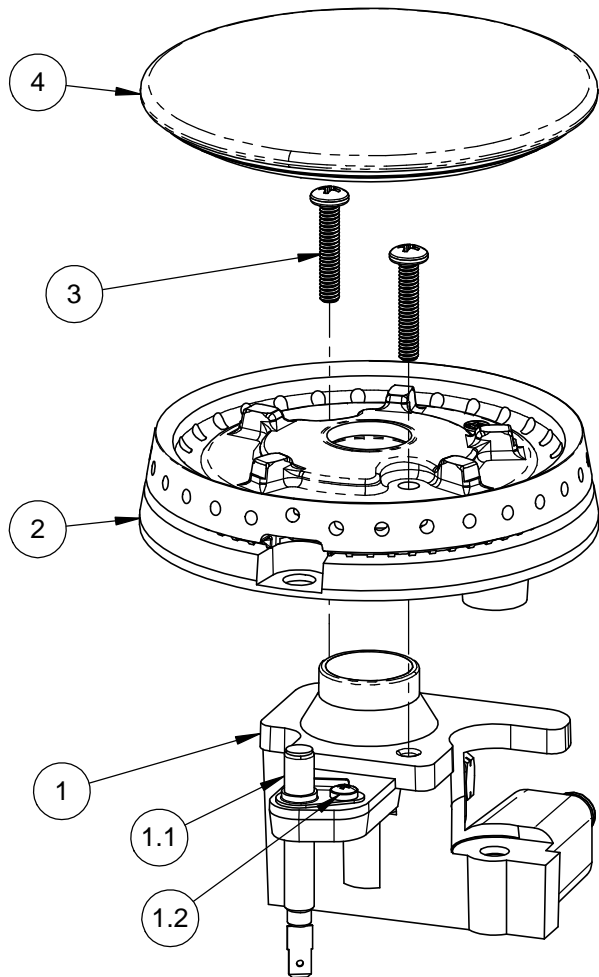

 HESTAN

DESCRIPTION	SERVICE, ASSY., PANEL, CONTROL, SIDE BURNER, DOUBLE
DRAWING NO	A1

ITEM	PART NUMBER	DESCRIPTION	QTY
1	007421	MANIFOLD, SIDE BURNER, DOUBLE, WA	1
2	007174	VALVE, SADDLE-MOUNT, DUAL, AX00B	2
3	006997	CLAMP, GAS VALVE	2
4	010345	SERVICE, MS, 10-32 X 1.00, SL, HEXWAS, SS, PKG 4	1
5	005688	HOSE, FLEX, 3/16 OD, 18", F-F, NUT/FERRULE	2
6	017423	SERVICE, HOSE, FLEX, 5/16 OD, 18", F-F	2
7	006946	GASKET, VALVE, SADDLE-MOUNT, SEVEN-U	2

HESTAN

DESCRIPTION	SERVICE, ASSY., GAS MANIFOLD, SIDE BURNER, DOUBLE
DRAWING NO	A2

ITEM	PART NUMBER	DESCRIPTION	QTY	
			AGB121	AGB122
1	008380-001	ASSY., ELECTRICAL BOX, SIDE BURNER, SINGLE	1	-
	008380-002	ASSY., ELECTRICAL BOX, SIDE BURNER, DOUBLE	-	1
1.1	024038	SERVICE, KIT, LED DRIVER REPLACEMENT, SIDE BURNER	1	1
1.2	000529	MODULE, EGO RE-IGNITER, RI120A-1	1	2
1.3	011658	SERVICE, WIRE, IGNITER, 18"	-	1
1.4	011655	SERVICE, WIRE, IGNITER, 13"	1	1
1.5.1	009015	CORD, POWER, 6FT, 3 BLADE PLUG	1	1
1.5.2	023755	SERVICE, CORD, POWER, 79", 3 BLADE PLUG, WITH TERMINALS	1	1
1.6	001457	TERMINAL BLOCK, 4 CIRCUIT, 3/8" SPACING	1	1
2	011716	SERVICE, NUT, KEPS, #10-32, SS, PKG 4	1	1

NOTE: ITEM 1 COMES ASSEMBLED WITH ITEMS 1.1 THRU 1.6.

DOUBLE SIDE BURNER ELECTRICAL BOX SHOWN FOR REFERENCE

DESCRIPTION	SERVICE, ASSY., ELECTRICAL BOX, OUTDOOR SIDE BURNER
DRAWING NO	A3

ITEM	PART NUMBER	DESCRIPTION	QTY
1	007949	ORIFICE HOLDER, STACKED BURNER, LARGE	1
1.1	010331	SERVICE, ASSY., IGNITER WITH BRACKET	1
1.2	017815	SERVICE, IGNITER SCREW, PKG 2	1
2	007950	BASE, STACKED BURNER, LARGE	1
3	017811	SERVICE, MS, 8-32 X .875, PH, PAN, SS, PKG 4	1
4	007951	CAP, STACKED BURNER, LARGE	1