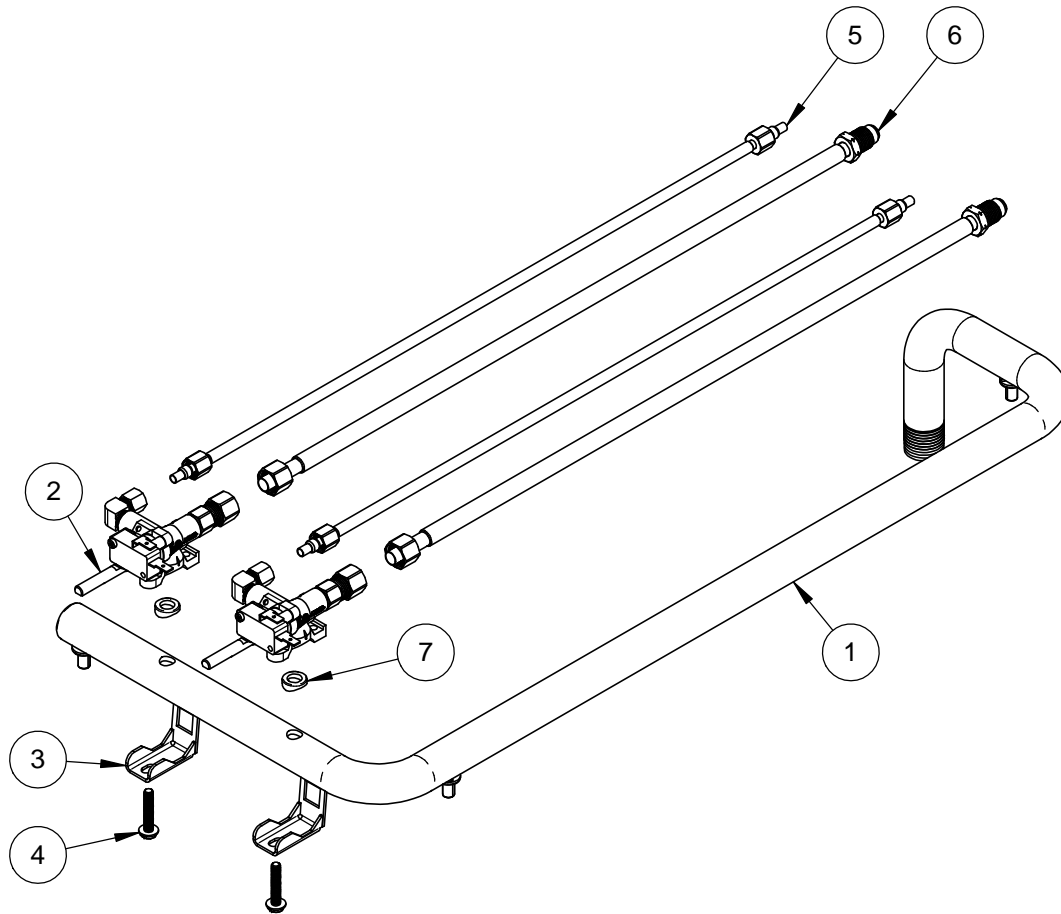

REPLACEMENT PARTS - DOUBLE SIDE BURNER

APPLICABLE MODEL NUMBERS

AGB122-NG

AGB122-LP

NOTE: ITEM 1 FOR OLDER STYLE CONTROL PANELS WHICH FEATURE THIS PLUG + SCREW + NUT ASSEMBLY

ITEM	PART NUMBER	DESCRIPTION	QTY
1	010163	SERVICE, INDICATOR, OFF POSITION, CONTROL KNOB	2
1.1	017808	SERVICE, PLUG, 1/4-20 SHCS, CHROME, PKG 5	1
2	007273-XX	PANEL, CONTROL, SIDE BURNER, DOUBLE	1
3	007800	ASSY., VALVE MARKER/NUT, FRONT, GRILL	1
4	013244	SWITCH, PUSHBUTTON, 19mm, SPST, 10A, 250VAC	1
5	007801	ASSY., VALVE MARKER/NUT, REAR, GRILL	1
6.1	017429	SERVICE, MS, 10-24 X 1/2, PH, PAN, SS, PKG 6	1
6.2	024037	SERVICE, MS, 10-24 X 3/8, HEXHD, SS, PKG 6	1

 HESTAN

DESCRIPTION	SERVICE, ASSY., PANEL, CONTROL, SIDE BURNER, DOUBLE
DRAWING NO	A1

ITEM	PART NUMBER	DESCRIPTION	QTY
1	007421	MANIFOLD, SIDE BURNER, DOUBLE, WA	1
2	007174	VALVE, SADDLE-MOUNT, DUAL, AX00B	2
3	006997	CLAMP, GAS VALVE	2
4	010345	SERVICE, MS, 10-32 X 1.00, SL, HEXWAS, SS, PKG 4	1
5	005688	HOSE, FLEX, 3/16 OD, 18", F-F, NUT/FERRULE	2
6	017423	SERVICE, HOSE, FLEX, 5/16 OD, 18", F-F	2
7	006946	GASKET, VALVE, SADDLE-MOUNT, SEVEN-U	2