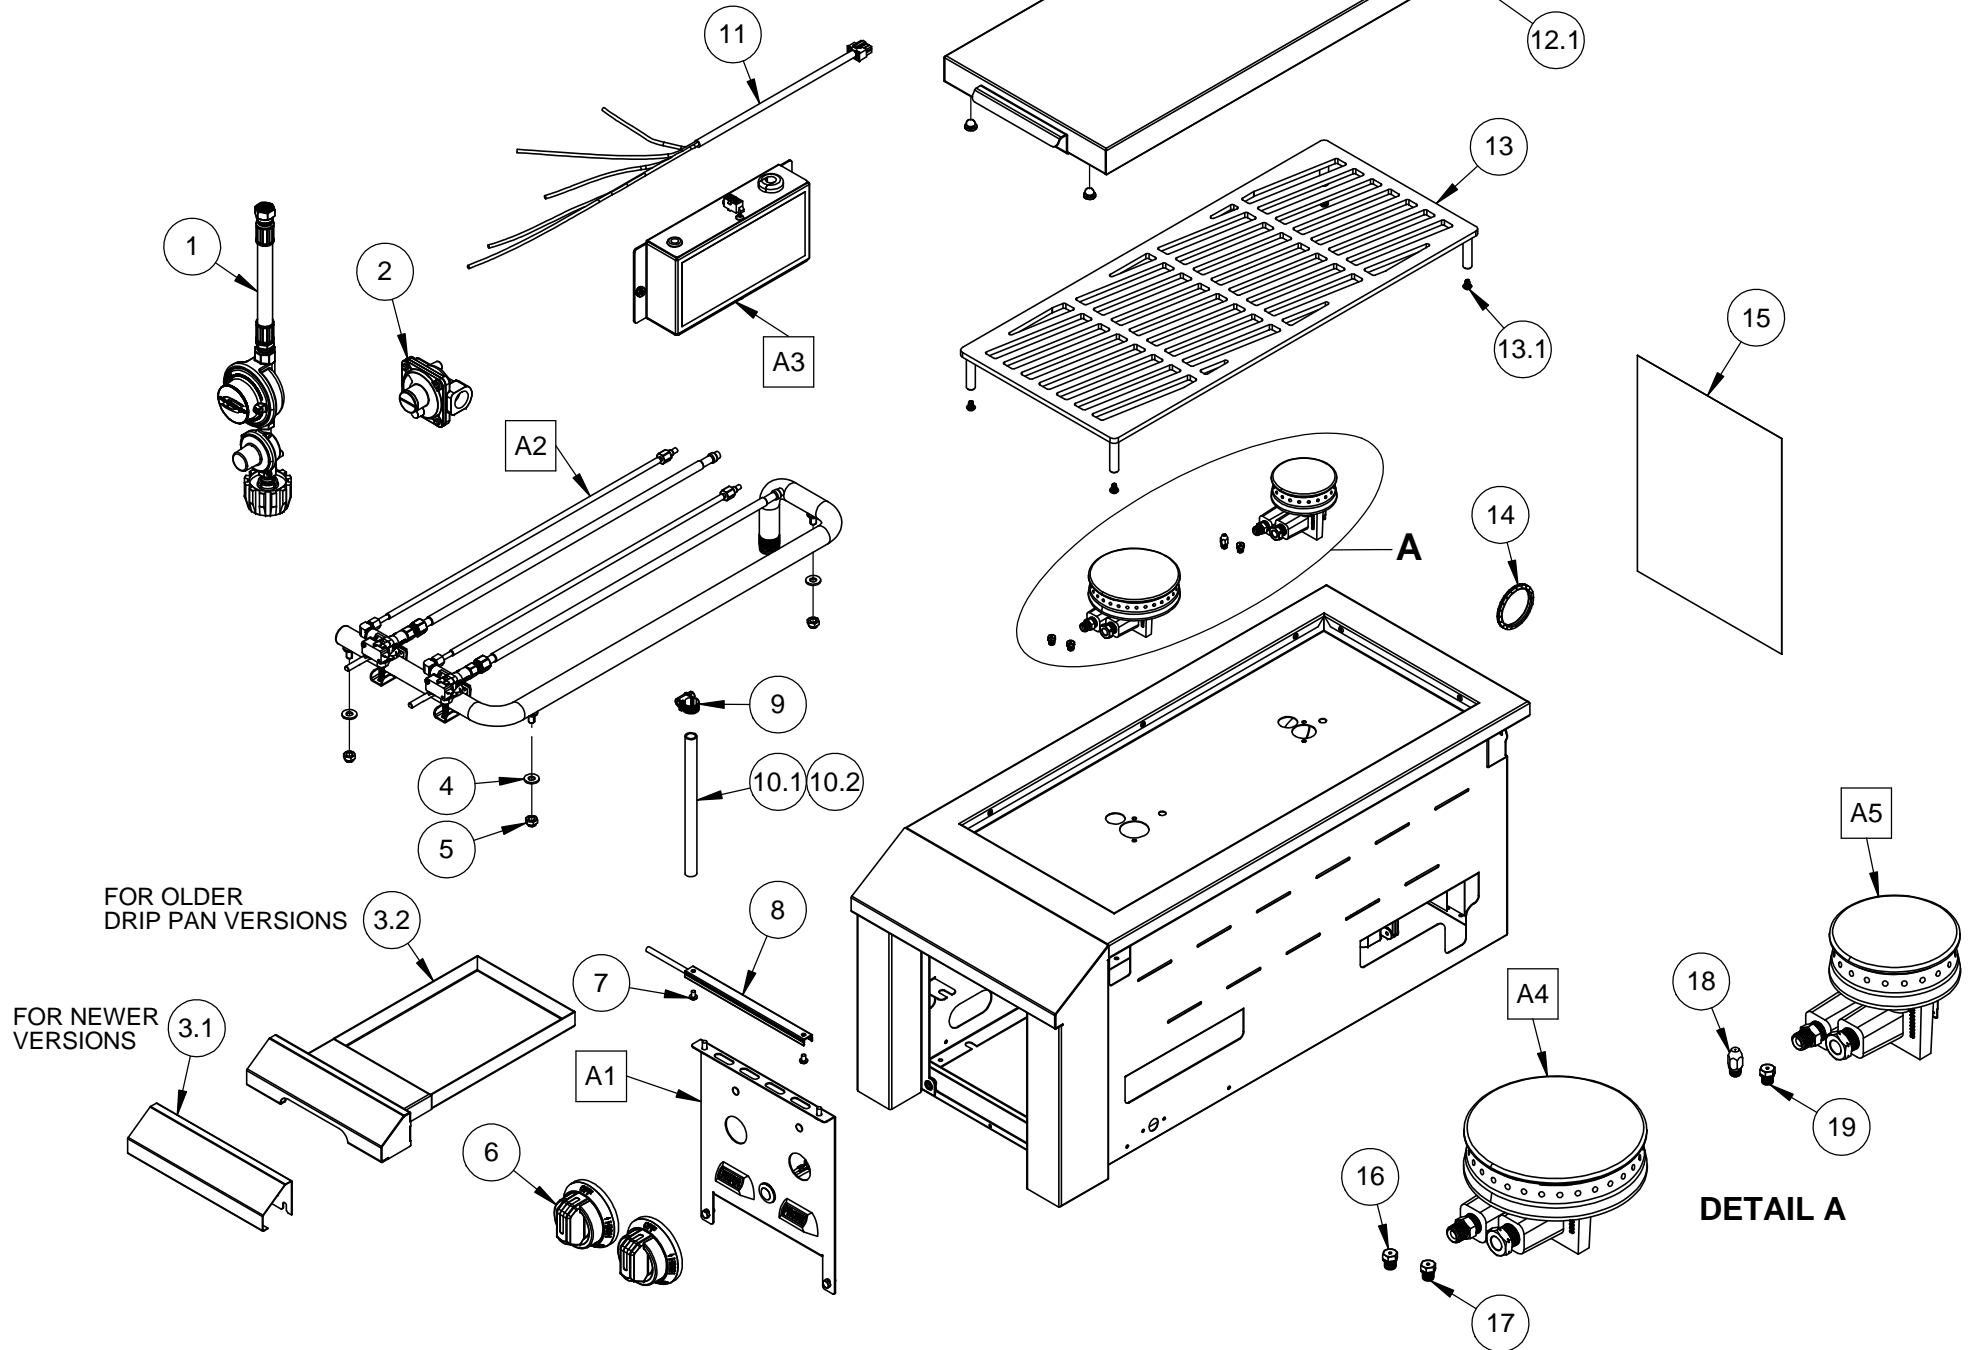

REPLACEMENT PARTS - DOUBLE SIDE BURNER

APPLICABLE MODEL NUMBERS

AGB122-NG

AGB122-LP

NOTE: ITEM 1 FOR OLDER STYLE CONTROL PANELS WHICH FEATURE THIS PLUG + SCREW + NUT ASSEMBLY

ITEM	PART NUMBER	DESCRIPTION	QTY
1	010163	SERVICE, INDICATOR, OFF POSITION, CONTROL KNOB	2
1.1	017808	SERVICE, PLUG, 1/4-20 SHCS, CHROME, PKG 5	1
2	007273-XX	PANEL, CONTROL, SIDE BURNER, DOUBLE	1
3	007800	ASSY., VALVE MARKER/NUT, FRONT, GRILL	1
4	013244	SWITCH, PUSHBUTTON, 19mm, SPST, 10A, 250VAC	1
5	007801	ASSY., VALVE MARKER/NUT, REAR, GRILL	1
6.1	017429	SERVICE, MS, 10-24 X 1/2, PH, PAN, SS, PKG 6	1
6.2	024037	SERVICE, MS, 10-24 X 3/8, HEXHD, SS, PKG 6	1