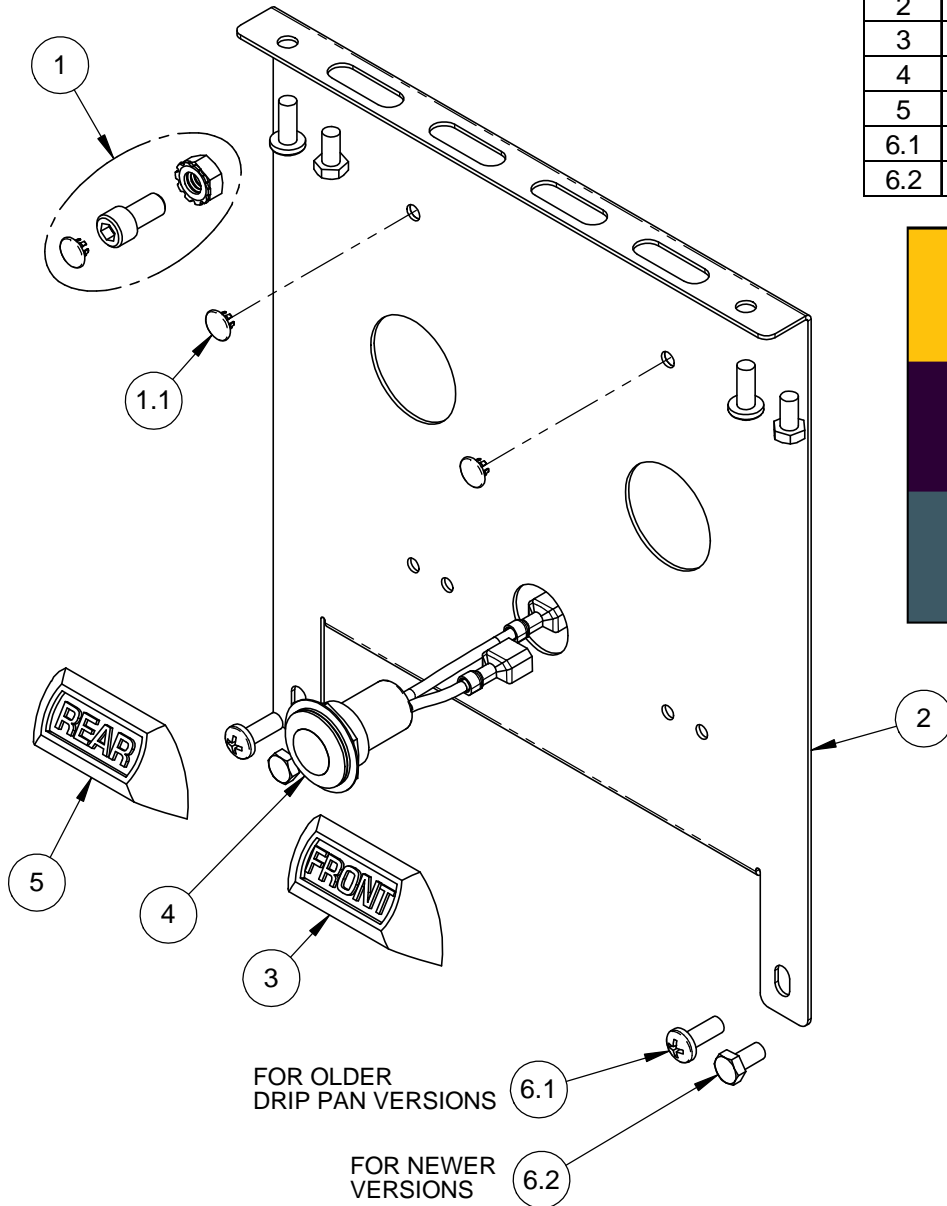

REPLACEMENT PARTS - DOUBLE SIDE BURNER

APPLICABLE MODEL NUMBERS

AGB122-NG

AGB122-LP

NOTE: ITEM 1 FOR OLDER STYLE CONTROL PANELS WHICH FEATURE THIS PLUG + SCREW + NUT ASSEMBLY

ITEM	PART NUMBER	DESCRIPTION	QTY
1	010163	SERVICE, INDICATOR, OFF POSITION, CONTROL KNOB	2
1.1	017808	SERVICE, PLUG, 1/4-20 SHCS, CHROME, PKG 5	1
2	007273-XX	PANEL, CONTROL, SIDE BURNER, DOUBLE	1
3	007800	ASSY., VALVE MARKER/NUT, FRONT, GRILL	1
4	013244	SWITCH, PUSHBUTTON, 19mm, SPST, 10A, 250VAC	1
5	007801	ASSY., VALVE MARKER/NUT, REAR, GRILL	1
6.1	017429	SERVICE, MS, 10-24 X 1/2, PH, PAN, SS, PKG 6	1
6.2	024037	SERVICE, MS, 10-24 X 3/8, HEXHD, SS, PKG 6	1

 HESTAN

DESCRIPTION	SERVICE, ASSY., PANEL, CONTROL, SIDE BURNER, DOUBLE
DRAWING NO	A1

ITEM	PART NUMBER	DESCRIPTION	QTY
1	007421	MANIFOLD, SIDE BURNER, DOUBLE, WA	1
2	007174	VALVE, SADDLE-MOUNT, DUAL, AX00B	2
3	006997	CLAMP, GAS VALVE	2
4	010345	SERVICE, MS, 10-32 X 1.00, SL, HEXWAS, SS, PKG 4	1
5	005688	HOSE, FLEX, 3/16 OD, 18", F-F, NUT/FERRULE	2
6	017423	SERVICE, HOSE, FLEX, 5/16 OD, 18", F-F	2
7	006946	GASKET, VALVE, SADDLE-MOUNT, SEVEN-U	2