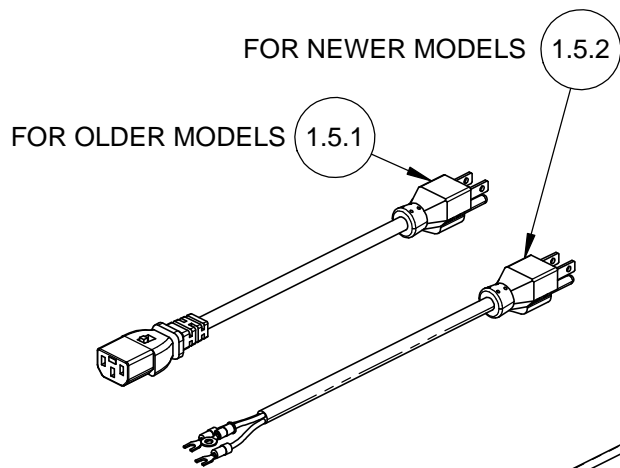

 HESTAN

DESCRIPTION	SERVICE, ASSY., PANEL, CONTROL, SIDE BURNER, DOUBLE
DRAWING NO	A1

ITEM	PART NUMBER	DESCRIPTION	QTY
1	007421	MANIFOLD, SIDE BURNER, DOUBLE, WA	1
2	007174	VALVE, SADDLE-MOUNT, DUAL, AX00B	2
3	006997	CLAMP, GAS VALVE	2
4	010345	SERVICE, MS, 10-32 X 1.00, SL, HEXWAS, SS, PKG 4	1
5	005688	HOSE, FLEX, 3/16 OD, 18", F-F, NUT/FERRULE	2
6	017423	SERVICE, HOSE, FLEX, 5/16 OD, 18", F-F	2
7	006946	GASKET, VALVE, SADDLE-MOUNT, SEVEN-U	2

HESTAN

DESCRIPTION	SERVICE, ASSY., GAS MANIFOLD, SIDE BURNER, DOUBLE
DRAWING NO	A2

ITEM	PART NUMBER	DESCRIPTION	QTY	
			AGB121	AGB122
1	008380-001	ASSY., ELECTRICAL BOX, SIDE BURNER, SINGLE	1	-
	008380-002	ASSY., ELECTRICAL BOX, SIDE BURNER, DOUBLE	-	1
1.1	024038	SERVICE, KIT, LED DRIVER REPLACEMENT, SIDE BURNER	1	1
1.2	000529	MODULE, EGO RE-IGNITER, RI120A-1	1	2
1.3	011658	SERVICE, WIRE, IGNITER, 18"	-	1
1.4	011655	SERVICE, WIRE, IGNITER, 13"	1	1
1.5.1	009015	CORD, POWER, 6FT, 3 BLADE PLUG	1	1
1.5.2	023755	SERVICE, CORD, POWER, 79", 3 BLADE PLUG, WITH TERMINALS	1	1
1.6	001457	TERMINAL BLOCK, 4 CIRCUIT, 3/8" SPACING	1	1
2	011716	SERVICE, NUT, KEPS, #10-32, SS, PKG 4	1	1