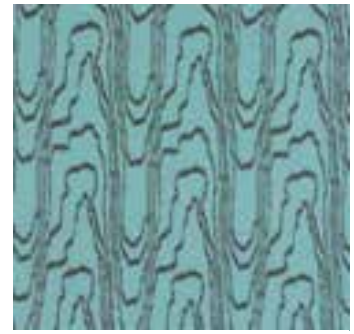

TAPESTRY TAPE IN TRUFFLE  
TL10123-616

COCKSCOMB IN MUSHROOM  
TL10128-166

BANDEAU IN TRUFFLE  
TL10127-616

AGATE PAPER IN PEARL/BEIGE  
GWP-3307.116

AGATE PAPER IN TAUPE/GOLD  
GWP-3307.411

AGATE PAPER IN SILVER/LINEN  
GWP-3307.611

AGATE PAPER IN LAKE/BROWN  
GWP-3307.613

AGATE PAPER IN BEIGE/EBONY  
GWP-3307.816

AGATE PAPER IN BLACK/GOLD  
GWP-3307.840

CHANNELS PAPER IN LAKE/BEIGE  
GWP-3302.316

CHANNELS PAPER IN COPPER/BEIGE  
GWP-3302.424