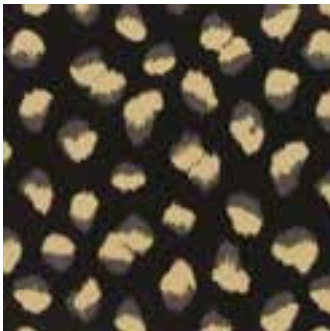

CURRENTS PAPER IN LINEN/GOLD  
GWP-3305.416

CURRENTS PAPER IN ROSE/LINEN  
GWP-3305.716

CURRENTS PAPER IN EBONY/OATMEAL  
GWP-3305.816

FELINE PAPER IN LAKE/SLATE  
GWP-3306.313

FELINE PAPER IN TAUPE/RAISIN  
GWP-3306.911

FELINE PAPER IN EBONY/BEIGE  
GWP-3306.816

FELINE PAPER IN BEIGE/IVORY  
GWP-3306.116

FELINE PAPER IN GREY/BLACK  
GWP-3306.18

OBLIQUE PAPER IN GOLD/IVORY  
GWP-3308.46

OBLIQUE PAPER IN GOLD/TAUPE  
GWP-3308.411