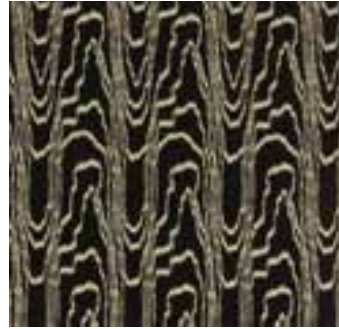

TAPESTRY TAPE IN TRUFFLE  
TL10123-616

COCKSCOMB IN MUSHROOM  
TL10128-166

BANDEAU IN TRUFFLE  
TL10127-616

AGATE PAPER IN PEARL/BEIGE  
GWP-3307.116

AGATE PAPER IN TAUPE/GOLD  
GWP-3307.411

AGATE PAPER IN SILVER/LINEN  
GWP-3307.611

AGATE PAPER IN LAKE/BROWN  
GWP-3307.613

AGATE PAPER IN BEIGE/EBONY  
GWP-3307.816

AGATE PAPER IN BLACK/GOLD  
GWP-3307.840

CHANNELS PAPER IN LAKE/BEIGE  
GWP-3302.316

CHANNELS PAPER IN COPPER/BEIGE  
GWP-3302.424