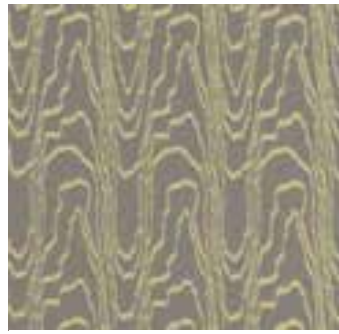

TAPESTRY TAPE IN TRUFFLE  
TL10123-616

COCKSCOMB IN MUSHROOM  
TL10128-166

BANDEAU IN TRUFFLE  
TL10127-616

AGATE PAPER IN PEARL/BEIGE  
GWP-3307.116

AGATE PAPER IN TAUPE/GOLD  
GWP-3307.411

AGATE PAPER IN SILVER/LINEN  
GWP-3307.611

AGATE PAPER IN LAKE/BROWN  
GWP-3307.613

AGATE PAPER IN BEIGE/EBONY  
GWP-3307.816

AGATE PAPER IN BLACK/GOLD  
GWP-3307.840

CHANNELS PAPER IN LAKE/BEIGE  
GWP-3302.316

CHANNELS PAPER IN COPPER/BEIGE  
GWP-3302.424