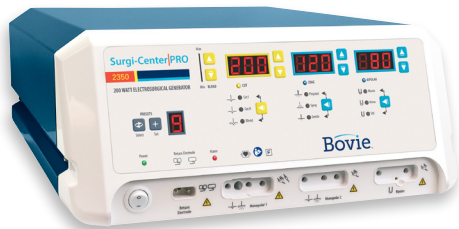

OPTIMAL CONTROL - BETTER OUTCOMES

A1250S Specialist PRO

MI 150 LED Light
(a \$587 value)

A2350 Surgi-Center PRO

OR

A3350 OR PRO

MI 300 LED Light
(a \$693 value)

Buy the A1250S Specialist PRO and you will receive the MI 150 LED Exam Light at no additional charge.
Buy the A2350 Surgi-Center PRO or the A3350 OR PRO and you will receive the MI 300 LED Exam Light at no additional charge.
Please allow 4-6 weeks for delivery. [Online redemption](#) form must be submitted by October 31, 2021.