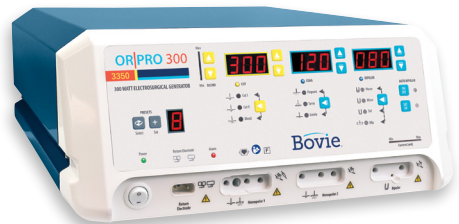

OPTIMAL CONTROL - BETTER OUTCOMES

A1250S Specialist PRO

MI 150 LED Light
(a \$587 value)

A2350 Surgi-Center PRO

OR

A3350 OR PRO

MI 300 LED Light
(a \$693 value)

Buy the A1250S Specialist PRO and you will receive the MI 150 LED Exam Light at no additional charge.
Buy the A2350 Surgi-Center PRO or the A3350 OR PRO and you will receive the MI 300 LED Exam Light at no additional charge.
Please allow 4-6 weeks for delivery. [Online redemption](#) form must be submitted by October 31, 2021.