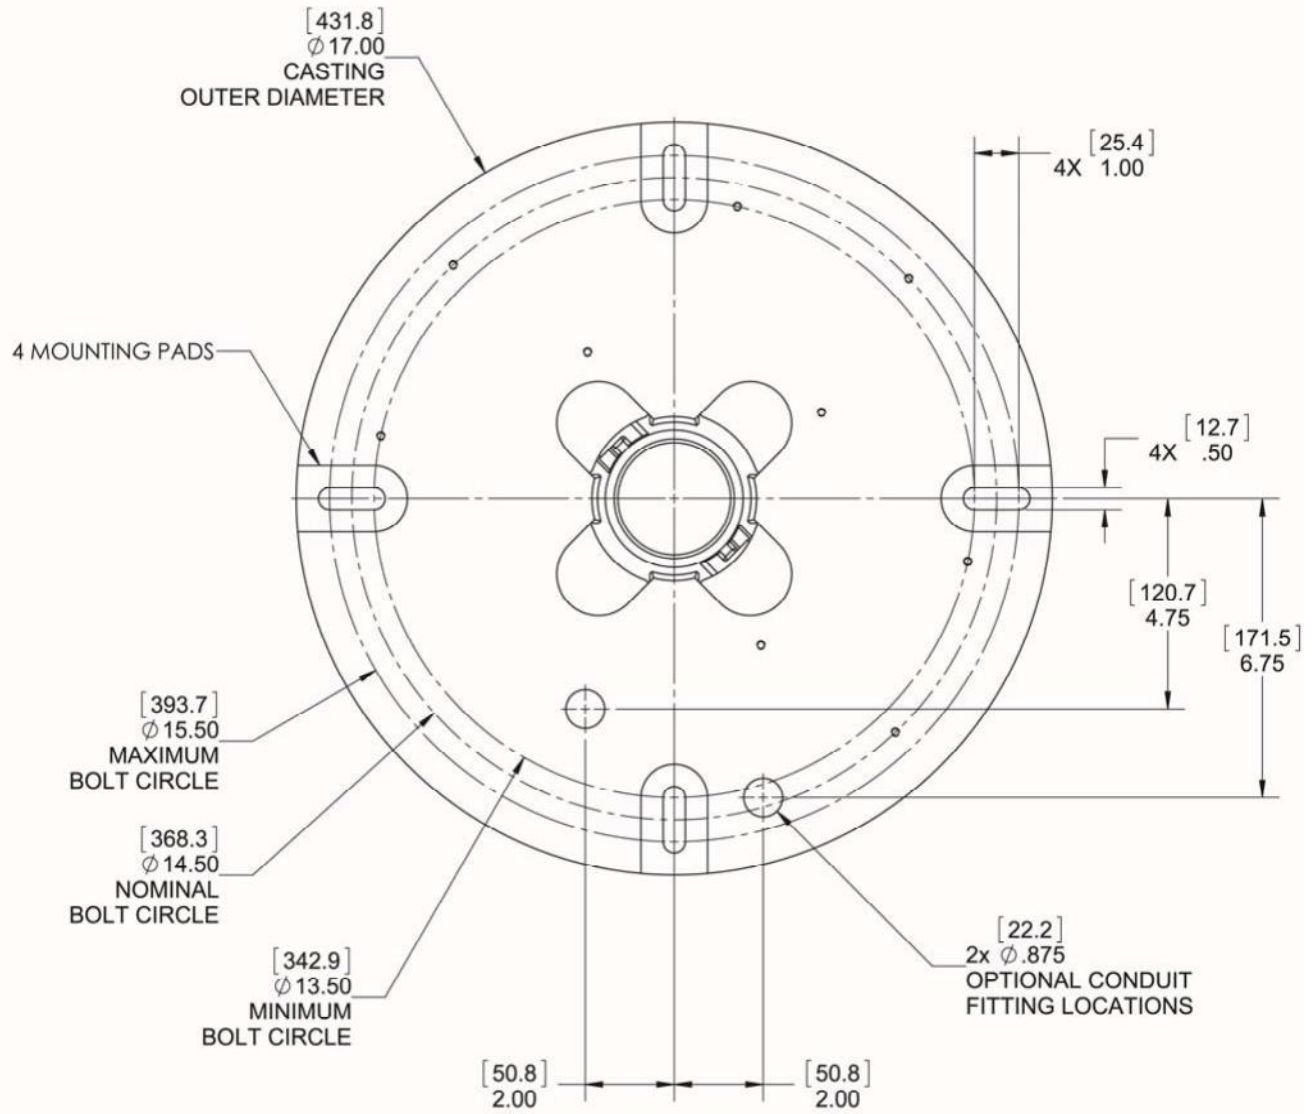

## Mounting Dimensions for Ceiling Casting

Top View

[Dimensions with brackets are in millimeters]