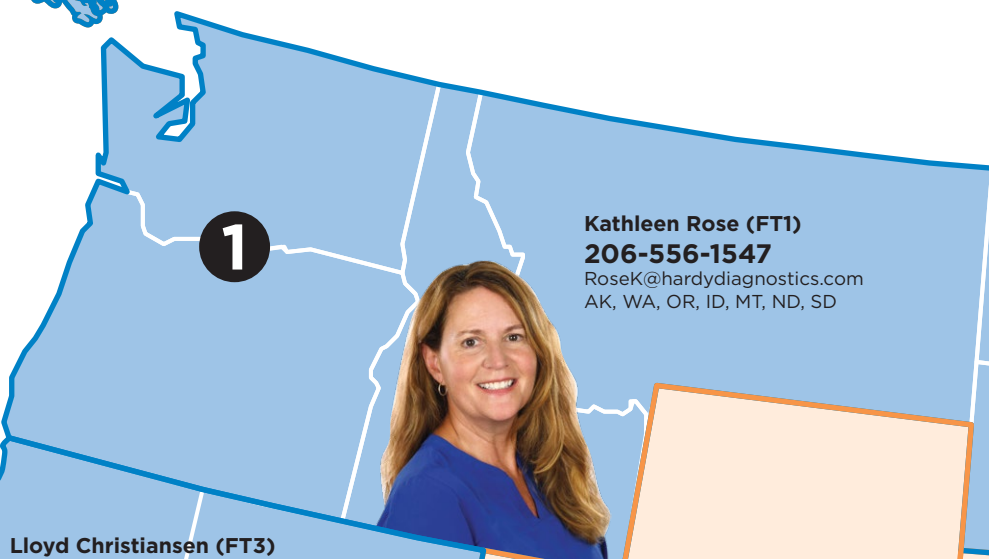

1

Kathleen Rose (FT1)
206-556-1547
RoseK@hardydiagnostics.com
AK, WA, OR, ID, MT, ND, SD

Lloyd Christiansen (FT3)
415-715-4621
ChristiansenL@HardyDiagnostics.com
Northern CA, NV