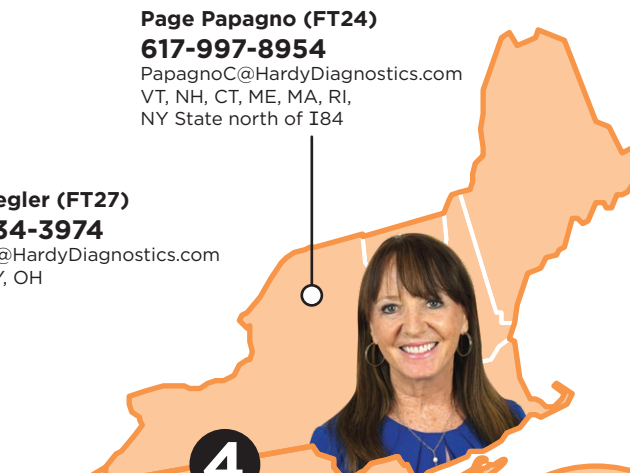

4

Page Papagno (FT24)
617-997-8954
PapagnoC@HardyDiagnostics.com
VT, NH, CT, ME, MA, RI,
NY State north of I84

Bruce Terry (FT9)
267-800-6487
TerryB@HardyDiagnostics.com
PA, Long Island, New York City,
NY State south of I-84

Sandra Ford (FT32)
667-218-0025
FordS@HardyDiagnostics.com
VA, WV, MD, DE, NJ,
Washington DC

Mark Carpenter (ERM)
Regional Sales Manager EAST
346-465-4125
CarpenterM@hardydiagnostics.com