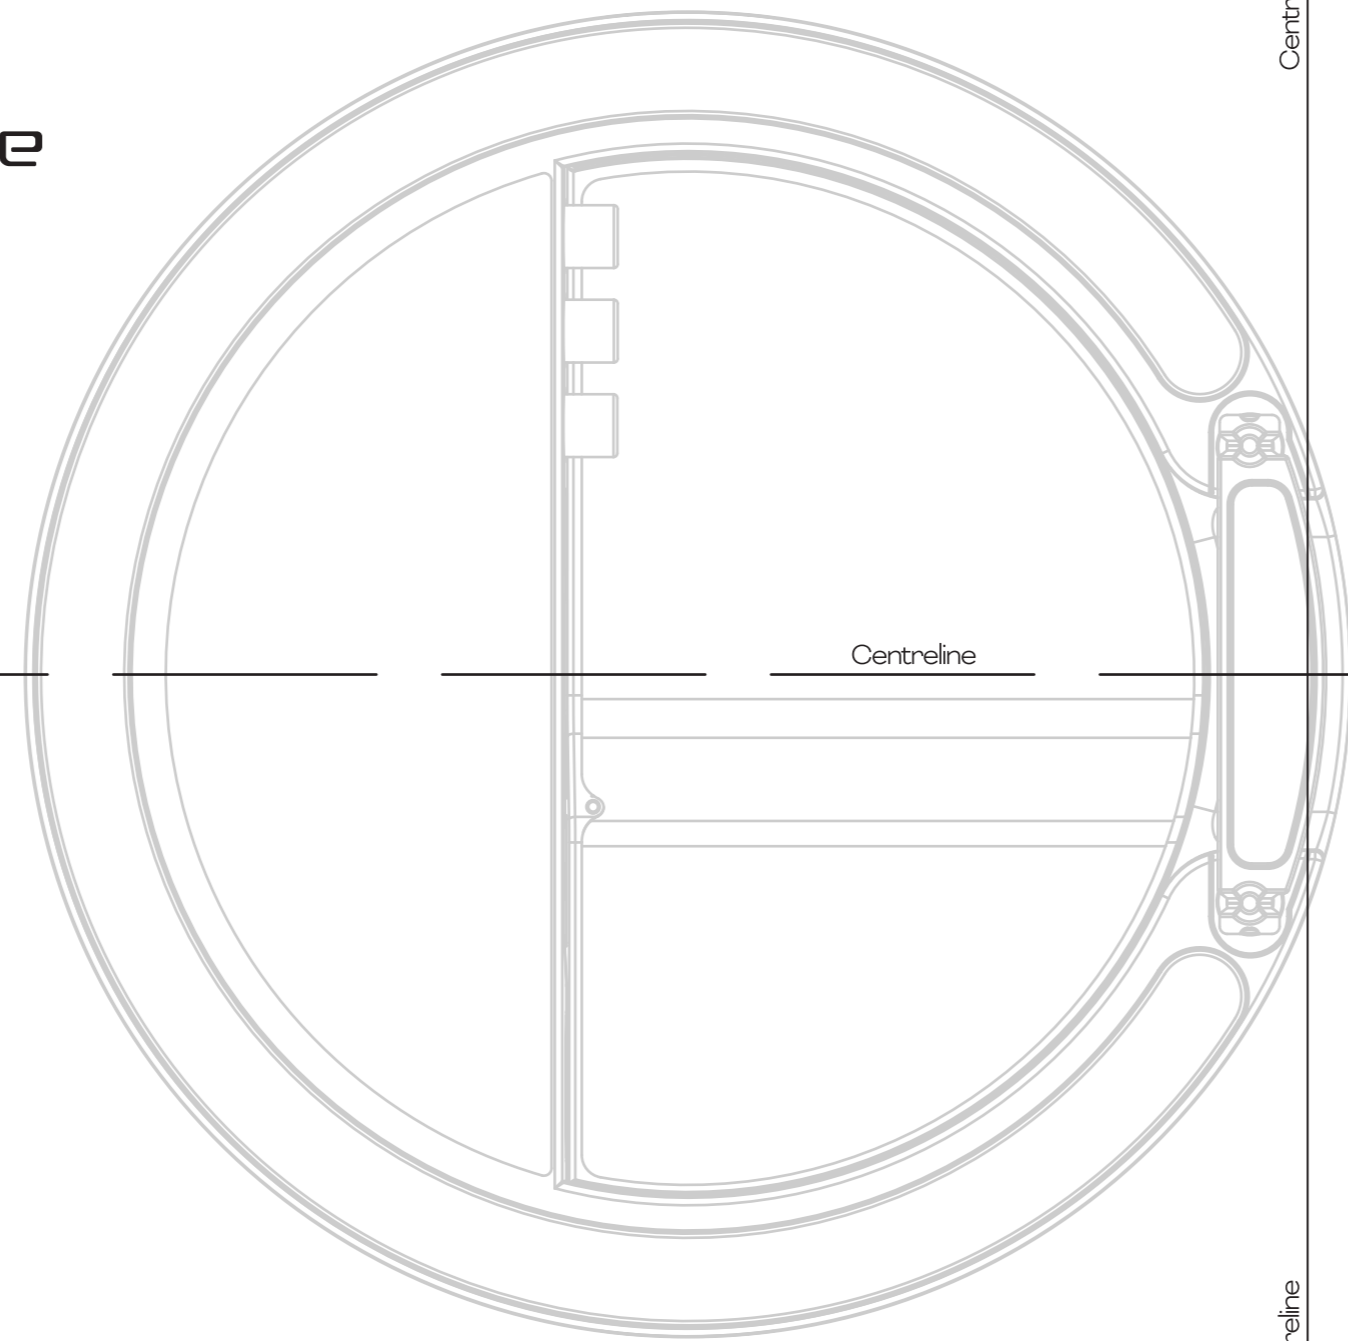

DALI VEGA

Wall Mounting Template

Screw point min. 110 mm (4.3 inches)
from adjacent surfaces

Centreline

444 mm (17.5 inches) between screw points

Screw point min. 130 mm (5.1 inches)
from adjacent surfaces

DALI

DALI NO. 951137-0-0

Carton size (green line): 695x254mm

951137-0-0 WALL MOUNTING TEMPLATE VEGA

Fold line

Fold line

Fold line

Fold line

Fold line

Fold line