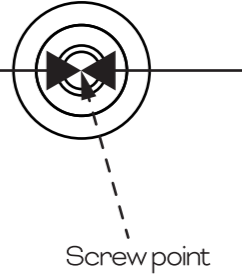

DALI VEGA

Wall Mounting Template

Screw point min. 110 mm (4.3 inches)
from adjacent surfaces

Centreline

444 mm (17.5 inches) between screw points

Screw point min. 130 mm (5.1 inches)
from adjacent surfaces