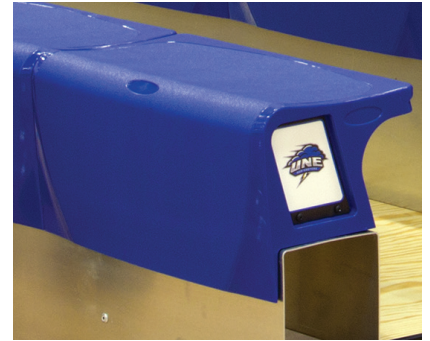

COMFORT

One comfortable solution. Comfortable portable bleachers are no longer a dream with MAXAM 1's™ CourtSide™ polymer seat modules. Incorporating a unique fore to aft contoured seat and a gradual "waterfall" curve on the forward edge, they reduce pressure to the thighs regardless of leg position. Seat spacers with or without cup holders are also available.