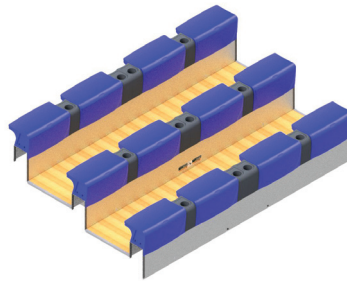

12 Seat Option w/ Cupholders

RESOURCES

For all accessories, surface materials, fast facts, environmental data sheets and more go to :
www.husseyseating.com/maxam1

MAXAM1: 5 year factory-backed warranty - the best in the industry.

HUSSEY SEATING COMPANY™

A 6th generation family-owned company founded in 1835, Hussey Seating Company is a world leader in developing and manufacturing seating solutions for the sports and entertainment, education, performing arts and worship markets. Hussey's high-quality range of seating includes fixed polymer and upholstered chairs, telescopic platforms, telescopic gym seating, and portable seating.

YOUR PARTNER FOR SEATING SOLUTIONS.