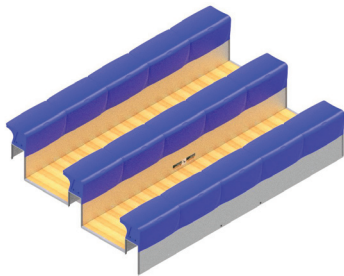

DIMENSIONAL DATA

15 Seat Option