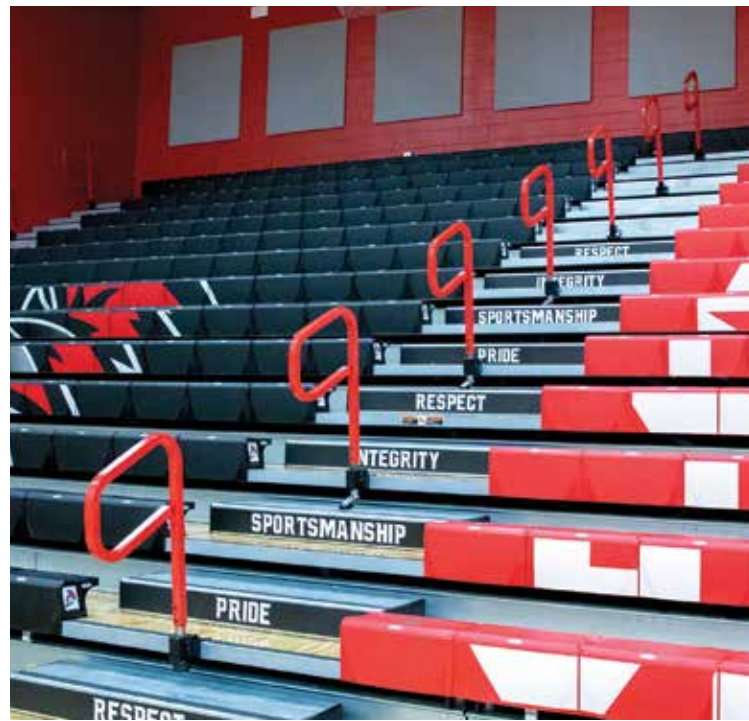

### Safety End Closure Curtain

Bleacher end curtains boost gym security while displaying your school pride. Vibrant full-color customization can run all the way off the edges in large full-bleed designs to wow people with your spirit as soon as they walk in the door.

### StepSigns

These ultra-durable full-color signs are pre-applied to the front of bleacher aisle steps during assembly. Offering full-color to single color imprinting, they are a great place to remind students, fans and competitors of your school motto or spirit message.

**Colored Rails**  
 Your bleacher aisle, end, front and rear rails carry on your school's color scheme in one or more colors. Choose from a variety of standard color options or custom color matching to bring out school pride with a punch of color.