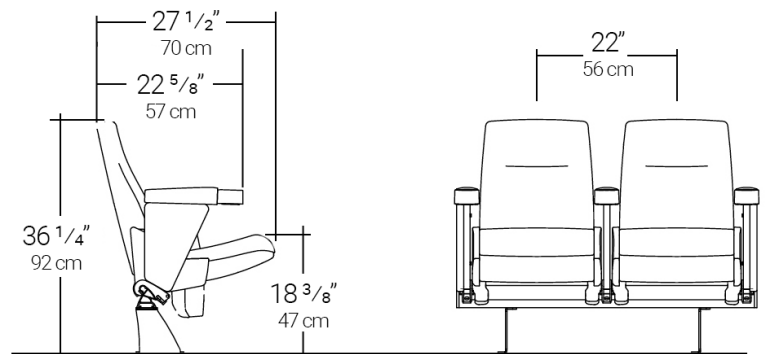

Features and Benefits

- **Beam-Mount System**
  Designed to last a lifetime, our Beam-Mount System future-proofs your venue with flexible, efficient seating that's easy to upgrade, replace, and built to maximize every inch of space.
- **Gravity Tilt Seat Mechanism**
  Concealed tilt mechanism to prevent finger entrapment
- **Injection Molded Seat and Back Structure**
  Creating a strong and light weight seat and back structure
- **Molded Polyurethane Seat and Back (Upholstered)**
  Patented molded foam is long lasting, supportive and comfortable for continuous hours of use for years to come
- **Engineering-Grade Nylon Side Supports**
  Side supports made from heavy duty structural material
- **Individually Designed Components**
  Designed for ease of installation and replacement of key components
- **Zip Removable Covers**
  Fast and easily replaced seat and back covers

Styling Options

21 Standard colors available (15 shown). Custom colors also available upon request. Scan the QR code below for optional accessories, and additional styling options.

Optional Accessories

- **18 and 22 Degree Back Angles**
  To suite venue egress and comfort requirements
- **Mounting Systems Options**
  Tread / Floor, Riser / Step / Wall, Free Standing
- **Injection Molded Back Casing**
  Designed to be sturdy and allow for high impact force
- **Arms**
  Cup arm, JOT tablet, D2 tablet, Tables
- **Range of Row Lighting Options**
- **Cup Holders**
  - Arm mount - Wall mount
- **End of Row and Seat Identification**
- **Debossed or Stitched Logo on Backrest**

CLARITY SPORT SERIES

VIP / Auditorium Seating

Beam-Mount System

22" minimum seat center (with arm)