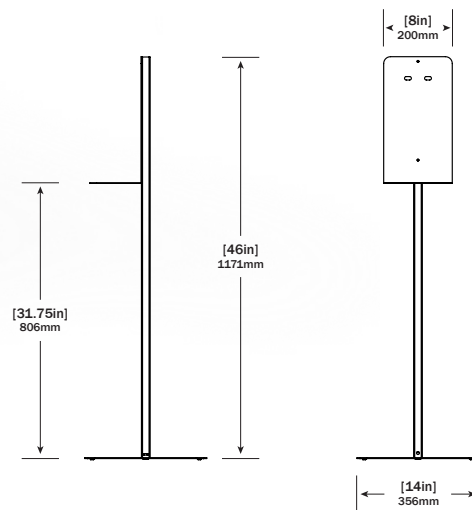

PRODUCT SPECS

SANITIZER DISPENSER STAND

Hand sanitizer not included.

Features

- Powder coated steel
- Drip guard catches excess liquid
- Backplate designed to mount most dispenser models
- Ships KD
- Minimal assembly required

OPTIONS

POWDER COAT COLOR OPTIONS

150+ colors available.

TECHNICAL SPECIFICATIONS

STANDARD DIMENSIONS

WARRANTY INFORMATION

Ten Years Structural components such as beams, feet and top supports.