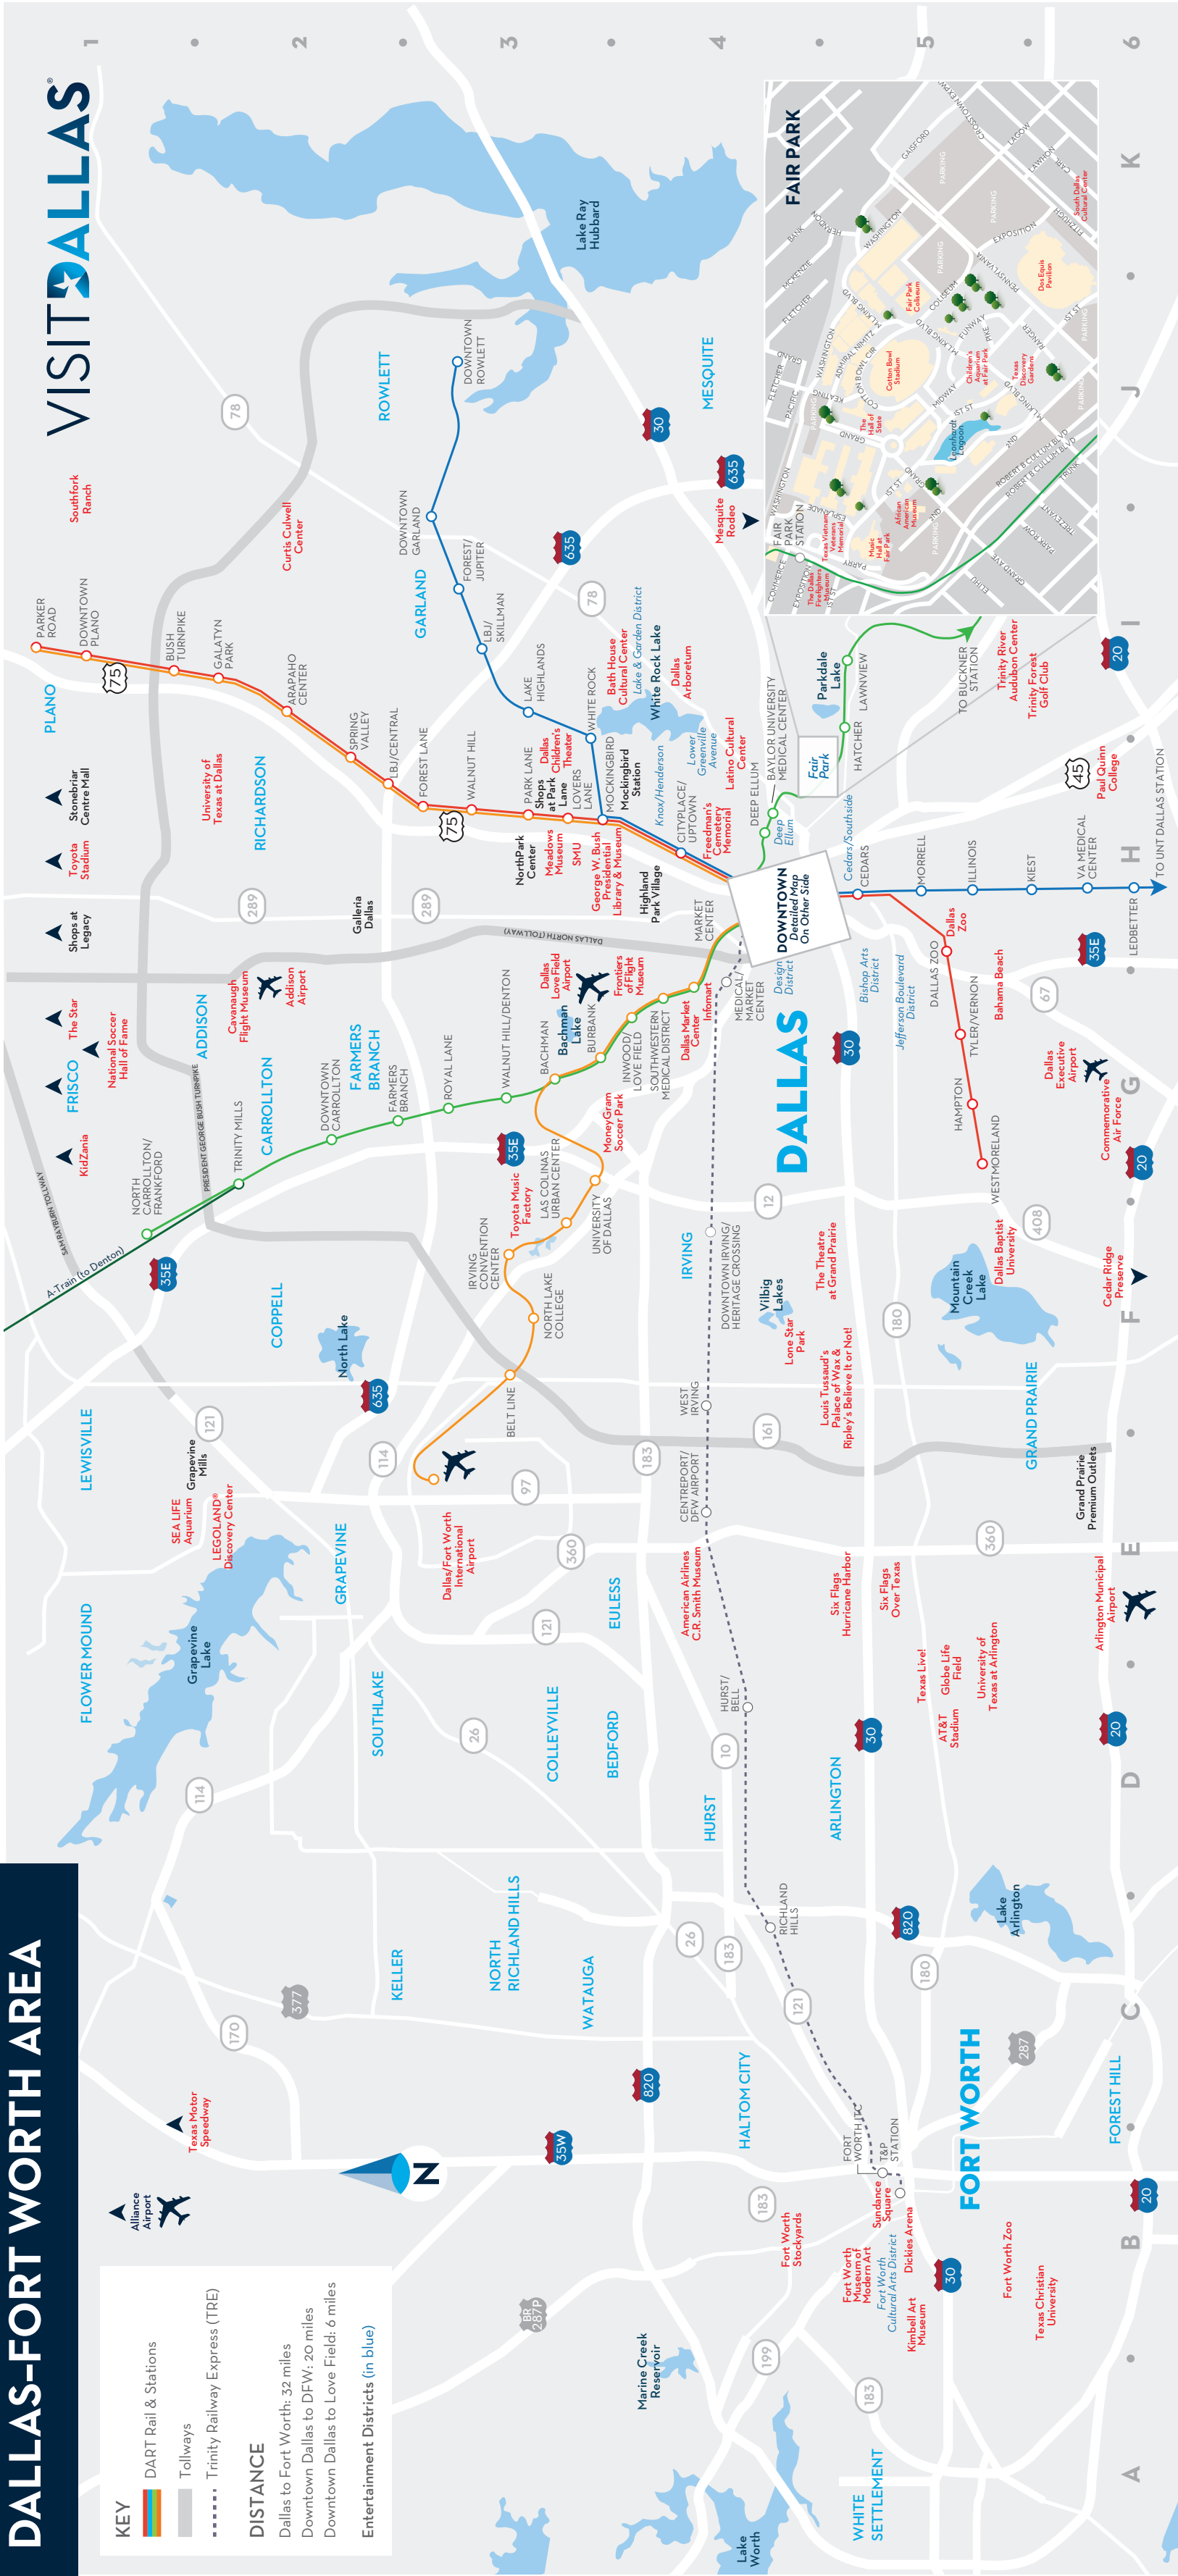

DALLAS-FORT WORTH AREA

KEY

- DART Rail & Stations
- Tollways
- Trinity Railway Express (TRE)

DISTANCE

- Dallas to Fort Worth: 32 miles
- Downtown Dallas to DFW: 20 miles
- Downtown Dallas to Love Field: 6 miles