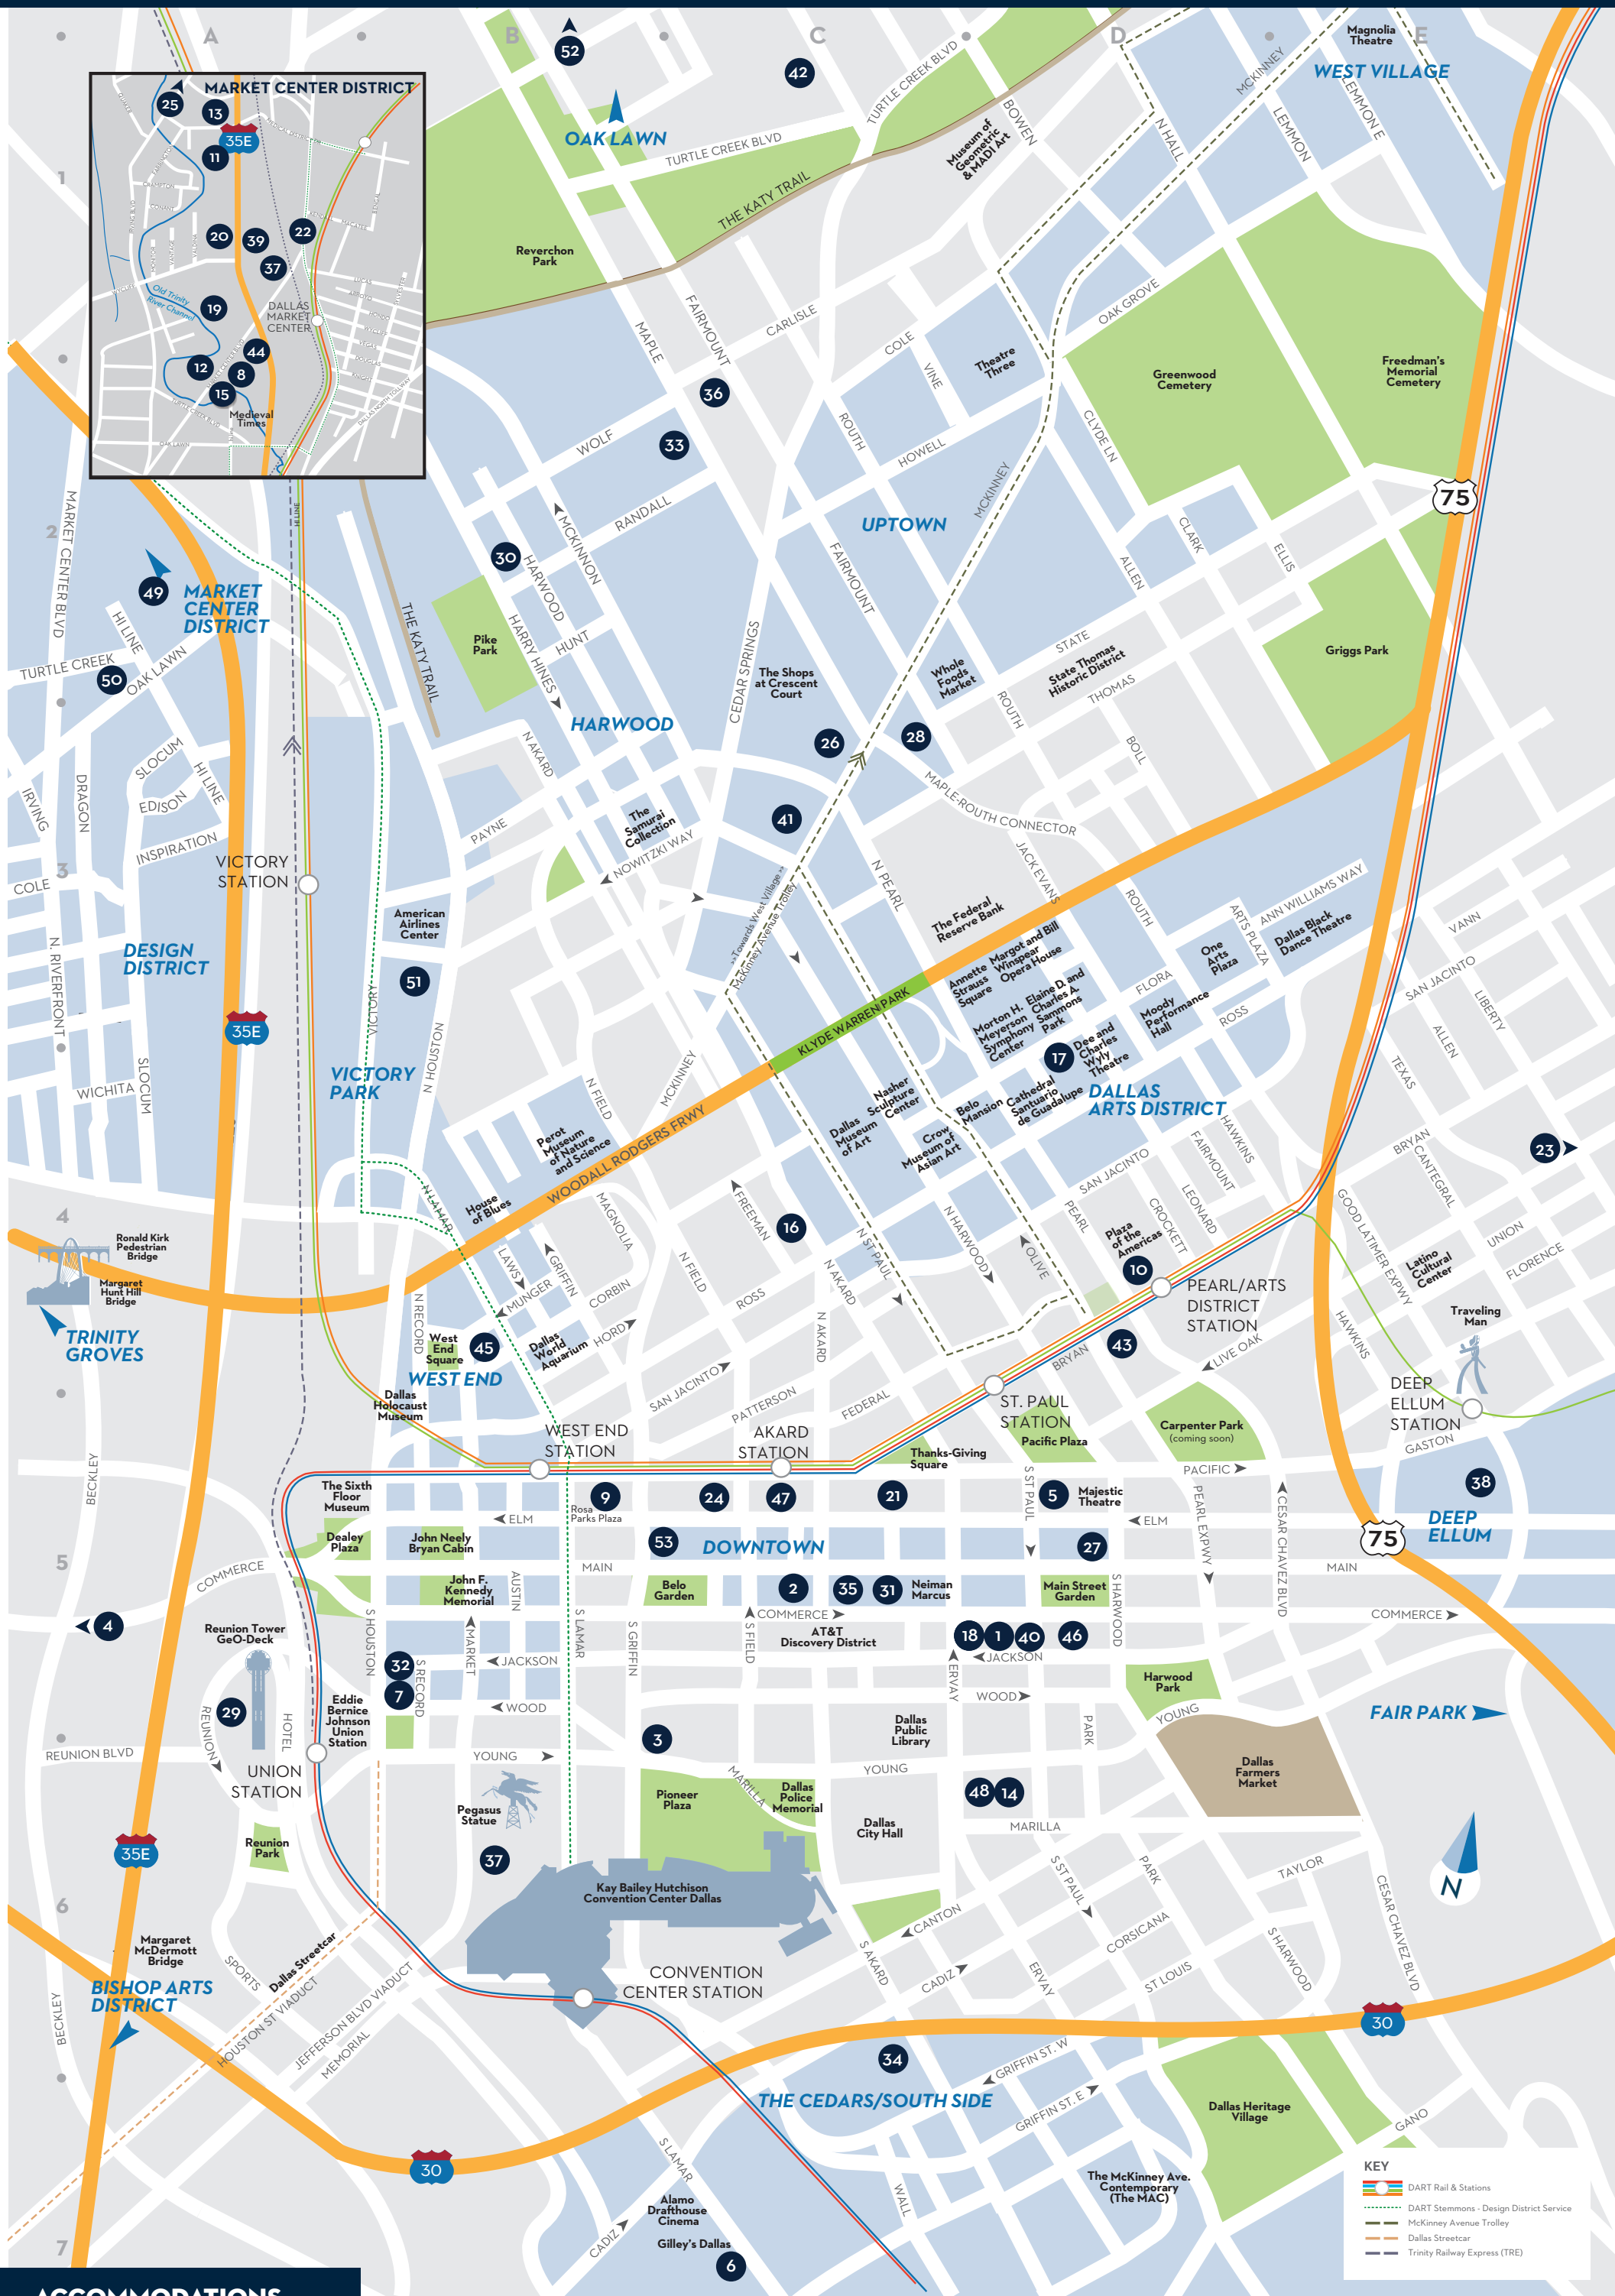

DOWNTOWN DALLAS & SURROUNDING AREA

KEY

- DART Rail & Stations
- DART Stemmons - Design District Service
- McKinney Avenue Trolley
- Dallas Streetcar
- Trinity Railway Express (TRE)

ACCOMMODATIONS

1 AC by Marriott Dallas Downtown	D5	15 Fairfield Inn and Suites Market Center	Inset	29 Hyatt Regency Dallas at Reunion	A5	43 Sheraton Dallas	D4
2 The Adolphus, Autograph Collection	C5	16 Fairmont Dallas Hotel	C4	30 Hyatt House - Dallas Uptown	B2	44 Sheraton Suites Market Center	Inset
3 Aloft Dallas Downtown Hotel	C6	17 HALL Arts Hotel	D4	31 The Joule, Dallas	C5	45 Springhill Suites by Marriott Downtown	B4
4 Belmont Hotel	A5	18 Hampton Inn & Suites Dallas Downtown	D5	32 LaQuinta Inn & Suites Downtown	B5	46 The Statler Hotel	D5
5 Cambria Hotel Dallas Downtown	D5	19 Hilton Anatole Hotel	Inset	33 Le Meridien Dallas, the Stoneleigh	C2	47 Thompson Hotel	C5
6 CANVAS Hotel Dallas	C7	20 Hilton Garden Inn Dallas Market Center	Inset	34 Lorenzo Hotel	C6	48 TownePlace Suites	D6
7 Courtyard by Marriott Dallas Downtown	B5	21 Hilton Garden Inn Dallas Downtown	C5	35 Magnolia Hotel	C5	49 TRU Hotel	Inset
8 Courtyard by Marriott Market Center	Inset	22 Holiday Inn Dallas Market Center	Inset	36 Marriott Dallas Uptown	C2	50 Virgin Hotel	A2
9 Crowne Plaza Dallas Downtown	B5	23 Home2 Suites by Hilton Dallas Downtown	E4	37 Omni Dallas Hotel (Connected to KBHCCD)	B6	51 W Dallas Victory	B3
10 Dallas Marriott Downtown	D4	24 Homewood Suites Dallas Downtown	C5	38 Pittman Hotel	E5	52 Warwick Melrose Hotel Dallas	B1
11 Dallas Marriott Suites Market Center	Inset	25 Homewood Suites Dallas Market Center	Inset	39 Renaissance Dallas Hotel	Inset	53 The Westin Dallas Downtown	C5
12 Doubletree Hotel Dallas Market Center	Inset	26 Hotel Crescent Court	C3	40 Residence Inn by Marriott Dallas Downtown	D5		
13 Embassy Suites Dallas Market Center	Inset	27 Hotel Indigo	D5	41 The Ritz-Carlton, Dallas	C3		
14 Fairfield Inn and Suites Dallas Downtown	D6	28 Hotel ZaZa Dallas	D3	42 Rosewood Mansion on Turtle Creek	C1