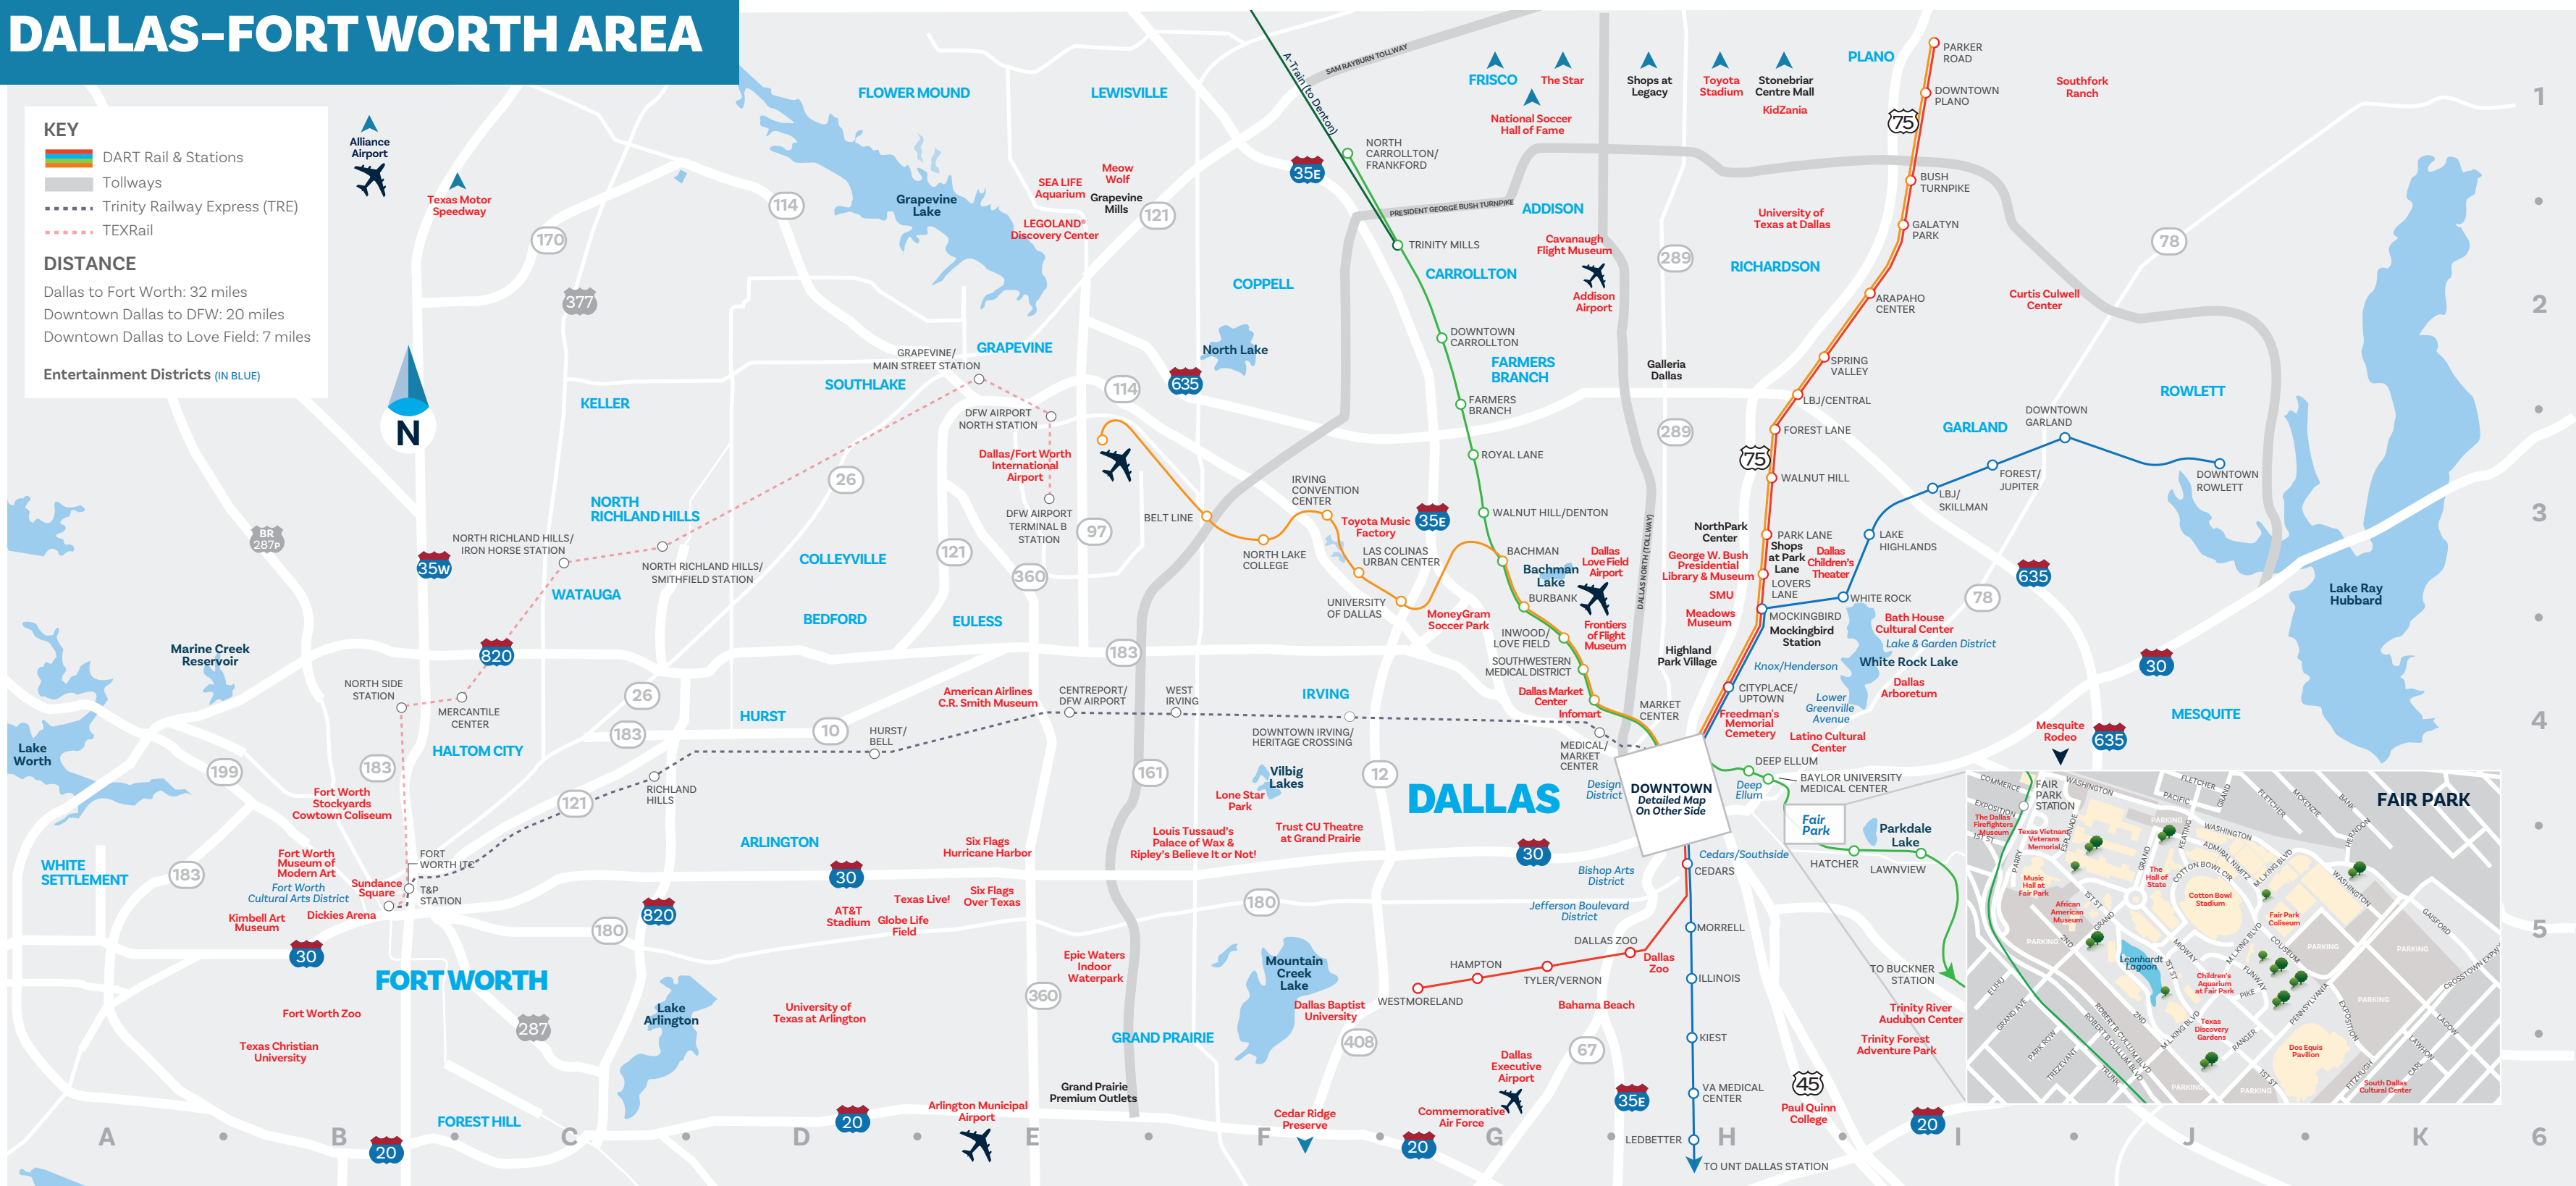

DALLAS-FORT WORTH AREA

KEY

- DART Rail & Stations
- Tollways
- Trinity Railway Express (TRE)
- TEXRail

DISTANCE

Dallas to Fort Worth: 32 miles
Downtown Dallas to DFW: 20 miles
Downtown Dallas to Love Field: 7 miles

Entertainment Districts (IN BLUE)

POINTS OF INTEREST & ATTRACTIONS (IN RED)				SHOPPING (IN BLACK)							
Addison Airport	G1	Dallas Children's Theater	H3	Freedman's Cemetery Memorial	H4	Mesquite Rodeo	J4	Texas Discovery Gardens	Inset	Galleria Dallas	H2
African American Museum	Inset	Dallas Baptist University	F5	Frontiers of Flight Museum	G4	Meow World	E2	Texas Live!	D5	Grand Prairie Premium Outlets	E6
American Airlines C.R. Smith Museum	E4	Dallas Executive Airport	G6	George W. Bush Presidential Library & Museum	H3	MoneyGram Soccer Park	G3	Texas Motor Speedway	B1	Grapevine Mills	E1
Arlington Municipal Airport	E6	Dallas Firefighters Museum	Inset	Globe Life Field	D5	Music Hall at Fair Park	Inset	Texas Vietnam Veterans Memorial	Inset	Highland Park Village	H4
AT&T Stadium	D5	Dallas/Fort Worth Int'l Airport	E3	Infomart	G4	National Soccer Hall of Fame	H1	The Hall of State	Inset	Mockingbird Station	H3
Bahama Beach	G5	Dallas Love Field Airport	G3	KidZania	G1	Paul Quinn College	H6	The Star	H1	NorthPark Center	H3
Bath House Cultural Center	I4	Dallas Market Center	G4	Kimbell Art Museum	B5	SEA LIFE Aquarium	E2	The Theatre at Grand Prairie	F5	Stonebriar Centre Mall	H1
Cavanaugh Flight Museum	G2	Dallas Zoo	B5	LEGOLAND® Discovery Center	E2	Six Flags Hurricane Harbor	E5	Toyota Music Factory	F3	Shops at Legacy	H1
Cedar Ridge Preserve	F6	Dallas Zoo	B5	Lone Star Park	Inset	Six Flags Over Texas	E5	Toyota Stadium	H1	Shops at Park Lane	H3
Children's Aquarium at Fair Park	Inset	Dickies Arena	Inset	Latino Cultural Center	H4	South Dallas Cultural Center	Inset	Trinity River Audubon Center	I5		
Commemorative Air Force	G6	Fair Park Coliseum	Inset	LEGOLAND® Discovery Center	E2	Southern Methodist University (SMU)	H3	Trinity Forest Golf Club	I5		
Cotton Bowl Stadium	Inset	Fort Worth Museum of Modern Art	B5	Louis Tussaud's Palace of Wax and Ripley's Believe It or Not!	F5	Southfork Ranch	I1	University of Texas at Dallas	H2		
Curtis Culwell Center	I2	Fort Worth Stockyards	B4	Meadows Museum	H3	Sundance Square	B5	University of Texas at Arlington	D5		
Dallas Arboretum	I4	Fort Worth Zoo	B5			Texas Christian University	B5