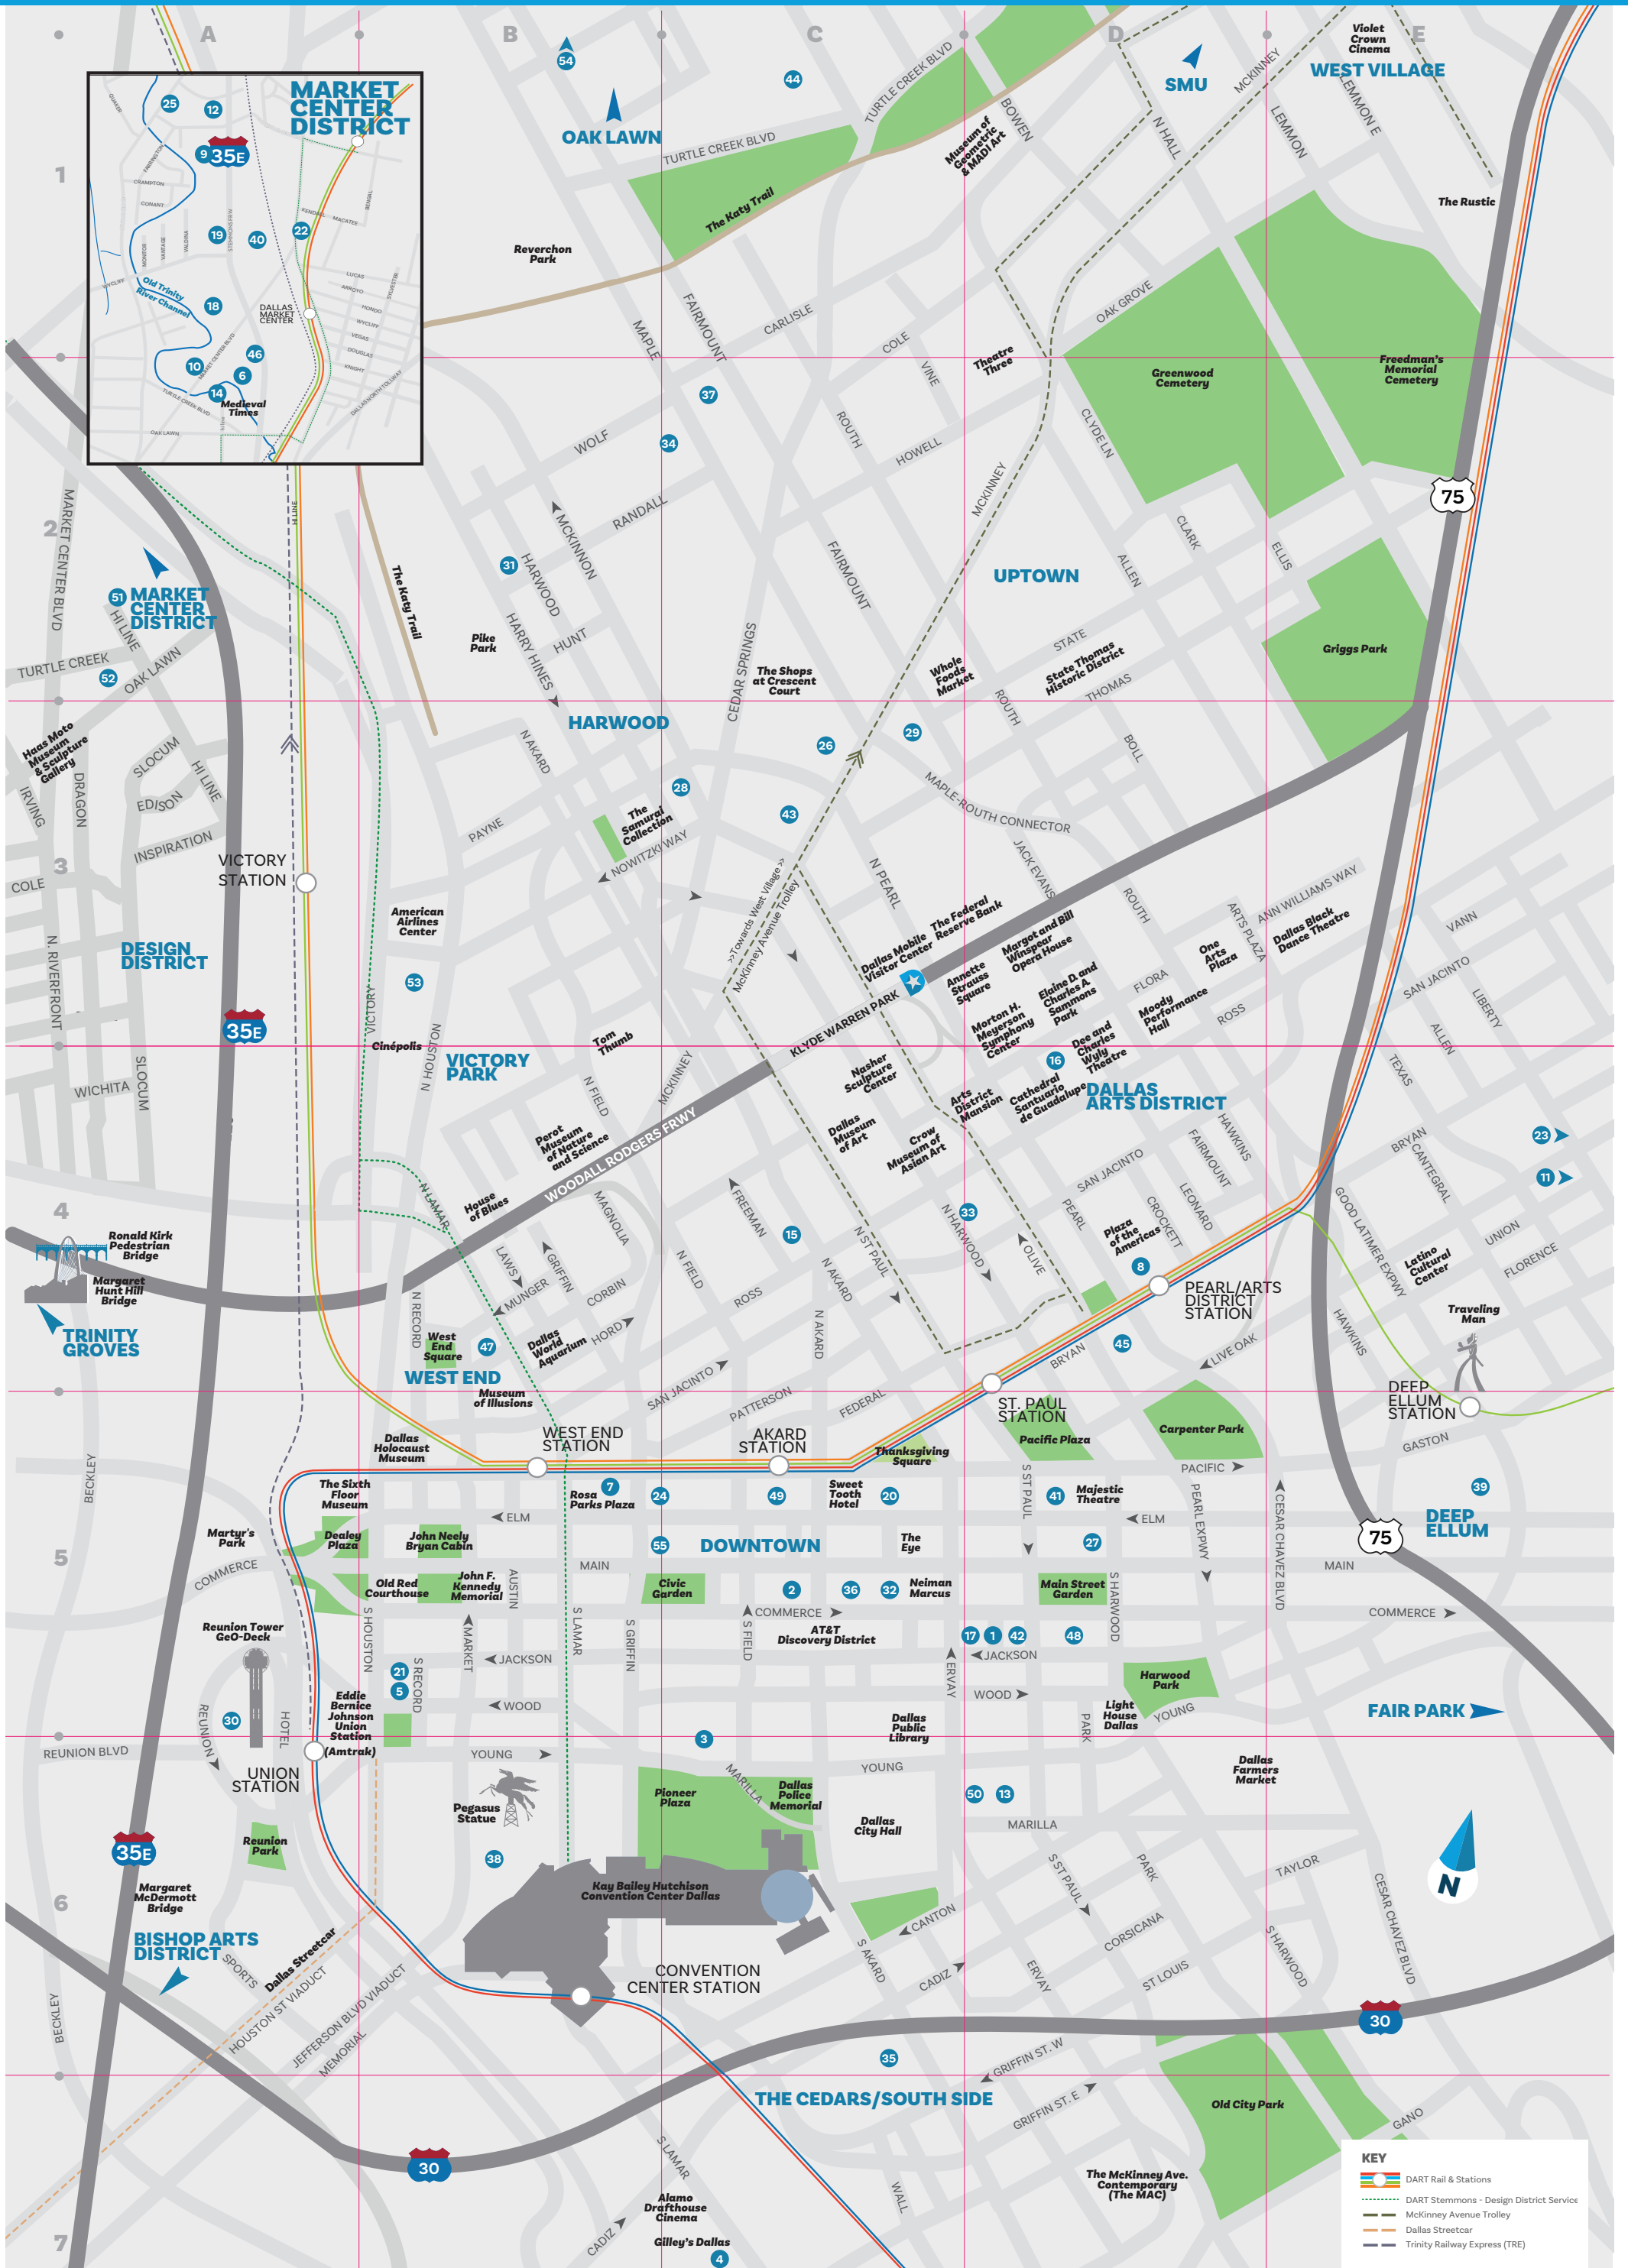

DOWNTOWN DALLAS & SURROUNDING AREA

KEY

- DART Rail & Stations
- DART Stremmons - Design District Service
- McKinney Avenue Trolley
- Dallas Streetcar
- Trinity Railway Express (TRE)

ACCOMMODATIONS

1 AC by Marriott Dallas Downtown	D5	13 Fairfield Inn and Suites Dallas Downtown	D6	28 Hotel Swexan	C3	43 The Ritz-Carlton Dallas	C3
2 The Adolphus Hotel	C5	14 Fairfield Inn and Suites Market Center	INSET	29 Hotel ZaZa Dallas	D3	44 Rosewood Mansion on Turtle Creek	C1
3 Aloft Dallas Downtown	C6	15 Fairmont Dallas Hotel	C4	30 Hyatt Regency Dallas at Reunion	A5	45 Sheraton Dallas	D4
4 CANVAS Hotel Dallas	C7	16 HALL Arts Hotel	D4	31 Hyatt House - Dallas Uptown	B2	46 Sheraton Suites Market Center	INSET
5 Courtyard by Marriott Dallas Downtown	B5	17 Hampton Inn & Suites Dallas Downtown	D5	32 The Joule Hotel	C5	47 Springhill Suites by Marriott Downtown	B4
6 Courtyard by Marriott Market Center	INSET	18 Hilton Anatole	INSET	33 JW Marriott Dallas Arts District	D4	48 The Statler Hotel	D5
7 Crowne Plaza Dallas Downtown	B5	19 Hilton Garden Inn Dallas Market Center	INSET	34 Le Meridien Dallas, the Stoneleigh	C2	49 Thompson Hotel	C5
8 Dallas Marriott Downtown	D4	20 Hilton Garden Inn Dallas Downtown	C5	35 Lorenzo Hotel	C6	50 TownePlace Suites	D6
9 Dallas Marriott Suites Market Center	INSET	21 Holiday Inn Express Dallas Downtown	B5	36 Magnolia Hotel	C5	51 TRU Hotel	A2
10 Doubletree Hotel Dallas Market Center	INSET	22 Holiday Inn Dallas Market Center	INSET	37 Marriott Dallas Uptown	C2	52 Virgin Hotel	A2
11 Element Dallas Downtown East	E4	23 Home2 Suites by Hilton Dallas Downtown	E4	38 Omni Dallas Hotel (CONNECTED TO KBHCCD)	B6	53 W Dallas Victory	B3
12 Embassy Suites Dallas Market Center	INSET	24 Homewood Suites Dallas Downtown	B5	39 Pittman Hotel	E5	54 Warwick Melrose Hotel Dallas	B1
		25 Homewood Suites Dallas Market Center	INSET	40 Renaissance Dallas Hotel	INSET	55 The Westin Dallas Downtown	C5
		26 Hotel Crescent Court	C3	41 Renaissance Saint Elm Dallas Downtown	D5		
		27 Hotel Indigo	D5	42 Residence Inn by Marriott Dallas Downtown	D5