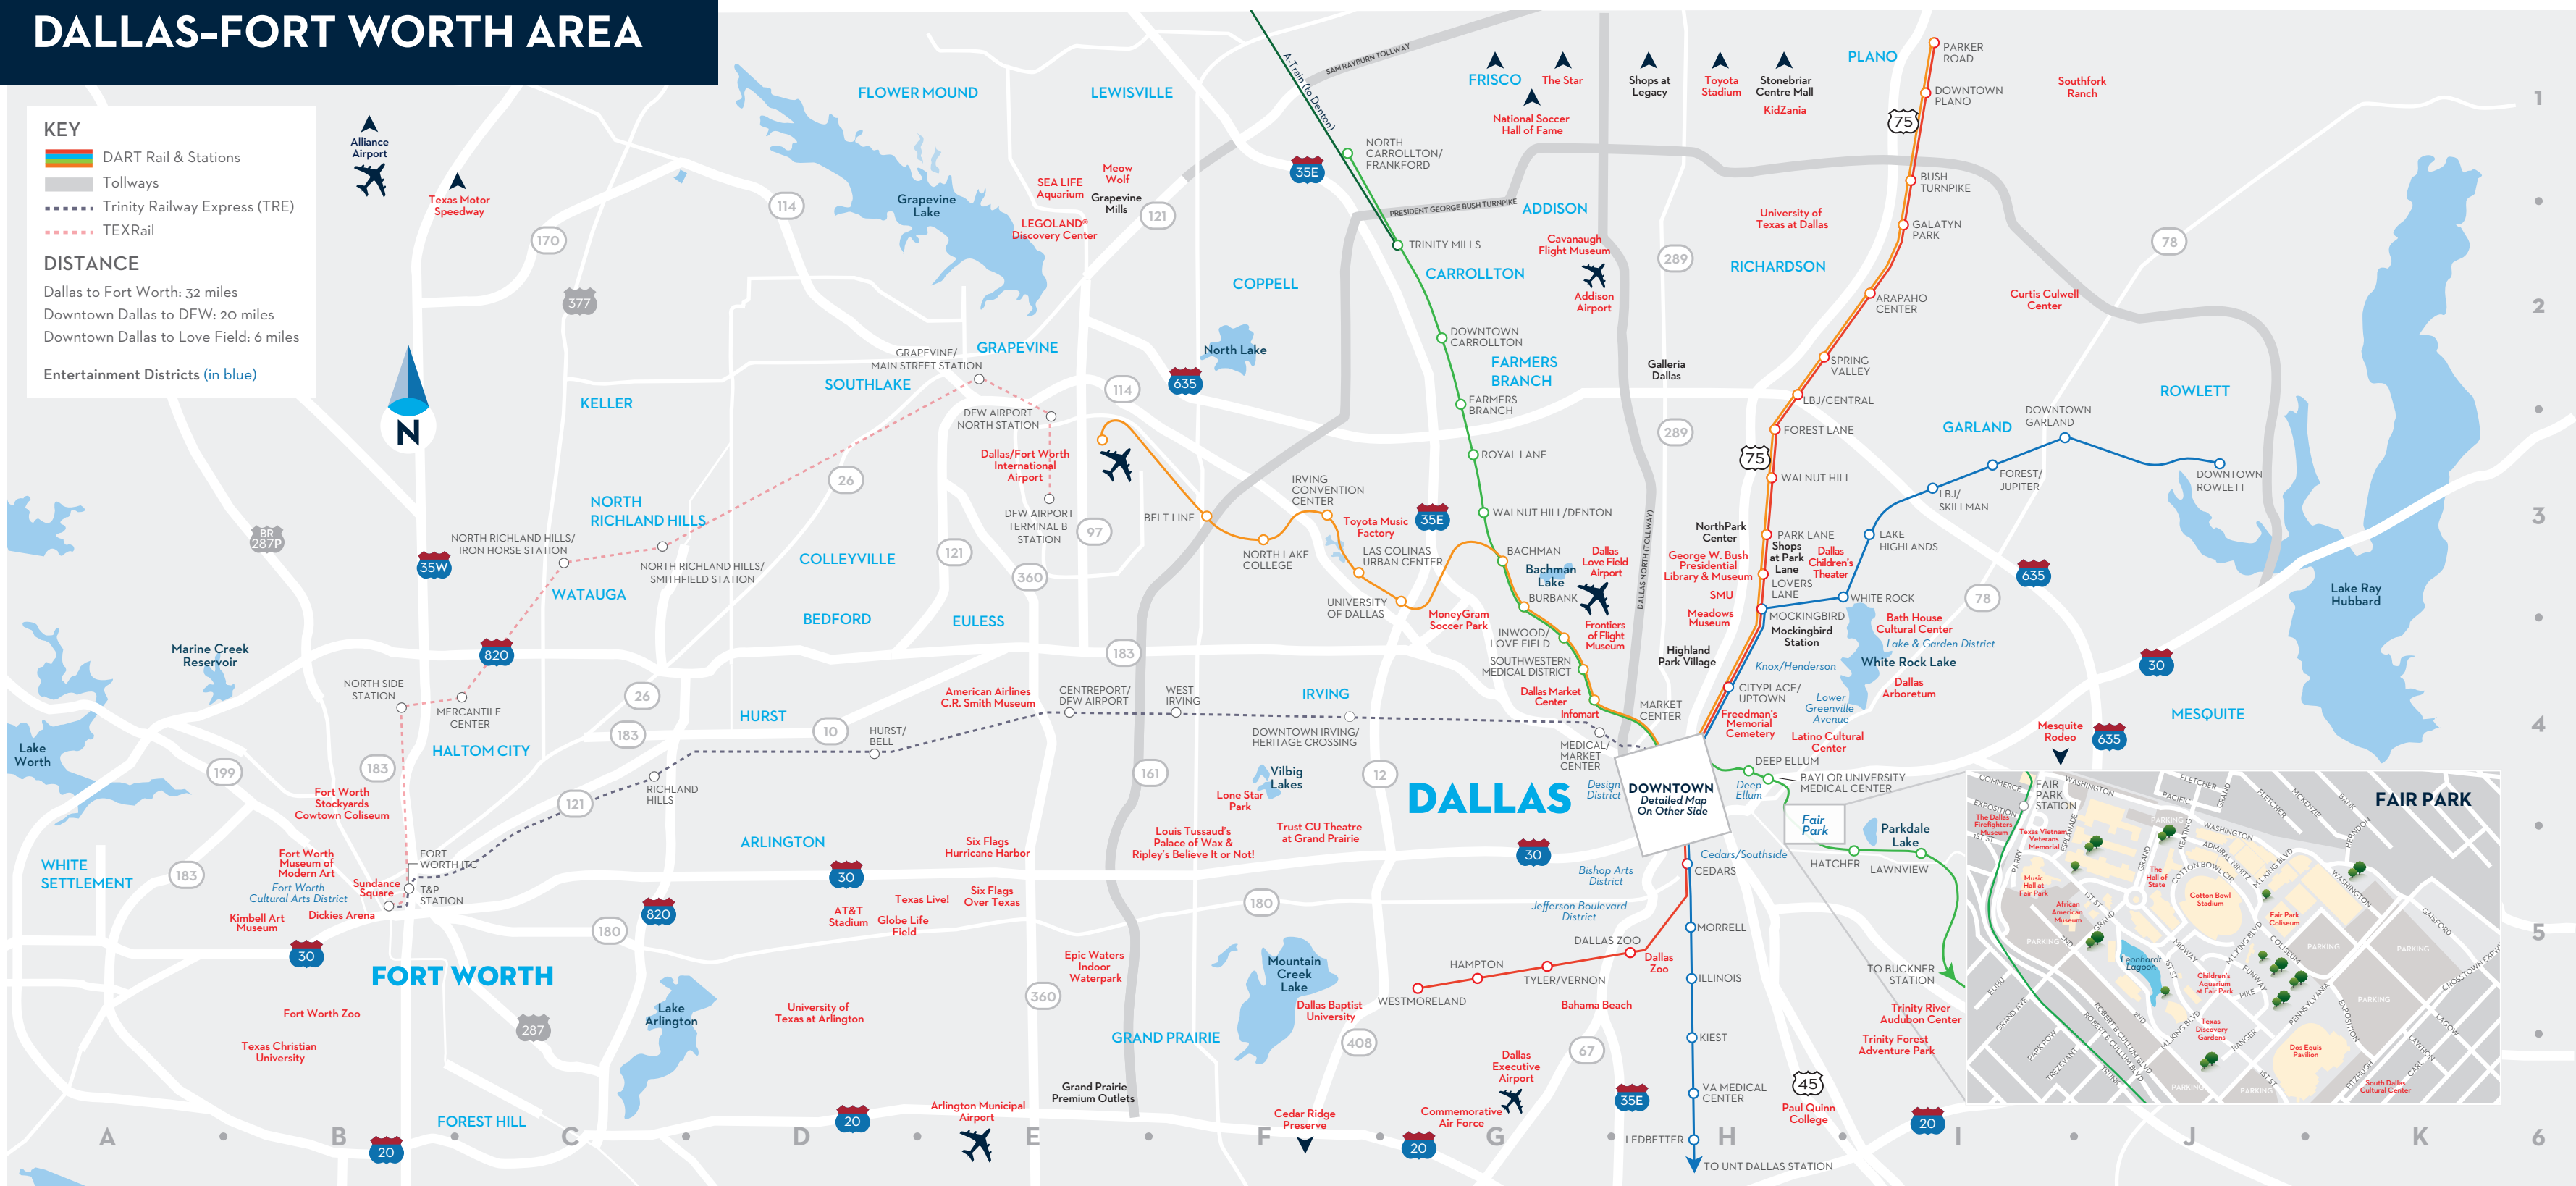

Downtown Dallas & SURROUNDING AREA

KEY

- DART Rail & Stations
- DART Stemmons - Design District Service
- McKinney Avenue Trolley
- Dallas Streetcar
- Trinity Railway Express (TRE)

accommodations

1 AC by Marriott Dallas Downtown	D5
2 The Adolphus, Autograph Collection	C5
3 Aloft Dallas Downtown	C6
4 CANVAS Hotel Dallas	C7
5 Courtyard by Marriott Dallas Downtown	B5
6 Courtyard by Marriott Market Center	INSET
7 Crowne Plaza Dallas Downtown	B5
8 Dallas Marriott Downtown	D4
9 Dallas Marriott Suites Market Center	INSET
10 Doubletree Hotel Dallas Market Center	INSET
11 Element Dallas Downtown East	E4
12 Embassy Suites Dallas Market Center	INSET

DALLAS-FORT WORTH AREA

KEY

-  DART Rail & Stations
-  Tollways
-  Trinity Railway Express (TRE)
-  TEXRail

DISTANCE

Dallas to Fort Worth: 32 miles
 Downtown Dallas to DFW: 20 miles
 Downtown Dallas to Love Field: 6 miles

Entertainment Districts (in blue)

POINTS OF INTEREST & ATTRACTIONS (in red)

Addison Airport	G1	Dallas Children's Theater	H3
African American Museum	Inset	Dallas Baptist University	F5
American Airlines C.R. Smith Museum	E4	Dallas Executive Airport	G6
Arlington Municipal Airport	E6	Dallas Firefighters Museum	Inset
AT&T Stadium	D5	Dallas/Fort Worth Int'l Airport	E3
Bahama Beach	G5	Dallas Love Field Airport	G3
Bath House Cultural Center	I4	Dallas Market Center	G4
Cavanaugh Flight Museum	G2	Dallas Zoo	B5
Cedar Ridge Preserve	F6	Dickies Arena	B5
Children's Aquarium at Fair Park	Inset	Dos Equis Pavilion	Inset
Commemorative Air Force	G6	Fair Park Coliseum	Inset
Cotton Bowl Stadium	Inset	Fort Worth Museum of Modern Art	B5
Curtis Culwell Center	I2	Fort Worth Stockyards	B4
Dallas Arboretum	I4	Fort Worth Zoo	B5