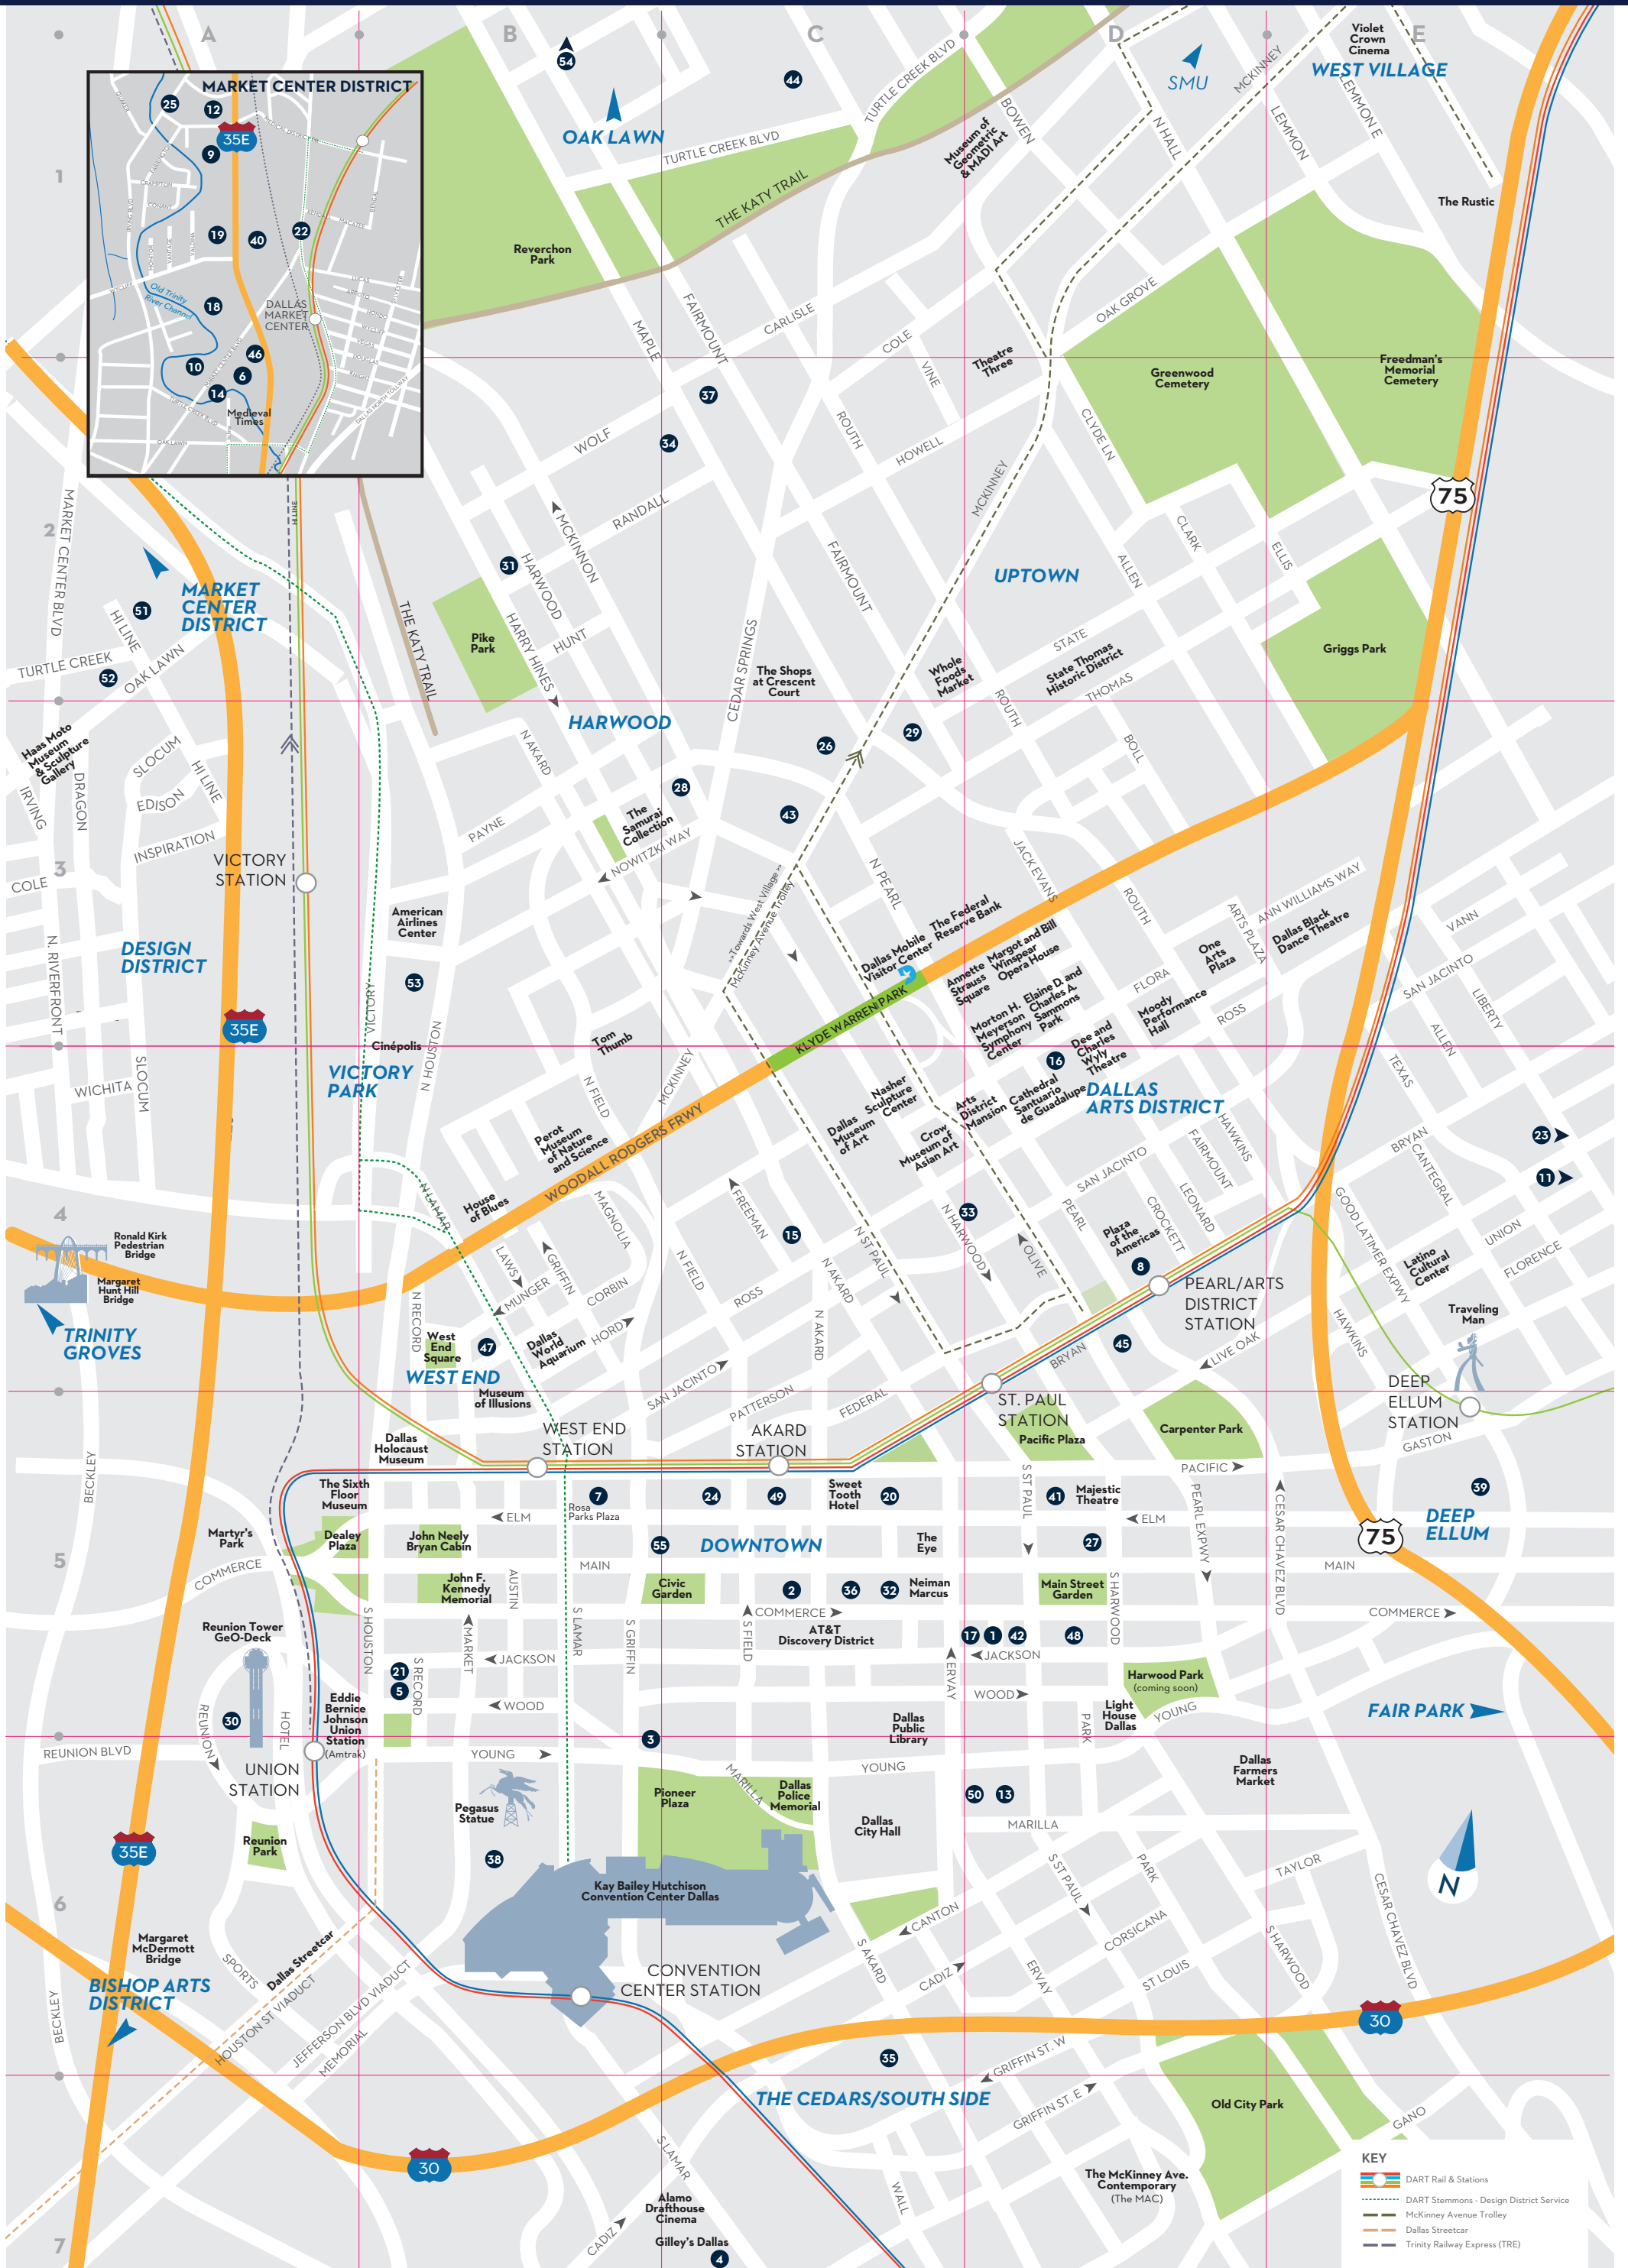

Downtown Dallas & SURROUNDING AREA

KEY

- DART Rail & Stations
- DART Stemmons - Design District Service
- McKinney Avenue Trolley
- Dallas Streetcar
- Trinity Railway Express (TRE)

accommodations

1 AC by Marriott Dallas Downtown	D5
2 The Adolphus, Autograph Collection	C5
3 Aloft Dallas Downtown	C6
4 CANVAS Hotel Dallas	C7
5 Courtyard by Marriott Dallas Downtown	B5
6 Courtyard by Marriott Market Center	INSET
7 Crowne Plaza Dallas Downtown	B5
8 Dallas Marriott Downtown	D4
9 Dallas Marriott Suites Market Center	INSET
10 Doubletree Hotel Dallas Market Center	INSET
11 Element Dallas Downtown East	E4
12 Embassy Suites Dallas Market Center	INSET

13 Fairfield Inn and Suites Dallas Downtown	D6
14 Fairfield Inn and Suites Market Center	INSET
15 Fairmont Dallas Hotel	C4
16 HALL Arts Hotel	D4
17 Hampton Inn & Suites Dallas Downtown	D5
18 Hilton Anatole	INSET
19 Hilton Garden Inn Dallas Market Center	INSET
20 Hilton Garden Inn Dallas Downtown	C5
21 Holiday Inn Express Dallas Downtown	B5
22 Holiday Inn Dallas Market Center	INSET
23 Home2 Suites by Hilton Dallas Downtown	E4
24 Homewood Suites Dallas Downtown	C5
25 Homewood Suites Dallas Market Center	INSET
26 Hotel Crescent Court	C3
27 Hotel Indigo	D5

DALLAS-FORT WORTH AREA

KEY

-  DART Rail & Stations
-  Tollways
-  Trinity Railway Express (TRE)
-  TEXRail

DISTANCE

Dallas to Fort Worth: 32 miles
 Downtown Dallas to DFW: 20 miles
 Downtown Dallas to Love Field: 6 miles