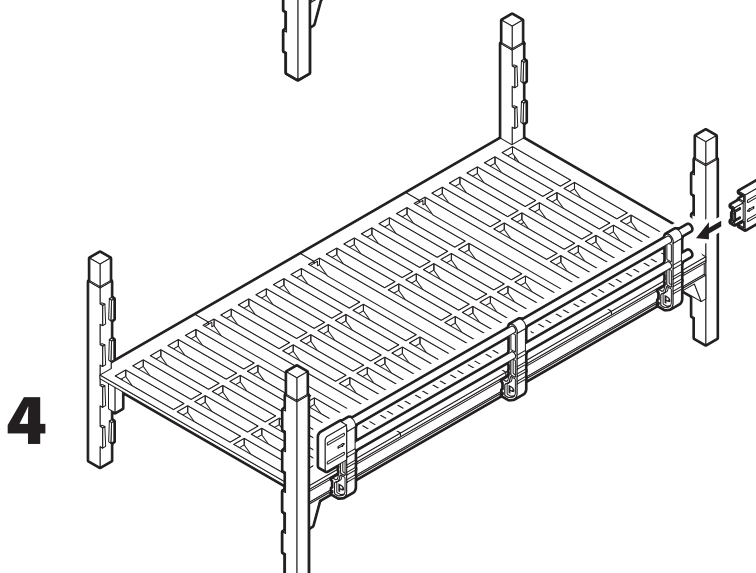

# Camshelving® Premium Series

Rods

Shelf Rail End Brackets

Shelf Rail Side Brackets

Shelf Rail Caps

## End Rail Assembly Instructions

## Side Rail Assembly Instructions

Shelf Length	Quantity
24" - 36"	x 2
42"	x 3
48" - 60"	x 4
72"	x 5

Shelf Length	Quantity
600 - 900 mm	x 2
1000 - 1100	x 3
1200 - 1500	x 4
1600 - 1700	x 5

Disassemble all parts before placing them in separate recycling containers. Except the rods, all plastic parts can be recycled.