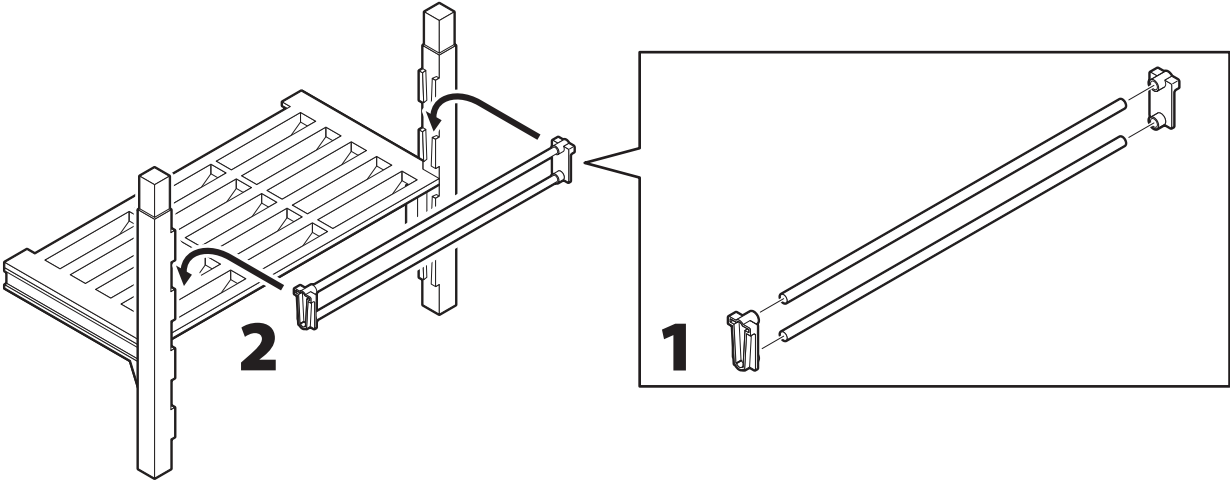

# Camshelving® Premium Series

Rods

Shelf Rail End Brackets

Shelf Rail Side Brackets

Shelf Rail Caps

## End Rail Assembly Instructions

## Side Rail Assembly Instructions

Shelf Length	Quantity
24" - 36"	x 2
42"	x 3
48" - 60"	x 4
72"	x 5

Shelf Length	Quantity
600 - 900 mm	x 2
1000 - 1100	x 3
1200 - 1500	x 4
1600 - 1700	x 5

Disassemble all parts before placing them in separate recycling containers. Except the rods, all plastic parts can be recycled.