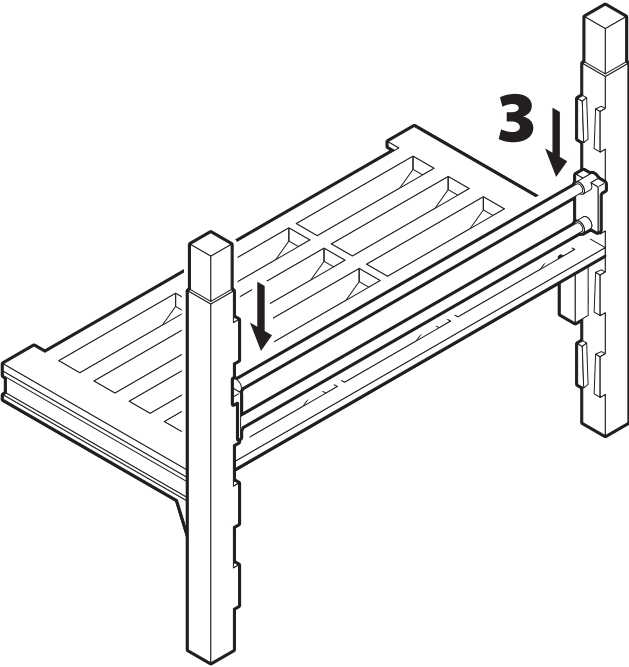

# Camshelving® Premium Series

Rods

Shelf Rail End Brackets

Shelf Rail Side Brackets

Shelf Rail Caps

## End Rail Assembly Instructions

## Side Rail Assembly Instructions

Shelf Length	Quantity
24" - 36"	x 2
42"	x 3
48" - 60"	x 4
72"	x 5

Shelf Length	Quantity
600 - 900 mm	x 2
1000 - 1100	x 3
1200 - 1500	x 4
1600 - 1700	x 5

Disassemble all parts before placing them in separate recycling containers. Except the rods, all plastic parts can be recycled.