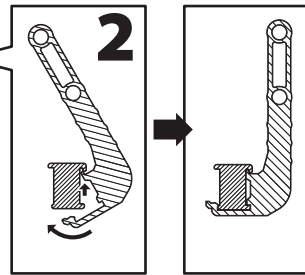

# Camshelving® Premium Series

Rods

Shelf Rail End Brackets

Shelf Rail Side Brackets

Shelf Rail Caps

## End Rail Assembly Instructions

## Side Rail Assembly Instructions

Shelf Length	Quantity
24" - 36"	x 2
42"	x 3
48" - 60"	x 4
72"	x 5

Shelf Length	Quantity
600 - 900 mm	x 2
1000 - 1100	x 3
1200 - 1500	x 4
1600 - 1700	x 5

Disassemble all parts before placing them in separate recycling containers. Except the rods, all plastic parts can be recycled.