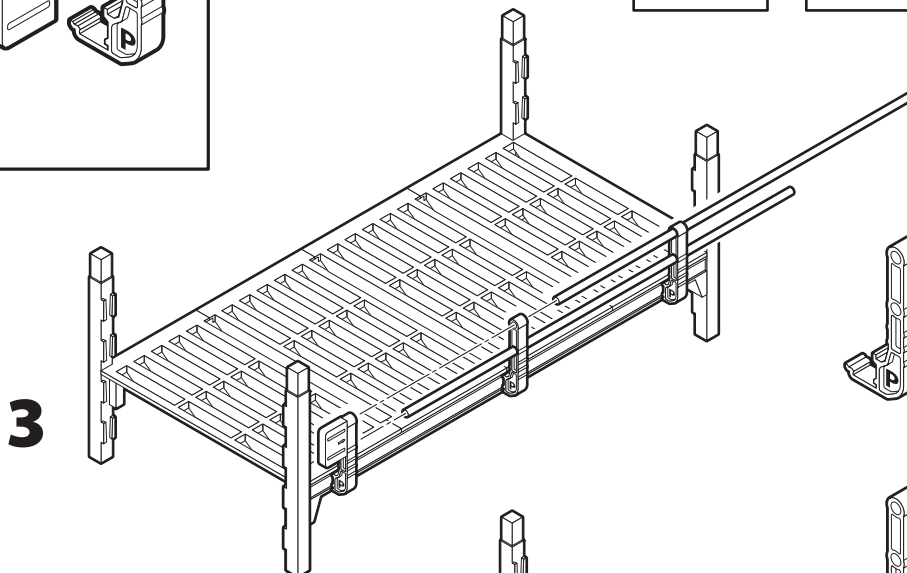

# Camshelving® Premium Series

Rods

Shelf Rail End Brackets

Shelf Rail Side Brackets

Shelf Rail Caps

## End Rail Assembly Instructions

## Side Rail Assembly Instructions

Shelf Length	Quantity
24" - 36"	x 2
42"	x 3
48" - 60"	x 4
72"	x 5

Shelf Length	Quantity
600 - 900 mm	x 2
1000 - 1100	x 3
1200 - 1500	x 4
1600 - 1700	x 5

Disassemble all parts before placing them in separate recycling containers. Except the rods, all plastic parts can be recycled.