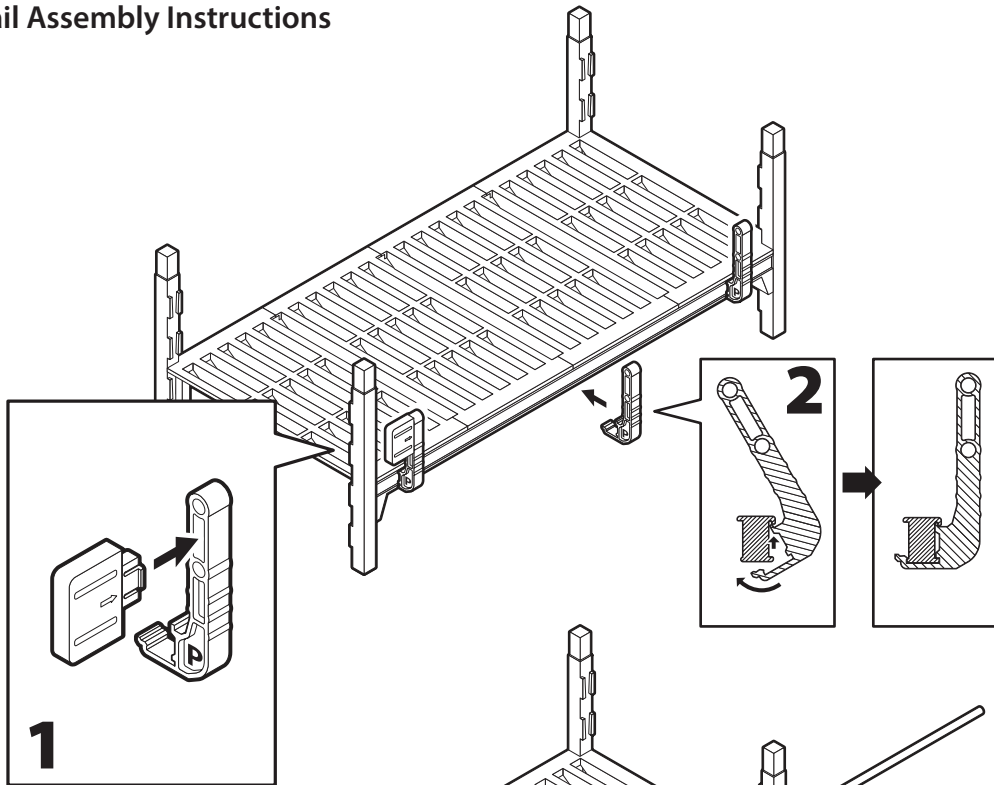

# Camshelving® Premium Series

Rods

Shelf Rail End Brackets

Shelf Rail Side Brackets

Shelf Rail Caps

## End Rail Assembly Instructions

## Side Rail Assembly Instructions

Shelf Length	Quantity
24" - 36"	x 2
42"	x 3
48" - 60"	x 4
72"	x 5

Shelf Length	Quantity
600 - 900 mm	x 2
1000 - 1100	x 3
1200 - 1500	x 4
1600 - 1700	x 5

Disassemble all parts before placing them in separate recycling containers. Except the rods, all plastic parts can be recycled.