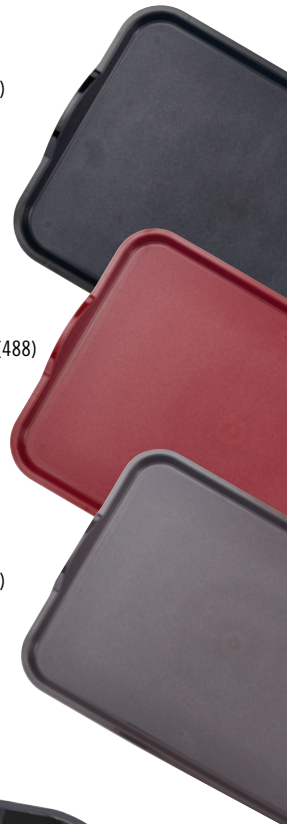

CAMBRO
TRUSTED FOR GENERATIONS™

Long Lasting Style and Safety!

Camwear® Non-Skid Trays with Handles are ideal for use in high-traffic cafeterias. The clear non-skid surface keeps items in place, enhancing stability and safety during transport.

- Stain and scratch-resistant.
- Made of durable polycarbonate.
- Stacking lugs keep trays in place and ensure even air flow between trays.
- High temperature dishwasher safe.
- 3 year pro-rated warranty.
- Also available without non-skid surface.

Black (110)

Dark Cranberry (488)

Smoked Metal (485)

CODE	DESCRIPTION	DIMENSIONS	CASE LBS. (CUBE) / CASE KG (CUBE M ³)
1418CWNSH	Camwear Non-Skid Tray with Handles	14" x 18" (36 x 46 cm)	22.94 (0.76) / 10,43 (0,02)
1520CWNSH	Camwear Non-Skid Tray with Handles	15" x 20" (38 x 51)	26.57 (0.77) / 12,08 (0,02)
1418CWH	Camwear Tray with Handles	14" x 18" (36 x 46)	22.94 (0.76) / 10,43 (0,02)
1520CWH	Camwear Tray with Handles	15" x 20" (38 x 51)	26.57 (0.77) / 12,08 (0,02)