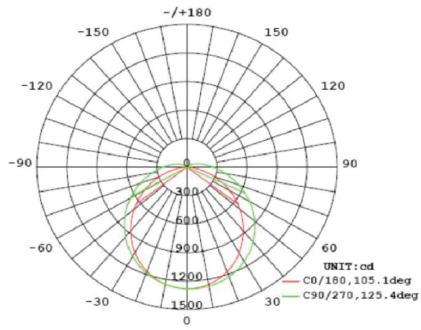

PHOTOMETRICS

ZONAL LUMEN SUMMARY		
Zone	Lumens	%Fixture
0-30	839.78	22.5%
0-40	1379.23	37.0%
0-60	2481.52	66.6%
0-90	3467.66	93.1%
90-120	232.23	6.2%
90-130	248.47	6.7%
90-150	256.79	6.9%
90-180	257.15	6.9%
0-180	3724.81	100.00%

DIMENSIONS