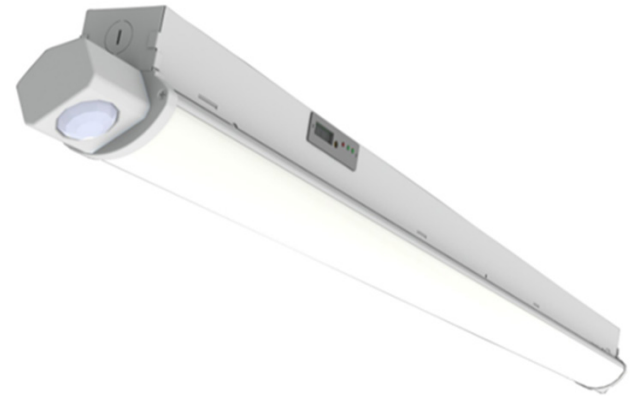

ARTEMIS/ARTEMIS XL : LED CEILING MOUNTED

DESCRIPTION

The Artemis Series of LED lighting fixtures is designed for use in areas that are seldom occupied or only for short periods of time such as stairwells. This makes possible the reduction of energy usage by up to 85% by automatically providing full on light levels only when the space is occupied. The Artemis XS Stairwell Fixture is configured to meet specific requirements related to stairwell applications. Tracking, which consists of the intelligent wireless RF system that links multiple fixtures, together with occupancy sensing is also included. Color temperature of the Artemis XL is 4,000°K while 5,000°K is available upon request. A battery backup system is offered as an option.

FEATURES

- Up to 85% savings of lighting energy cost over conventional fixtures without LEDs or occupancy sensors
- Intelligent wireless RF system links multiple fixtures to track occupancy thus eliminating the need for remote sensors and their associated wiring
- Security is enhanced because each occupant is contained within groups of fixtures illuminated to full power, triggered by the occupants movement throughout the stairwell.
- Faster turn-on because occupancy sensor is integrated into each fixture rather than being remotely located
- Optional built-in battery backup operates for 90 minutes
- Vandal-resistant
- Utility rebates available in many areas
- Charges photoluminescent tape

CONSTRUCTION

- Lightweight aluminum heat sink and a 20-gauge steel housing with highly reflective, high-performance paint.

WARRANTY

- 5 year limited warranty; see eiko.com for warranty details

project name	type
catalog number	
comments	voltage
approved by	date