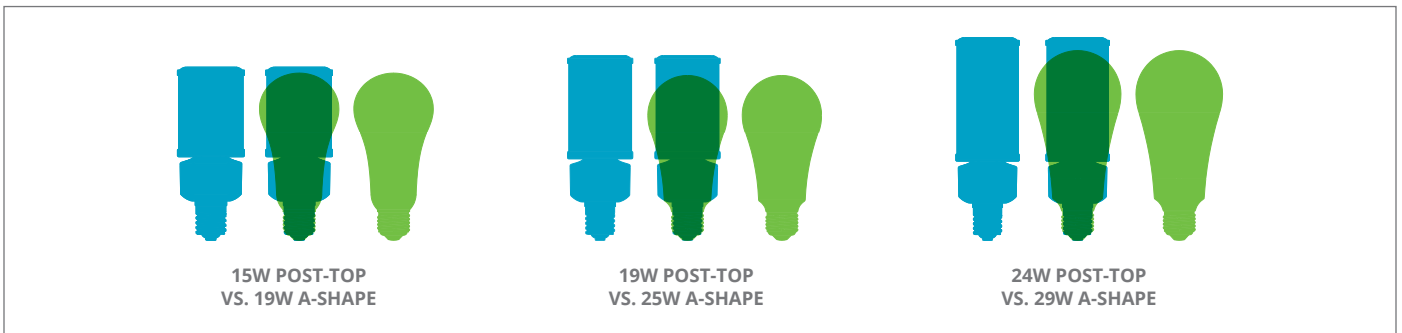

- Save 5W of energy (based on \$.07/kWh) - \$20 over the life of the lamp vs. A-Shape

HIGH LUMEN A-SHAPE LAMPS

High Lumen A-Shape Lamps feature a classic A-Shape envelope size, with a slightly shorter MOL and a narrower neck than Post-Top Lamps, making them ideal for tight applications such as bollards (see chart below), while still consuming a fraction of the energy of conventional HID.

A-Shape Lamps are suitable for totally enclosed fixtures.

EiKO's A-Shape lamps are also ENERGY STAR® Certified for energy efficiency – potentially qualifying end-users for additional utility rebates.

ENVELOPE SIZE COMPARISON