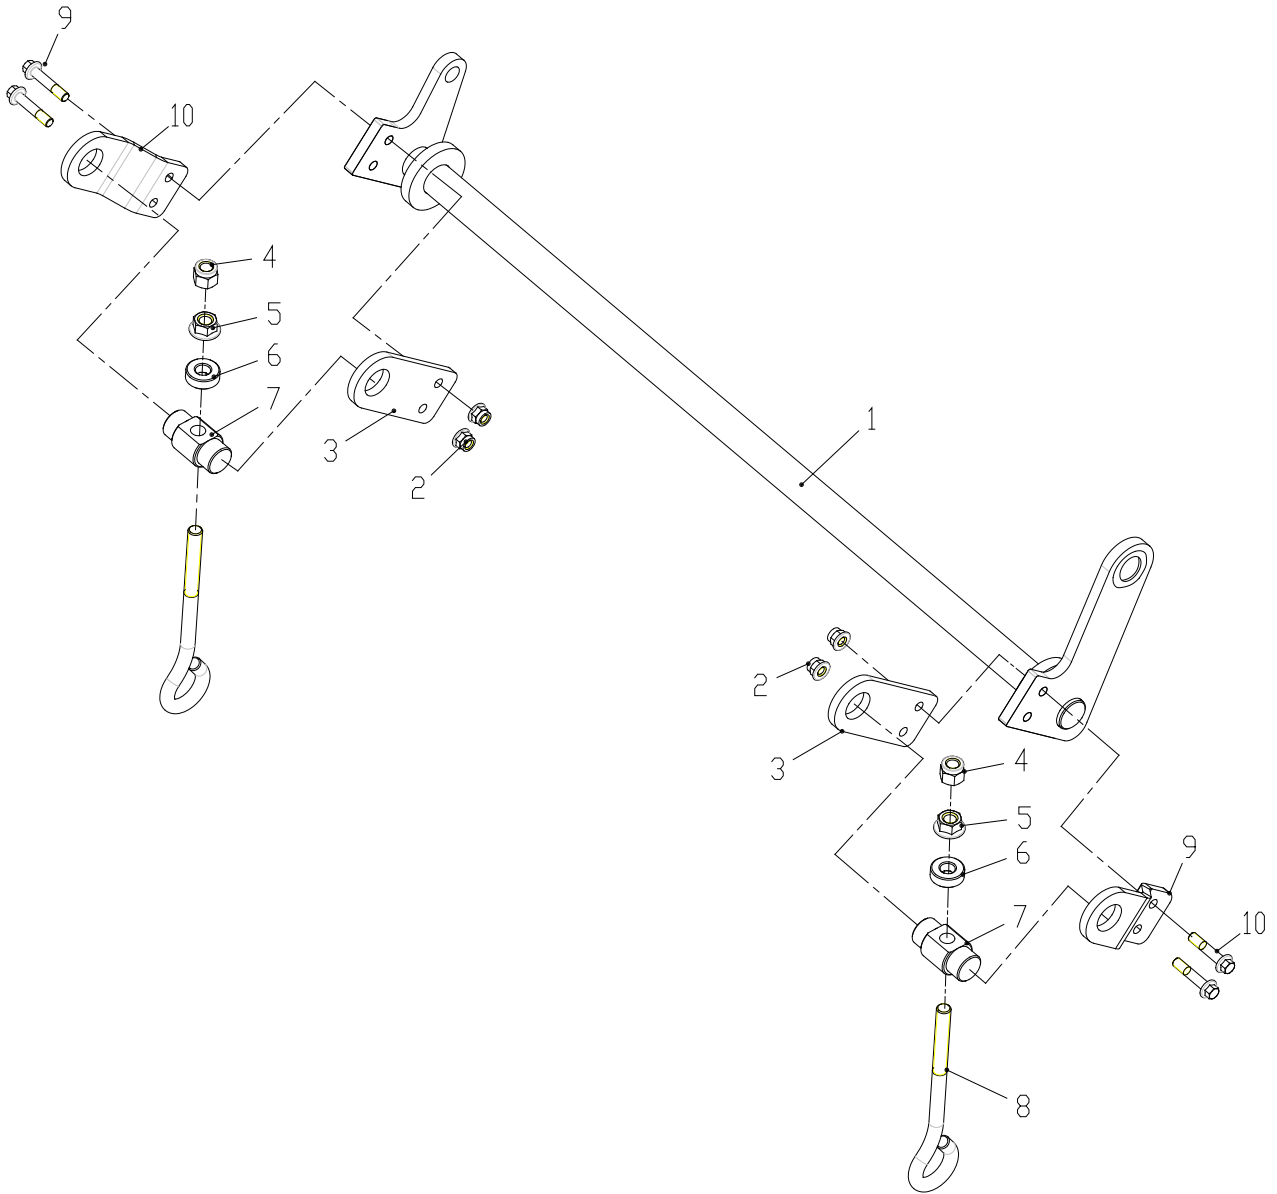

DECKLIFT FRONT ROTATING SHAFT ASSEMBLY

ITEM NO.	PART NO.	DESCRIPTION	QTY
46-01	R0202014-00	Front height weldment	1
46-02	R0200496-00	Lock nut M8	4
46-03	R0200706-00	Inner mounting plate	2
46-04	R0200515-00	Lock nut M12	2
46-05	R0200559-00	Nut M12	2
46-06	R0200700-00	Collor	2
46-07	R0200699-00	Trunion	2
46-08	R0201392-00	Eyebolt	2
46-09	R0200707-00	Outer mounting plate	2
46-10	R0200560-00	Bolt M8×40	4