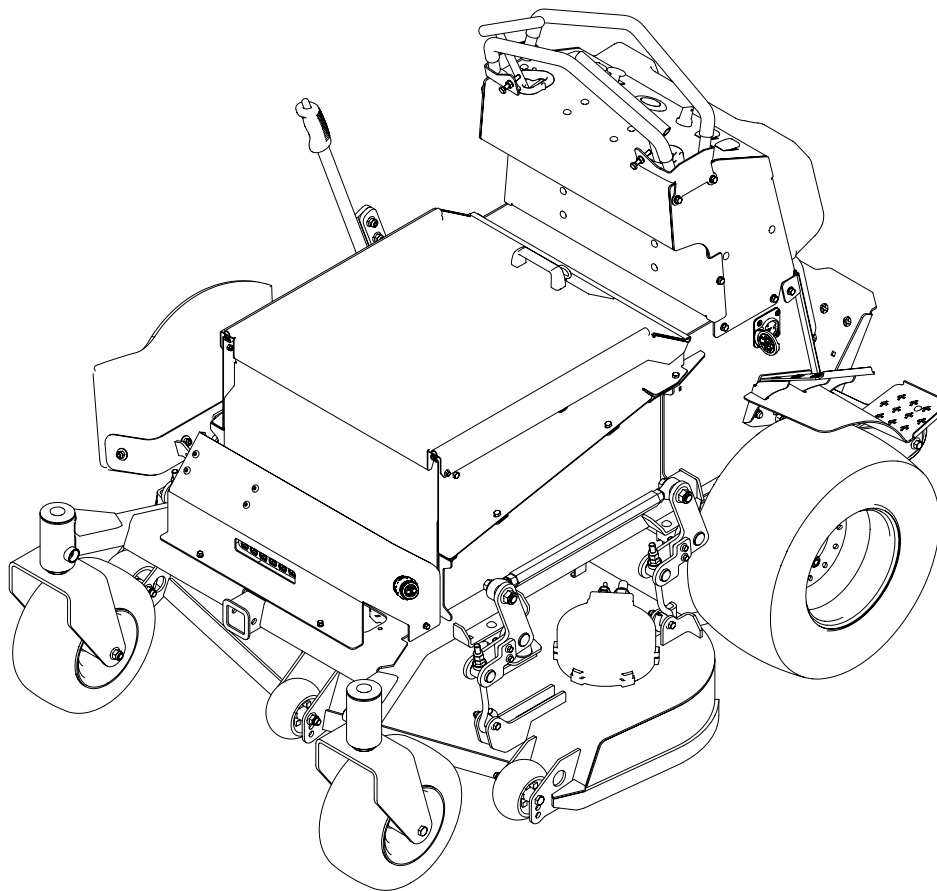

GREENWORKS

COMMERCIAL

Zero Turn Mower
7404902 (Model No.CZ52S)
7404802 (Model No.CZ48S)

Parts Manual

TOLL-FREE HELPLINE: 1-855-470-4267

www.GreenworksCommercial.com

 Read all safety rules and instructions carefully before operating this tool.

CONTENTS

Labels

LABELS-WARNING/SAFETY.....	15
LABELS-BRAND/MODEL.....	16
LABELS-FUNCTION.....	17

Body and structures

FRAME.....	21
BATTERY COVER.....	22
TOWER.....	23
LOWER PANEL.....	24
FENDERS.....	28

Electrical System