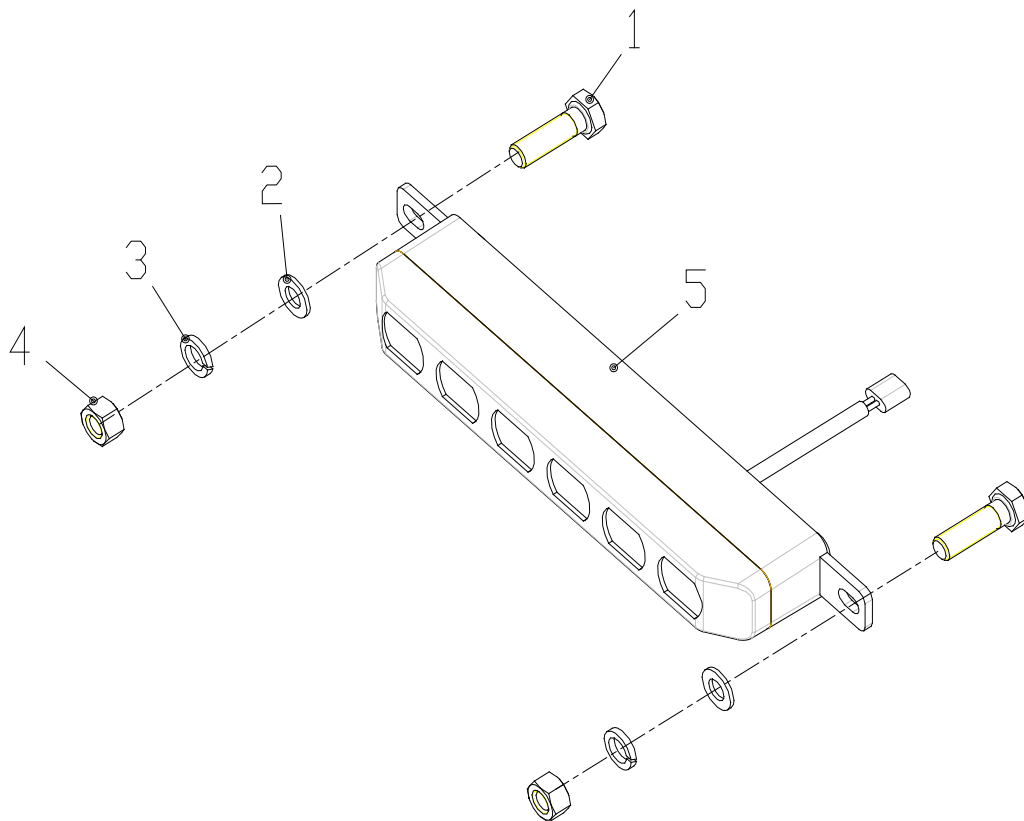

LIGHTS

ITEM NO.	PART NO.	DESCRIPTION	QTY
39-01	R0200551-00	Bolt M5×16	2
39-02	R0200545-00	Washer	2
39-03	R0200538-00	Spring washer	2
39-04	R0200511-00	Nut M5	2
39-05	R0200668-00	Light LED	1