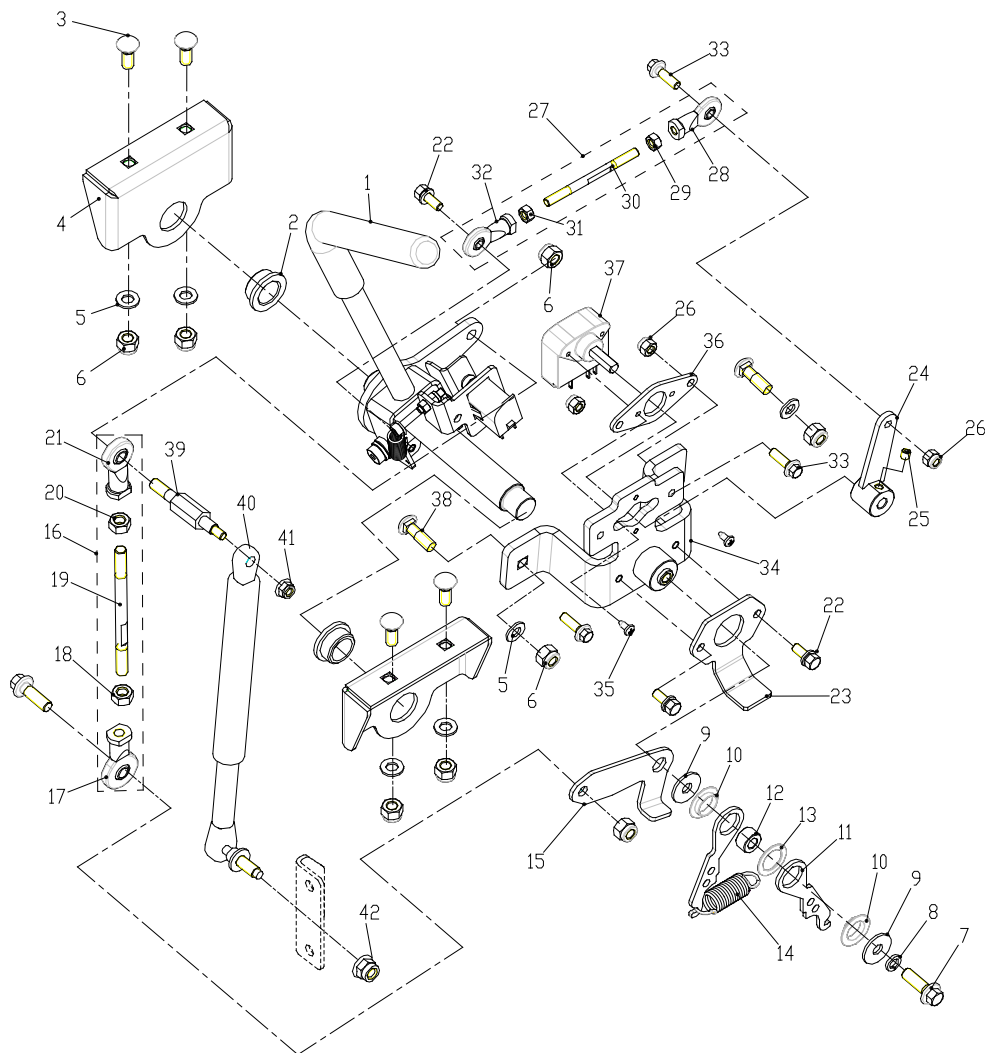

RH CONTROL ARM SUB STRUCTURE

ITEM NO.	PART NO.	DESCRIPTION	QTY
64-01	R0200675-00	Right control assembly	1
64-02	R0200614-00	Bearings	2
64-03	R0200526-00	Bolt M8×20	4
64-04	R0200456-00	Console plate	2
64-05	R0200548-00	Washer	6
64-06	R0200520-00	Lock nut M8	8
64-07	R0200398-00	Bolt M8×25	2
64-08	R0200540-00	Spring washer	1
64-09	R0200541-00	Large washer	2
64-10	R0200389-00	Spacer collar	2
64-11	R0200434-00	Spring hanging plate	2
64-12	R0200585-00	Sleeve	1
64-13	R0200388-00	Nylon washer	1
64-14	R0200356-00	Return spring	1
64-15	R0200415-00	Right rotating plate	1
64-16	R0200490-00	Linkage	1
64-17	R0200381-00	Rod end M6	1
64-18	R0200382-00	Nut M6	1
64-19	R0200475-00	Adjustment screw	1
64-20	R0200383-00	Nut (reverse) M6	1
64-21	R0200361-00	Rod end(reverse) M6	1
64-22	R0200532-00	Bolt assembly	3
64-23	R0200435-00	Limit plate	1
64-24	R0200599-00	Shaft weldment	1
64-25	R0200564-00	Screw M6X6	1
64-26	R0200518-00	Lock nut M6	3
64-27	R0200491-00	Return link	1
64-28	R0200387-00	Rod end M8	1
64-29	R0200519-00	Nut M8	1
64-30	R0200477-00	Return rod	1
64-31	R0200563-00	Nut M8	1
64-32	R0200394-00	Rod end M8	1
64-33	R0200507-00	Bolt M6×20	3
64-34	R0200416-00	Right fixed plate weldment	1