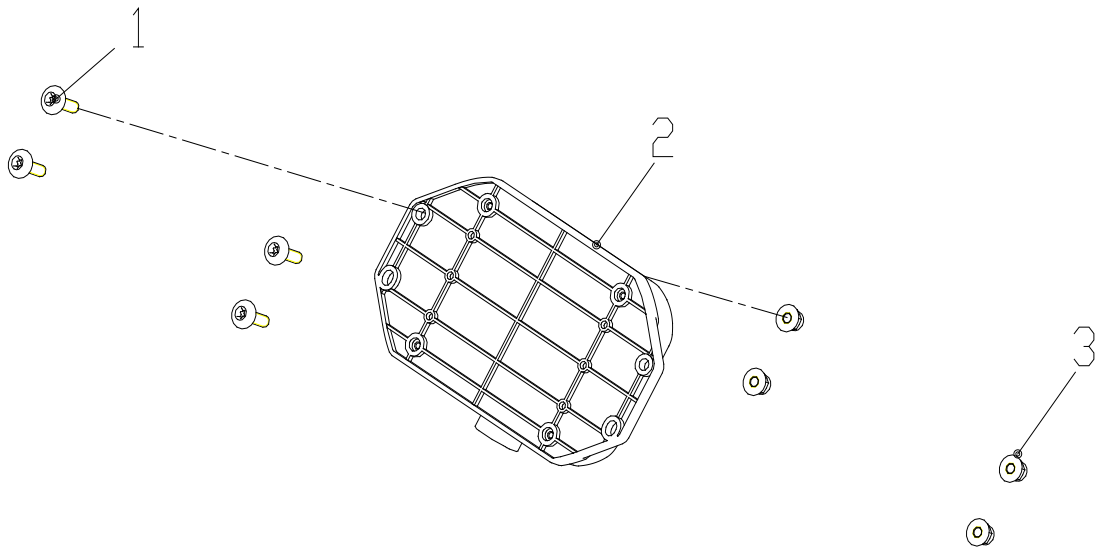

GPS

ITEM NO.	PART NO.	DESCRIPTION	QTY
36-01	R0201376-00	Screw	4
36-02	R0202868-00	GPS	1
36-03	R0201379-00	Nut	4