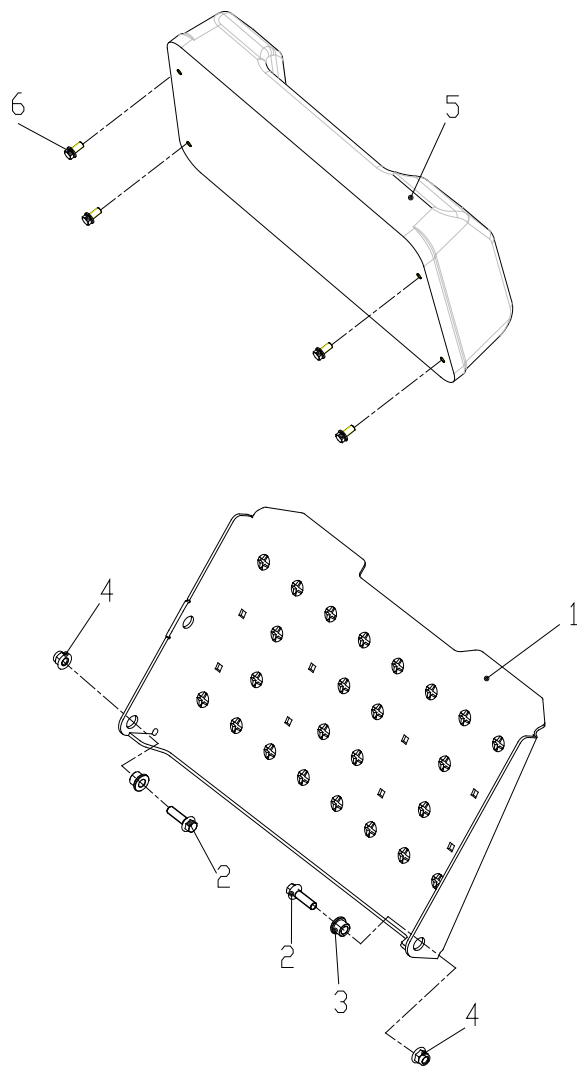

SEAT

ITEM NO.	PART NO.	DESCRIPTION	QTY
61-01	R0202165-00	Platform	1
61-02	R0200531-00	Bolt M10×35	2
61-03	R0200426-00	Bushing	2
61-04	R0200521-00	Lock nut	2
61-05	R0200682-00	Cushion	1
61-06	R0200534-00	Bolt assembly	4