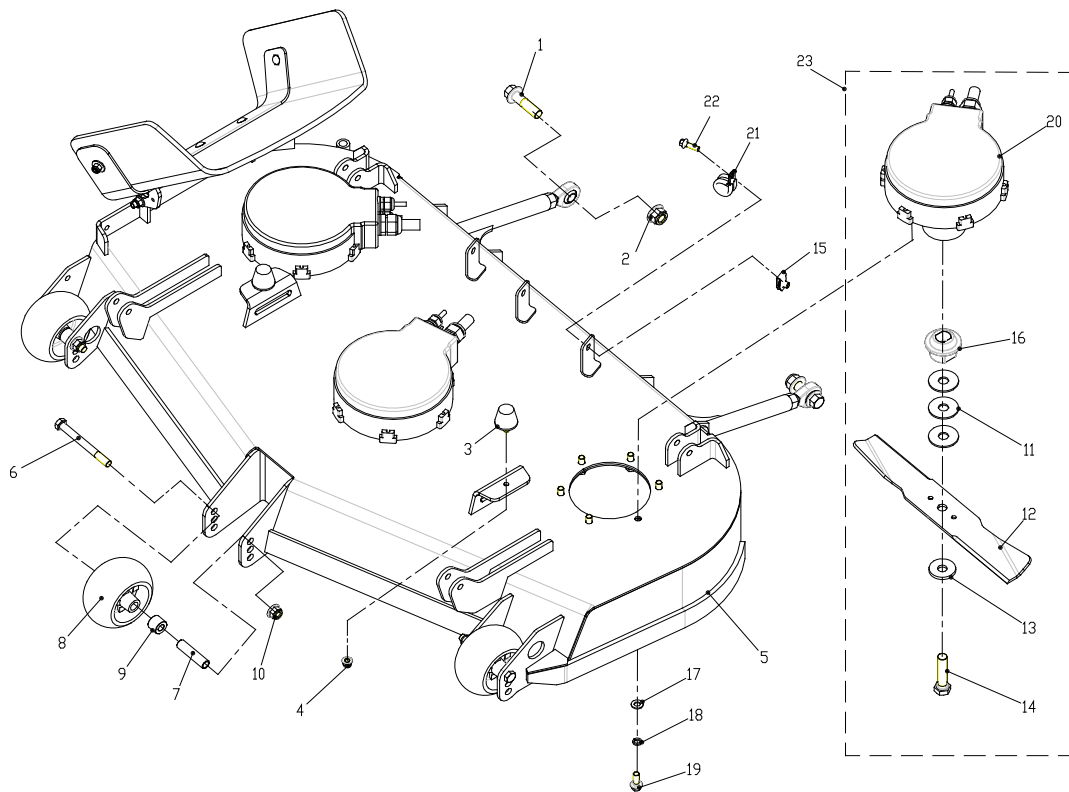

DECK ASM, MOTORS, BLADES

ITEM NO.	PART NO.	DESCRIPTION	QTY
41-01	R0200408-00	Bolt M16×60	2
41-02	R0200409-00	Lock nut M16	2
41-03	R0200710-00	Rubber bumper	2
41-04	R0200496-00	Lock nut M8	2
41-05	R0201974-00 (for 7404902)	Deck Housing 52 inch	1
	R0201386-00 (for 7404802)	Deck Housing 48 inch	1
41-06	R0200359-00	Bolt M12×120	3
41-07	R0200691-00	Roller shaft	3
41-08	R0200363-00	Roller wheels	3
41-09	R0200692-00	Roller spacer	3
41-10	R0200523-00	Lock nut M12	3
41-11	R0200339-00	Washer	9
41-12	R0200350-00 (for 7404902)	18" Blade	3
	R0200705-00 (for 7404802)	16.25" Blade	3
41-13	R0200365-00	Blade washer	3
41-14	R0200364-00	Bolt M16×70	3
41-15	R0201314-00	Nut M8	3
41-16	R0200693-00	Blade collar	3
41-17	R0200502-00	Washer	18
41-18	R0200499-00	Spring washer	18
41-19	R0200501-00	Bolt M10×25	18
41-20	R0200714-00	Blade motor	3
41-21	R0200412-00	Hose clamp	3
41-22	R0200507-00	Bolt M6×20	3
41-23	R0201718-00 (for 7404902)	Motor assembly	3
	R0201811-00 (for 7404802)		3