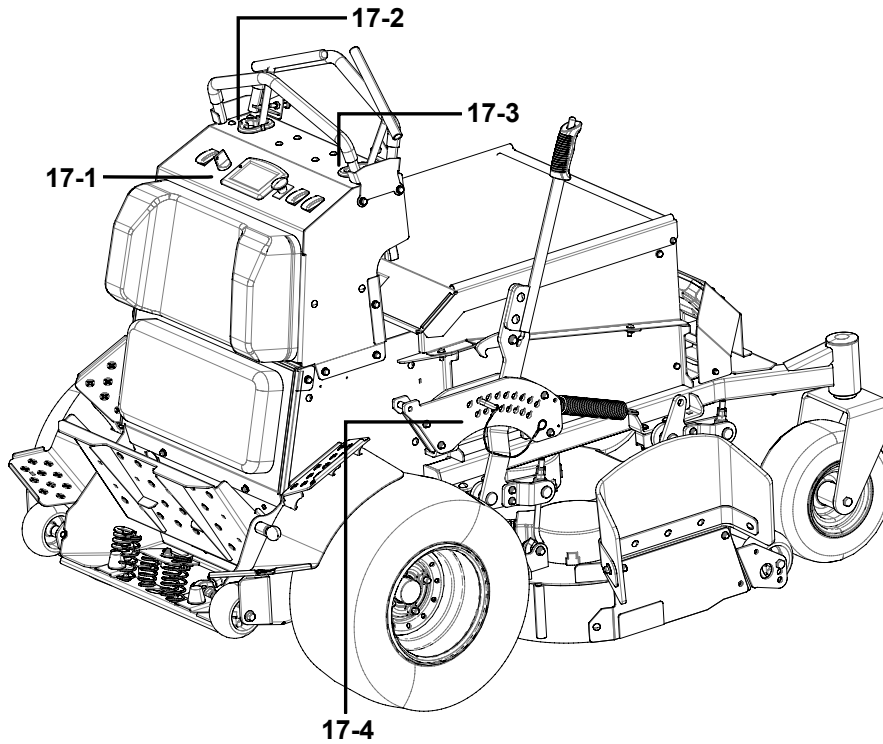

LABELS-FUNCTION

17-01

17-02

17-03

17-04

ITEM NO.	PART NO.	DESCRIPTION	QTY
17-01	R0202946-00	Control panel label	1
17-02	R0202941-00	Parking L label	1
17-03	R0202942-00	Parking R label	1
17-04	R0202945-00	Cutting height adjustment label	1