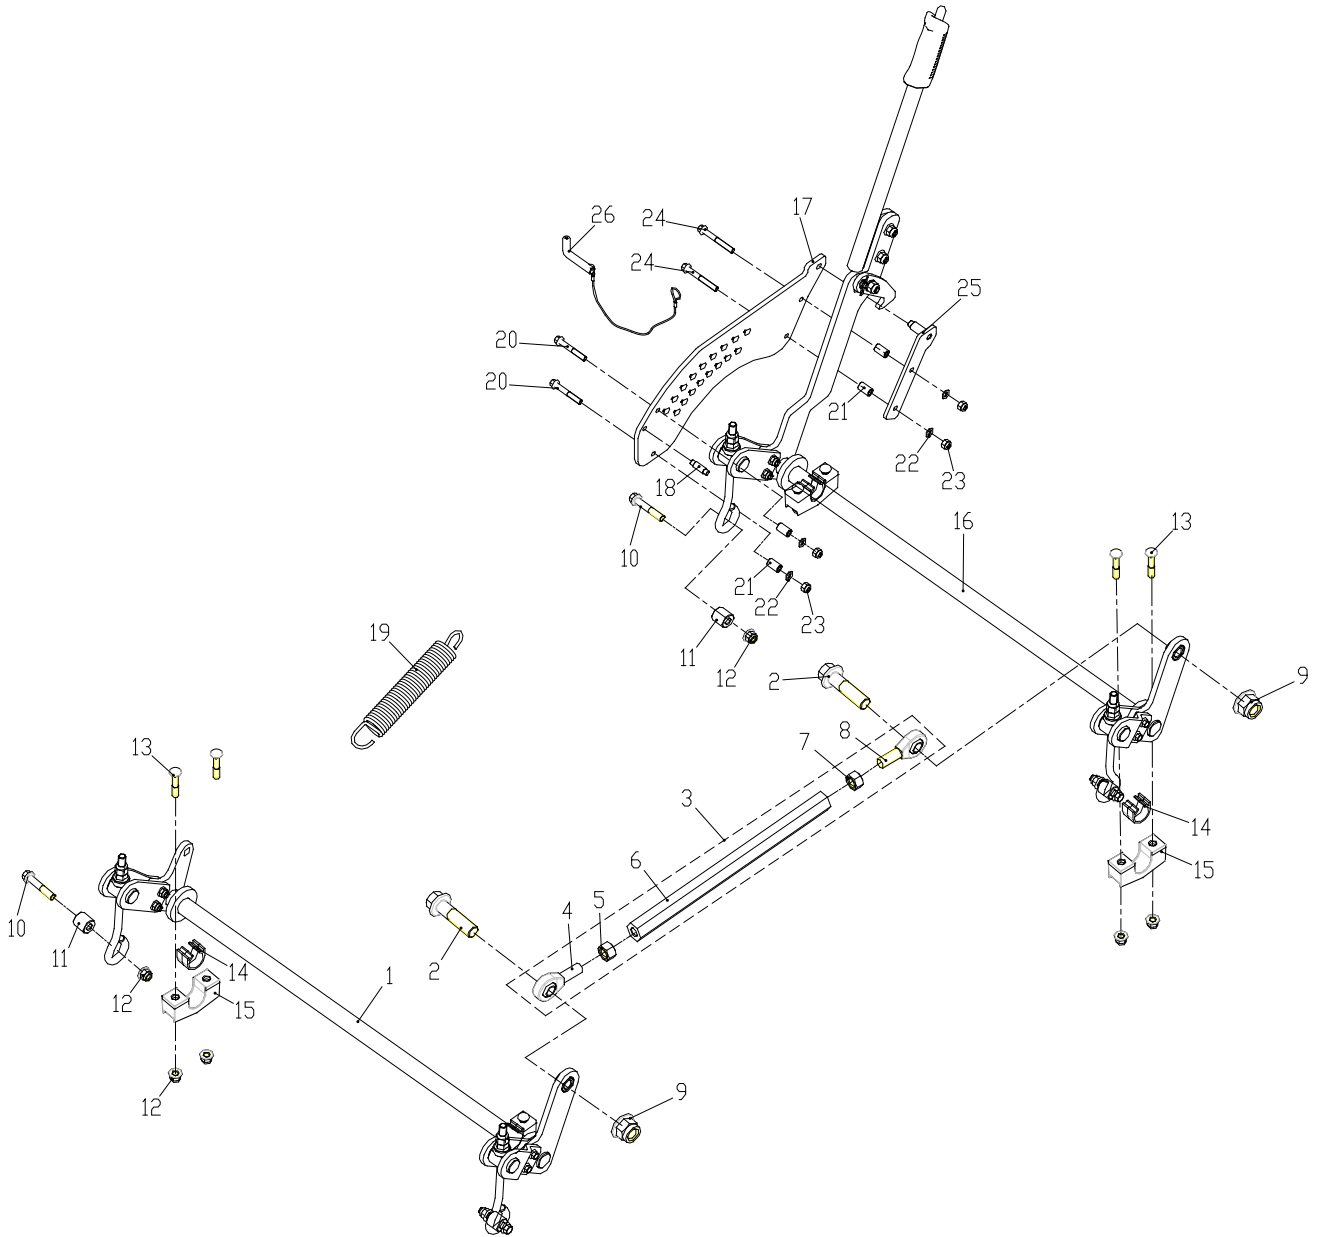

DECKLIFT

ITEM NO.	PART NO.	DESCRIPTION	QTY
45-01	R0202013-00	Front height adjustment	1
45-02	R0200408-00	Bolt M16×60	2
45-03	R0200344-00 (for 7404902)	Connecting rod	1
	R0201442-00 (for 7404802)		1
45-04	R0200407-00	Rod end M16	1
45-05	R0200406-00	Nut M16	1
45-06	R0200421-00 (for 7404902)	Rod	1
	R0201326-00 (for 7404802)		1
45-07	R0200422-00	Nut M16	1
45-08	R0200423-00	Rod end M16	1
45-09	R0200409-00	Lock nut M16	2
45-10	R0200503-00	Washer	4
45-11	R0200701-00	Spacer	4
45-12	R0200521-00	Lock nut M10	12
45-13	R0200525-00	Collar	8
45-14	R0200737-00	Collar	4
45-15	R0200586-00	Shaft mount	4
45-16	R0201388-00	Rear height adjustment	1
45-17	R0201389-00	Height adjustment weldment	1
45-18	R0200424-00	Spring pin	1
45-19	R0200425-00 (for 7404902)	Spring	1
	R0201327-00 (for 7404802)		1
45-20	R0200508-00	Bolt M8×55	2
45-21	R0200590-00	Bushing	4
45-22	R0200548-00	Washer	4
45-23	R0200520-00	Lock nut M8	4
45-24	R0200510-00	Screw M8×65	2
45-25	R0201390-00	Pull rode welding	1
45-26	R0200487-00	Pin and leash	1