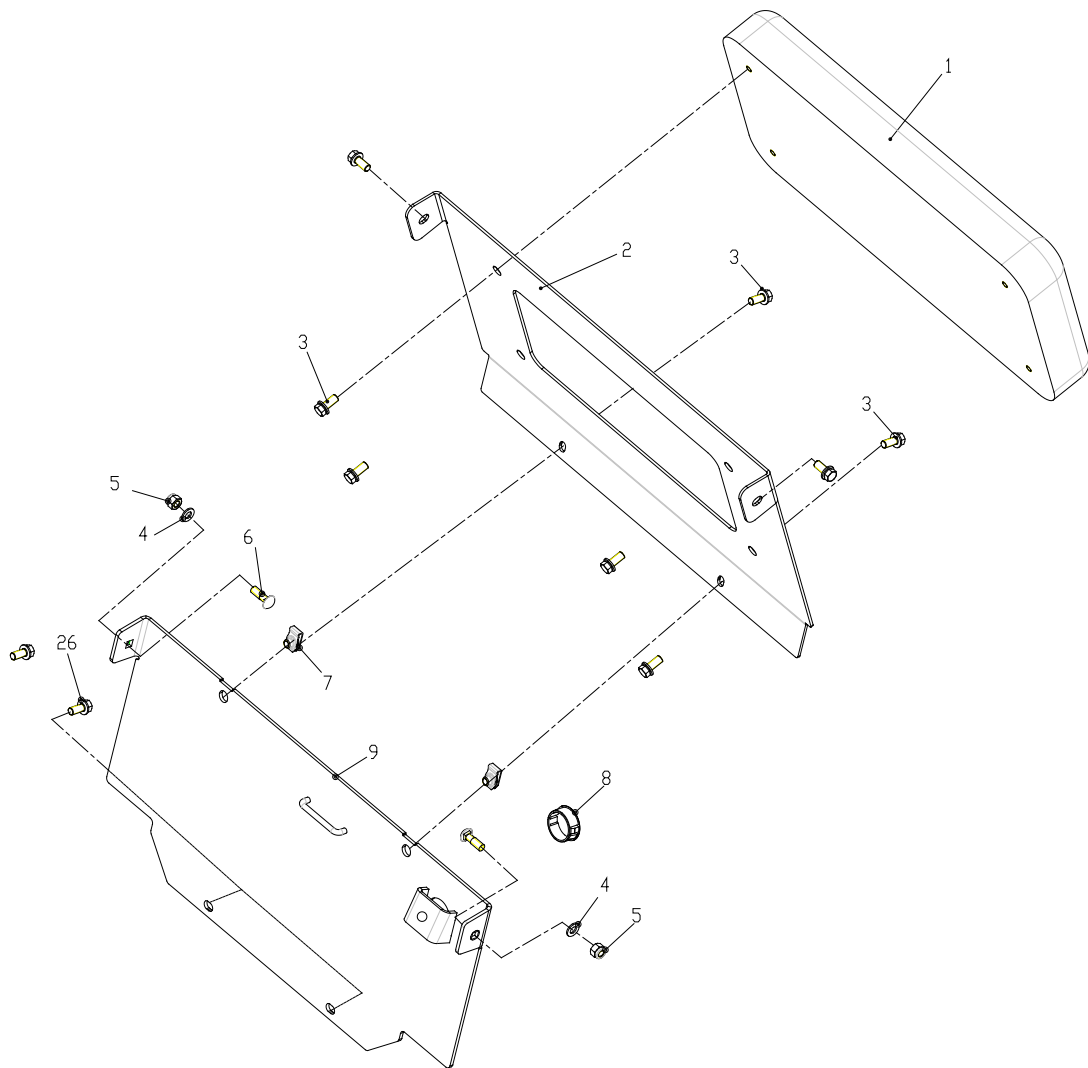

LOWER PANEL

ITEM NO.	PART NO.	DESCRIPTION	QTY
24-01	R0200683-00	Cushion (lower)	1
24-02	R0200463-00	Rear plate	1
24-03	R0200534-00	Bolt assembly	10
24-04	R0200548-00	Washer	2
24-05	R0200520-00	Lock nut M8	2
24-06	R0200527-00	Bolt M8×25	2
24-07	R0200549-00	Nut M8	2
24-08	R0200391-00	Plug	2
24-09	R0200576-00	Rear cover	1