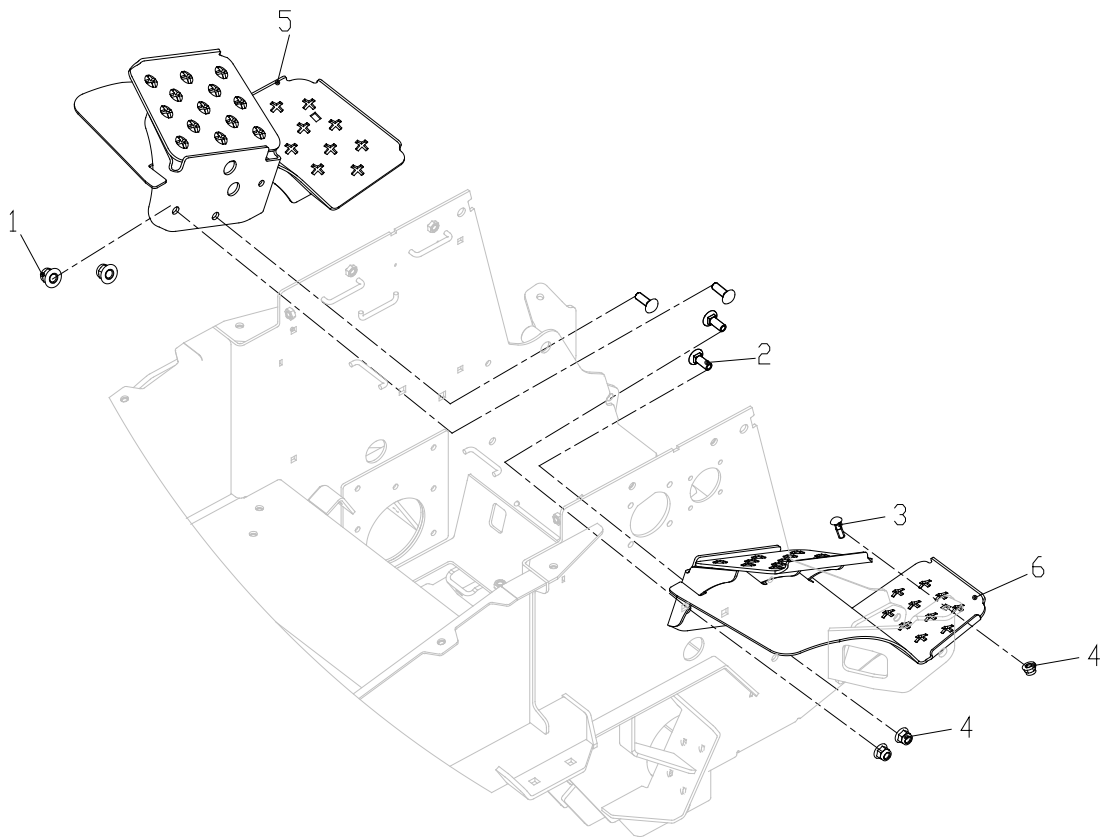

FENDERS

ITEM NO.	PART NO.	DESCRIPTION	QTY
28-01	R0200521-00	Lock nut	2
28-02	R0200506-00	Bolt M10X25	4
28-03	R0200527-00	Bolt M8×25	2
28-04	R0200314-00	Screw M8	2
28-05	R0201413-00	Right fender	1
28-06	R0201416-00	Left fender	1