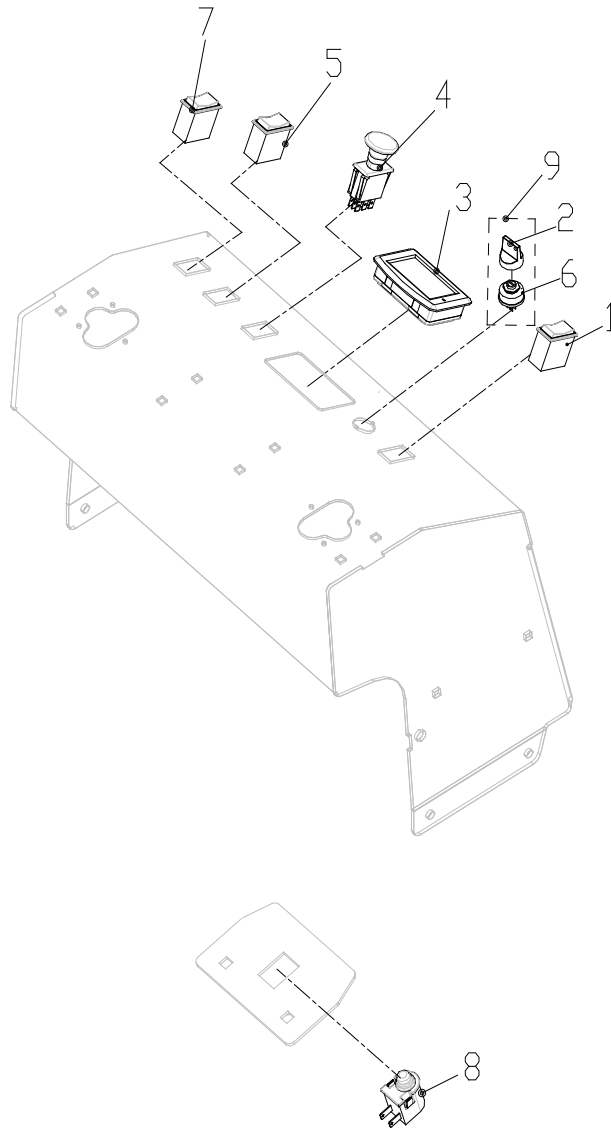

SWITCHES

ITEM NO.	PART NO.	DESCRIPTION	QTY
35-01	R0201337-00	Attachment ON/OFF switch	1
35-02	R0202103-00	Key	1
35-03	R0202101-00	LCD Display	1
35-04	R0200717-00	PTO switch	1
35-05	R0200721-00	Blade speed switch	1
35-06	R0202102-00	Ignition switch	1
35-07	R0200719-00	Drive speed switch	1
35-08	R0200366-00	Parking switch	1
35-09	R0202104-00	Ignition switch with key	1