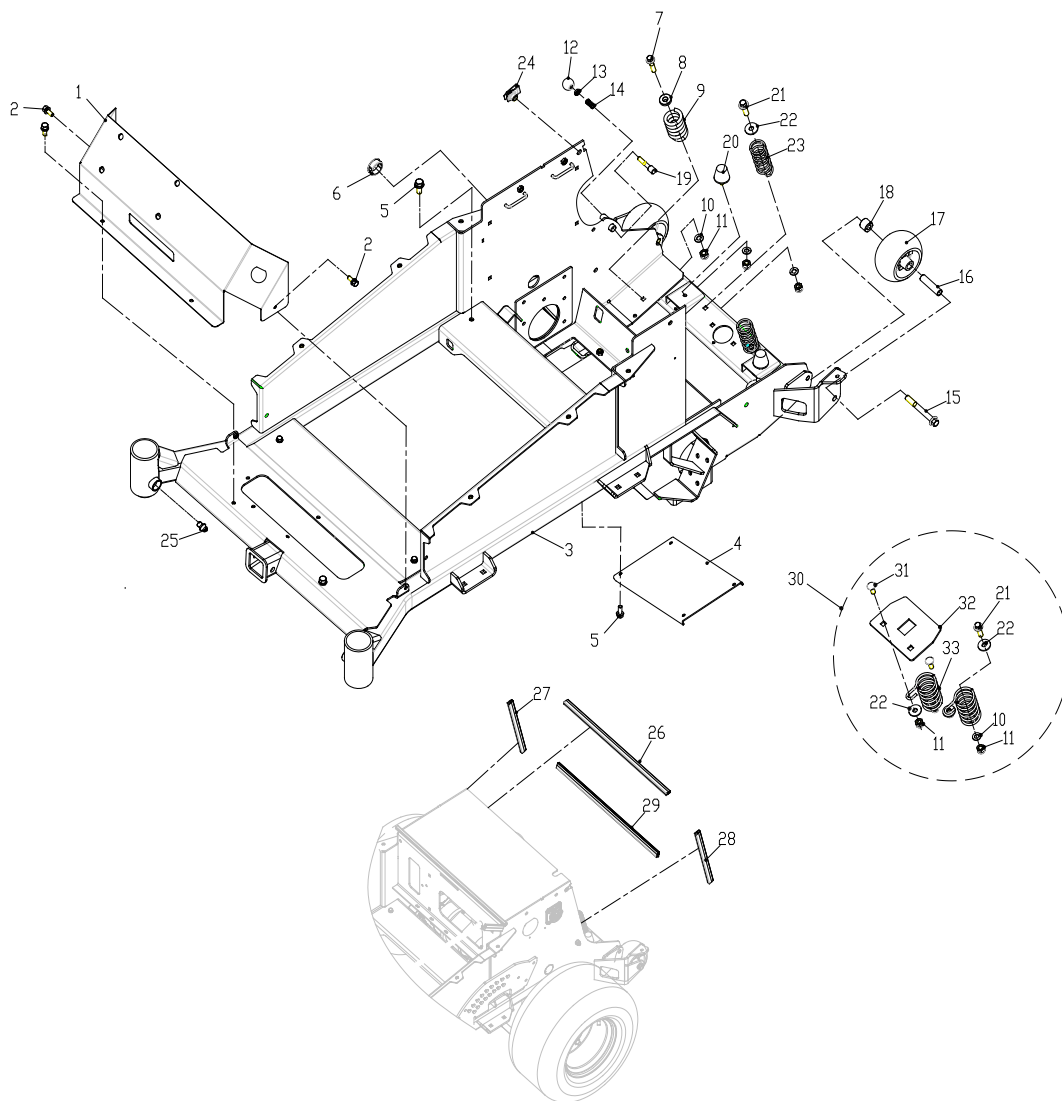

LABELS-FUNCTION

17-01

17-02

17-03

17-04

ITEM NO.	PART NO.	DESCRIPTION	QTY
17-01	R0202946-00	Control panel label	1
17-02	R0202941-00	Parking L label	1
17-03	R0202942-00	Parking R label	1
17-04	R0202945-00	Cutting height adjustment label	1

FRAME

ITEM NO.	PART NO.	DESCRIPTION	QTY
21-01	R0201377-00	Front fender welment	1
21-02	R0200532-00	Bolt assembly	4
21-03	R0201813-00	Chassis weldment	1
21-04	R0200466-00	Bottom plate	1
21-05	R0200534-00	Bolt assembly	8
21-06	R0200391-00	Seal	2
21-07	R0200349-00	Bolt M8×35	2
21-08	R0200348-00	Spring washer	2
21-09	R0200695-00	Spring	2
21-10	R0200548-00	Washer	8
21-11	R0200520-00	Lock nut M8	10
21-12	R0200552-00	Handle ball type A M10×20	1
21-13	R0200553-00	Nut M10	1
21-14	R0200608-00	Spring	1
21-15	R0200505-00	Bolt M12×100	2
21-16	R0200691-00	Roller shaft	2
21-17	R0200363-00	Roller Wheel	2
21-18	R0200692-00	Spacer	2
21-19	R0200609-00	Pin latch	1
21-20	R0200710-00	Rubber bumper	2
21-21	R0200398-00	Bolt M8×25	4
21-22	R0200541-00	Large washer	6
21-23	R0200697-00	Spring	2
21-24	R0200549-00	Nut M8	2
21-25	R0200684-00	Grease zerk fitting M6	2
21-26	R0200619-00	Rubber strip	0.57 M
21-27	R0200619-00	Rubber strip	0.28 M
21-28	R0200619-00	Rubber strip	0.28 M
21-29	R0200619-00	Rubber strip	0.56 M
21-30	R0200673-00	Compression spring assembly	1
21-31	R0200526-00	Bolt M8×20	2
21-32	R0200441-00	Spring plate	1
21-33	R0200347-00	Spring	2