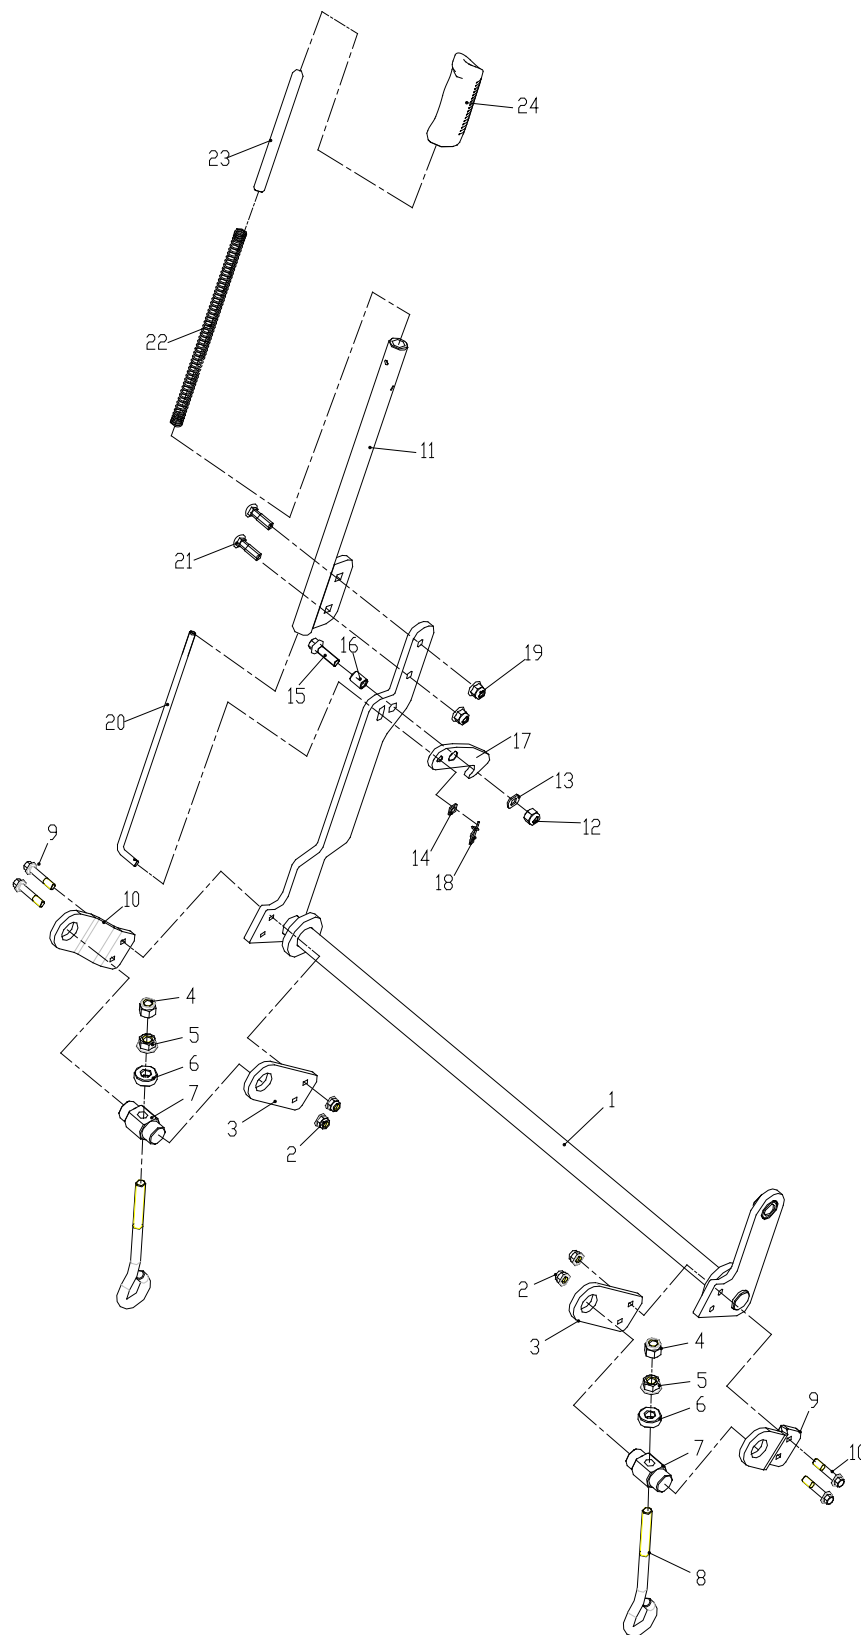

DECKLIFT REAR ROTATING SHAFT ASSEMBLY

ITEM NO.	PART NO.	DESCRIPTION	QTY
47-01	R0201391-00	Rear height weldment	1
47-02	R0200496-00	Lock nut M8	4
47-03	R0200706-00	Inner mounting plate	2
47-04	R0200515-00	Lock nut M12	2
47-05	R0200559-00	Nut M12	2
47-06	R0200700-00	Collor	2
47-07	R0200699-00	Trunion	2
47-08	R0201392-00	Eyebolt	2
47-09	R0200707-00	Outer mounting plate	2
47-10	R0200560-00	Bolt M8×40	4
47-11	R0201394-00	Handle	1
47-12	R0200514-00	Lock nut M10	1
47-13	R0200502-00	Washer	1
47-14	R0200548-00	Washer	1
47-15	R0200531-00	Bolt M10×35	1
47-16	R0201395-00	Bushing	1
47-17	R0201397-00	Swing arm	1
47-18	R0201398-00	R-pin	1
47-19	R0200521-00	Lock nut	2
47-20	R0201399-00	Connecting rod	1
47-21	R0201402-00	Bolt M10X35	2
47-22	R0201403-00	Compression spring	1
47-23	R0201405-00	Rod	1
47-24	R0201407-00	Grip	1