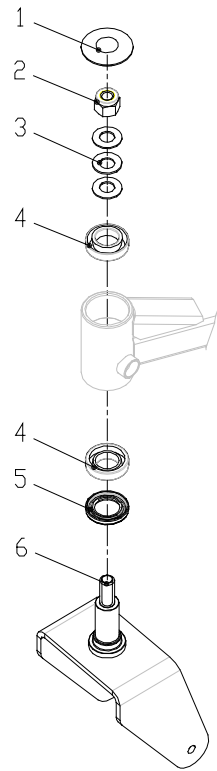

FRONT CASTER PARTS

ITEM NO.	PART NO.	DESCRIPTION	QTY
52-01	R0200686-00	Dust cap	2
52-02	R0200372-00	Lock nut M20	2
52-03	R0200373-00	Disc spring	6
52-04	R0200374-00	Bearings	4
52-05	R0200375-00	Oil seal	2
52-06	R0201375-00	Caster weldment	2