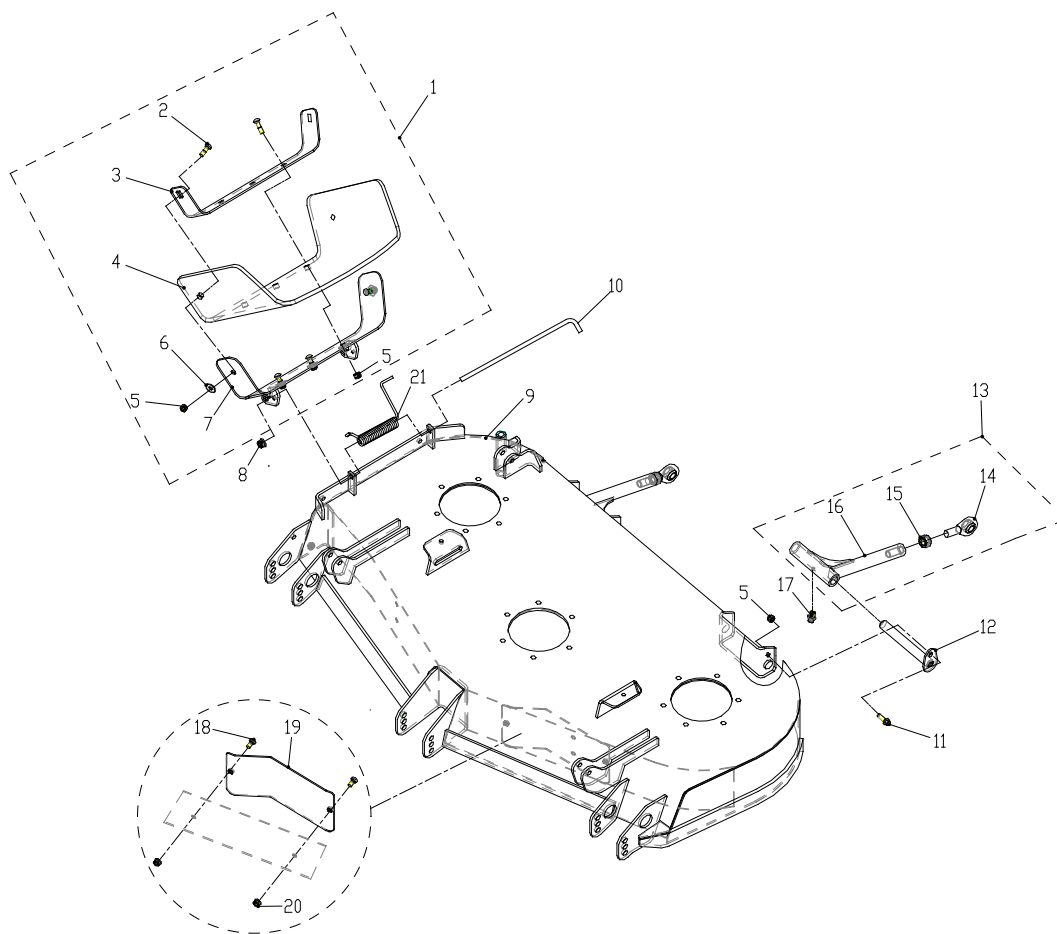

DECK COMPONENTS

ITEM NO.	PART NO.	DESCRIPTION	QTY
42-01	R0200484-00 (for 7404902)	Grass cover assembly	1
	R0200764-00 (for 7404802)		1
42-02	R0200528-00	Bolt M8×30	5
42-03	R0200462-00 (for 7404902)	Lower bracket deflector	1
	R0201440-00 (for 7404802)		1
42-04	R0200618-00 (for 7404902)	Deflector rubber	1
	R0201306-00 (for 7404802)		1
42-05	R0200520-00	Lock nut M8	7
42-06	R0200541-00	Large washer	5
42-07	R0200575-00 (for 7404902)	Upper bracket deflector	1
	R0201441-00 (for 7404802)		1
42-08	R0200557-00	Lock nut M10	1
42-09	R0201286-00 (for 7404902)	52in Header weldment	1
	R0201380-00 (for 7404802)	48in Header weldment	1
42-10	R0201308-00 (for 7404902)	Connecting rod	1
	R0201382-00 (for 7404802)		1
42-11	R0200398-00	Bolt M8×25	2
42-12	R0200591-00	Connection pin weldment	2
42-13	R0200674-00	Tie rod assembly	2
42-14	R0200407-00	Rod end M16	2
42-15	R0200406-00	Nut M16	2
42-16	R0200577-00	Tie rod weldment	2
42-17	R0200684-00	Grease zerck fitting M6	2
42-18	R0200526-00	Bolt M8×20	2
42-19	R0200460-00 (for 7404902)	Air plate 1	1
	R0201324-00 (for 7404802)		1
42-20	R0200558-00	Lock nut M8	2
42-21	R0201383-00	Spring	1