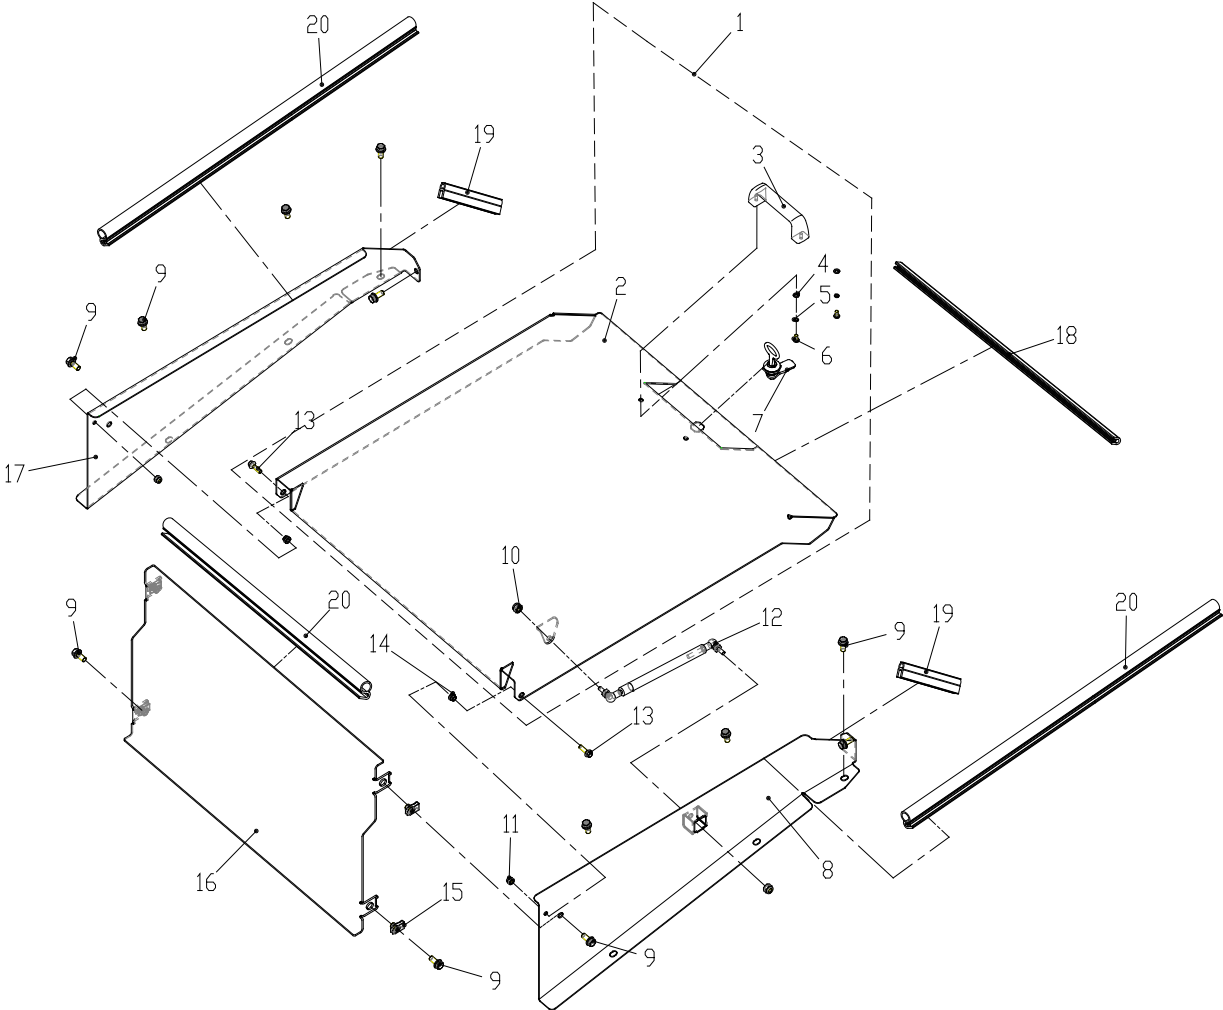

BATTERY COVER

ITEM NO.	PART NO.	DESCRIPTION	QTY
22-01	R0200480-00	Cover assembly , Battery	1
22-02	R0200613-00	Cover, Battery	1
22-03	R0200612-00	Handle	1
22-04	R0200538-00	Spring washer	2
22-05	R0200545-00	Washer	2
22-06	R0200555-00	Screw M5×10	2
22-07	R0200399-00	Rotary tongue lock	1
22-08	R0200439-00	Left side plate	1
22-09	R0200534-00	Bolt assembly	12
22-10	R0200520-00	Lock nut M8	2
22-11	R0200518-00	Lock nut M6	2
22-12	R0200400-00	Gas shock	1
22-13	R0200507-00	Bolt M6×20	2
22-14	R0200597-00	Bushing	2
22-15	R0200549-00	Nut M8	4
22-16	R0200450-00	Front plate	1
22-17	R0200453-00	Right side plate	1
22-18	R0200619-00	Rubber strip	0.61 M
22-19	R0200620-00	Thin bumper strip	0.2 M
22-20	R0200621-00	Rubber strip	1.8 M