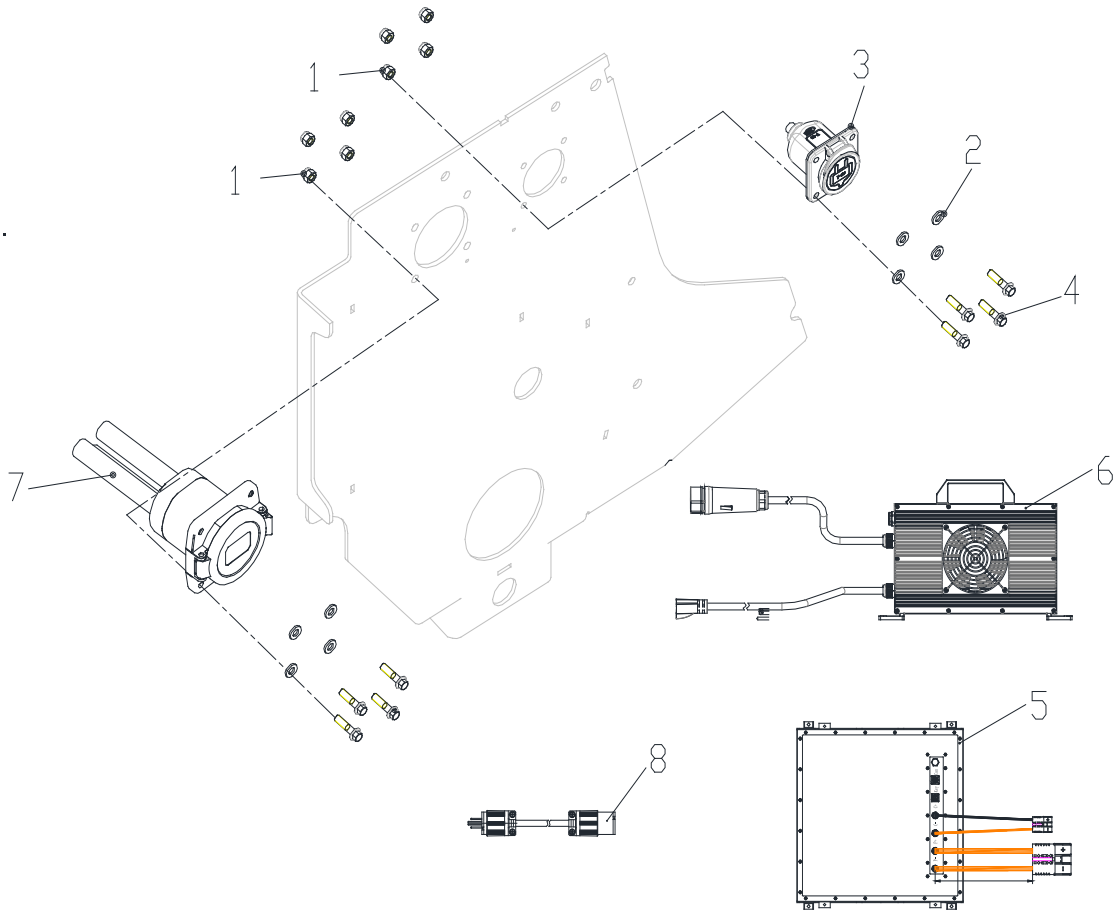

BATTERY AND CHARGER

ITEM NO.	PART NO.	DESCRIPTION	QTY
31-01	R0200518-00	Lock nut M6	4
31-02	R0200547-00	Washer	4
31-03	R0200729-00	Charger plug	1
31-04	R0200570-00	Screw M6×25	4
31-05	R0201161-00	Lithium battery 16 kWh	1
31-06	R0201227-00	Charger 120V/15A - 240V/22A, 2100 Watt	1
31-07	R0201436-00	Charger socket	1
31-08	R0202724-00	Adapter 240/120V	1