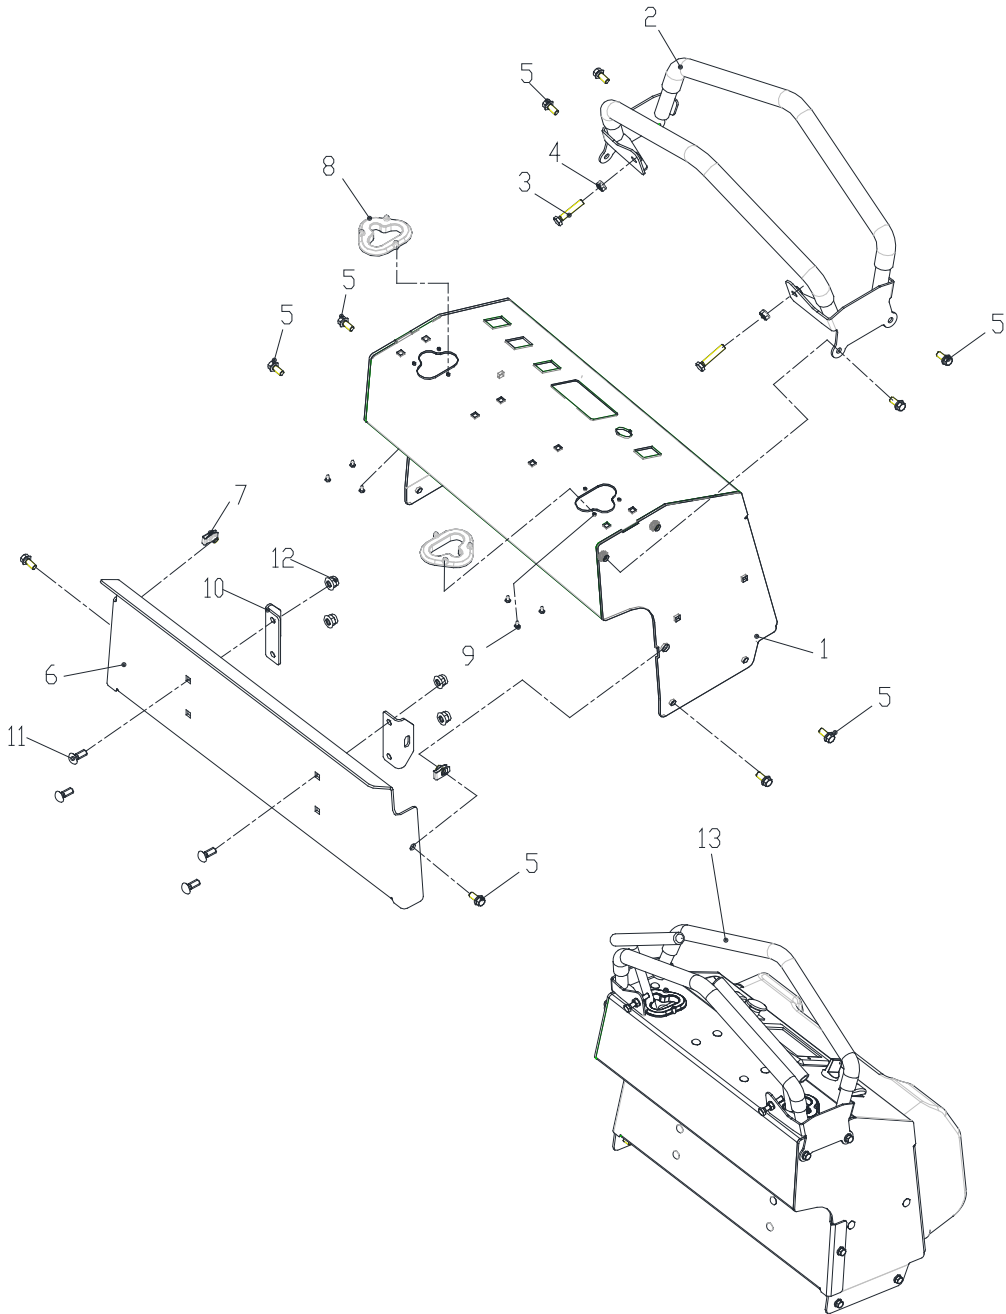

FRAME

ITEM NO.	PART NO.	DESCRIPTION	QTY
21-01	R0201377-00	Front fender welment	1
21-02	R0200532-00	Bolt assembly	4
21-03	R0201813-00	Chassis weldment	1
21-04	R0200466-00	Bottom plate	1
21-05	R0200534-00	Bolt assembly	8
21-06	R0200391-00	Seal	2
21-07	R0200349-00	Bolt M8×35	2
21-08	R0200348-00	Spring washer	2
21-09	R0200695-00	Spring	2
21-10	R0200548-00	Washer	8
21-11	R0200520-00	Lock nut M8	10
21-12	R0200552-00	Handle ball type A M10×20	1
21-13	R0200553-00	Nut M10	1
21-14	R0200608-00	Spring	1
21-15	R0200505-00	Bolt M12×100	2
21-16	R0200691-00	Roller shaft	2
21-17	R0200363-00	Roller Wheel	2
21-18	R0200692-00	Spacer	2
21-19	R0200609-00	Pin latch	1
21-20	R0200710-00	Rubber bumper	2
21-21	R0200398-00	Bolt M8×25	4
21-22	R0200541-00	Large washer	6
21-23	R0200697-00	Spring	2
21-24	R0200549-00	Nut M8	2
21-25	R0200684-00	Grease zerk fitting M6	2
21-26	R0200619-00	Rubber strip	0.57 M
21-27	R0200619-00	Rubber strip	0.28 M
21-28	R0200619-00	Rubber strip	0.28 M
21-29	R0200619-00	Rubber strip	0.56 M
21-30	R0200673-00	Compression spring assembly	1
21-31	R0200526-00	Bolt M8×20	2
21-32	R0200441-00	Spring plate	1
21-33	R0200347-00	Spring	2

TOWER

ITEM NO.	PART NO.	DESCRIPTION	QTY
23-01	R0201814-00	Control tower weldment	1
23-02	R0200413-00	Control stop weldment	1
23-03	R0200498-00	Bolt M8×45	2
23-04	R0200513-00	Nut M8	2
23-05	R0200534-00	Bolt assembly	14
23-06	R0201100-00	Tower front plate	1
23-07	R0200549-00	Nut M8	2
23-08	R0200414-00	Guide control arm	2
23-09	R0200565-00	Screw ST4.2×10	6
23-10	R0201099-00	Console plate	2
23-11	R0200526-00	Bolt M8×20	4
23-12	R0200496-00	Lock nut M8	4
23-13	R0202965-00	Control lever assembly	1