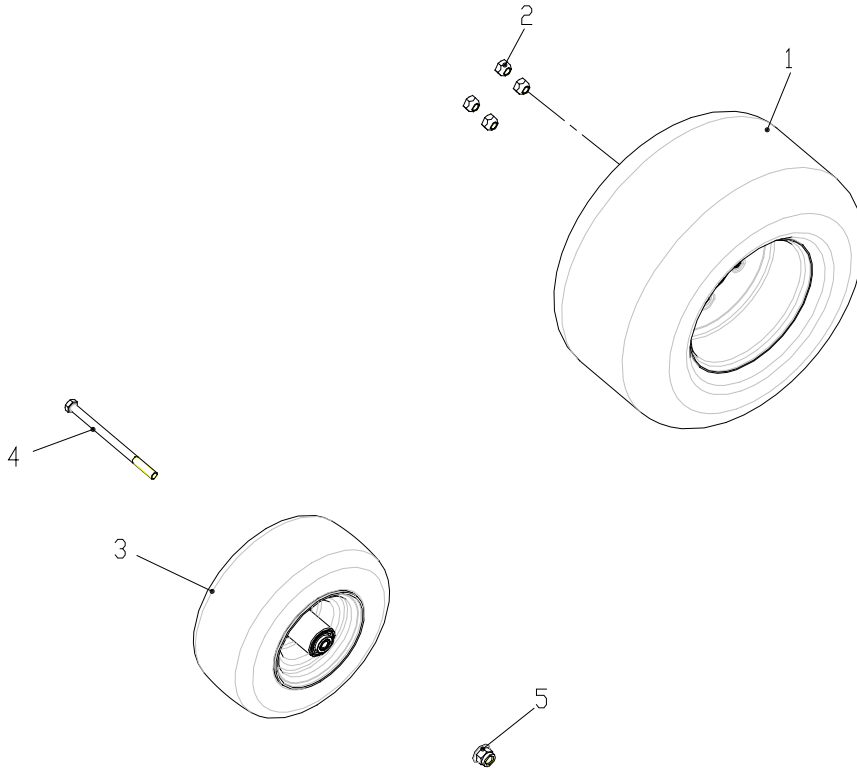

WHEELS

ITEM NO.	PART NO.	DESCRIPTION	QTY
51-01	R0200889-00	Rear wheel 20x10-10	2
51-02	R0200368-00	Lug Nut 1/2-20 UNF	8
51-03	R0200711-00	Front wheel assembly 12x5-6	2
51-04	R0200360-00	Bolt M12X190	2
51-05	R0200369-00	Lock nut M12	2