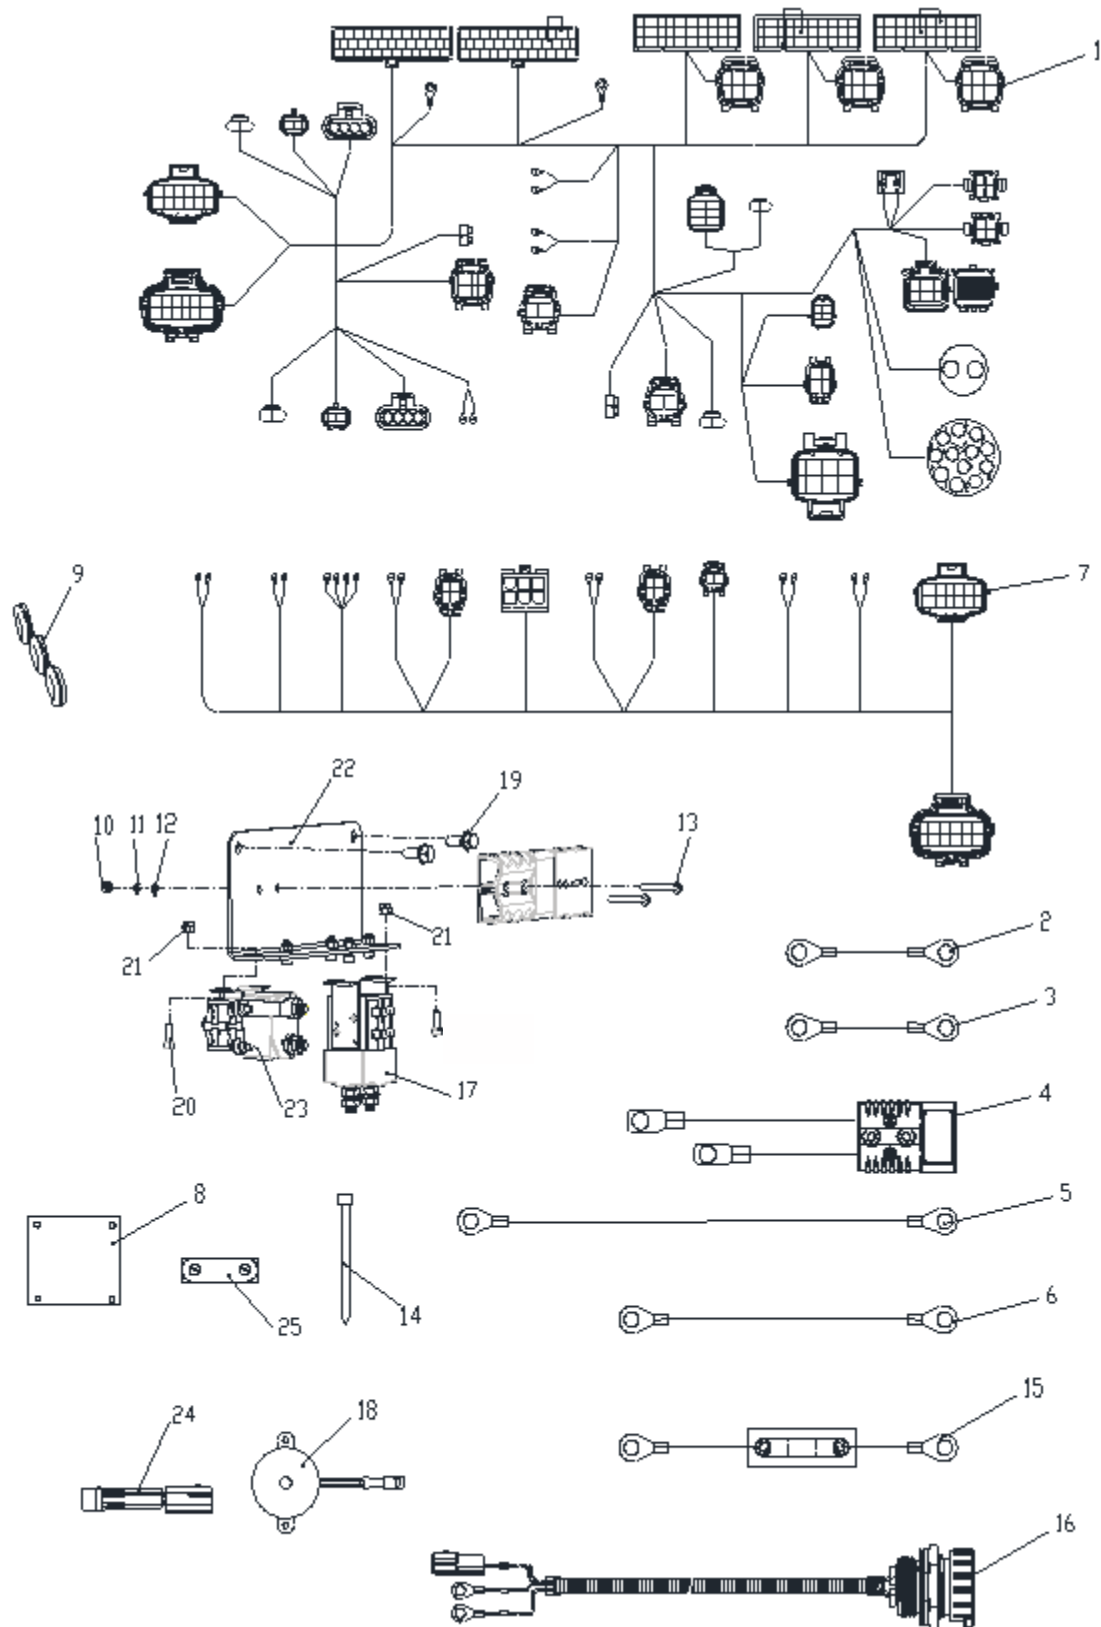

FENDERS

ITEM NO.	PART NO.	DESCRIPTION	QTY
28-01	R0200521-00	Lock nut	2
28-02	R0200506-00	Bolt M10X25	4
28-03	R0200527-00	Bolt M8×25	2
28-04	R0200314-00	Screw M8	2
28-05	R0201413-00	Right fender	1
28-06	R0201416-00	Left fender	1

WIRE HARNESS

ITEM NO.	PART NO.	DESCRIPTION	QTY
33-01	R0201420-00	Wiring harness assembly	1
33-02	R0200723-00	Blade controller cable positive	2
33-03	R0200724-00	Blade controller cable negative	2
33-04	R0200725-00	Machine power harness	1
33-05	R0200726-00	Drive controller cable positive	1
33-06	R0200727-00	Drive controller cable negative	1
33-07	R0201430-00	Machine harness assembly	1
33-08	R0200428-00	Thermal silica film	1
33-09	R0200429-00	Guard ring	3
33-10	R0200511-00	Nut M5	2
33-11	R0200538-00	Spring washer	2
33-12	R0200545-00	Washer	2
33-13	R0200556-00	Screw M5×35	2
33-14	R0200390-00	Zip tie	50
33-15	R0201434-00	Attachment power cord	1
33-16	R0201435-00	Attachment socket	1
33-17	R0201288-00	Attachment Contactor	1
33-18	R0201437-00	Buzzer	1
33-19	R0200534-00	Bolt assembly	2
33-20	R0201287-00	Screw M5×14	4
33-21	R0200517-00	Lock nut M5	4
33-22	R0201328-00	Mounting plate	1
33-23	R0201715-00	Charger contactor	1
33-24	R0201433-00	Relay	1
33-25	R0200847-00	Fuse, 20A (regular)	1