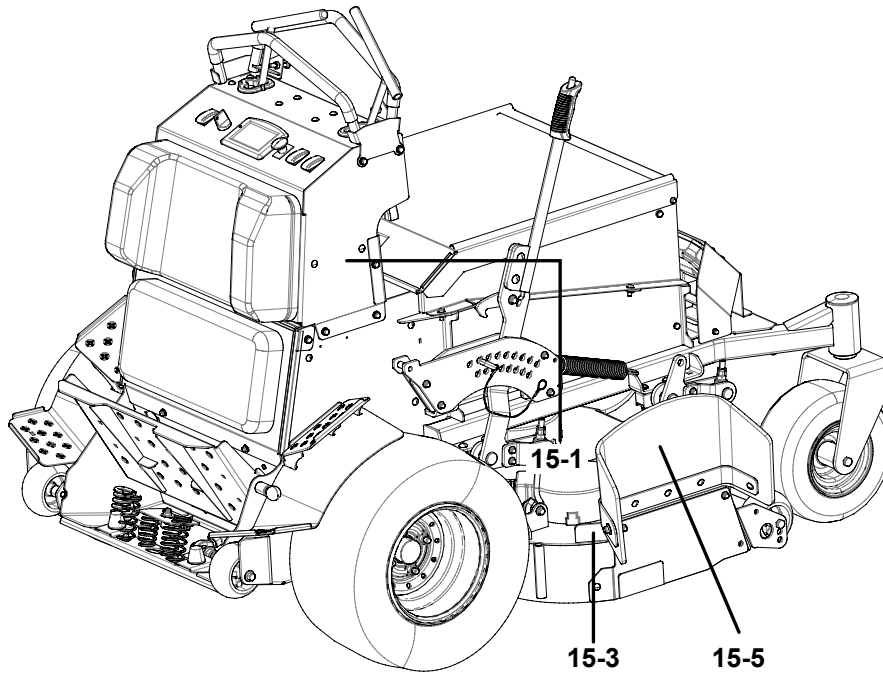

15-01 (for 7404902)

15-02

15-03

15-04

15-05

ITEM NO.	PART NO.	DESCRIPTION	QTY
15-01	R0202948-00 (For 7404802)	48in Safety Label	1
	R0202950-00 (For 7404902)	52in Safety Label	1
15-02	R0201623-00	Warning label	1
15-03	R0202922-00	No standing label	2
15-04	R0201625-00	CP65 label	1
15-05	R0201627-00	Keep H/F away	1