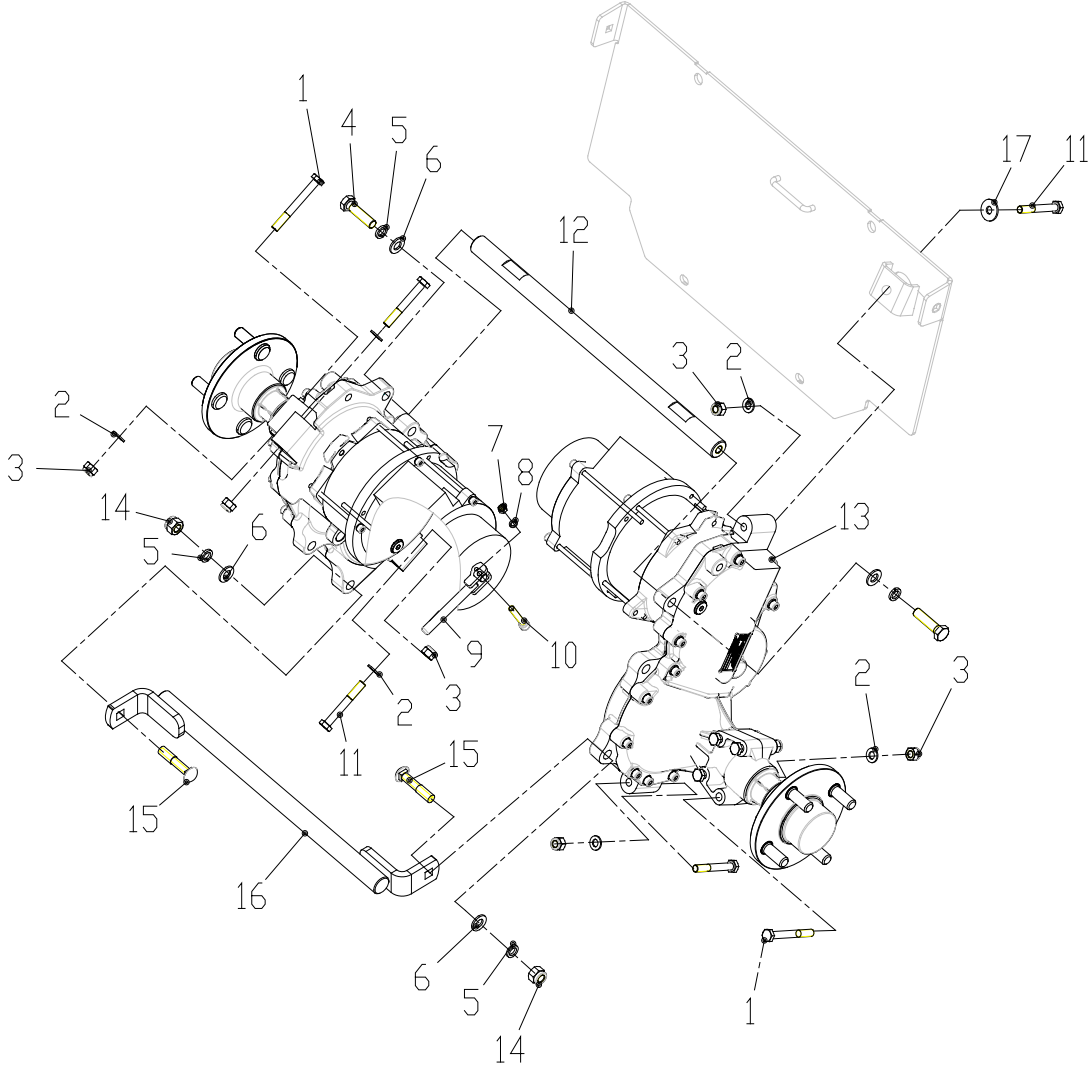

DRIVE MOTOR AND TRANSMISSION

ITEM NO.	PART NO.	DESCRIPTION	QTY
55-01	R0200567-00	Bolt M8×70	8
55-02	R0200548-00	Washer	12
55-03	R0200520-00	Lock nut M8	12
55-04	R0200495-00	Bolt M10×40	2
55-05	R0200499-00	Spring washer	4
55-06	R0200502-00	Washer	4
55-07	R0200554-00	Nut M4	2
55-08	R0200536-00	Spring washer	2
55-09	R0200476-00	Neutral Lever	2
55-10	R0200500-00	Screw M4×25	2
55-11	R0200568-00	Bolt M8×60	4
55-12	R0200573-00	Support rod	1
55-13	R0200667-00	Motor Drive Assembly, 1.7 kW	2
55-14	R0200514-00	Lock nut M10	2
55-15	R0200525-00	Bolt M10×50	2
55-16	R0200474-00	Lower bracket welding	1
55-17	R0200541-00	Large washer	1