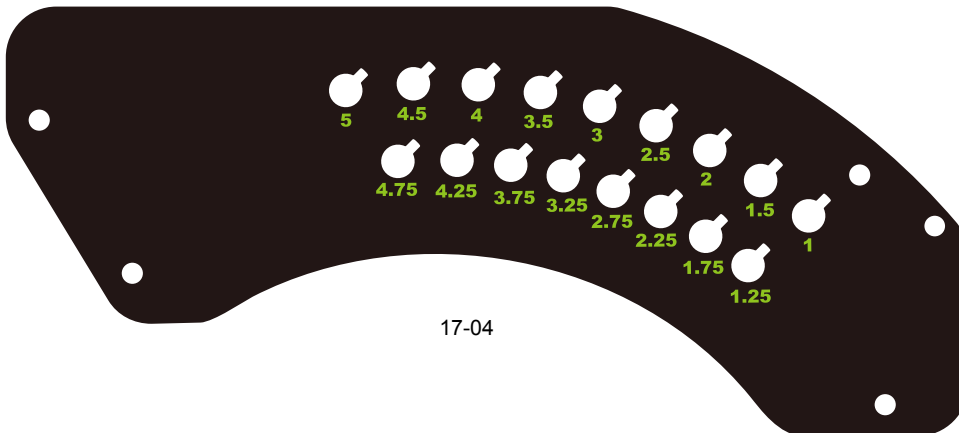

LABELS-FUNCTION

17-01

17-02

17-03

17-04

ITEM NO.	PART NO.	DESCRIPTION	QTY
17-01	R0202946-00	Control panel label	1
17-02	R0202941-00	Parking L label	1
17-03	R0202942-00	Parking R label	1
17-04	R0202945-00	Cutting height adjustment label	1