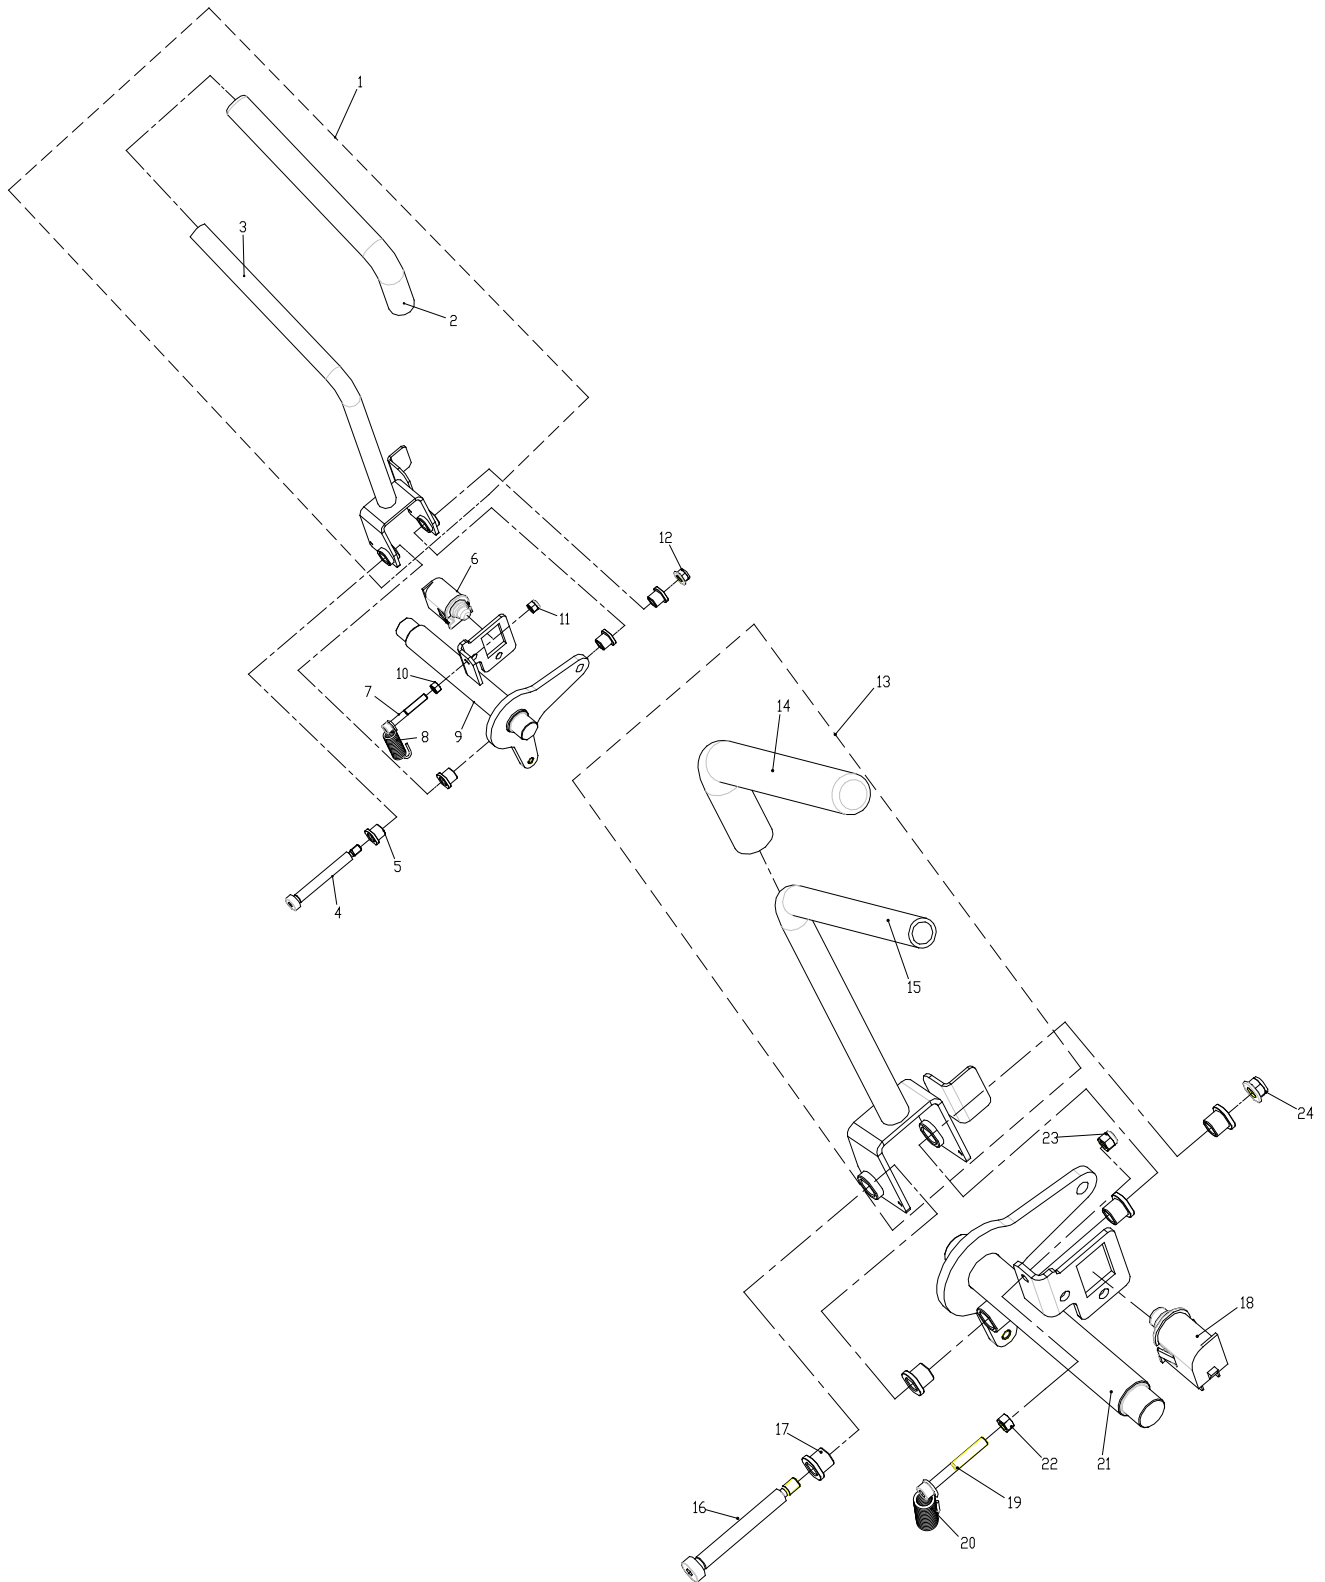

CONTROL ARMS

ITEM NO.	PART NO.	DESCRIPTION	QTY
63-01	R0200679-00	Left handle	1
63-02	R0200417-00	Left steering handle weldment	1
63-03	R0200418-00	Joystick cover	1
63-04	R0200562-00	Screw M8×60	1
63-05	R0200611-00	Bushing	4
63-06	R0200366-00	Parking switch	1
63-07	R0200524-00	Screw M5×40	1
63-08	R0200600-00	Spring	1
63-09	R0200604-00	Left shaft weldment	1
63-10	R0200511-00	Nut M5	1
63-11	R0200517-00	Lock nut M5	1
63-12	R0200522-00	Lock nut M6	1
63-13	R0200676-00	Right handle	1
63-14	R0200419-00	Right handle handle weldment	1
63-15	R0200418-00	Joystick cover	1
63-16	R0200562-00	Screw M8×60	1
63-17	R0200611-00	Bushing	4
63-18	R0200366-00	Parking switch	1
63-19	R0200524-00	Screw M5×40	1
63-20	R0200600-00	Spring	1
63-21	R0200420-00	Right shaft weldment	1
63-22	R0200511-00	Nut M5	1
63-23	R0200517-00	Lock nut M5	1
63-24	R0200522-00	Lock nut M6	1