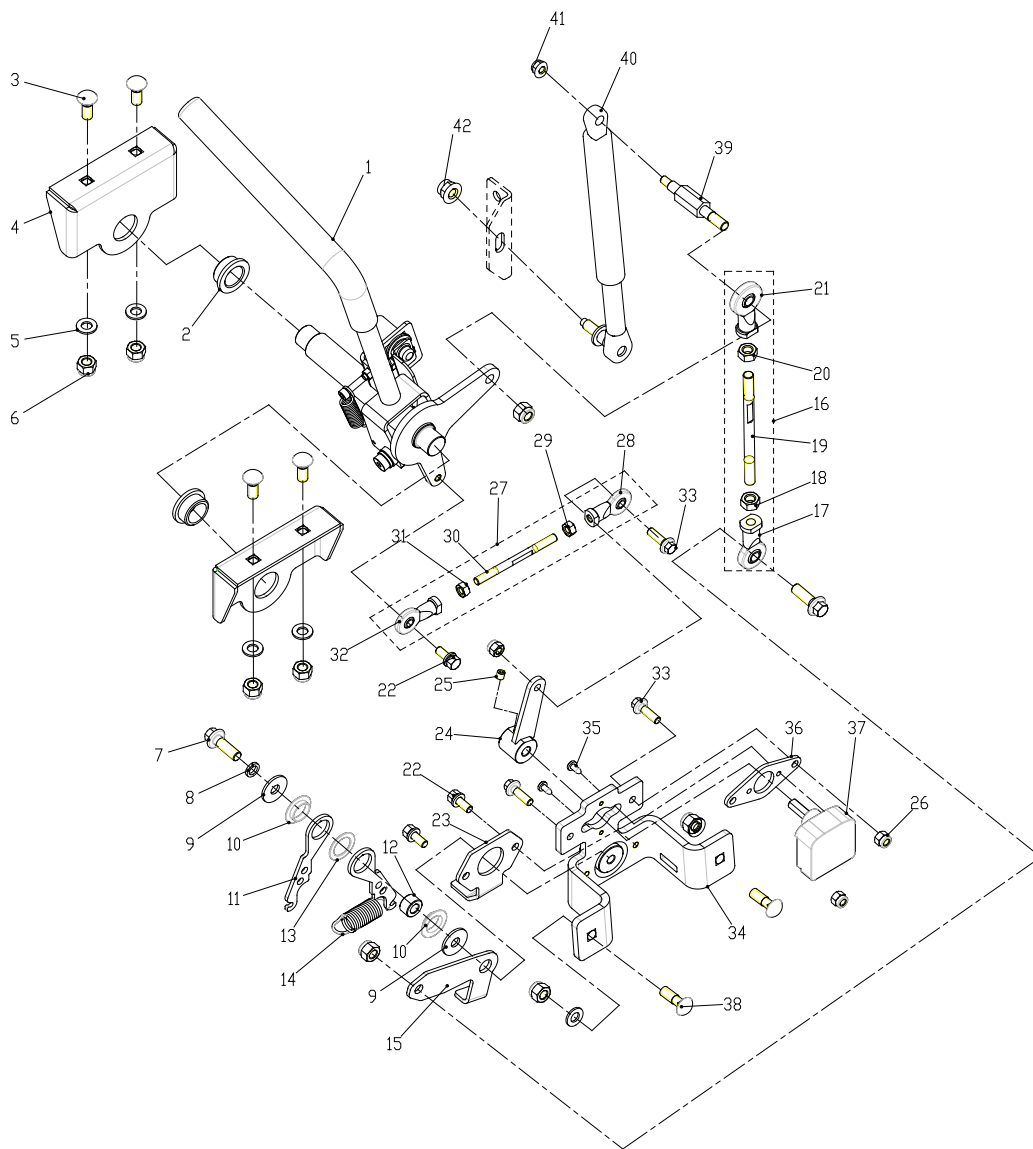

LH CONTROL ARM SUB STRUCTURE

ITEM NO.	PART NO.	DESCRIPTION	QTY
65-01	R0200678-00	Left control assembly	1
65-02	R0200614-00	Bearings	2
65-03	R0200526-00	Bolt M8×20	4
65-04	R0200456-00	Console plate	2
65-05	R0200548-00	Washer	6
65-06	R0200520-00	Lock nut M8	8
65-07	R0200398-00	Bolt M8×25	2
65-08	R0200540-00	Spring washer	1
65-09	R0200541-00	Large washer	2
65-10	R0200389-00	Spacer collar	2
65-11	R0200434-00	Spring hanging plate	2
65-12	R0200585-00	Sleeve	1
65-13	R0200388-00	Nylon washer	1
65-14	R0200356-00	Return spring	1
65-15	R0200436-00	Left rotating plate	1
65-16	R0200490-00	Linkage	1
65-17	R0200381-00	Rod end M6	1
65-18	R0200382-00	Nut M6	1
65-19	R0200475-00	Adjustment screw	1
65-20	R0200383-00	Nut M6 (reverse)	1
65-21	R0200361-00	Rod end M6 (reverse)	1
65-22	R0200532-00	Bolt assembly	3
65-23	R0200435-00	Limit plate	1
65-24	R0200599-00	Shaft weldment	1
65-25	R0200564-00	Screw M6×6	1
65-26	R0200518-00	Lock nut M6	3
65-27	R0200491-00	Return link	1
65-28	R0200387-00	Rod end M8	1
65-29	R0200519-00	Nut M8	1
65-30	R0200477-00	Return rod	1
65-31	R0200563-00	Nut M8	1
65-32	R0200394-00	Rod end M8	1
65-33	R0200507-00	Bolt M6×20	3